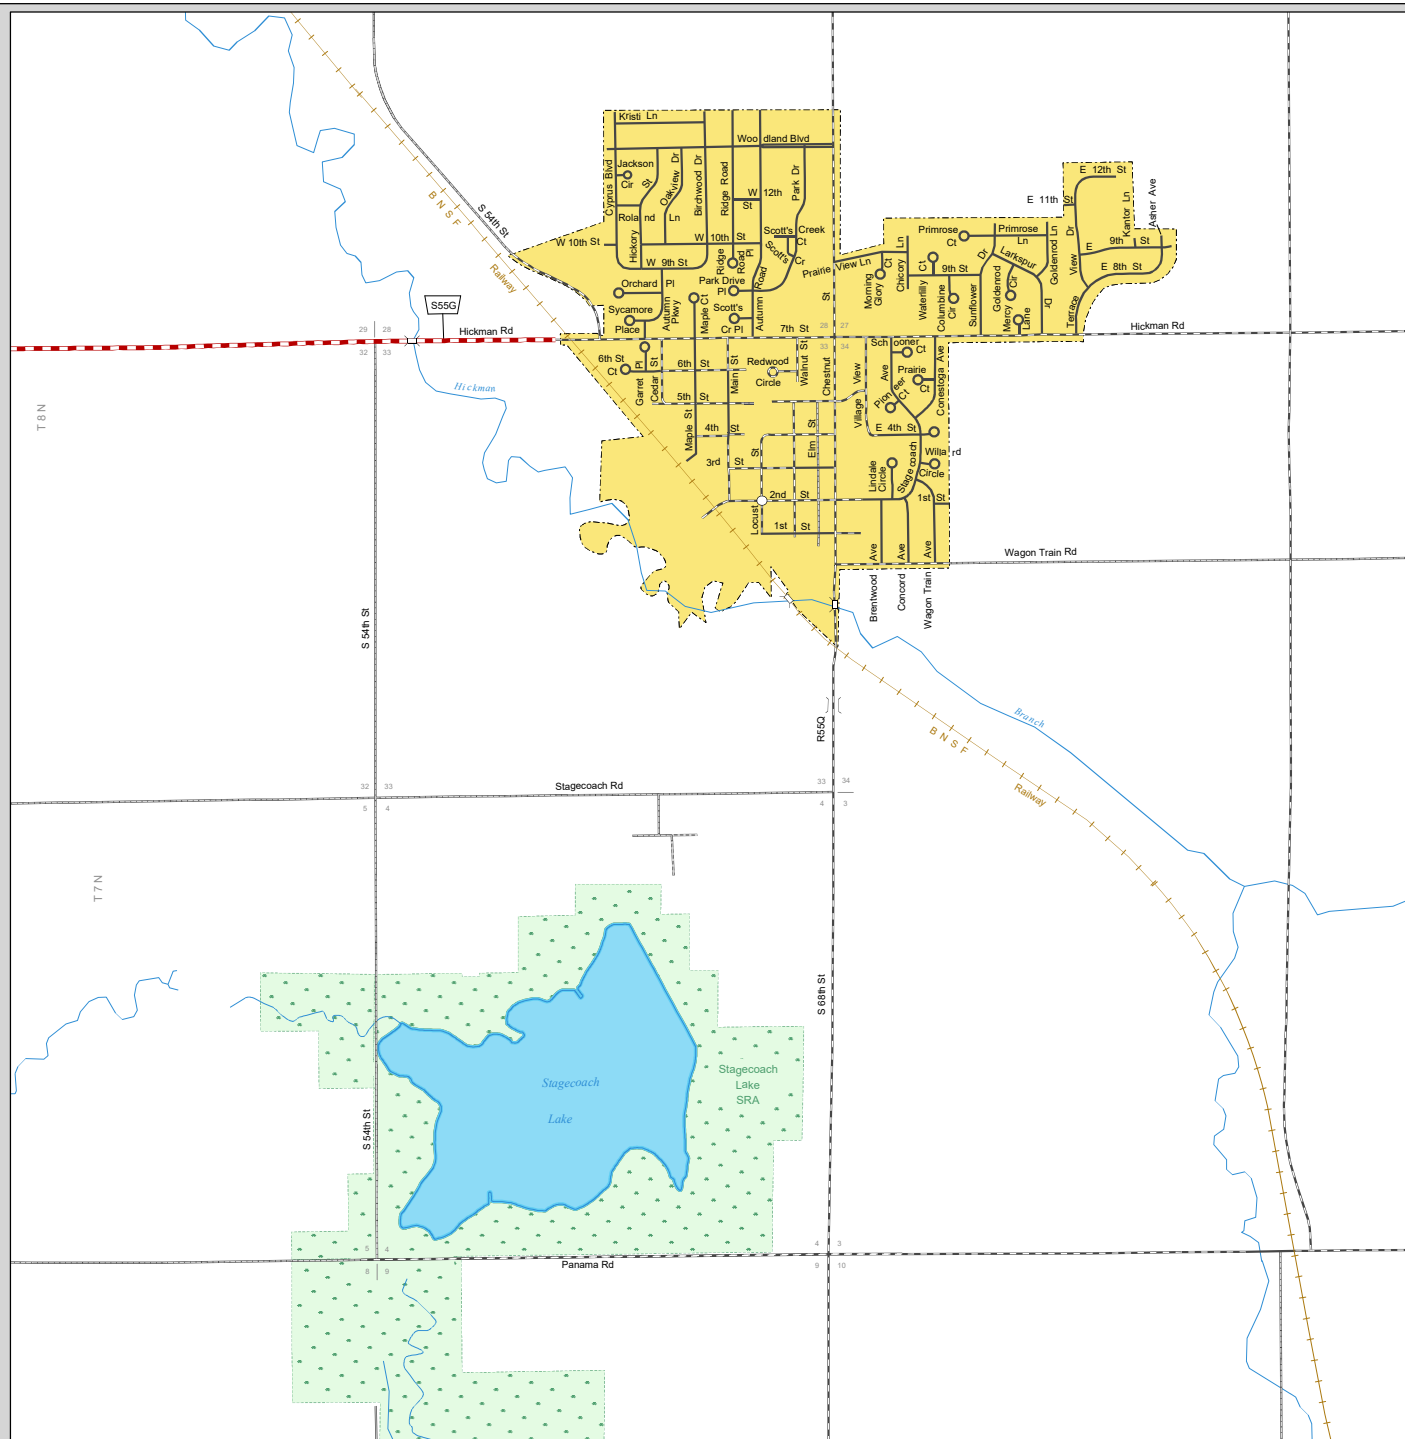

HICKMAN

LANCASTER COUNTY
NEBRASKA
POPULATION 1,657
2019

1. **STATE HIGHWAYS**
2. Interstate Highway
   - Divided Highway
   - Multiple Lane Undivided Highway
   - Concrete/Brick Surface
   - Asphalt/Bituminous Surface
   - Gravel or Crushed Rock
3. **CITY STREETS AND COUNTY ROADS**
4. Divided Street
   - Concrete/Brick Surface
   - Asphalt/Bituminous Surface
   - Gravel or Crushed Rock
   - Unimproved
   - Primitive
   - Interstate Numbered Route
   - U.S. Numbered Route
   - State Numbered Route
   - State Numbered Spur
   - State Numbered Link
   - Main St
   - County Seat
   - City Center
   - Corporate Limits