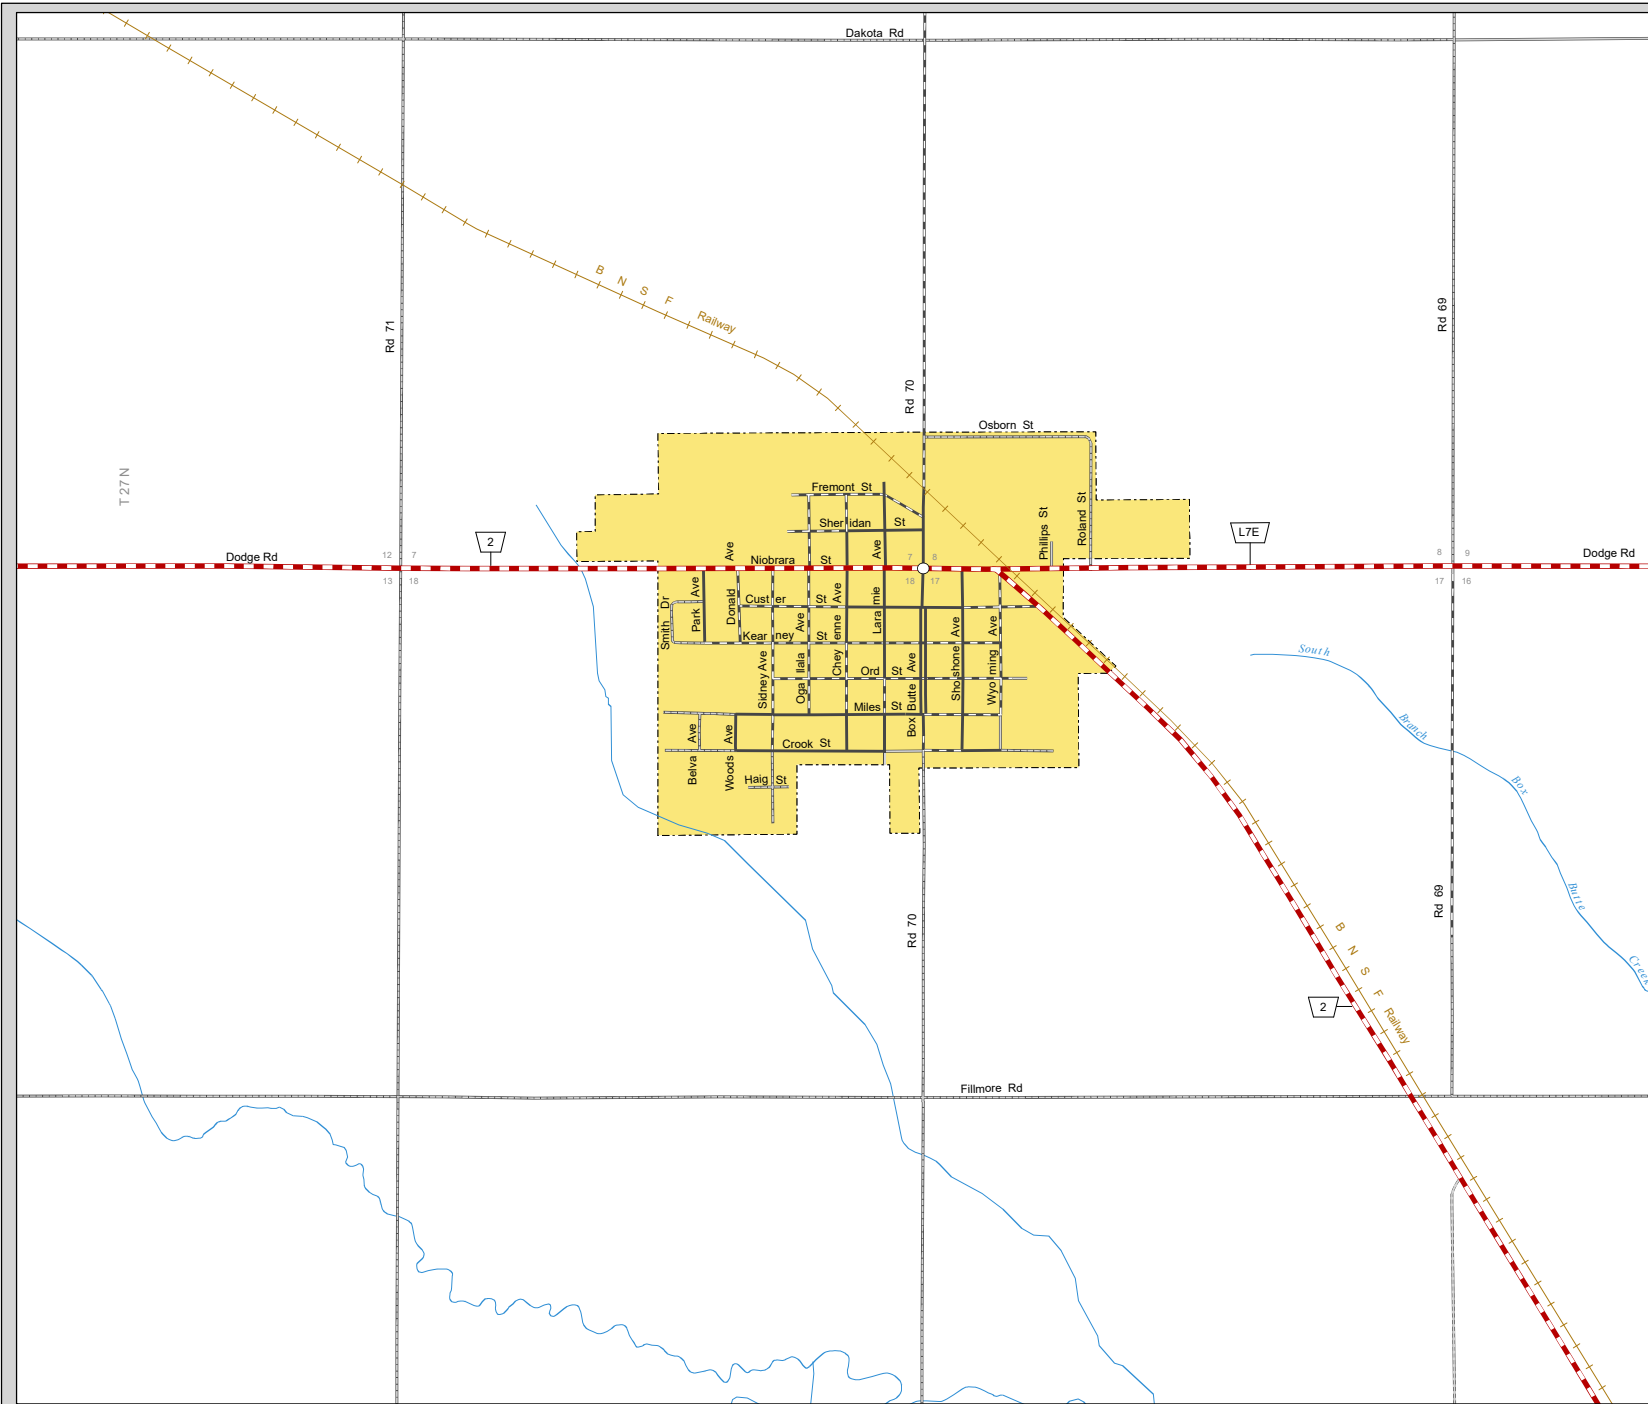

# HEMINGFORD

BOX BUTTE COUNTY  
NEBRASKA  
POPULATION 803  
2020

- STATE HIGHWAYS**
- Interstate Highway
- Divided Highway
- Multiple Lane Undivided Highway
- Concrete/Brick Surface
- Asphalt/Bituminous Surface
- Gravel or Crushed Rock
- CITY STREETS AND COUNTY ROADS**
- Divided Street
- Concrete/Brick Surface
- Asphalt/Bituminous Surface
- Gravel or Crushed Rock
- Unimproved
- Primitive
- Interstate Numbered Route
- U.S. Numbered Route
- State Numbered Route
- State Numbered Spur
- State Numbered Link
- Street Name
- County Seat
- City Center
- Corporate Limits

This map is to be used for information only and is not intended to show ownership or to be definitive on which roads are public under Nebraska Law. The Nebraska Department of Transportation makes no warranties, guarantees or representations for the accuracy of this information and assumes no liability for errors or omissions. Any inconsistencies should be reported to NDOT.