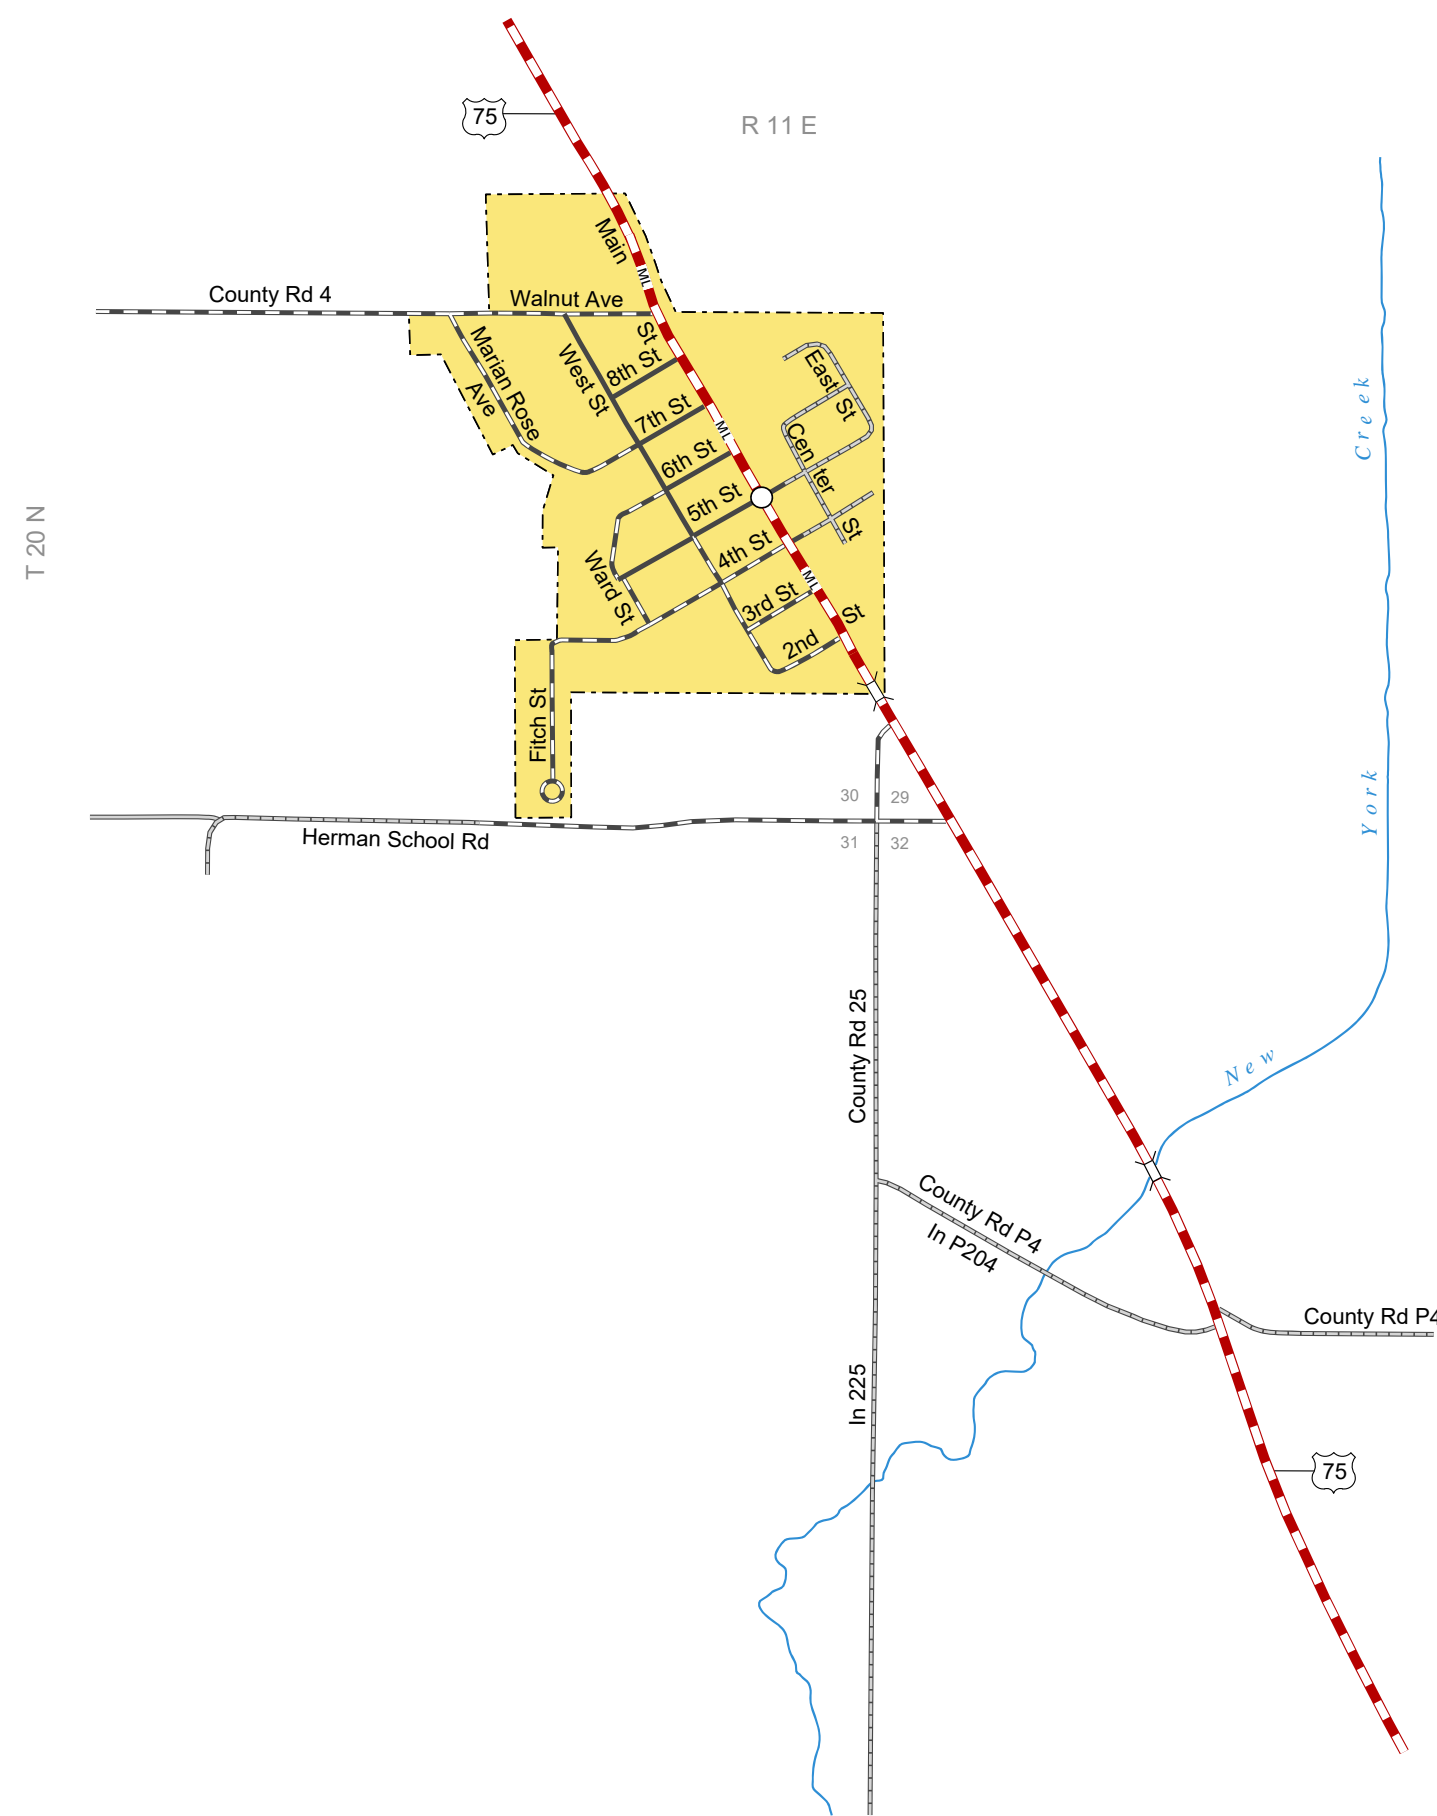

HERMAN

WASHINGTON COUNTY
NEBRASKA
POPULATION 268
2017

- STATE HIGHWAYS**
- Interstate Highway
 - Divided Highway
 - Multiple Lane Undivided Highway
 - Concrete/Brick Surface
 - Asphalt/Bituminous Surface
 - Gravel or Crushed Rock
- CITY STREETS AND COUNTY ROADS**
- Divided Street
 - Concrete/Brick Surface
 - Asphalt/Bituminous Surface
 - Gravel or Crushed Rock
 - Unimproved
 - Primitive
 - Interstate Numbered Route
 - U.S. Numbered Route
 - State Numbered Route
 - State Numbered Spur
 - State Numbered Link
 - Street Name
 - County Seat
 - City Center
 - Corporate Limits