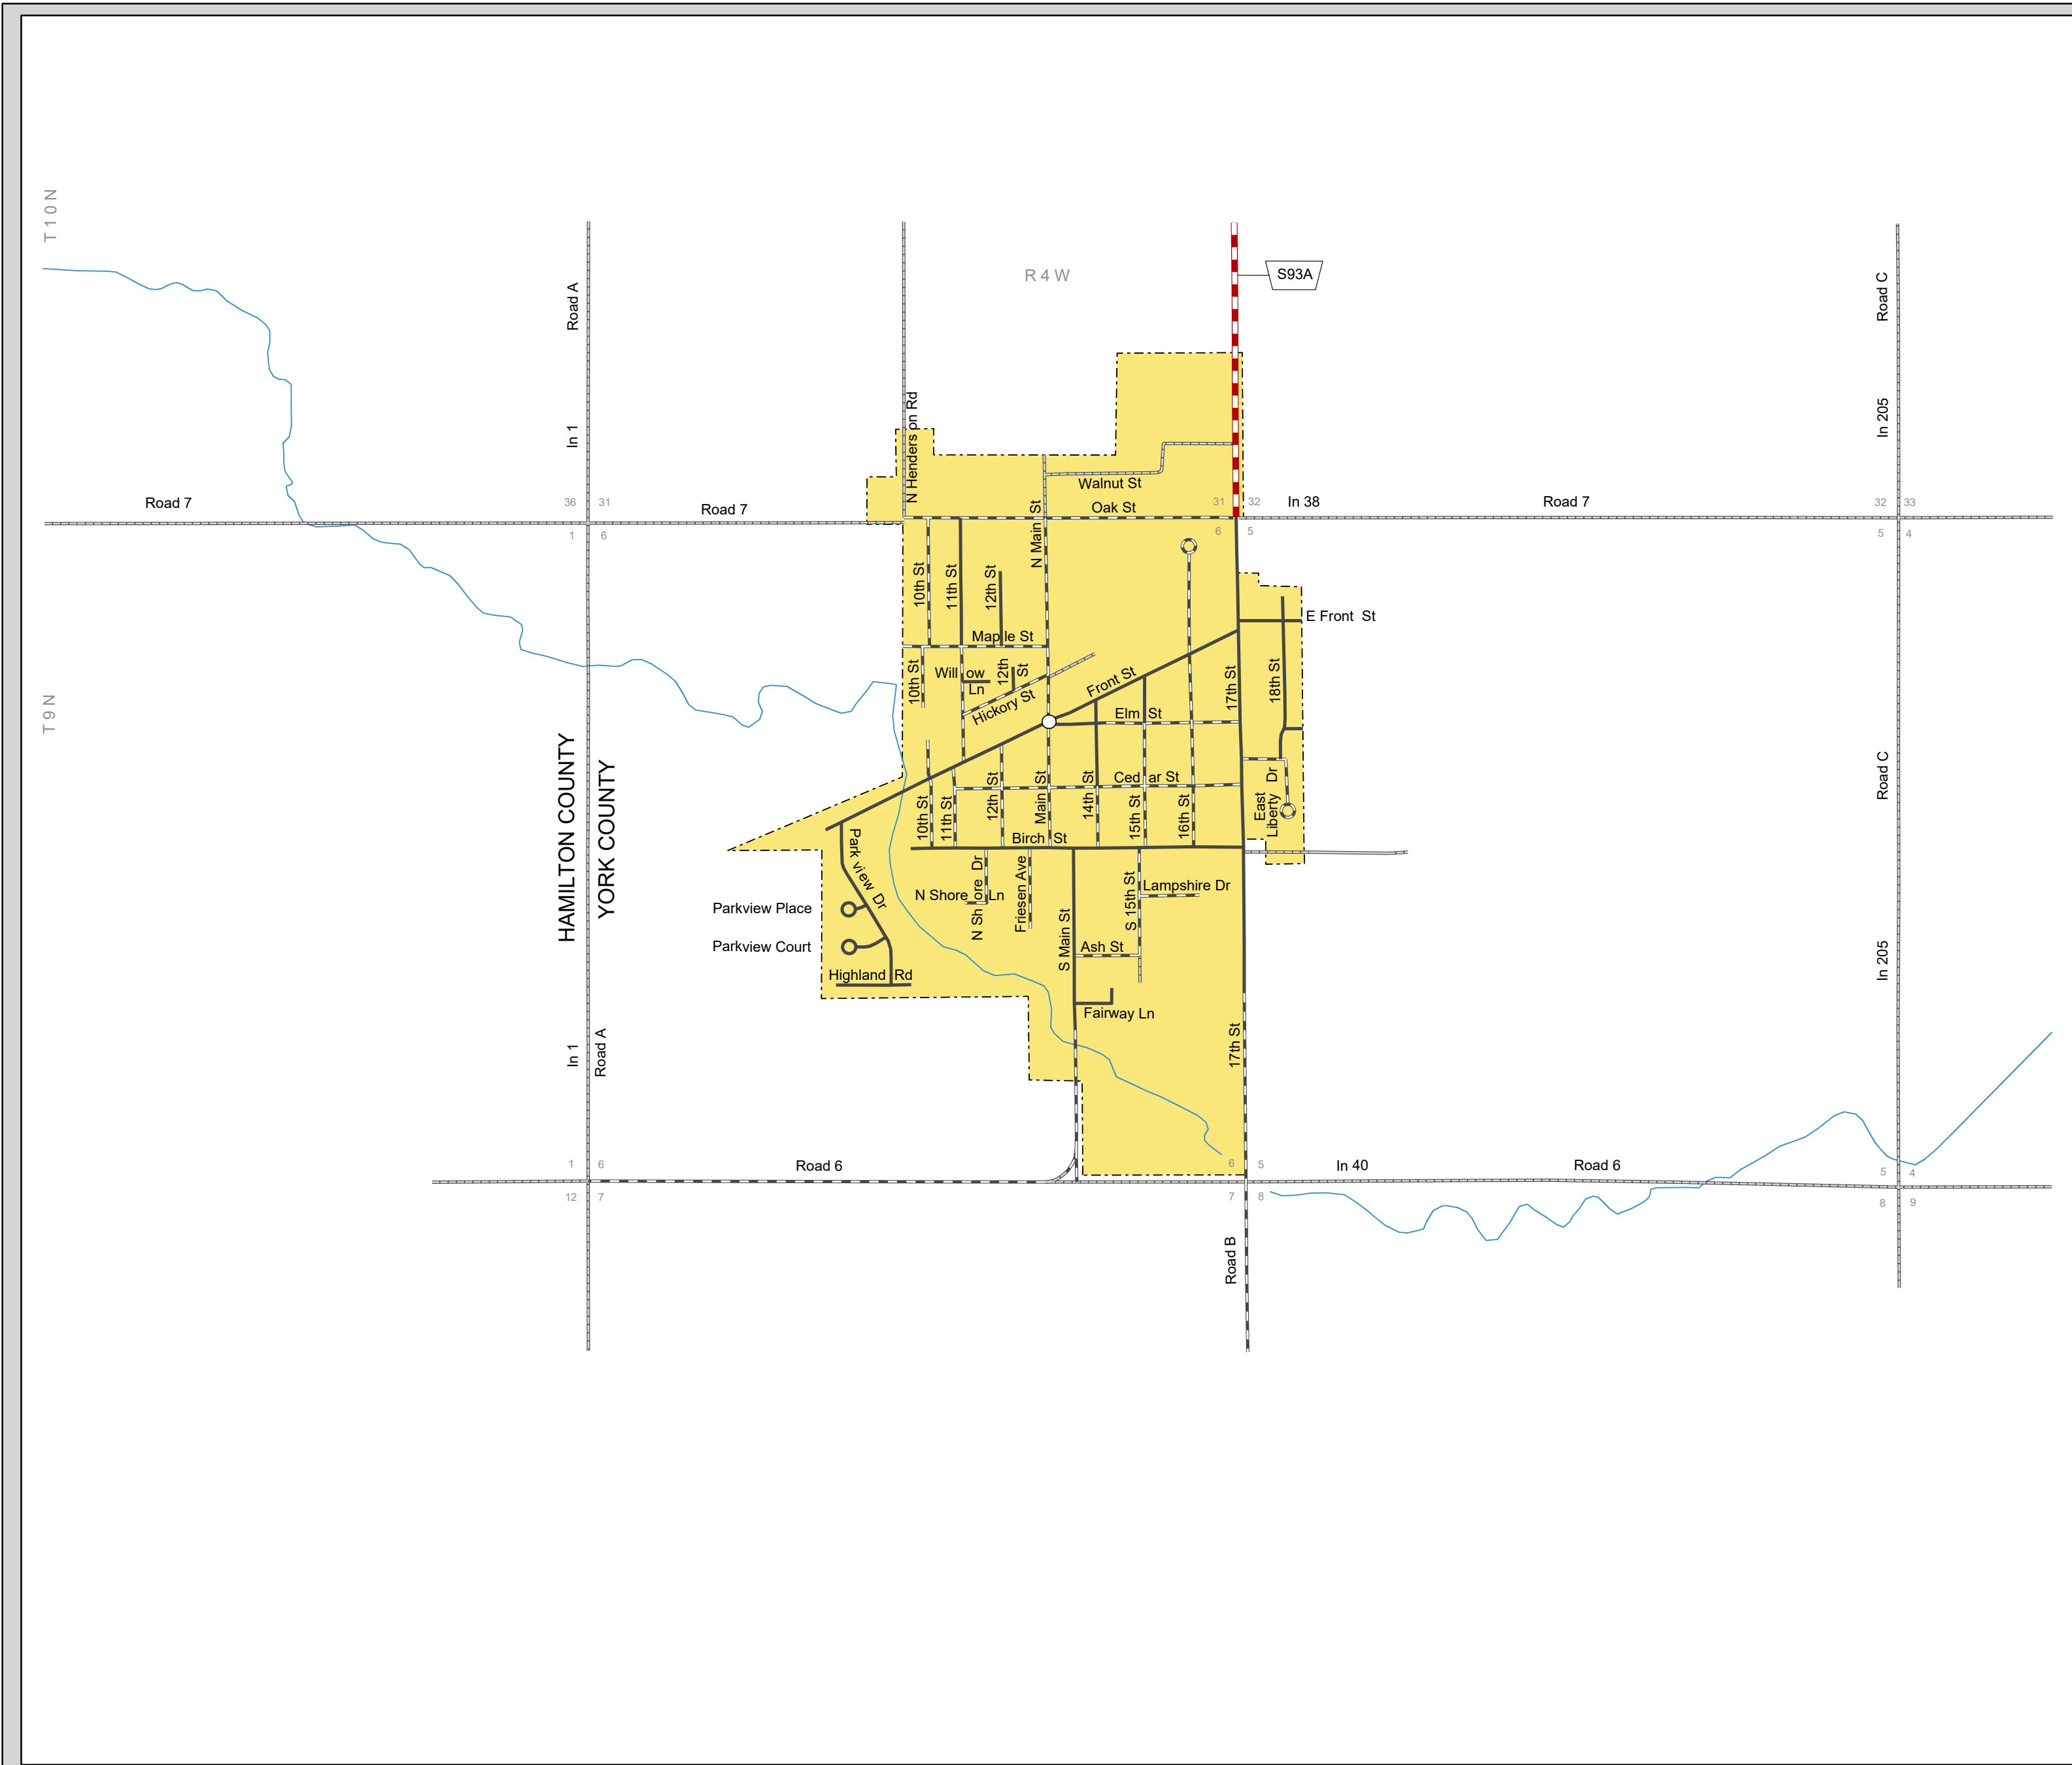

HENDERSON

YORK COUNTY
NEBRASKA
POPULATION 991
2017

- STATE HIGHWAYS**
- Interstate Highway
 - Divided Highway
 - Multiple Lane Undivided Highway
 - Concrete/Brick Surface
 - Asphalt/Bituminous Surface
 - Gravel or Crushed Rock
- CITY STREETS AND COUNTY ROADS**
- Divided Street
 - Concrete/Brick Surface
 - Asphalt/Bituminous Surface
 - Gravel or Crushed Rock
 - Unimproved
 - Primitive
- Interstate Numbered Route
- U.S. Numbered Route
- State Numbered Route
- State Numbered Spur
- State Numbered Link
- Main St Street Name
- County Seat
- City Center
- Corporate Limits

This map is to be used for information only and is not intended to show ownership or to be definitive on which roads are public under Nebraska Law. The Nebraska Department of Transportation makes no warranties, guarantees or representations for the accuracy of this information and assumes no liability for errors or omissions. Any inconsistencies should be reported to NDOT.