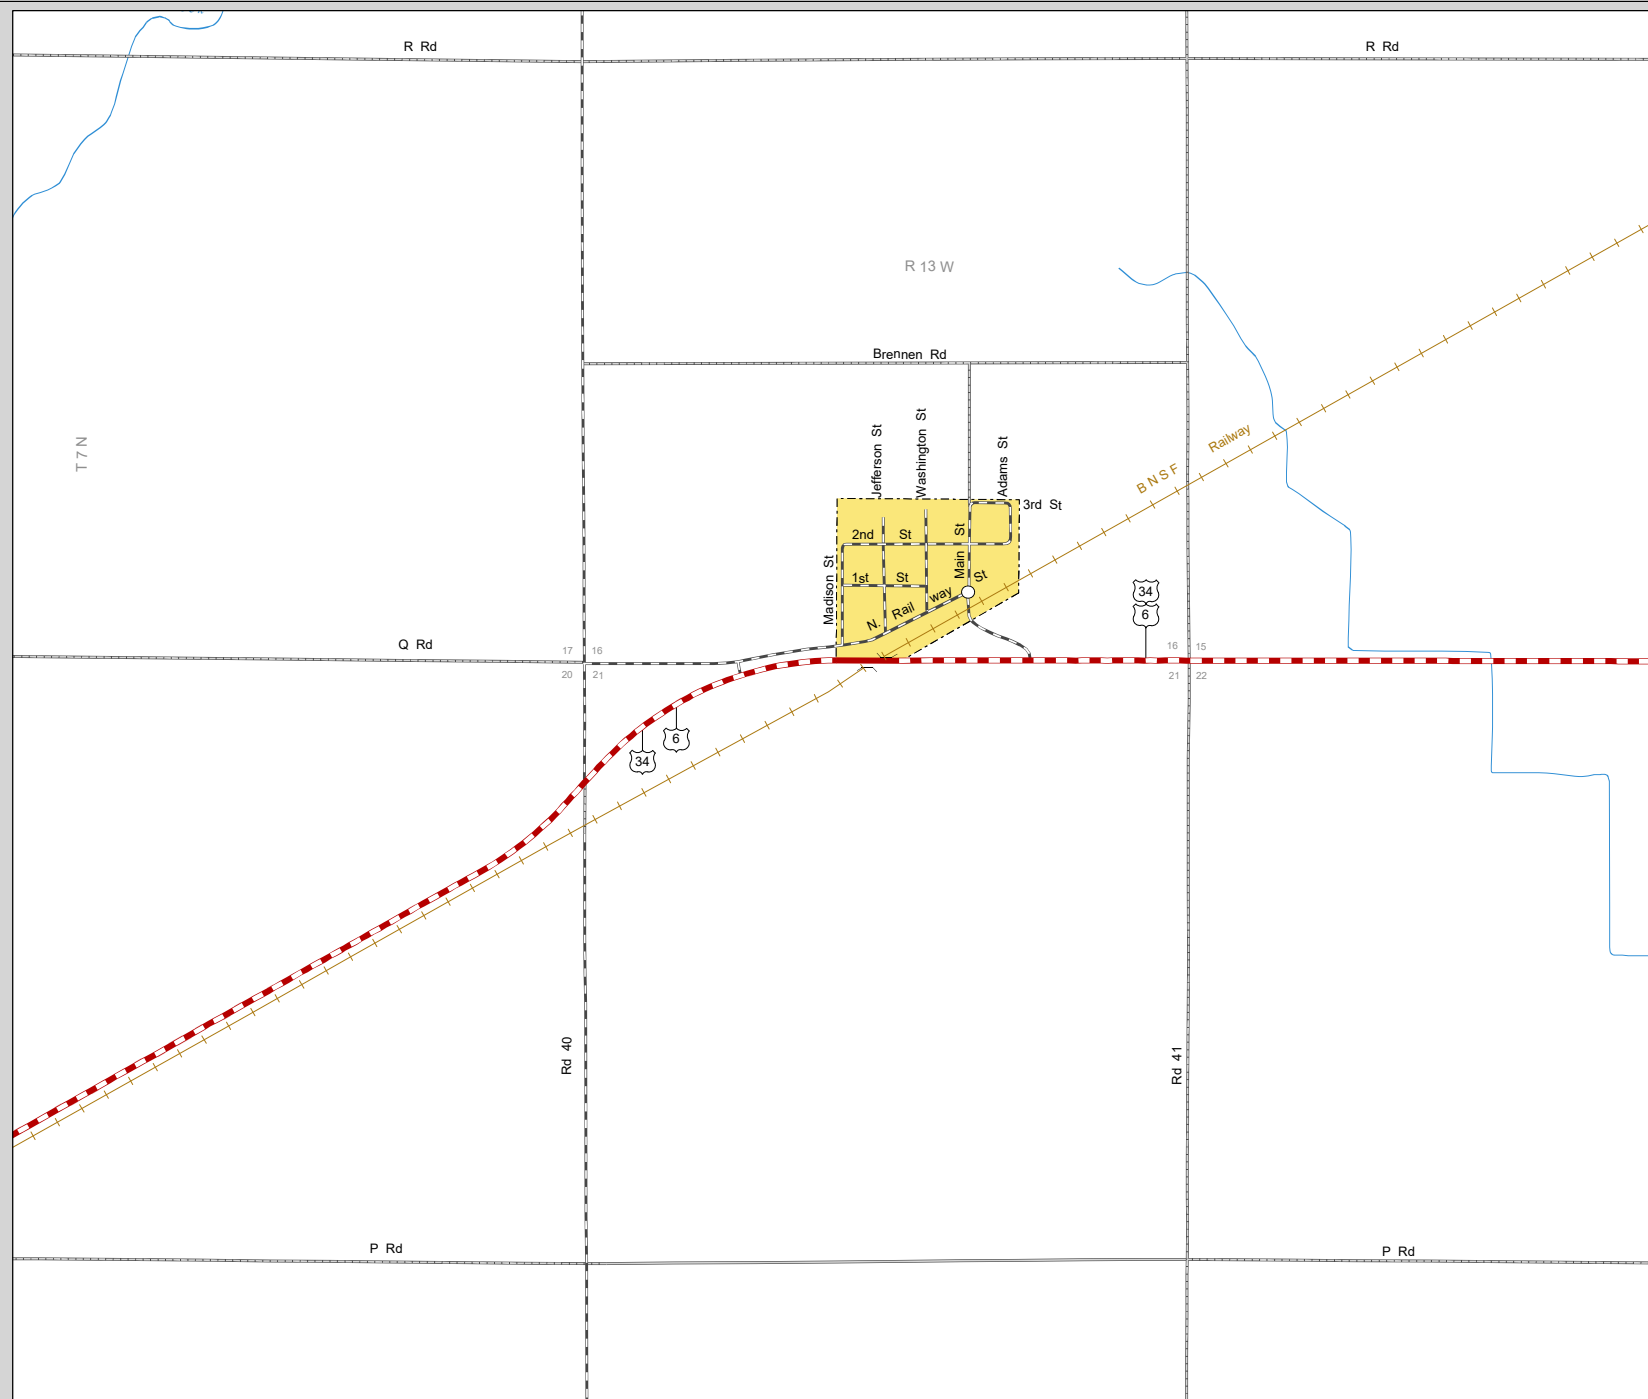

HEARTWELL

KEARNEY COUNTY
NEBRASKA
POPULATION 71
2020

- **STATE HIGHWAYS**
- Interstate Highway
- Divided Highway
- Multiple Lane Undivided Highway
- Concrete/Brick Surface
- Asphalt/Bituminous Surface
- Gravel or Crushed Rock
- **CITY STREETS AND COUNTY ROADS**
- Divided Street
- Concrete/Brick Surface
- Asphalt/Bituminous Surface
- Unimproved
- Primitive
- Interstate Numbered Route
- U.S. Numbered Route
- State Numbered Route
- State Numbered Spur
- State Numbered Link
- Street Name
- County Seat
- City Center
- Corporate Limits