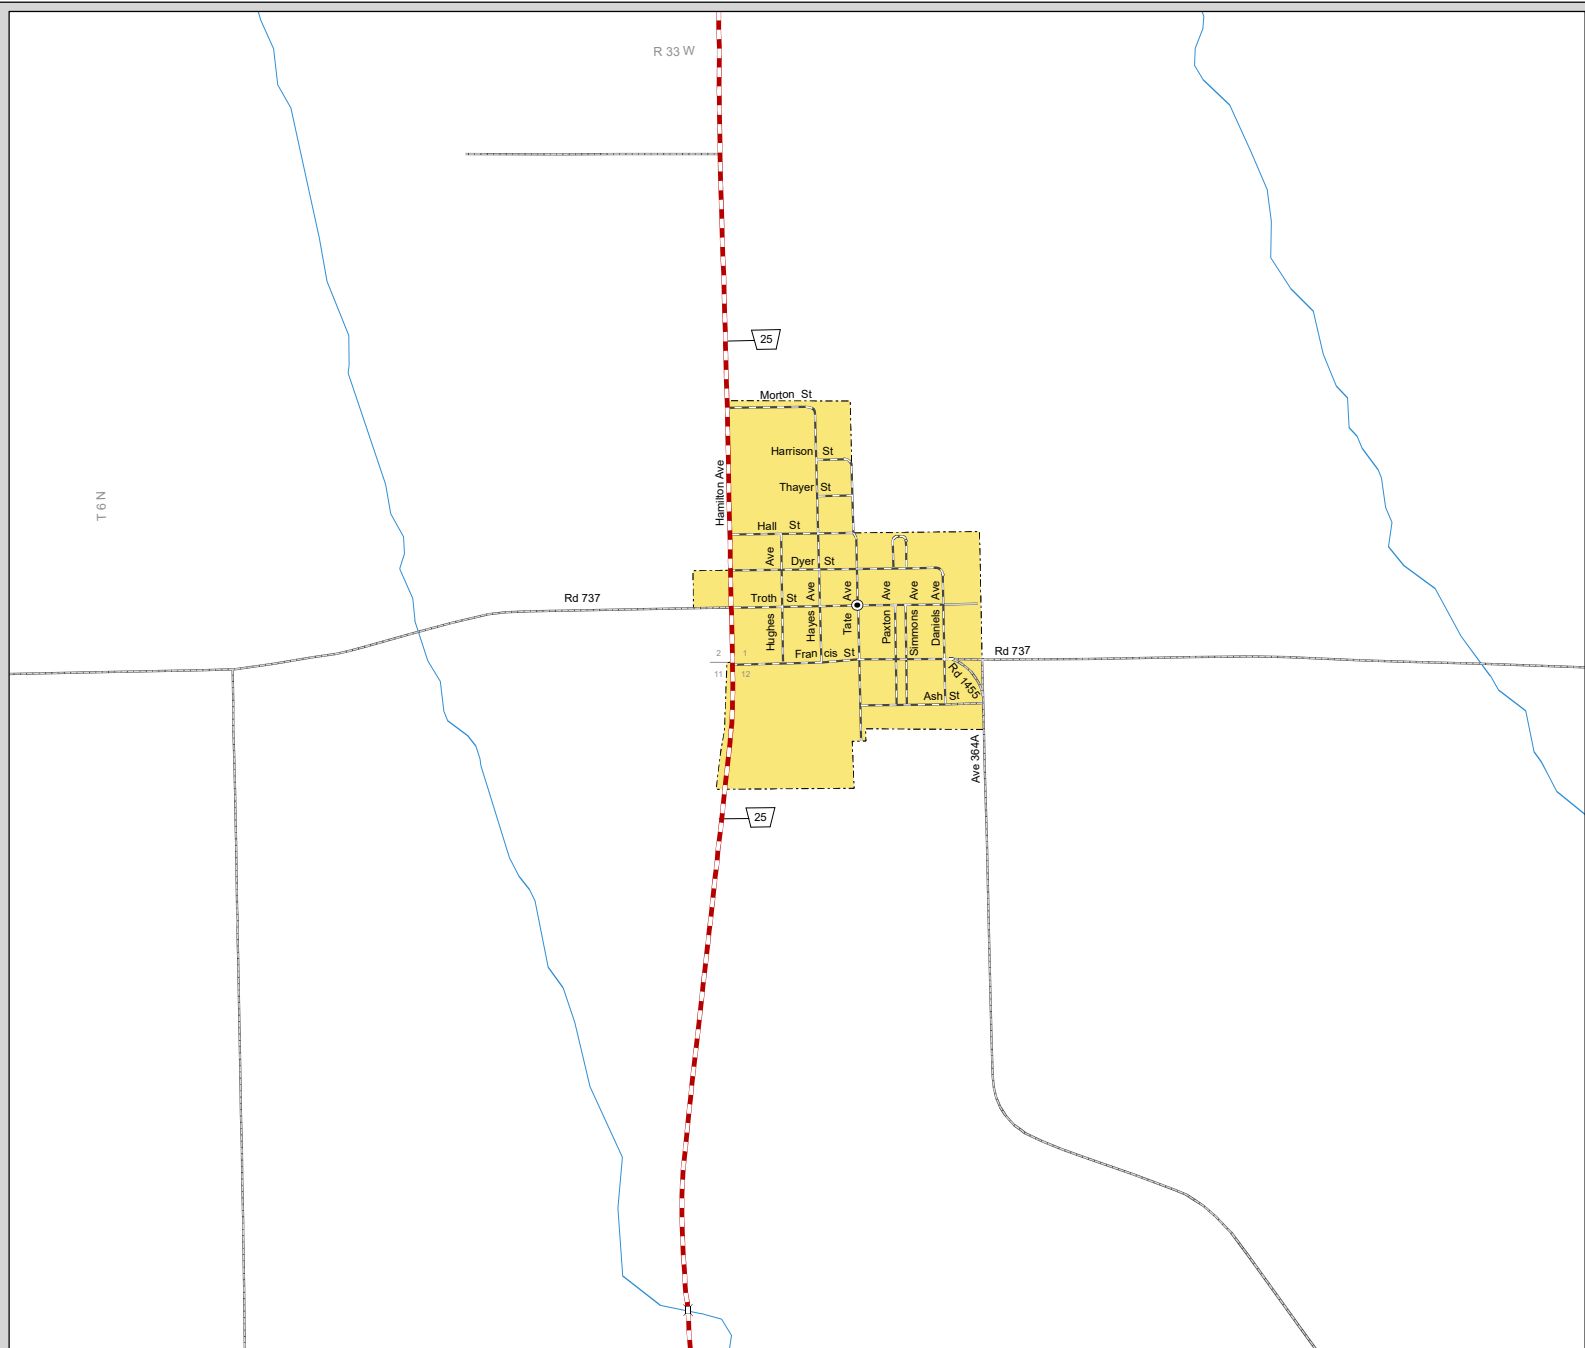

HAYES CENTER
HAYES COUNTY
NEBRASKA
POPULATION 214
2019

1. **STATE HIGHWAYS**
2. Interstate Highway
   - Divided Highway
   - Multiple Lane Undivided Highway
   - Concrete/Brick Surface
   - Asphalt/Bituminous Surface
   - Gravel or Crushed Rock
3. **CITY STREETS AND COUNTY ROADS**
4. Divided Street
   - Concrete/Brick Surface
   - Asphalt/Bituminous Surface
   - Gravel or Crushed Rock
   - Unimproved
   - Primitive
   - Interstate Numbered Route
   - U.S. Numbered Route
   - State Numbered Route
   - State Numbered Spur
   - State Numbered Link
   - Street Name
   - County Seat
   - City Center
   - Corporate Limits