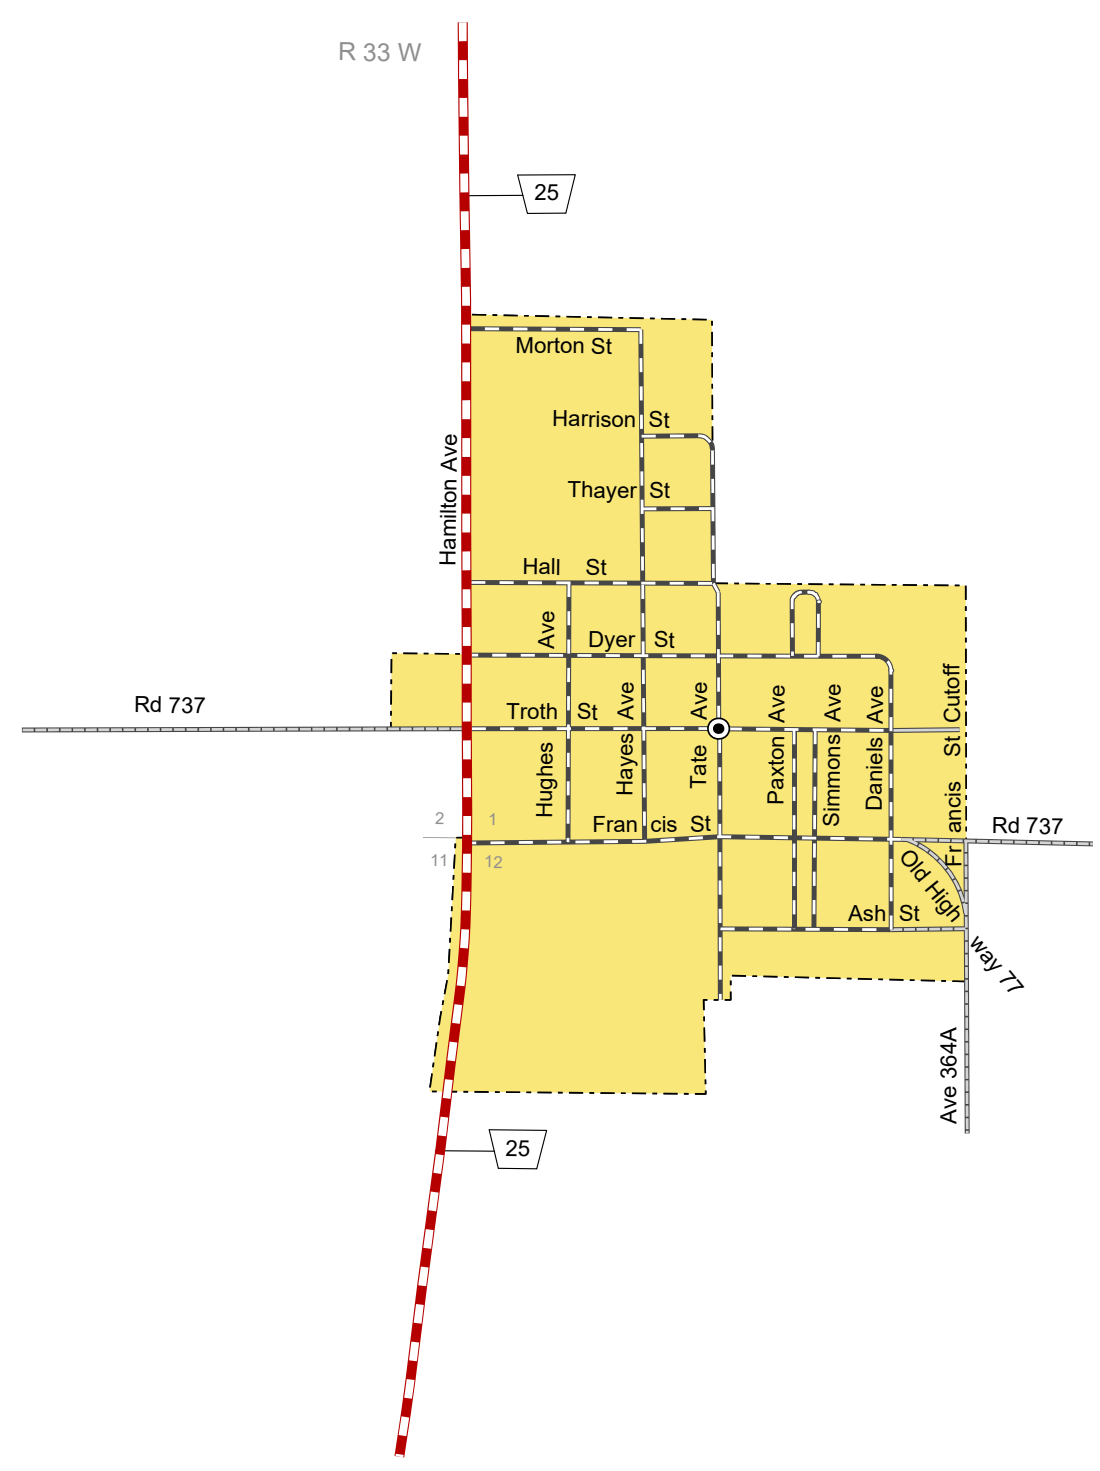

HAYES CENTER
 HAYES COUNTY
 NEBRASKA
 POPULATION 214
 2017

- STATE HIGHWAYS**
- Interstate Highway
 - Divided Highway
 - Multiple Lane Undivided Highway
 - Concrete/Brick Surface
 - Asphalt/Bituminous Surface
 - Gravel or Crushed Rock
- CITY STREETS AND COUNTY ROADS**
- Divided Street
 - Concrete/Brick Surface
 - Asphalt/Bituminous Surface
 - Gravel or Crushed Rock
 - Unimproved
 - Primitive
 - Interstate Numbered Route
 - U.S. Numbered Route
 - State Numbered Route
 - State Numbered Spur
 - State Numbered Link
 - Street Name
 - County Seat
 - City Center
 - Corporate Limits

This map is to be used for information only and is not intended to show ownership or to be definitive on which roads are public under Nebraska Law. The Nebraska Department of Transportation makes no warranties, guarantees or representations for the accuracy of this information and assumes no liability for errors or omissions. Any inconsistencies should be reported to NDOT.