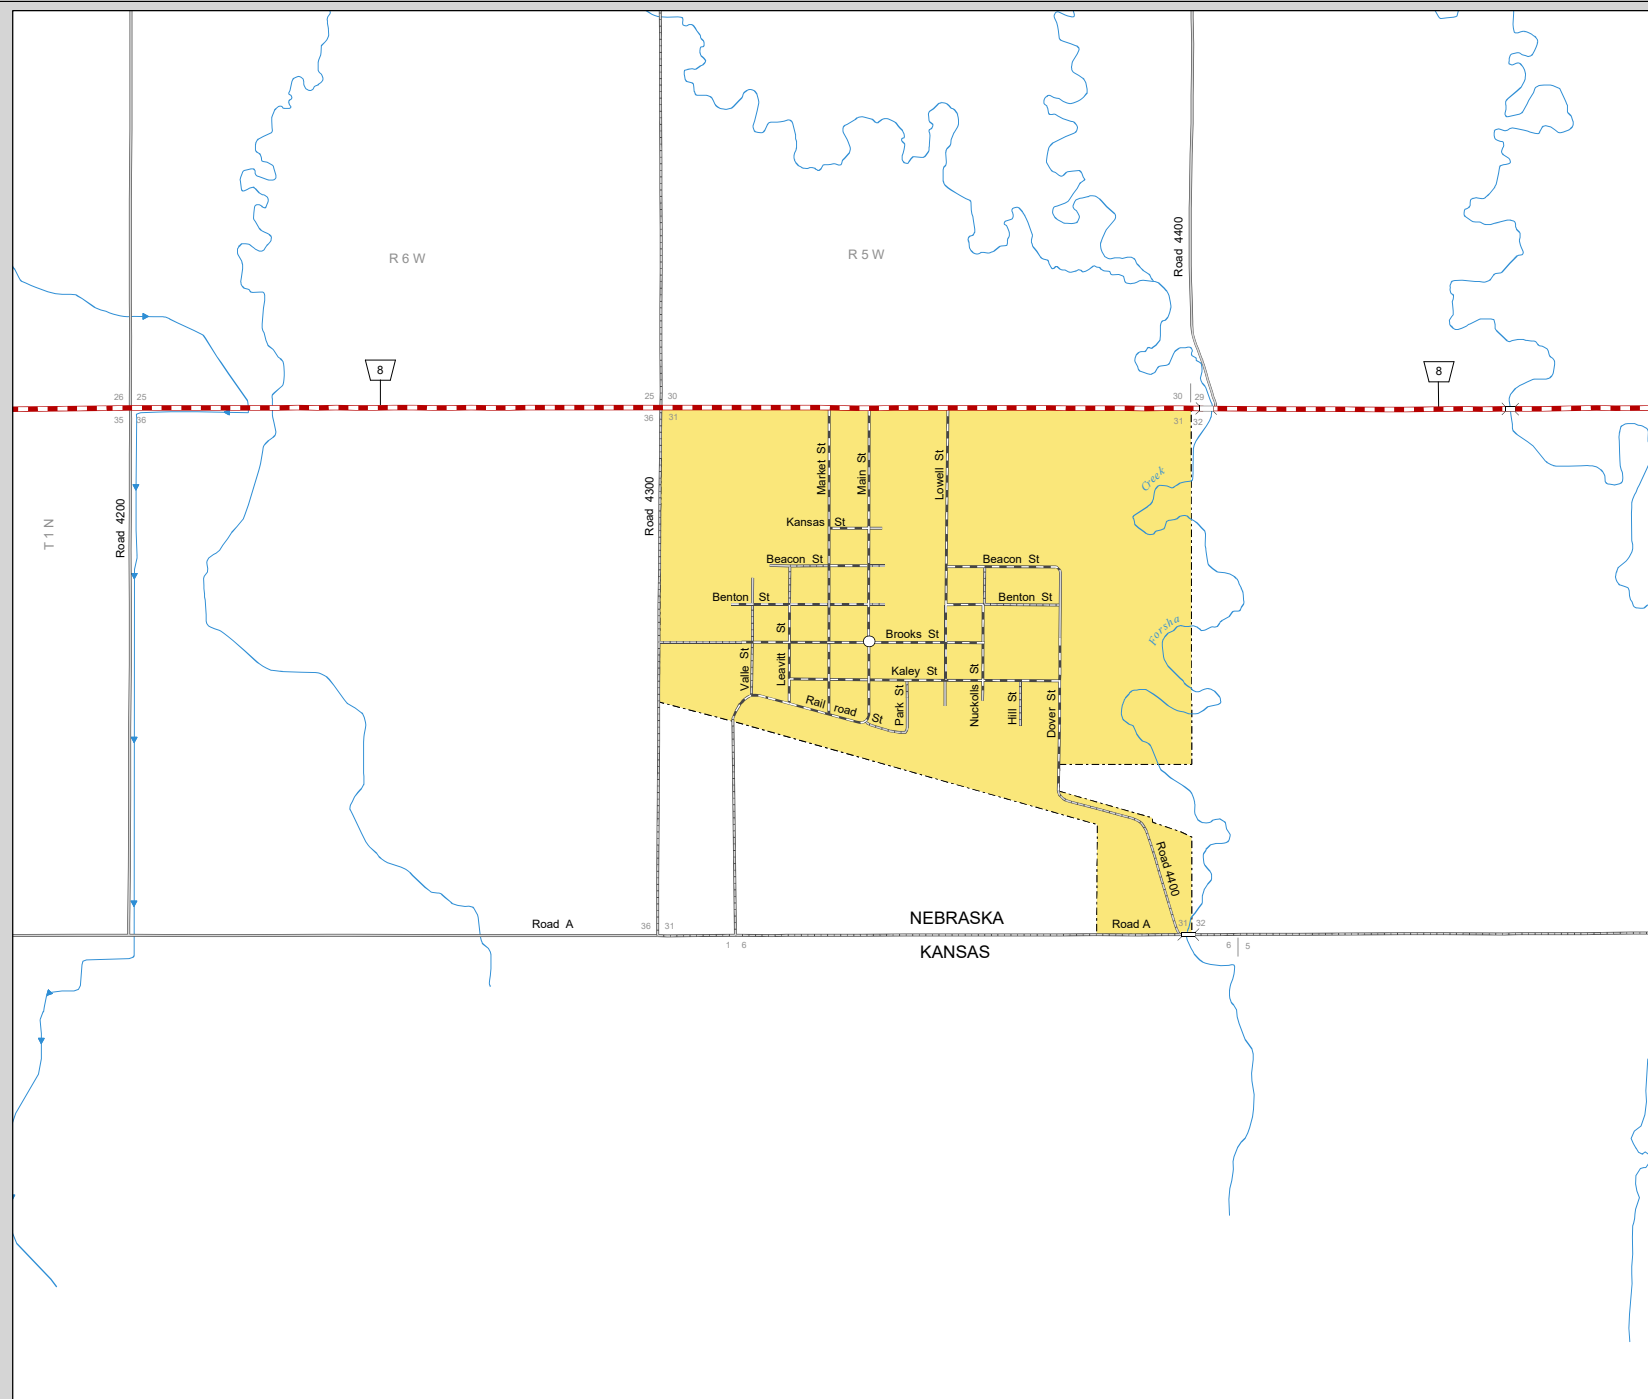

HARDY
NUCKOLLS COUNTY
NEBRASKA
POPULATION 159
2020

1. **STATE HIGHWAYS**
2. Interstate Highway
   - Divided Highway
   - Multiple Lane Undivided Highway
   - Concrete/Brick Surface
   - Asphalt/Bituminous Surface
   - Gravel or Crushed Rock
3. **CITY STREETS AND COUNTY ROADS**
4. Divided Street
   - Concrete/Brick Surface
   - Asphalt/Bituminous Surface
   - Gravel or Crushed Rock
   - Unimproved
   - Primitive
   - Interstate Numbered Route
   - U.S. Numbered Route
   - State Numbered Route
   - State Numbered Spur
   - State Numbered Link
   - Main St
   - County Seat
   - City Center
   - Corporate Limits