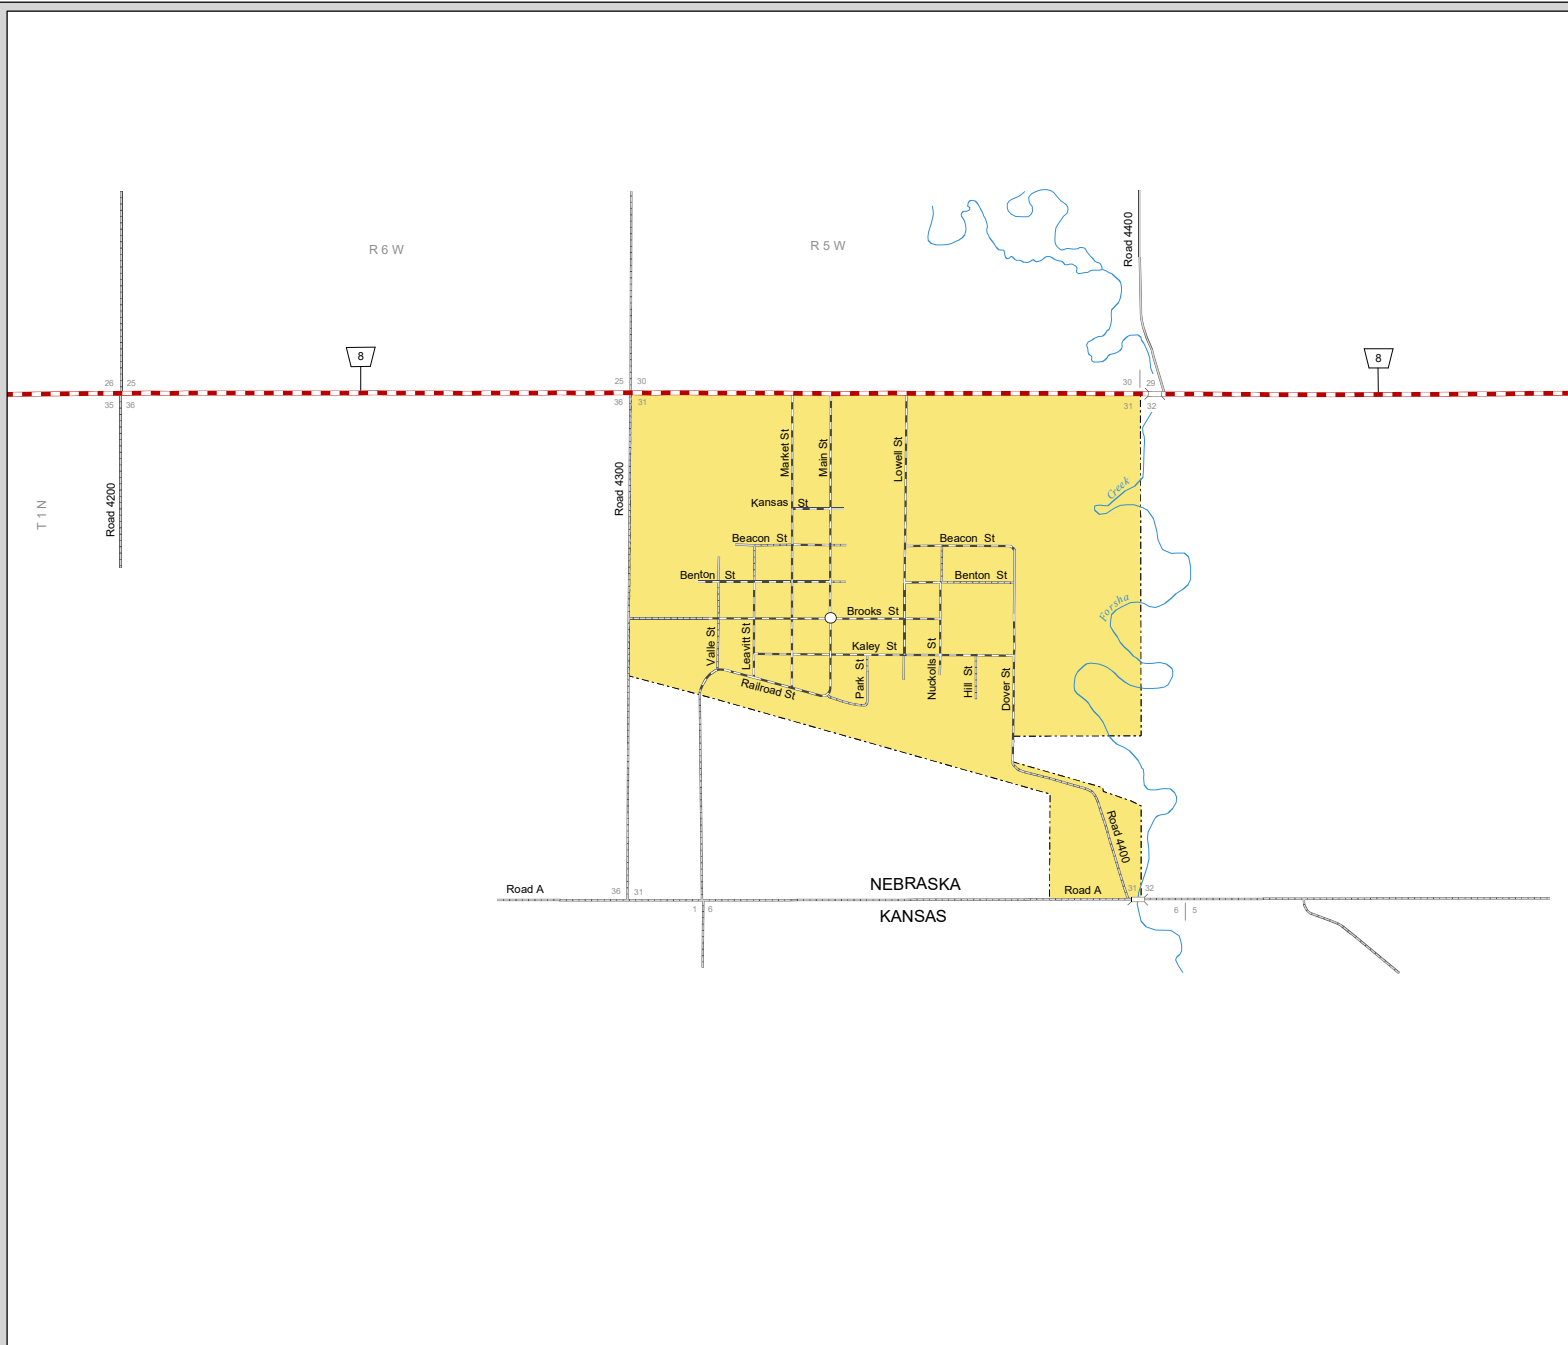

HARDY
 NUCKOLLS COUNTY
 NEBRASKA
 POPULATION 159
 2019

- STATE HIGHWAYS**
- Interstate Highway
 - Divided Highway
 - Multiple Lane Undivided Highway
 - Concrete/Brick Surface
 - Asphalt/Bituminous Surface
 - Gravel or Crushed Rock
- CITY STREETS AND COUNTY ROADS**
- Divided Street
 - Concrete/Brick Surface
 - Asphalt/Bituminous Surface
 - Gravel or Crushed Rock
 - Unimproved
 - Primitive
 - Interstate Numbered Route
 - U.S. Numbered Route
 - State Numbered Route
 - State Numbered Spur
 - State Numbered Link
 - Street Name
 - County Seat
 - City Center
 - Corporate Limits

This map is to be used for information only and is not intended to show ownership or to be definitive on which roads are public under Nebraska Law. The Nebraska Department of Transportation makes no warranties, guarantees or representations for the accuracy of this information and assumes no liability for errors or omissions. Any inconsistencies should be reported to NDOT.