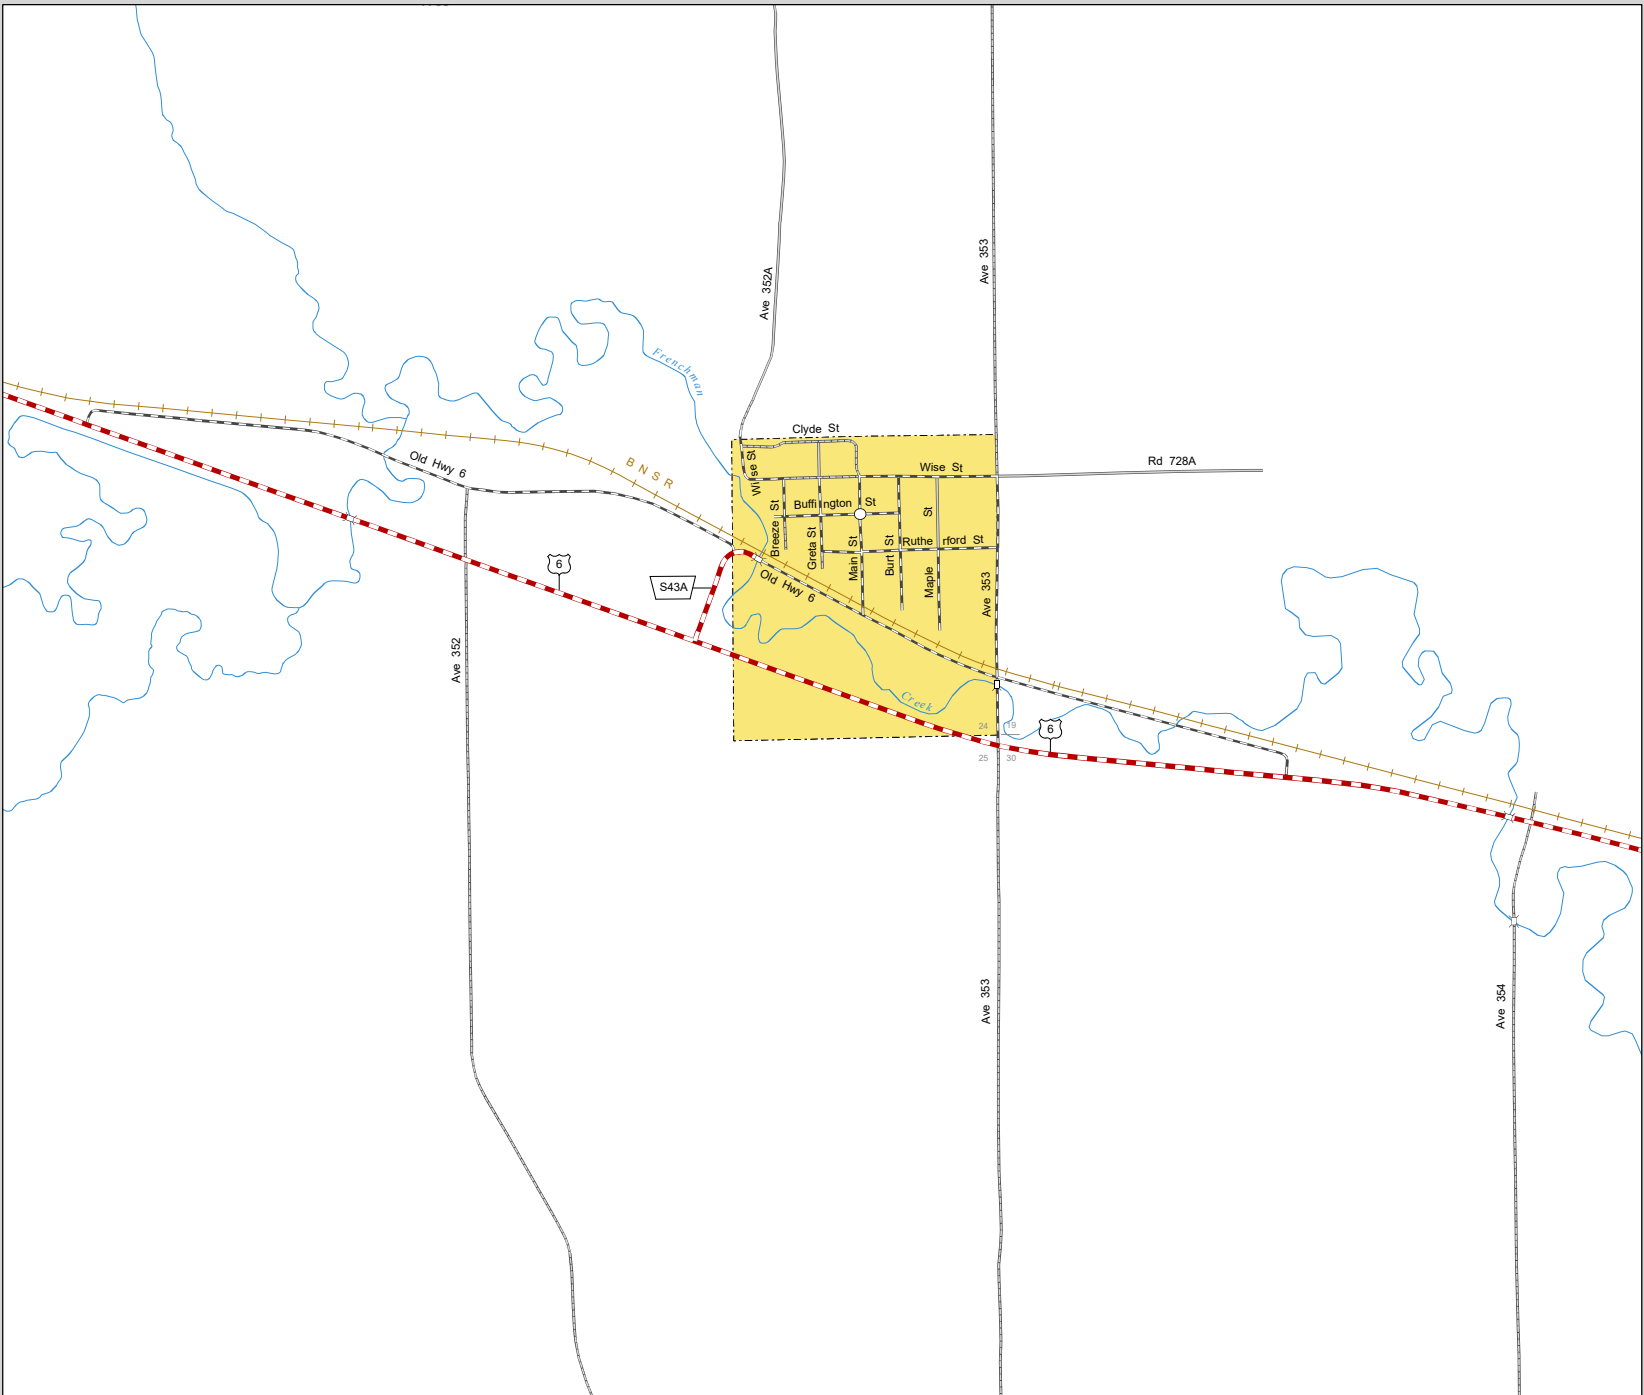

HAMLET

HAYES COUNTY
NEBRASKA
POPULATION 57
2020

- **STATE HIGHWAYS**
- Interstate Highway
- Divided Highway
- Multiple Lane Undivided Highway
- Concrete/Brick Surface
- Asphalt/Bituminous Surface
- Gravel or Crushed Rock
- **CITY STREETS AND COUNTY ROADS**
- Divided Street
- Concrete/Brick Surface
- Asphalt/Bituminous Surface
- Gravel or Crushed Rock
- Unimproved
- Primitive
- Interstate Numbered Route
- U.S. Numbered Route
- State Numbered Route
- State Numbered Spur
- State Numbered Link
- Street Name
- County Seat
- City Center
- Corporate Limits

NEBRASKA

Good Life. Great Journey.

DEPARTMENT OF TRANSPORTATION