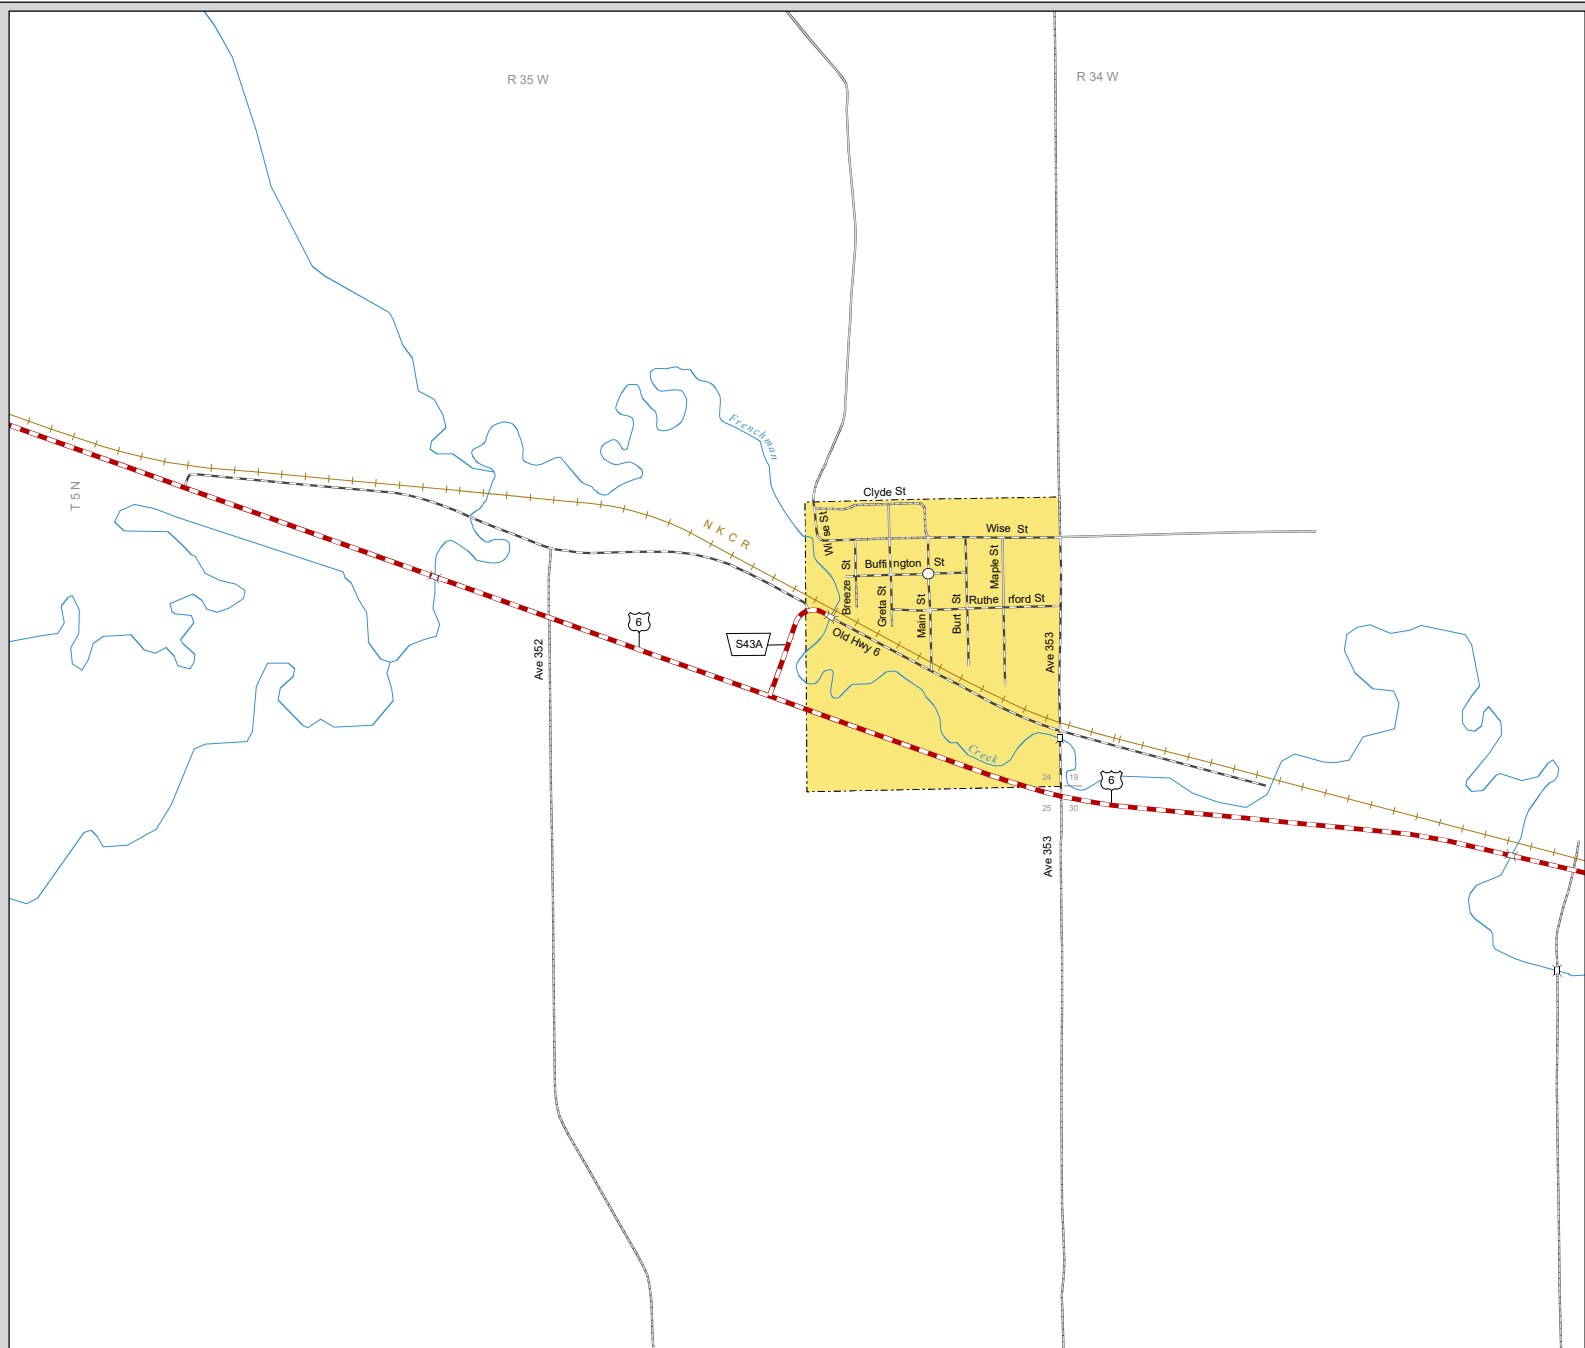

HAMLET

HAYES COUNTY
NEBRASKA
POPULATION 57
2019

1. **STATE HIGHWAYS**
2. Interstate Highway
   - Divided Highway
   - Multiple Lane Undivided Highway
   - Concrete/Brick Surface
   - Asphalt/Bituminous Surface
   - Gravel or Crushed Rock
3. **CITY STREETS AND COUNTY ROADS**
4. Divided Street
   - Concrete/Brick Surface
   - Asphalt/Bituminous Surface
   - Gravel or Crushed Rock
   - Unimproved
   - Primitive
5. **ROUTE MARKERS**
6. Interstate Numbered Route
   - U.S. Numbered Route
   - State Numbered Route
   - State Numbered Spur
   - State Numbered Link
7. **OTHER MARKERS**
8. Street Name
   - County Seat
   - City Center
   - Corporate Limits