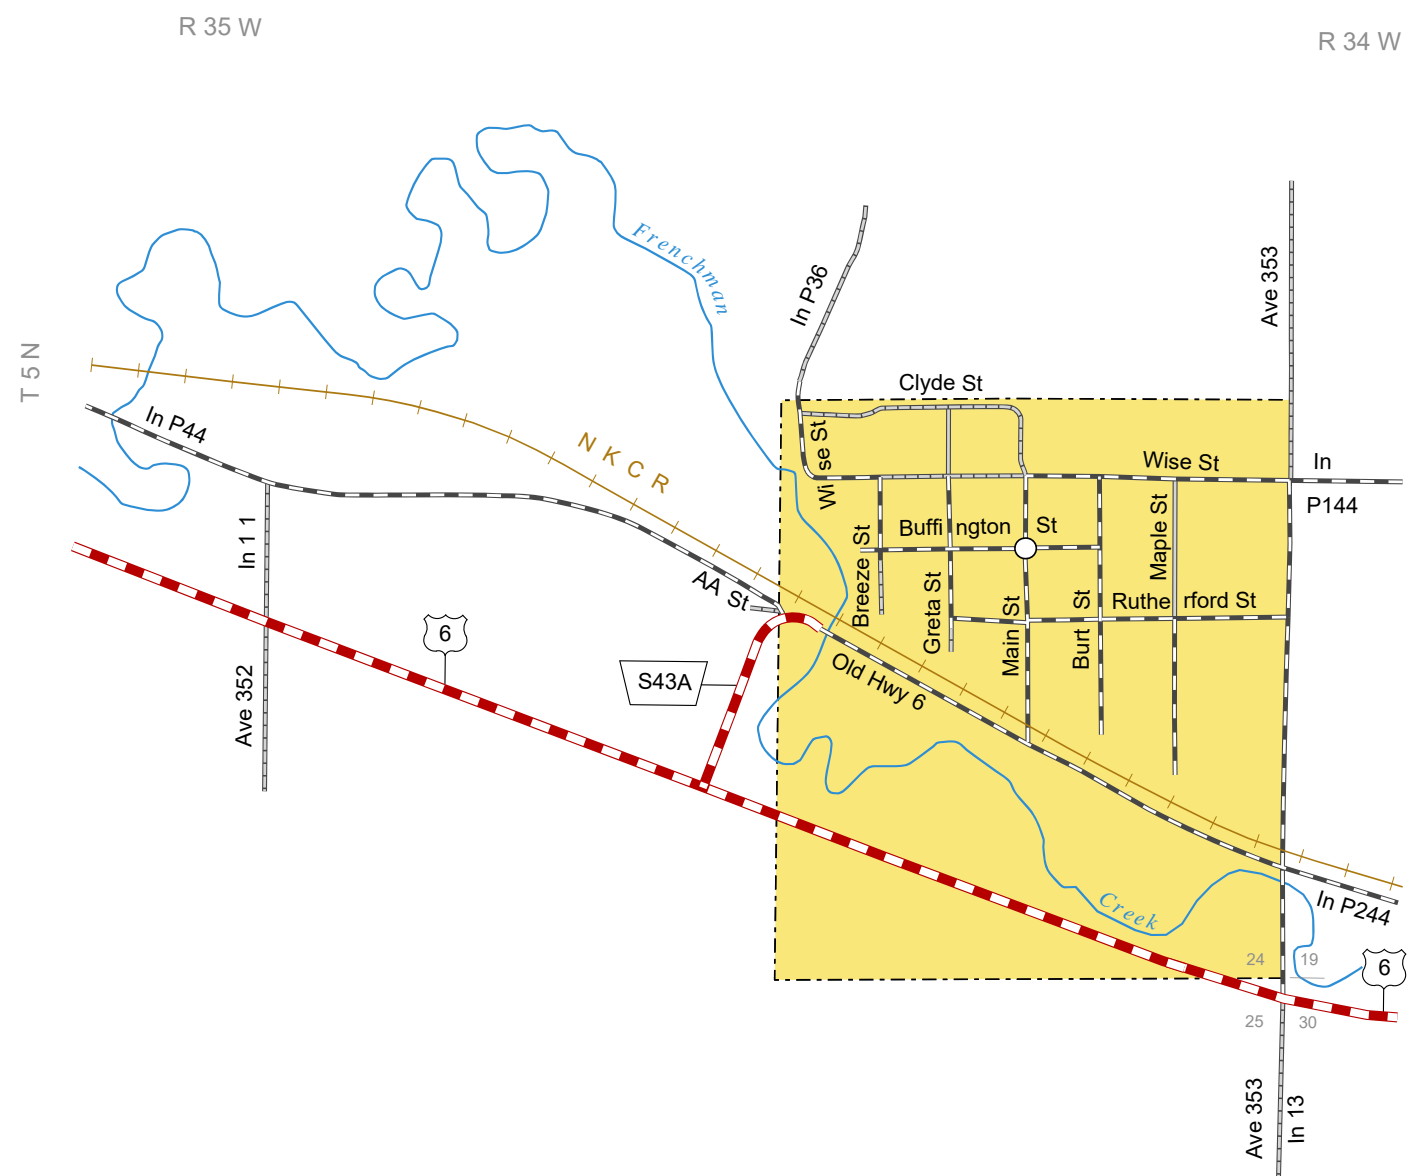

HAMLET

HAYES COUNTY
NEBRASKA
POPULATION 57
2017

- STATE HIGHWAYS**
- Interstate Highway
 - Divided Highway
 - Multiple Lane Undivided Highway
 - Concrete/Brick Surface
 - Asphalt/Bituminous Surface
 - Gravel or Crushed Rock
- CITY STREETS AND COUNTY ROADS**
- Divided Street
 - Concrete/Brick Surface
 - Asphalt/Bituminous Surface
 - Gravel or Crushed Rock
 - Unimproved
 - Primitive
 - Interstate Numbered Route
 - U.S. Numbered Route
 - State Numbered Route
 - State Numbered Spur
 - State Numbered Link
 - Street Name
 - County Seat
 - City Center
 - Corporate Limits

This map is to be used for information only and is not intended to show ownership or to be definitive on which roads are public under Nebraska Law. The Nebraska Department of Transportation makes no warranties, guarantees or representations for the accuracy of this information and assumes no liability for errors or omissions. Any inconsistencies should be reported to NDOT.