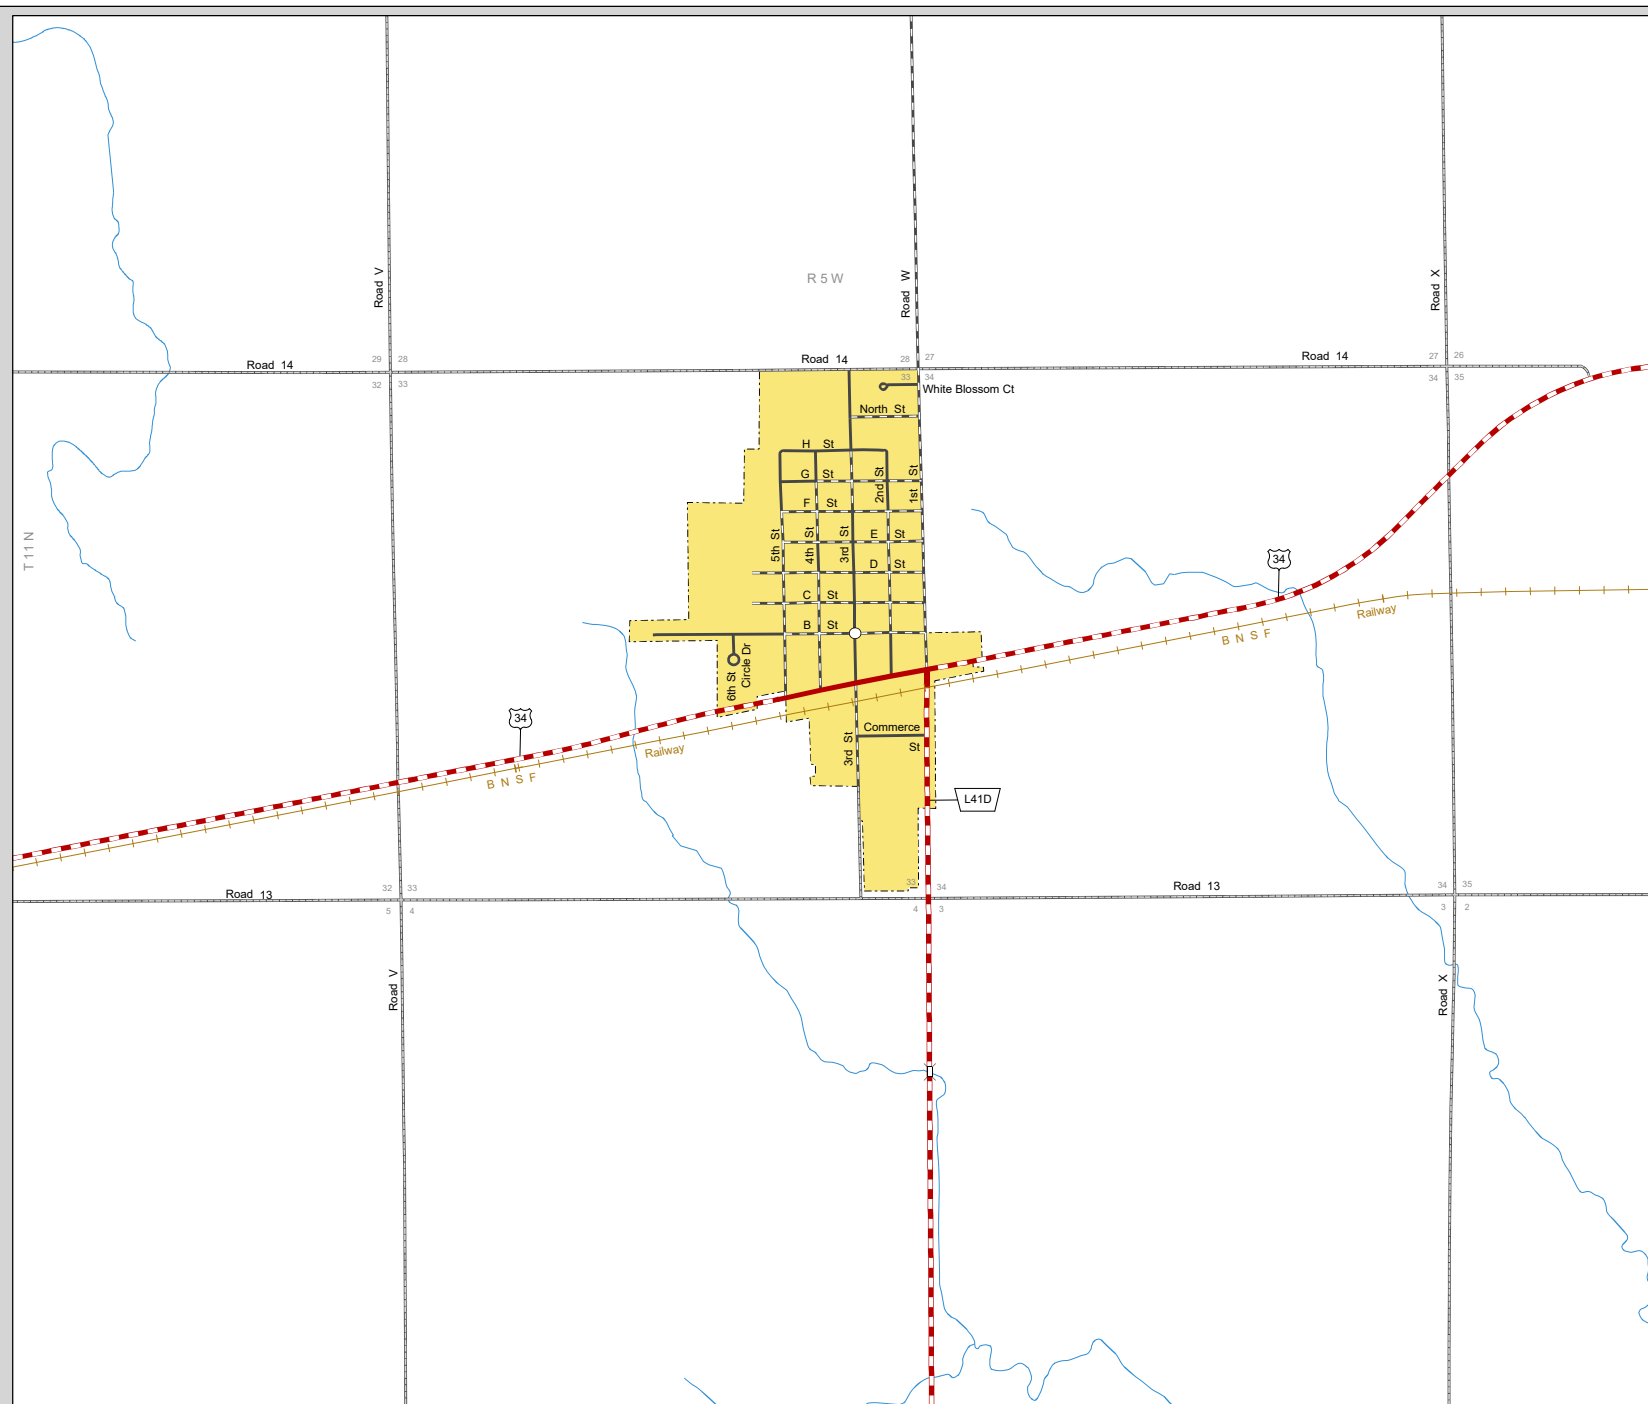

HAMPTON

HAMILTON COUNTY
NEBRASKA
POPULATION 423
2020

- **STATE HIGHWAYS**
- Interstate Highway
- Divided Highway
- Multiple Lane Undivided Highway
- Concrete/Brick Surface
- Asphalt/Bituminous Surface
- Gravel or Crushed Rock
- **CITY STREETS AND COUNTY ROADS**
- Divided Street
- Concrete/Brick Surface
- Asphalt/Bituminous Surface
- Gravel or Crushed Rock
- Unimproved
- Primitive
- Interstate Numbered Route
- U.S. Numbered Route
- State Numbered Route
- State Numbered Spur
- State Numbered Link
- Main St
- Street Name
- County Seat
- City Center
- Corporate Limits