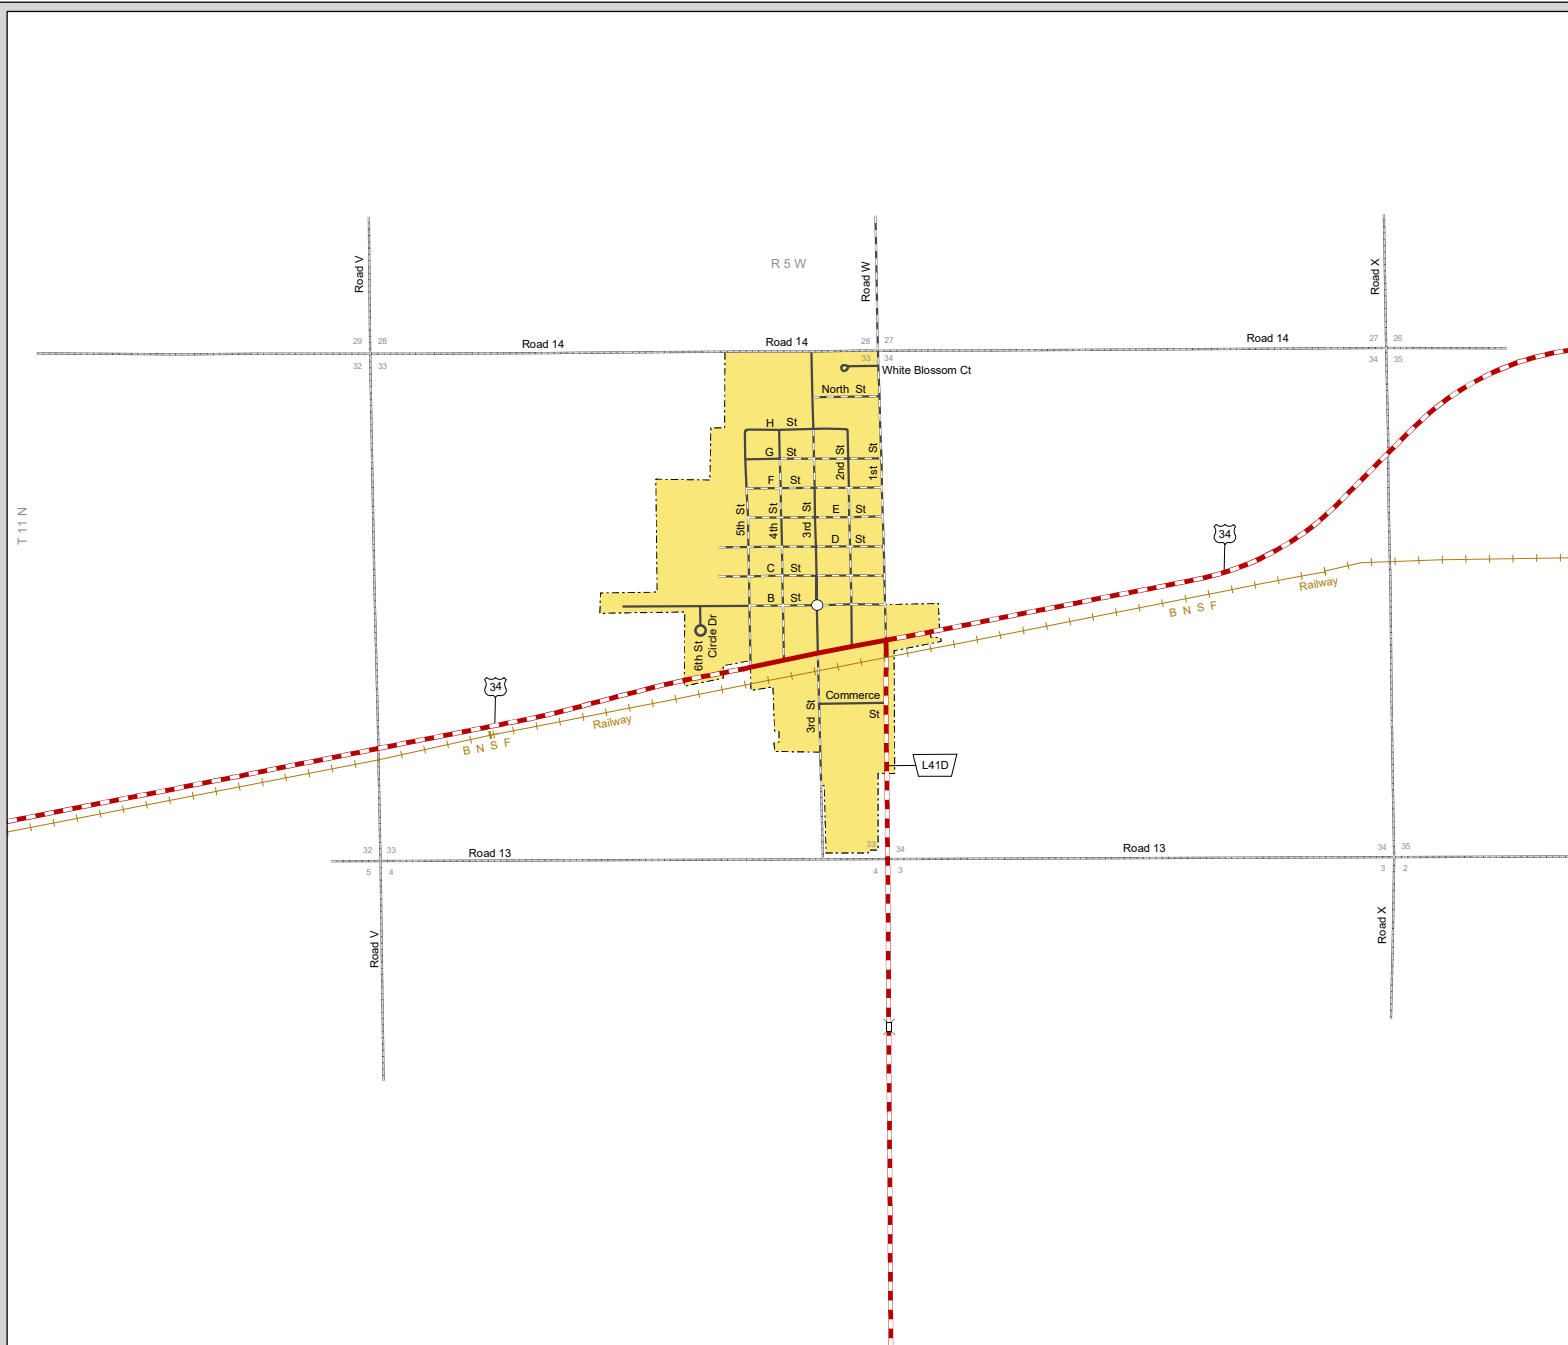

HAMPTON

HAMILTON COUNTY
NEBRASKA
POPULATION 423
2019

1. **STATE HIGHWAYS**
2. Interstate Highway
   - Divided Highway
   - Multiple Lane Undivided Highway
   - Concrete/Brick Surface
   - Asphalt/Bituminous Surface
   - Gravel or Crushed Rock
3. **CITY STREETS AND COUNTY ROADS**
4. Divided Street
   - Concrete/Brick Surface
   - Asphalt/Bituminous Surface
   - Gravel or Crushed Rock
   - Unimproved
   - Primitive
   - Interstate Numbered Route
   - U.S. Numbered Route
   - State Numbered Route
   - State Numbered Spur
   - State Numbered Link
   - Street Name
   - County Seat
   - City Center
   - Corporate Limits