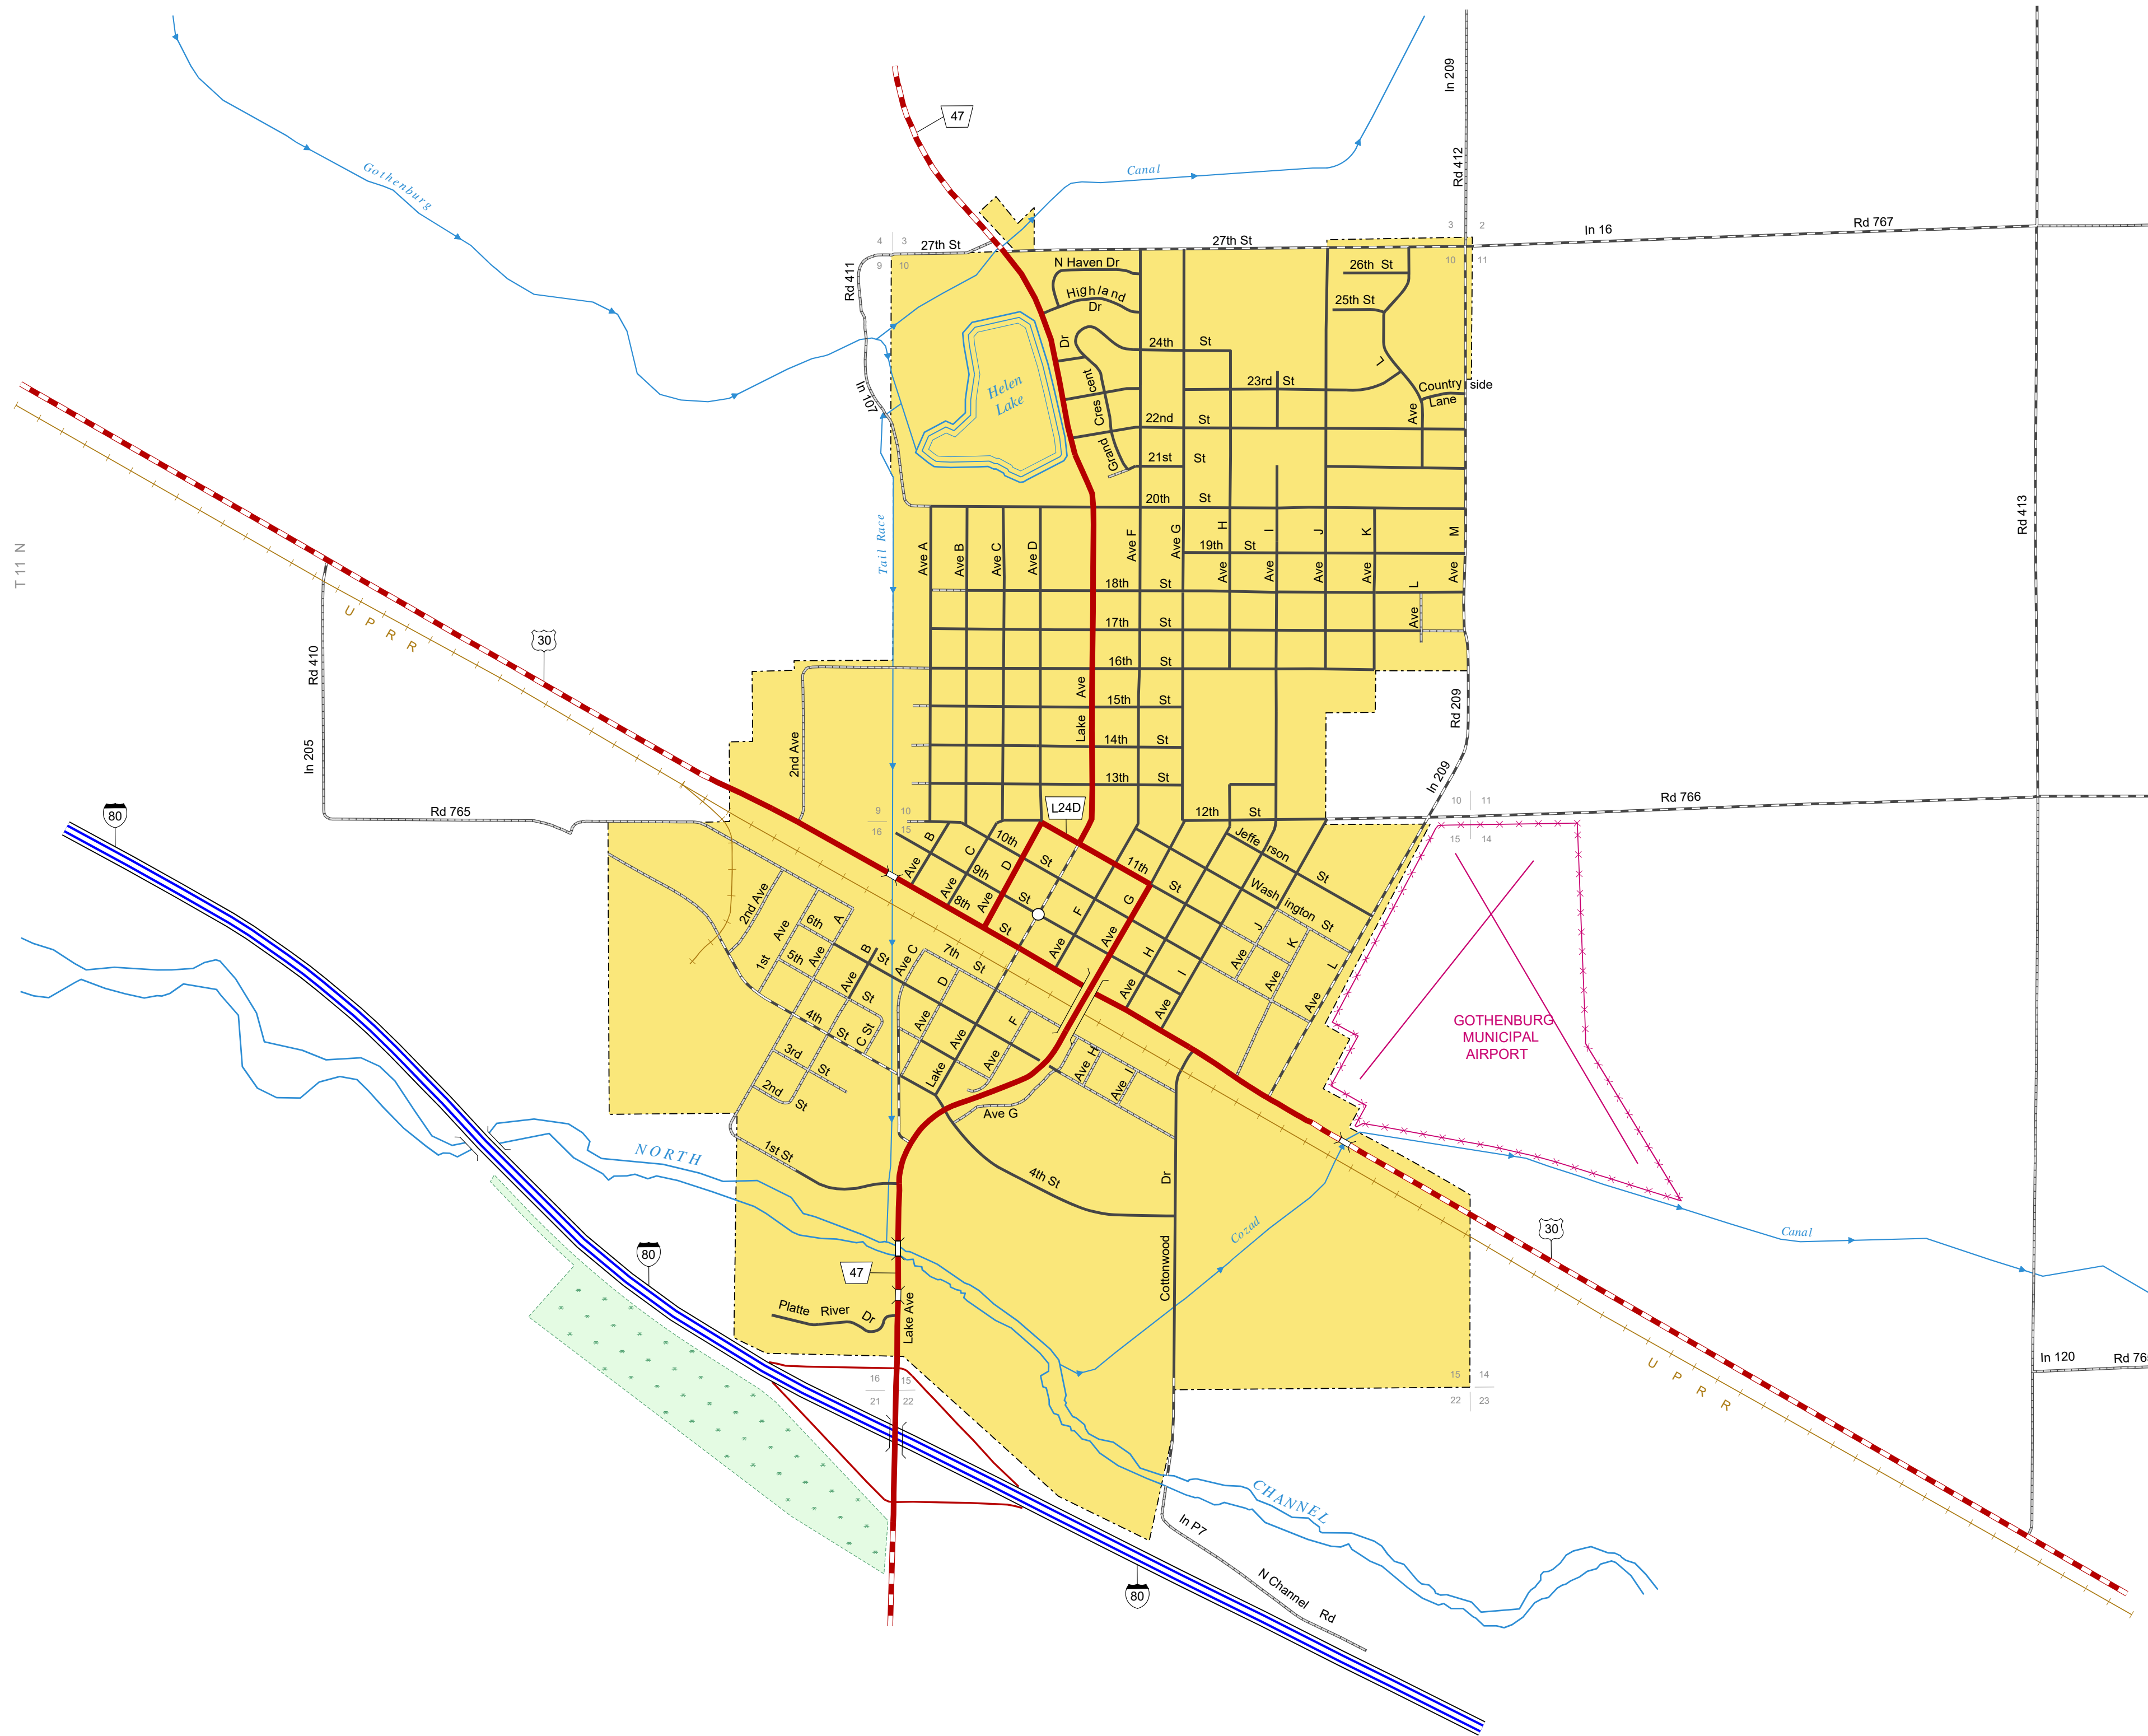

GOTHENBURG

DAWSON COUNTY
NEBRASKA
POPULATION 3,574
2017

- STATE HIGHWAYS**
- Interstate Highway
 - Divided Highway
 - Multiple Lane Undivided Highway
 - Concrete/Brick Surface
 - Asphalt/Bituminous Surface
 - Gravel or Crushed Rock
- CITY STREETS AND COUNTY ROADS**
- Divided Street
 - Concrete/Brick Surface
 - Asphalt/Bituminous Surface
 - Gravel or Crushed Rock
 - Unimproved
 - Primitive
 - Interstate Numbered Route
 - U.S. Numbered Route
 - State Numbered Route
 - State Numbered Spur
 - State Numbered Link
 - Main St
 - County Seat
 - City Center
 - Corporate Limits

This map is to be used for information only and is not intended to show ownership or to be definitive on which roads are public under Nebraska Law. The Nebraska Department of Transportation makes no warranties, guarantees or representations for the accuracy of this information and assumes no liability for errors or omissions. Any inconsistencies should be reported to NDOT.