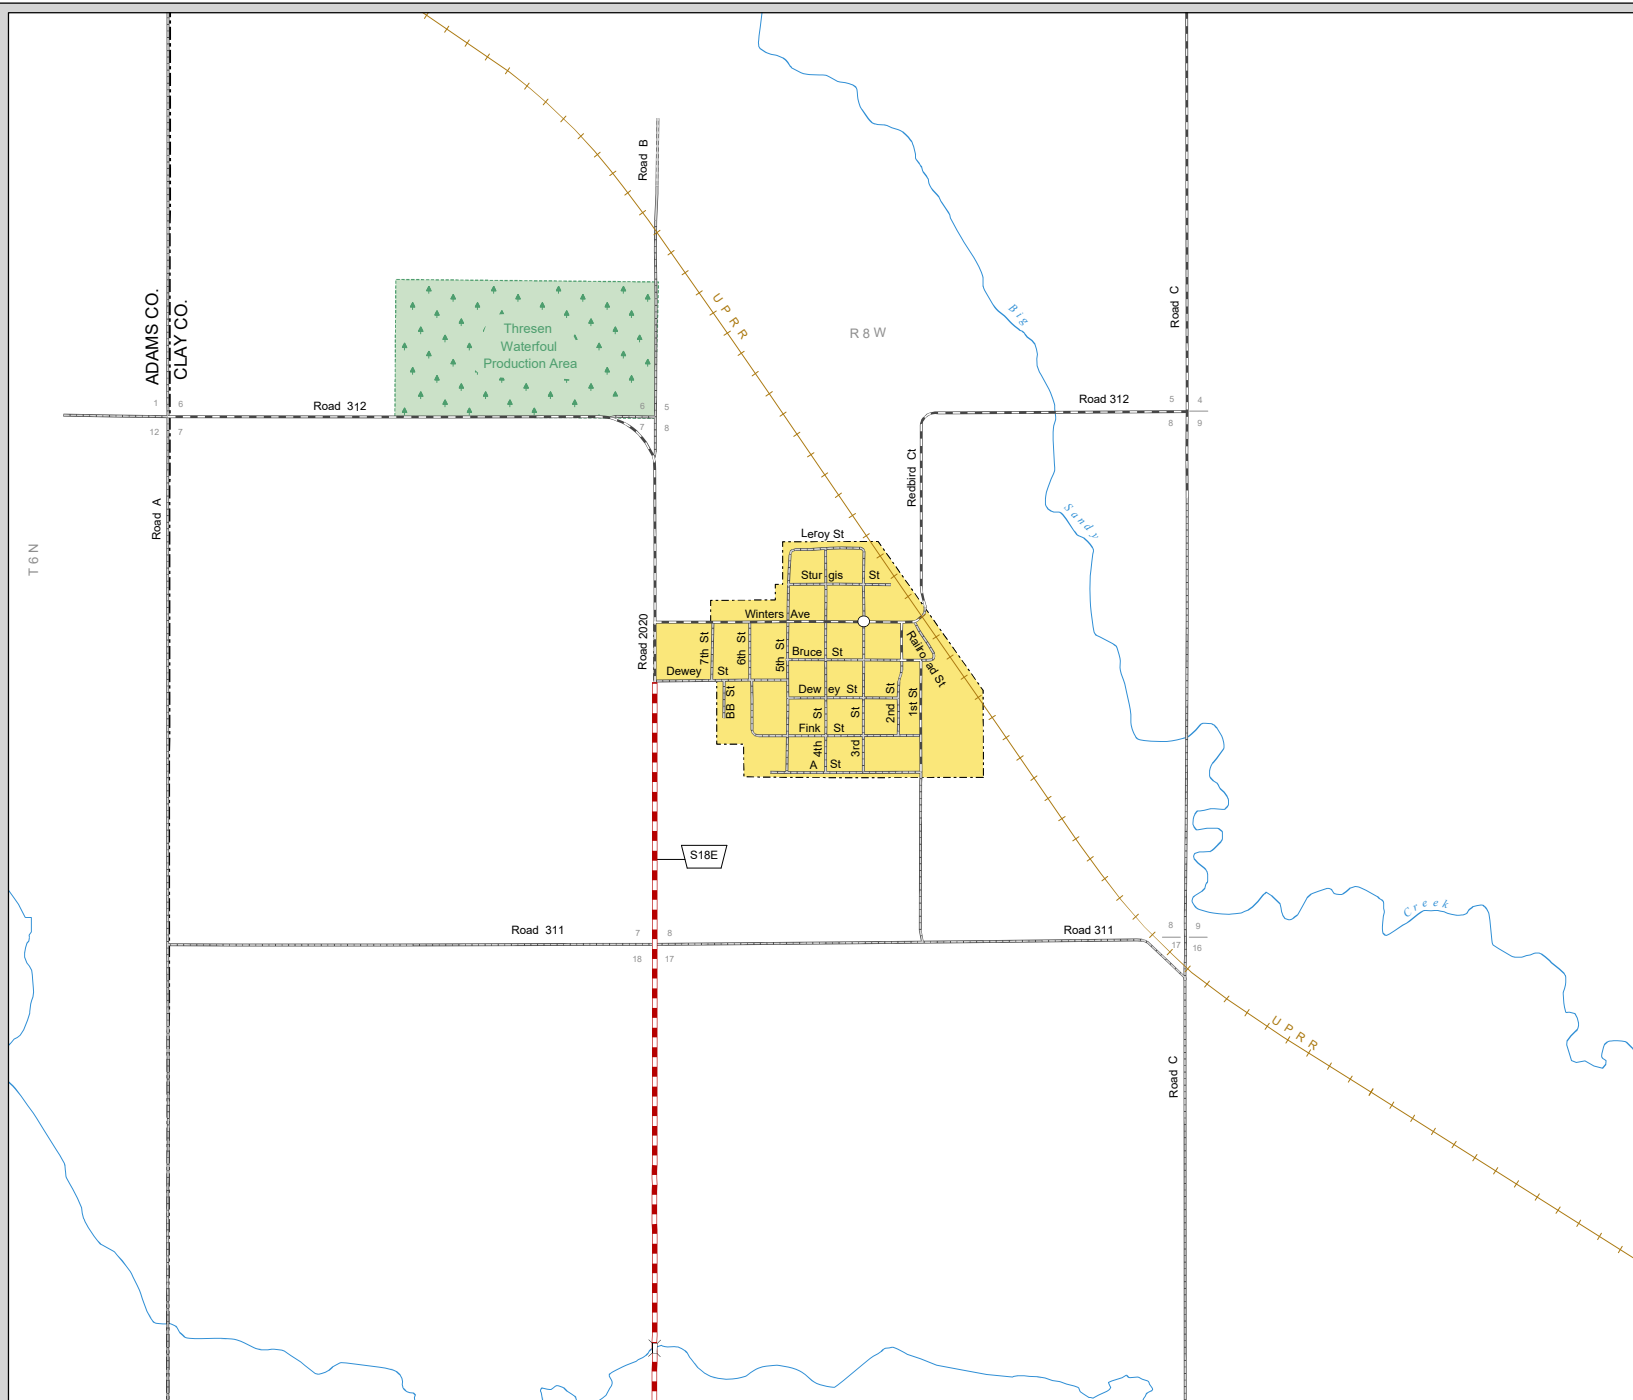

GLENVIL

CLAY COUNTY
NEBRASKA
POPULATION 310
2020

- **STATE HIGHWAYS**
- Interstate Highway
- Divided Highway
- Multiple Lane Undivided Highway
- Concrete/Brick Surface
- Asphalt/Bituminous Surface
- Gravel or Crushed Rock
- **CITY STREETS AND COUNTY ROADS**
- Divided Street
- Concrete/Brick Surface
- Asphalt/Bituminous Surface
- Gravel or Crushed Rock
- Unimproved
- Primitive
- Interstate Numbered Route
- U.S. Numbered Route
- State Numbered Route
- State Numbered Spur
- State Numbered Link
- Main St Street Name
- County Seat
- City Center
- Corporate Limits