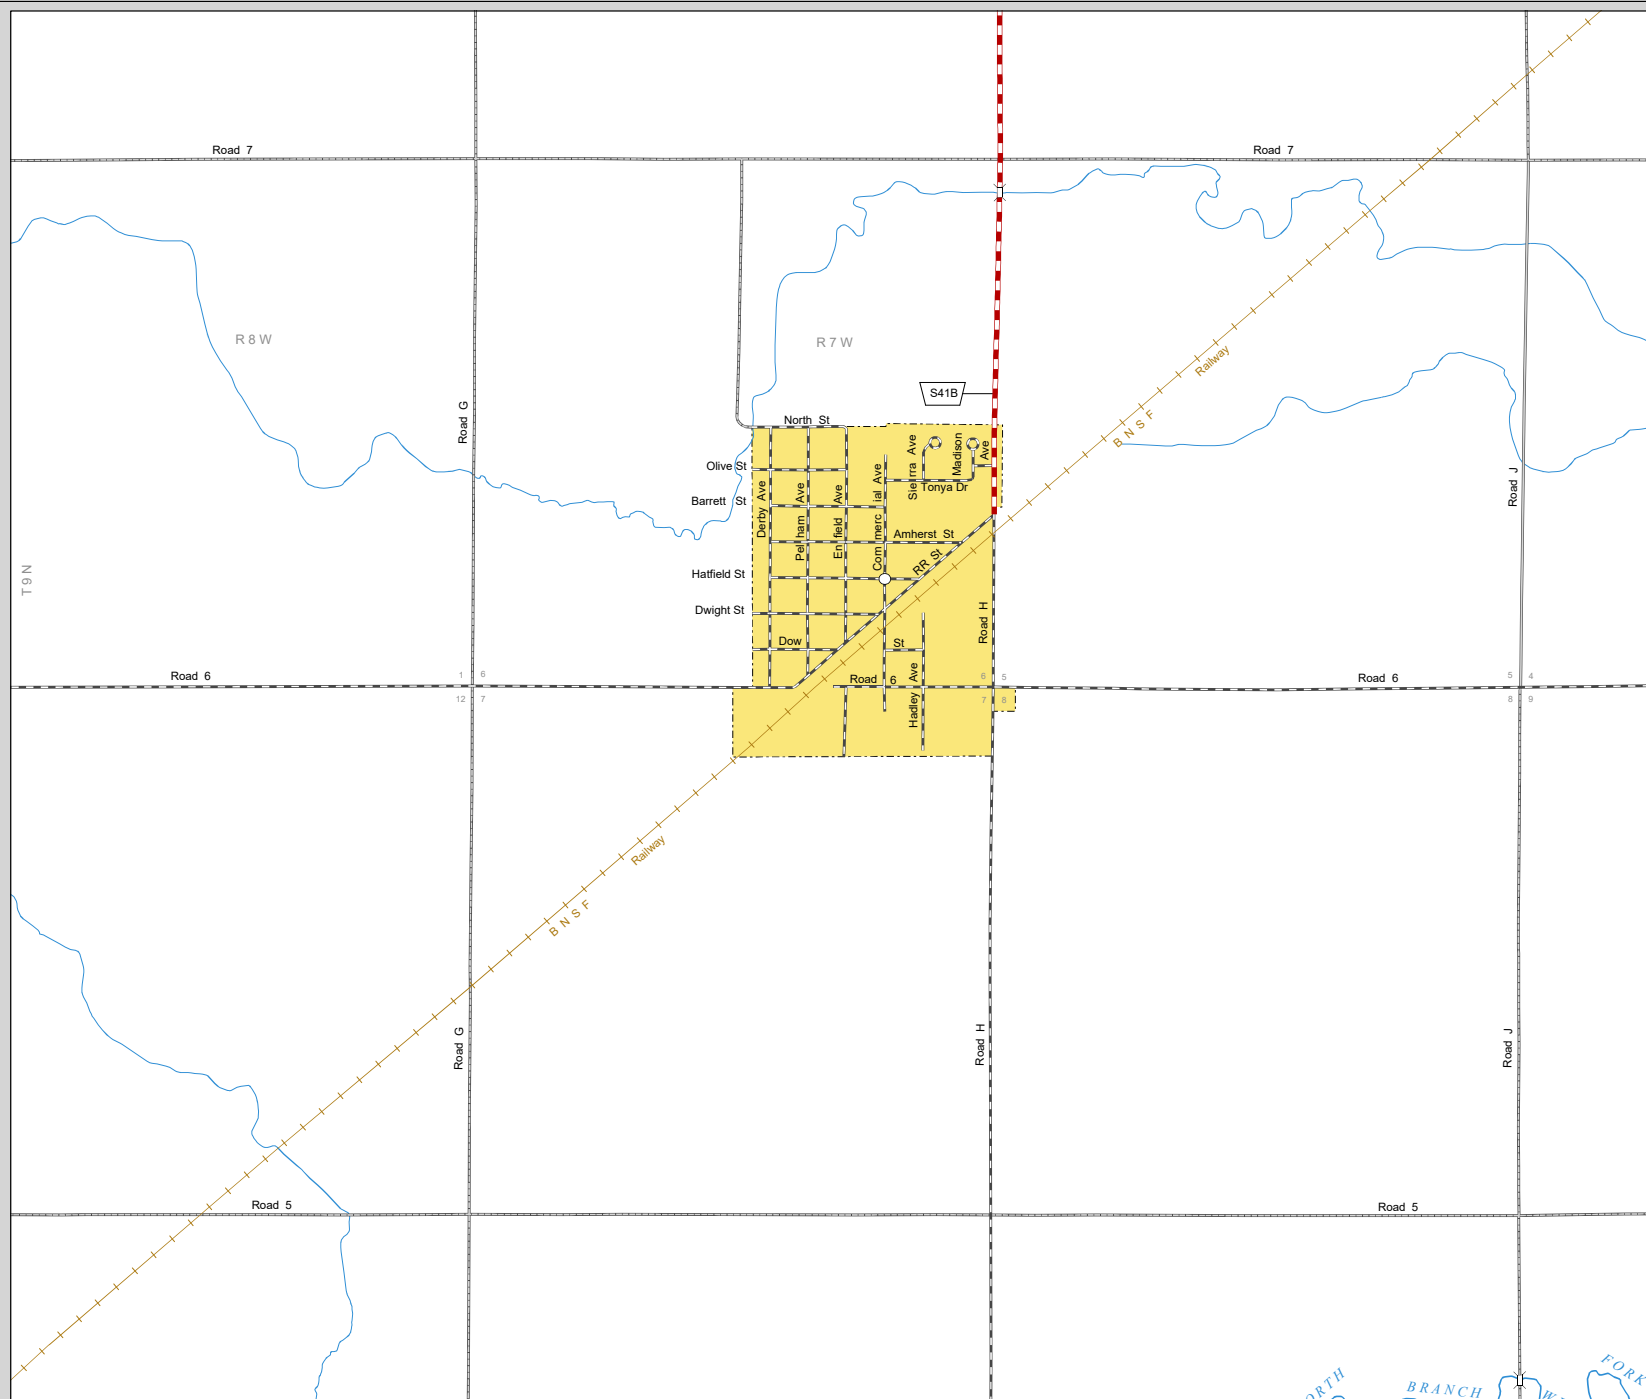

GILTNER

HAMILTON COUNTY
NEBRASKA
POPULATION 352
2020

- **STATE HIGHWAYS**
- Interstate Highway
- Divided Highway
- Multiple Lane Undivided Highway
- Concrete/Brick Surface
- Asphalt/Bituminous Surface
- Gravel or Crushed Rock
- **CITY STREETS AND COUNTY ROADS**
- Divided Street
- Concrete/Brick Surface
- Asphalt/Bituminous Surface
- Gravel or Crushed Rock
- Unimproved
- Primitive
- Interstate Numbered Route
- U.S. Numbered Route
- State Numbered Route
- State Numbered Spur
- State Numbered Link
- Main St
- Street Name
- County Seat
- City Center
- Corporate Limits

NEBRASKA

Good Life. Great Journey.

DEPARTMENT OF TRANSPORTATION