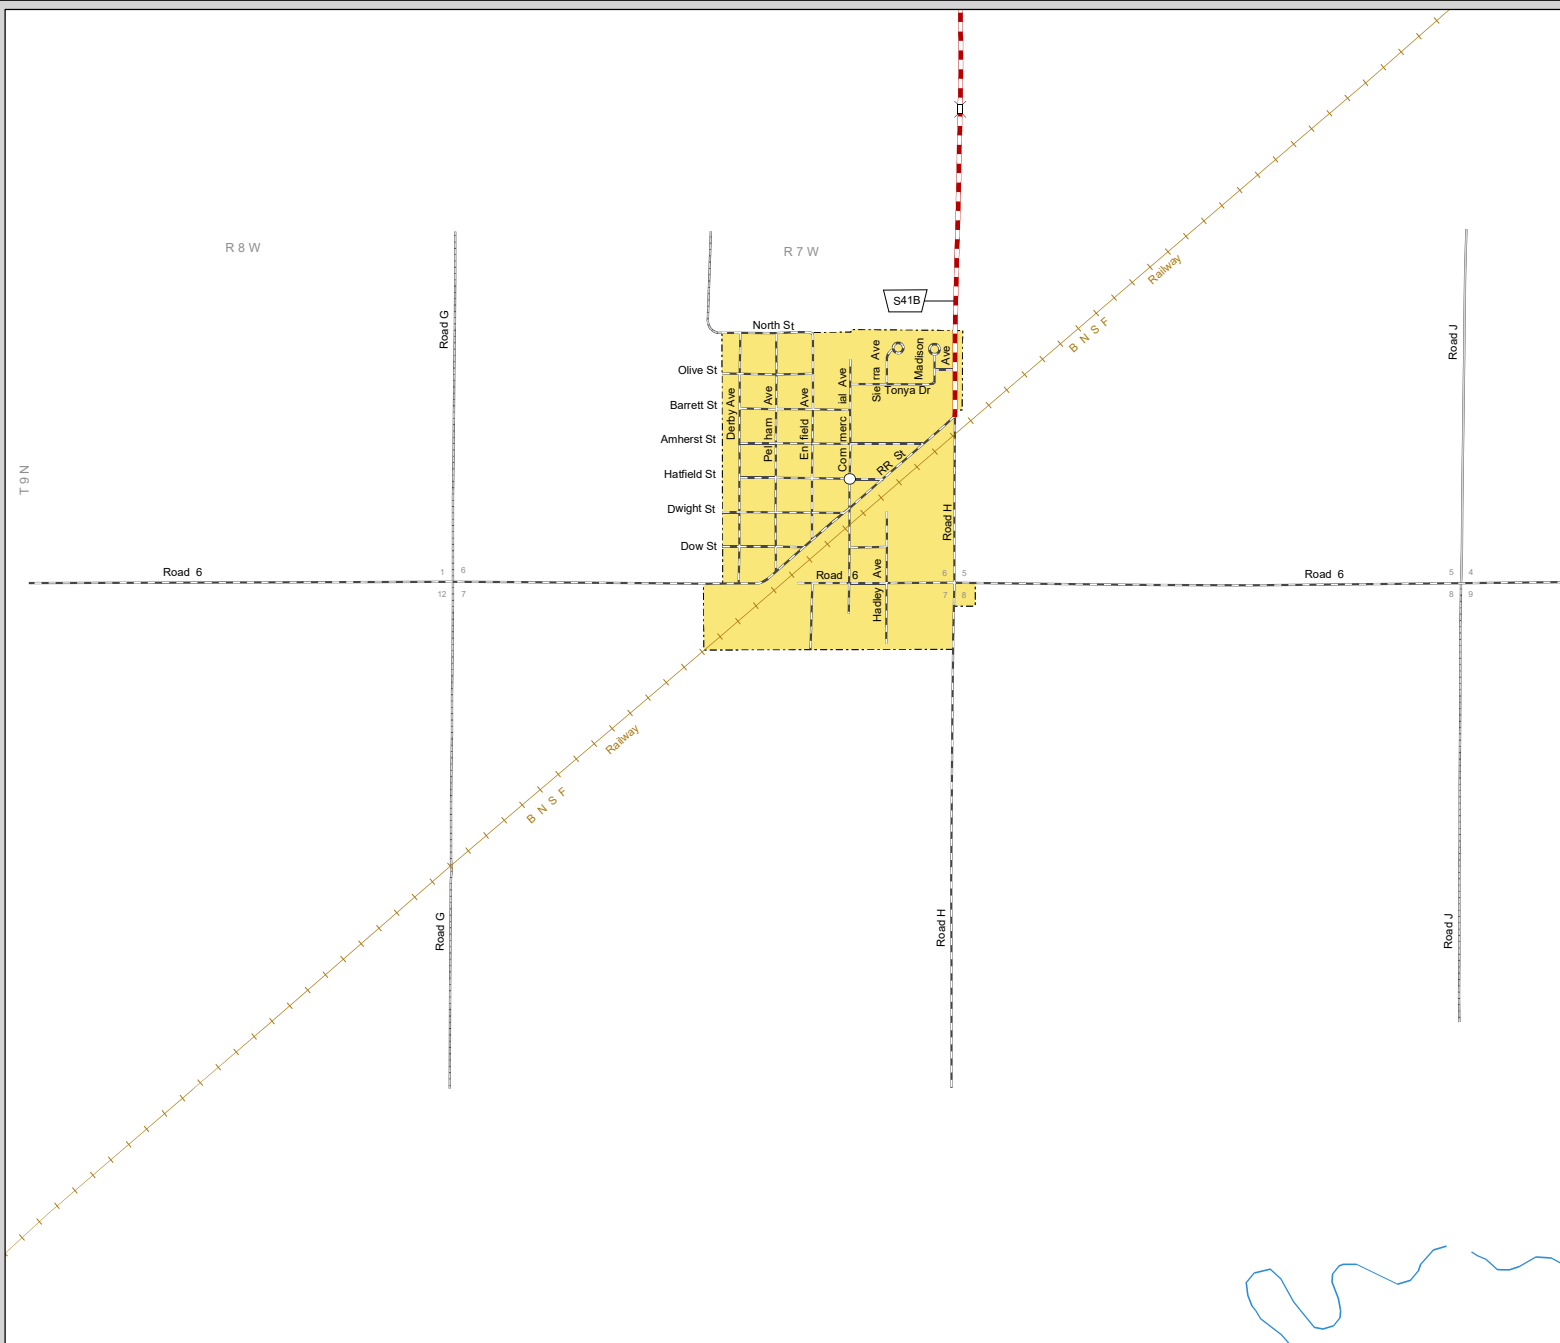

GILTNER

HAMILTON COUNTY
NEBRASKA
POPULATION 352
2019

1. **STATE HIGHWAYS**
2. Interstate Highway
   - Divided Highway
   - Multiple Lane Undivided Highway
   - Concrete/Brick Surface
   - Asphalt/Bituminous Surface
   - Gravel or Crushed Rock
3. **CITY STREETS AND COUNTY ROADS**
4. Divided Street
   - Concrete/Brick Surface
   - Asphalt/Bituminous Surface
   - Gravel or Crushed Rock
   - Unimproved
   - Primitive
   - Interstate Numbered Route
   - U.S. Numbered Route
   - State Numbered Route
   - State Numbered Spur
   - State Numbered Link
   - Street Name
   - County Seat
   - City Center
   - Corporate Limits