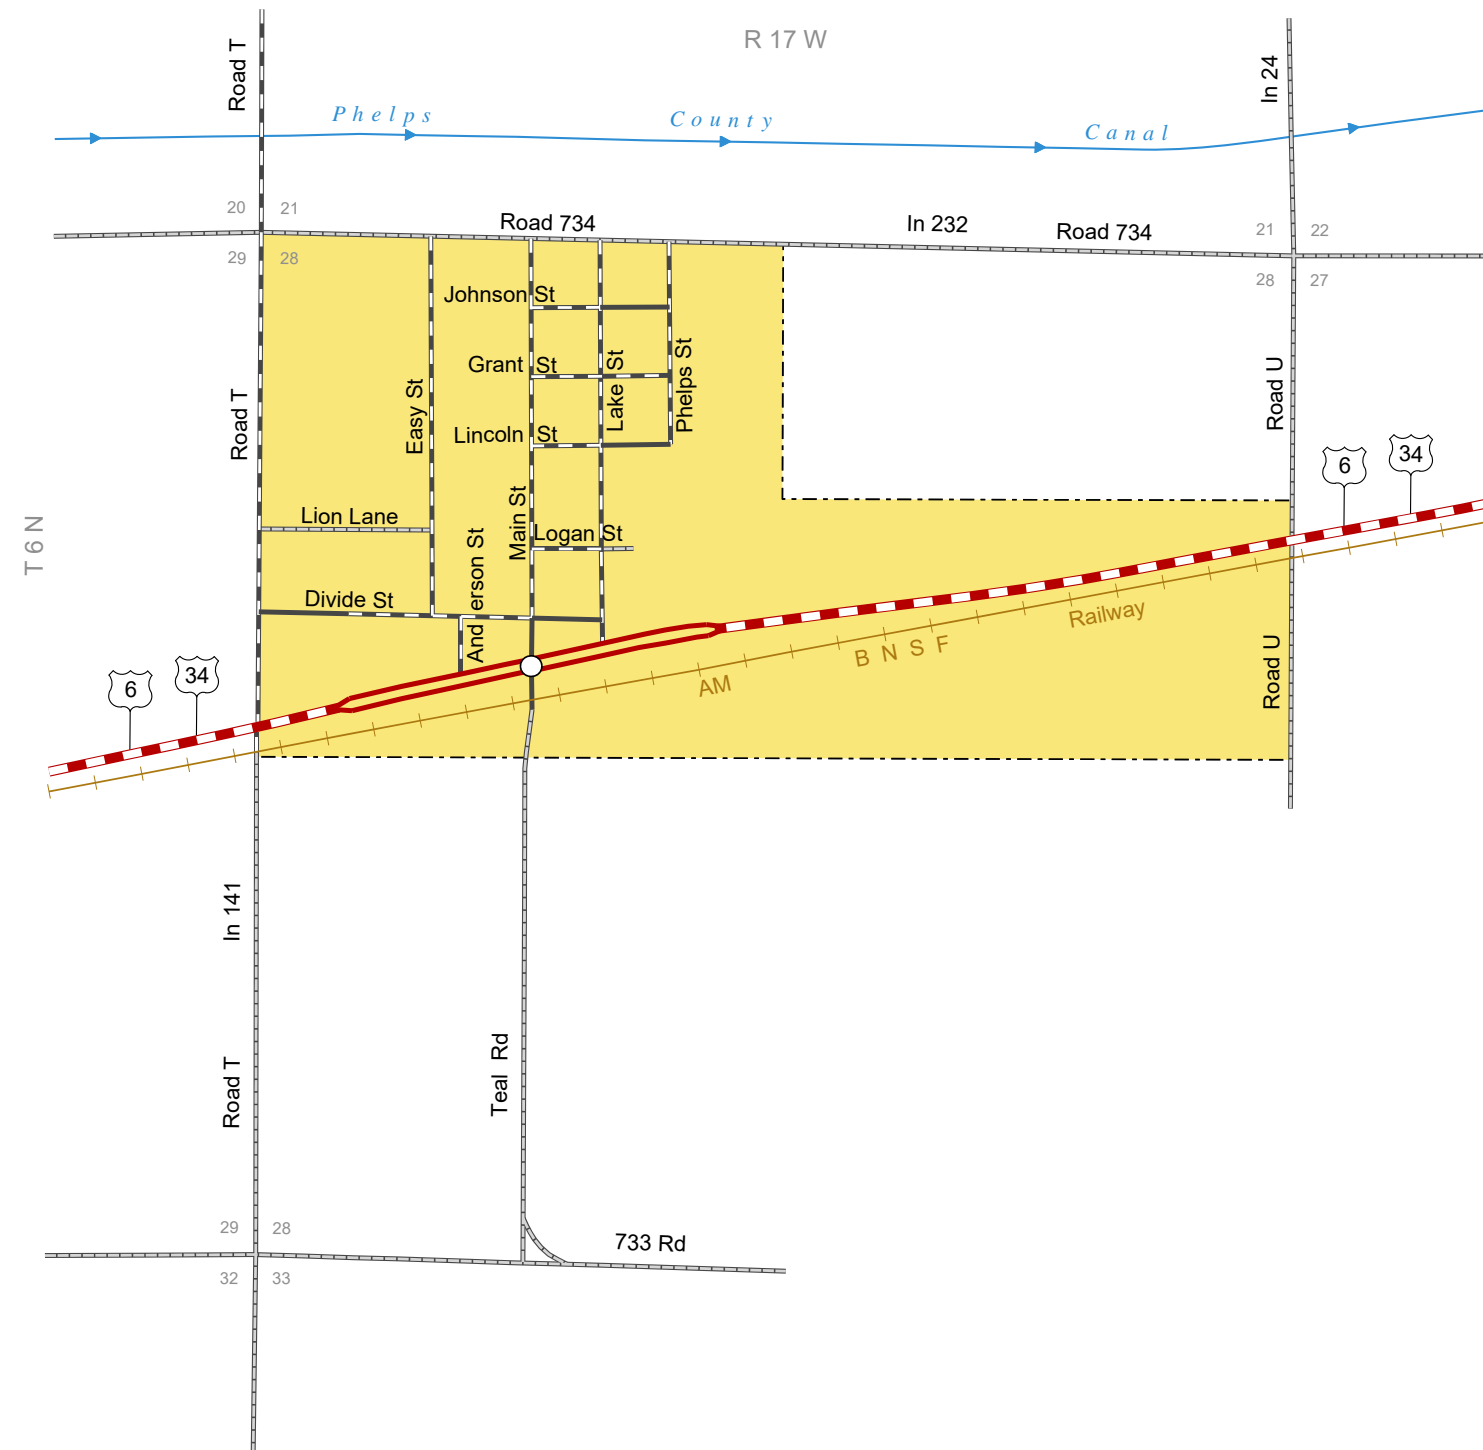

FUNK
 PHELPS COUNTY
 NEBRASKA
 POPULATION 194
 2017

- STATE HIGHWAYS**
- Interstate Highway
 - Divided Highway
 - Multiple Lane Undivided Highway
 - Concrete/Brick Surface
 - Asphalt/Bituminous Surface
 - Gravel or Crushed Rock
- CITY STREETS AND COUNTY ROADS**
- Divided Street
 - Concrete/Brick Surface
 - Asphalt/Bituminous Surface
 - Gravel or Crushed Rock
 - Unimproved
 - Primitive
 - Interstate Numbered Route
 - U.S. Numbered Route
 - State Numbered Route
 - State Numbered Spur
 - State Numbered Link
 - Street Name
 - County Seat
 - City Center
 - Corporate Limits