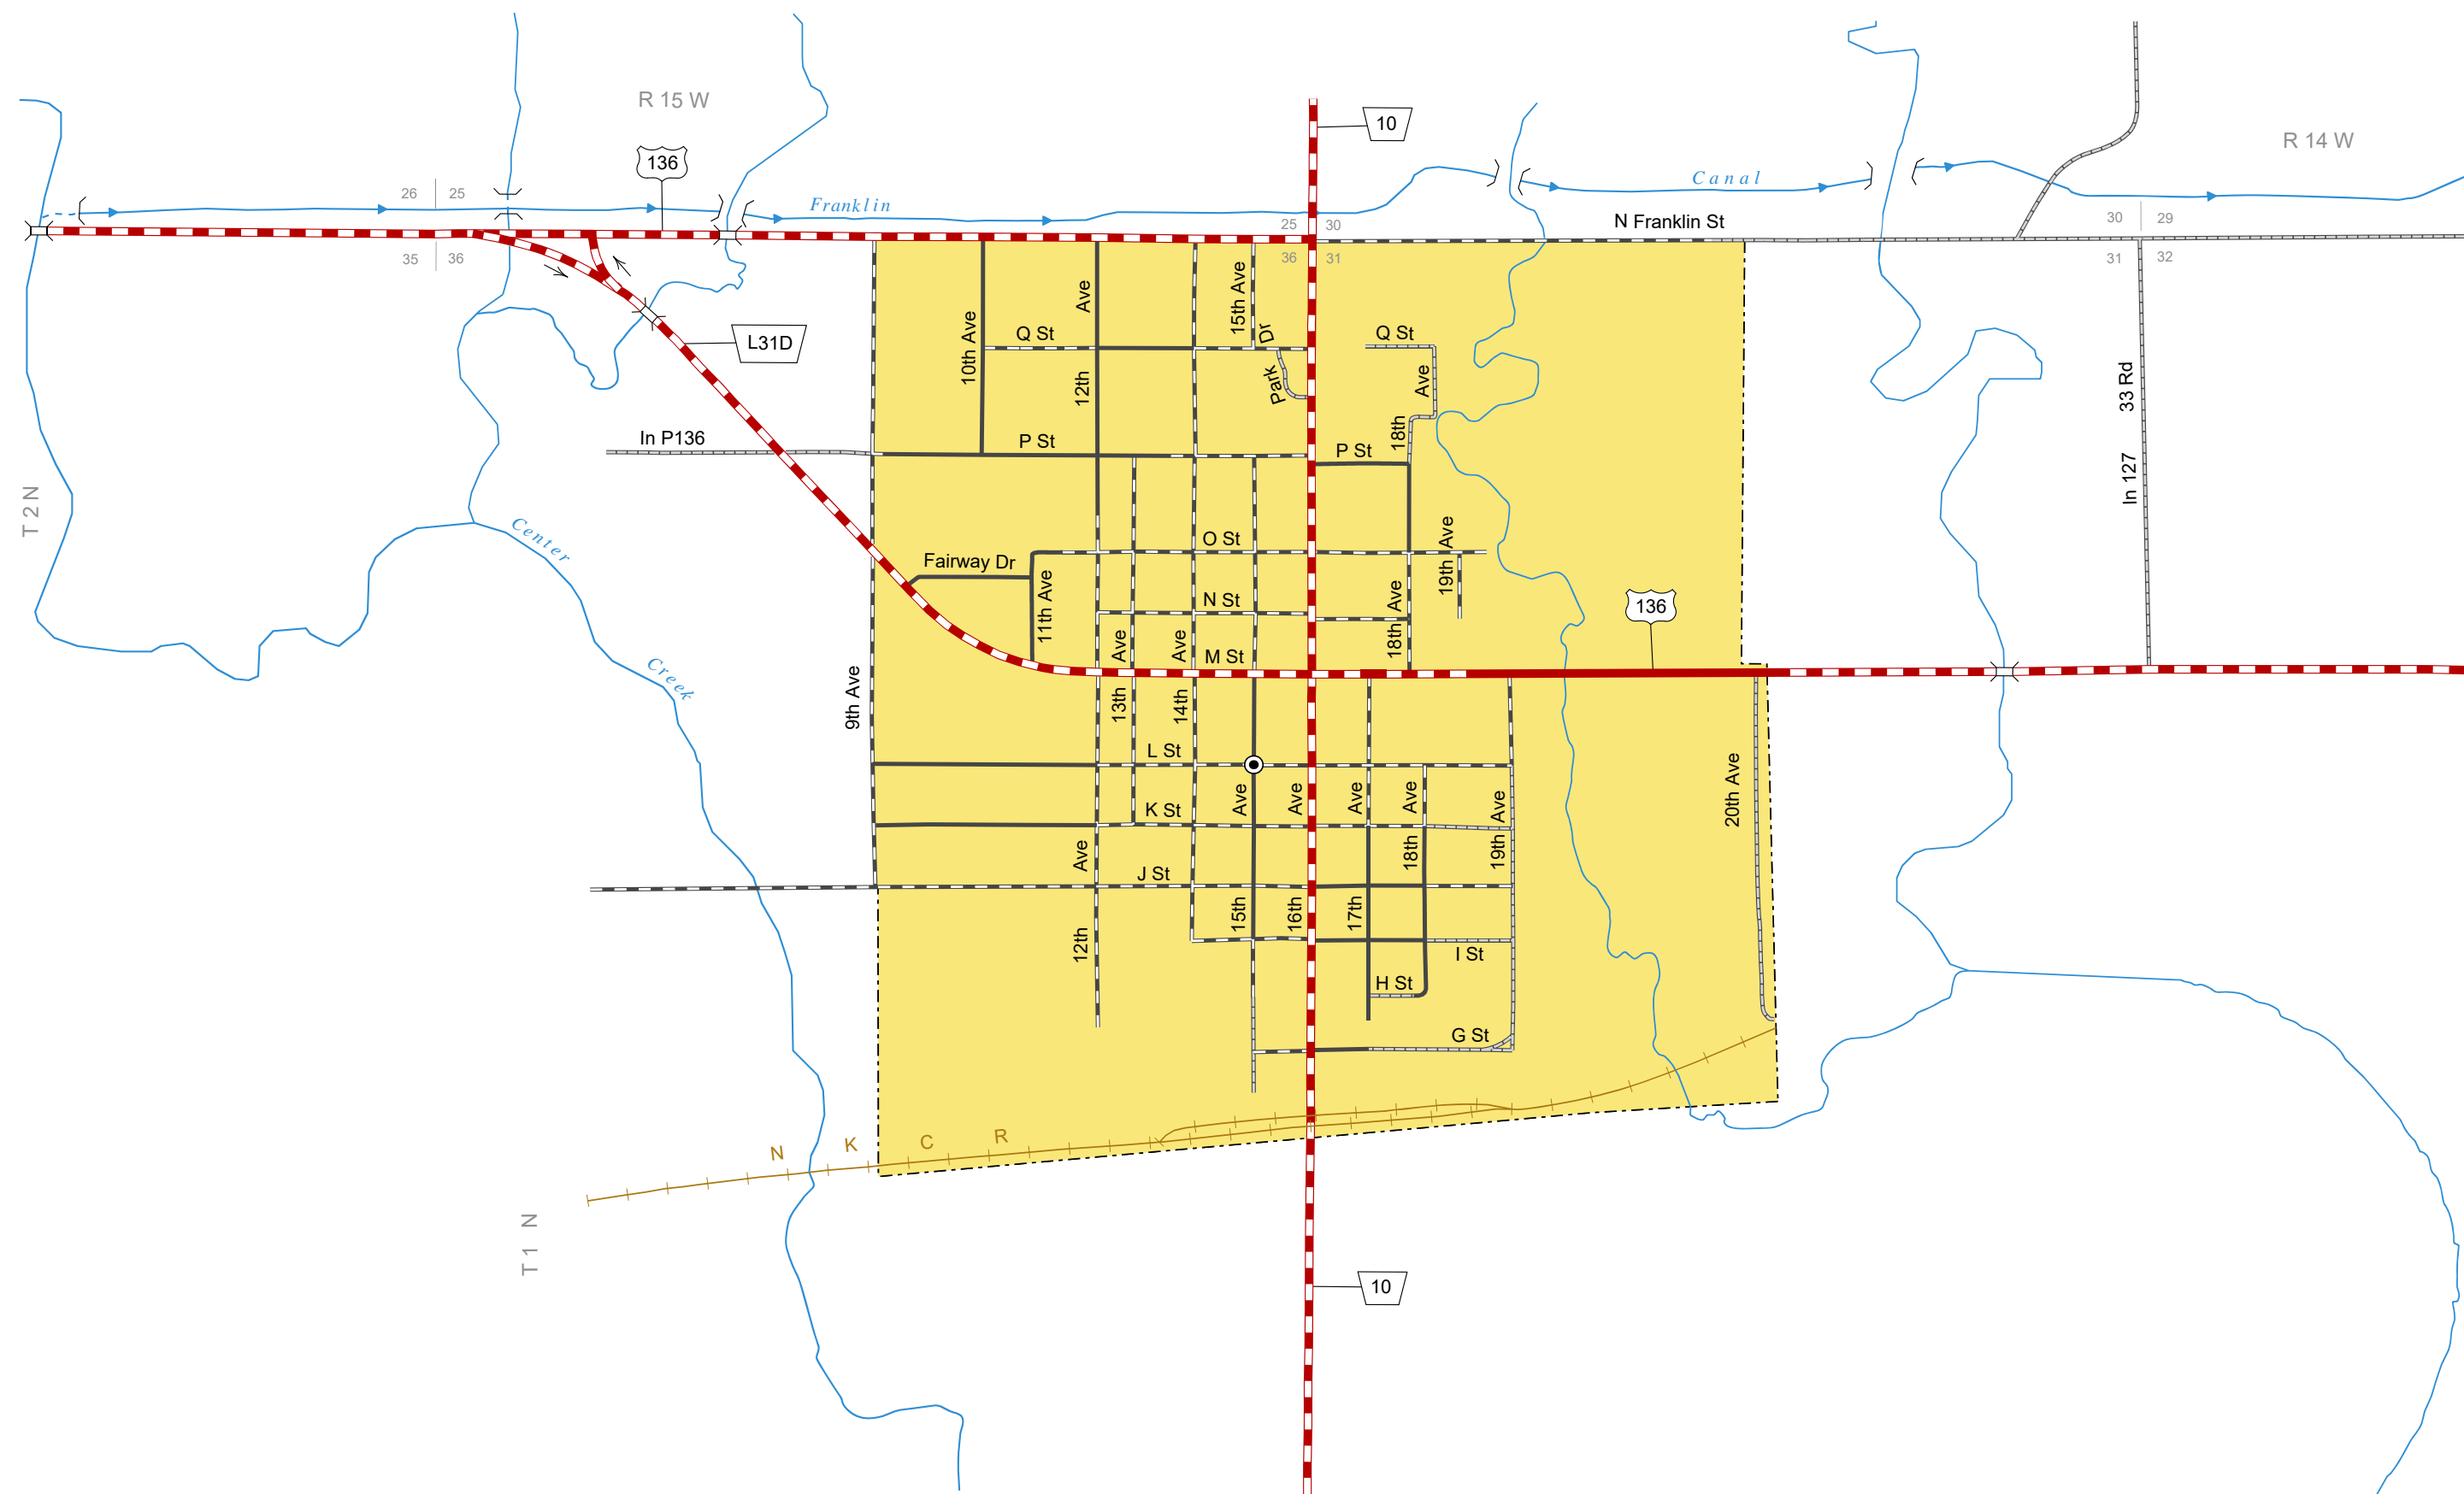

# FRANKLIN

FRANKLIN COUNTY  
NEBRASKA  
POPULATION 1,000  
2017

## STATE HIGHWAYS

- Interstate Highway
- Divided Highway
- Multiple Lane Undivided Highway
- Concrete/Brick Surface
- Asphalt/Bituminous Surface
- Gravel or Crushed Rock

## CITY STREETS AND COUNTY ROADS

- Divided Street
- Concrete/Brick Surface
- Asphalt/Bituminous Surface
- Gravel or Crushed Rock
- Unimproved
- Primitive
- Interstate Numbered Route
- U.S. Numbered Route
- State Numbered Route
- State Numbered Spur
- State Numbered Link
- Street Name
- County Seat
- City Center
- Corporate Limits

# NEBRASKA

Good Life. Great Journey.

DEPARTMENT OF TRANSPORTATION