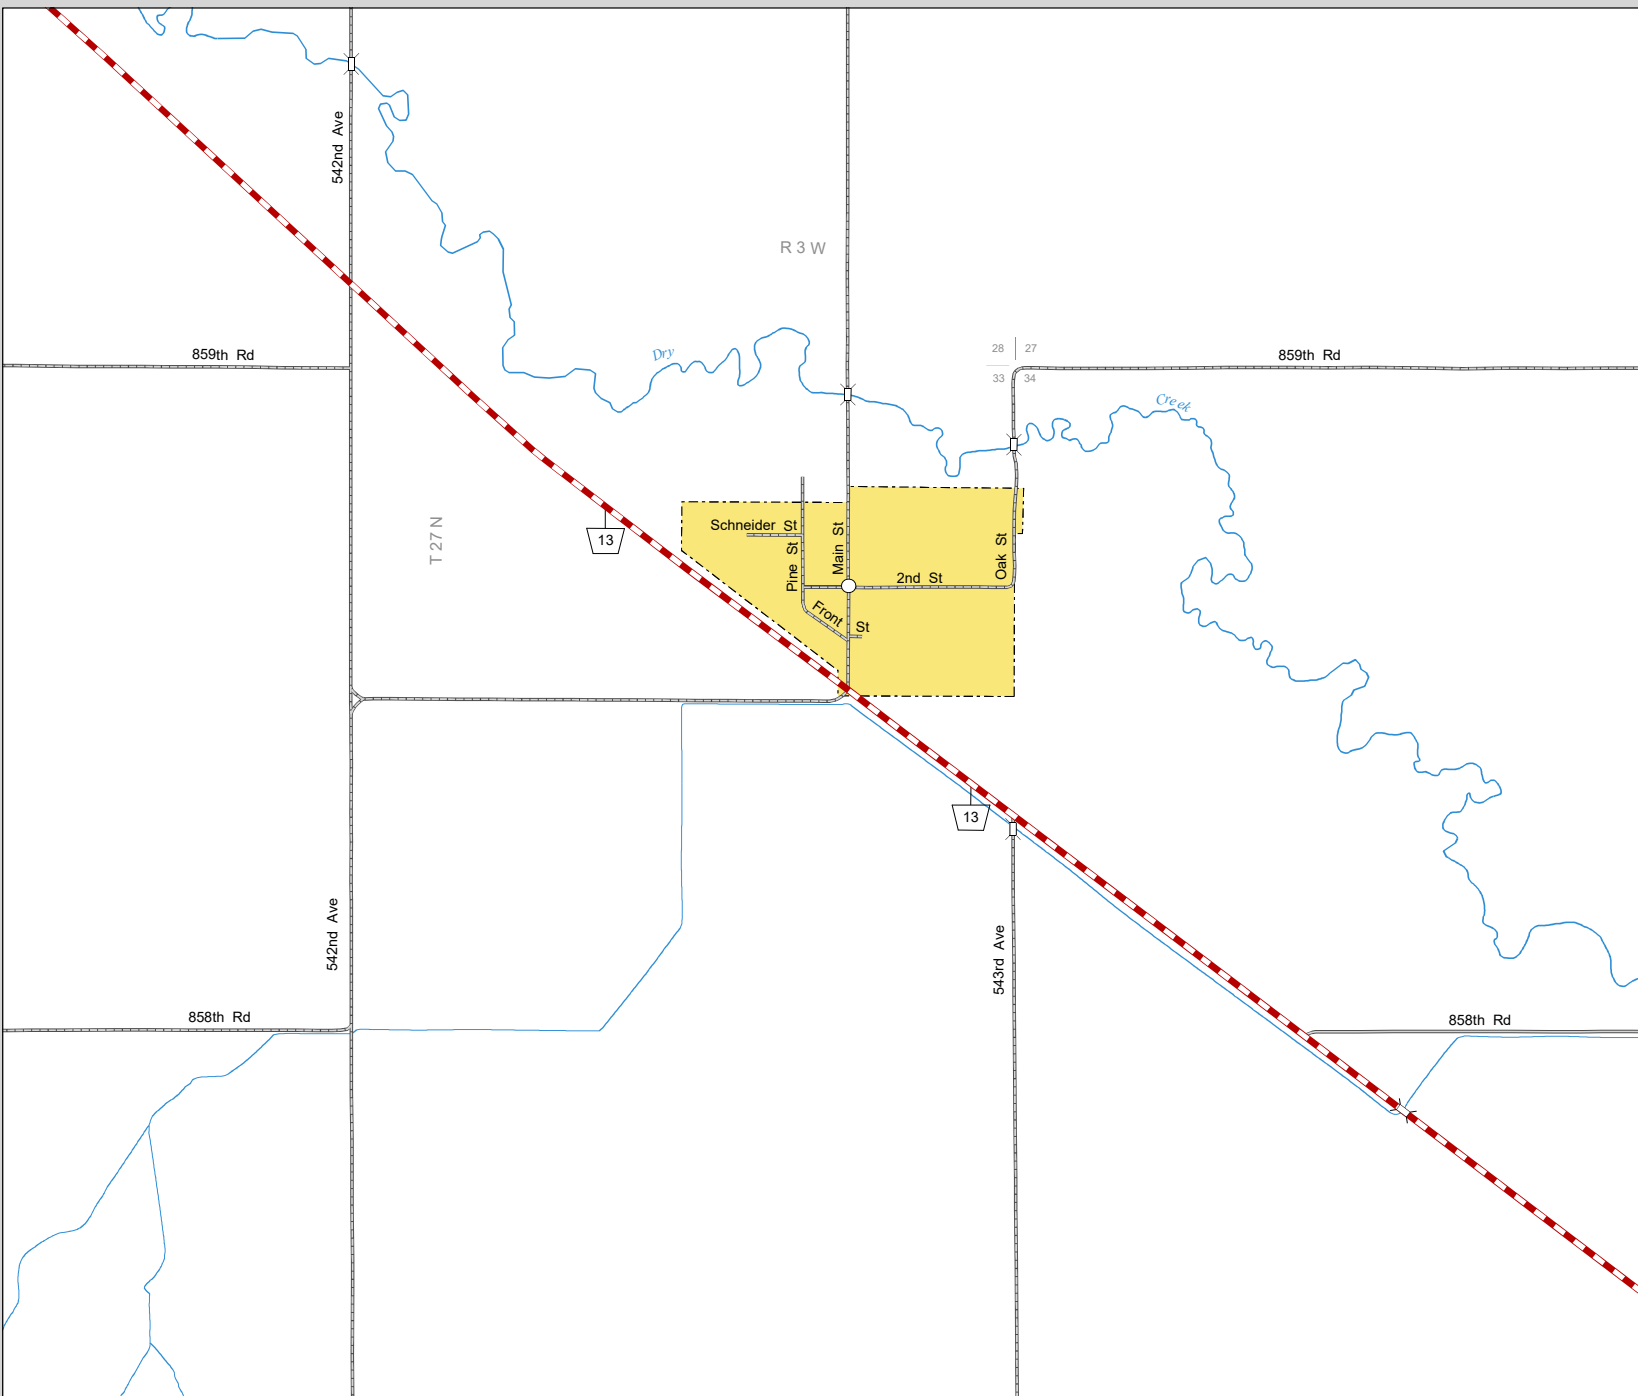

FOSTER

PIERCE COUNTY
NEBRASKA
POPULATION 51
2020

- **STATE HIGHWAYS**
- Interstate Highway
- Divided Highway
- Multiple Lane Undivided Highway
- Concrete/Brick Surface
- Asphalt/Bituminous Surface
- Gravel or Crushed Rock
- **CITY STREETS AND COUNTY ROADS**
- Divided Street
- Concrete/Brick Surface
- Asphalt/Bituminous Surface
- Gravel or Crushed Rock
- Unimproved
- Primitive
- Interstate Numbered Route
- U.S. Numbered Route
- State Numbered Route
- State Numbered Spur
- State Numbered Link
- Street Name
- County Seat
- City Center
- Corporate Limits