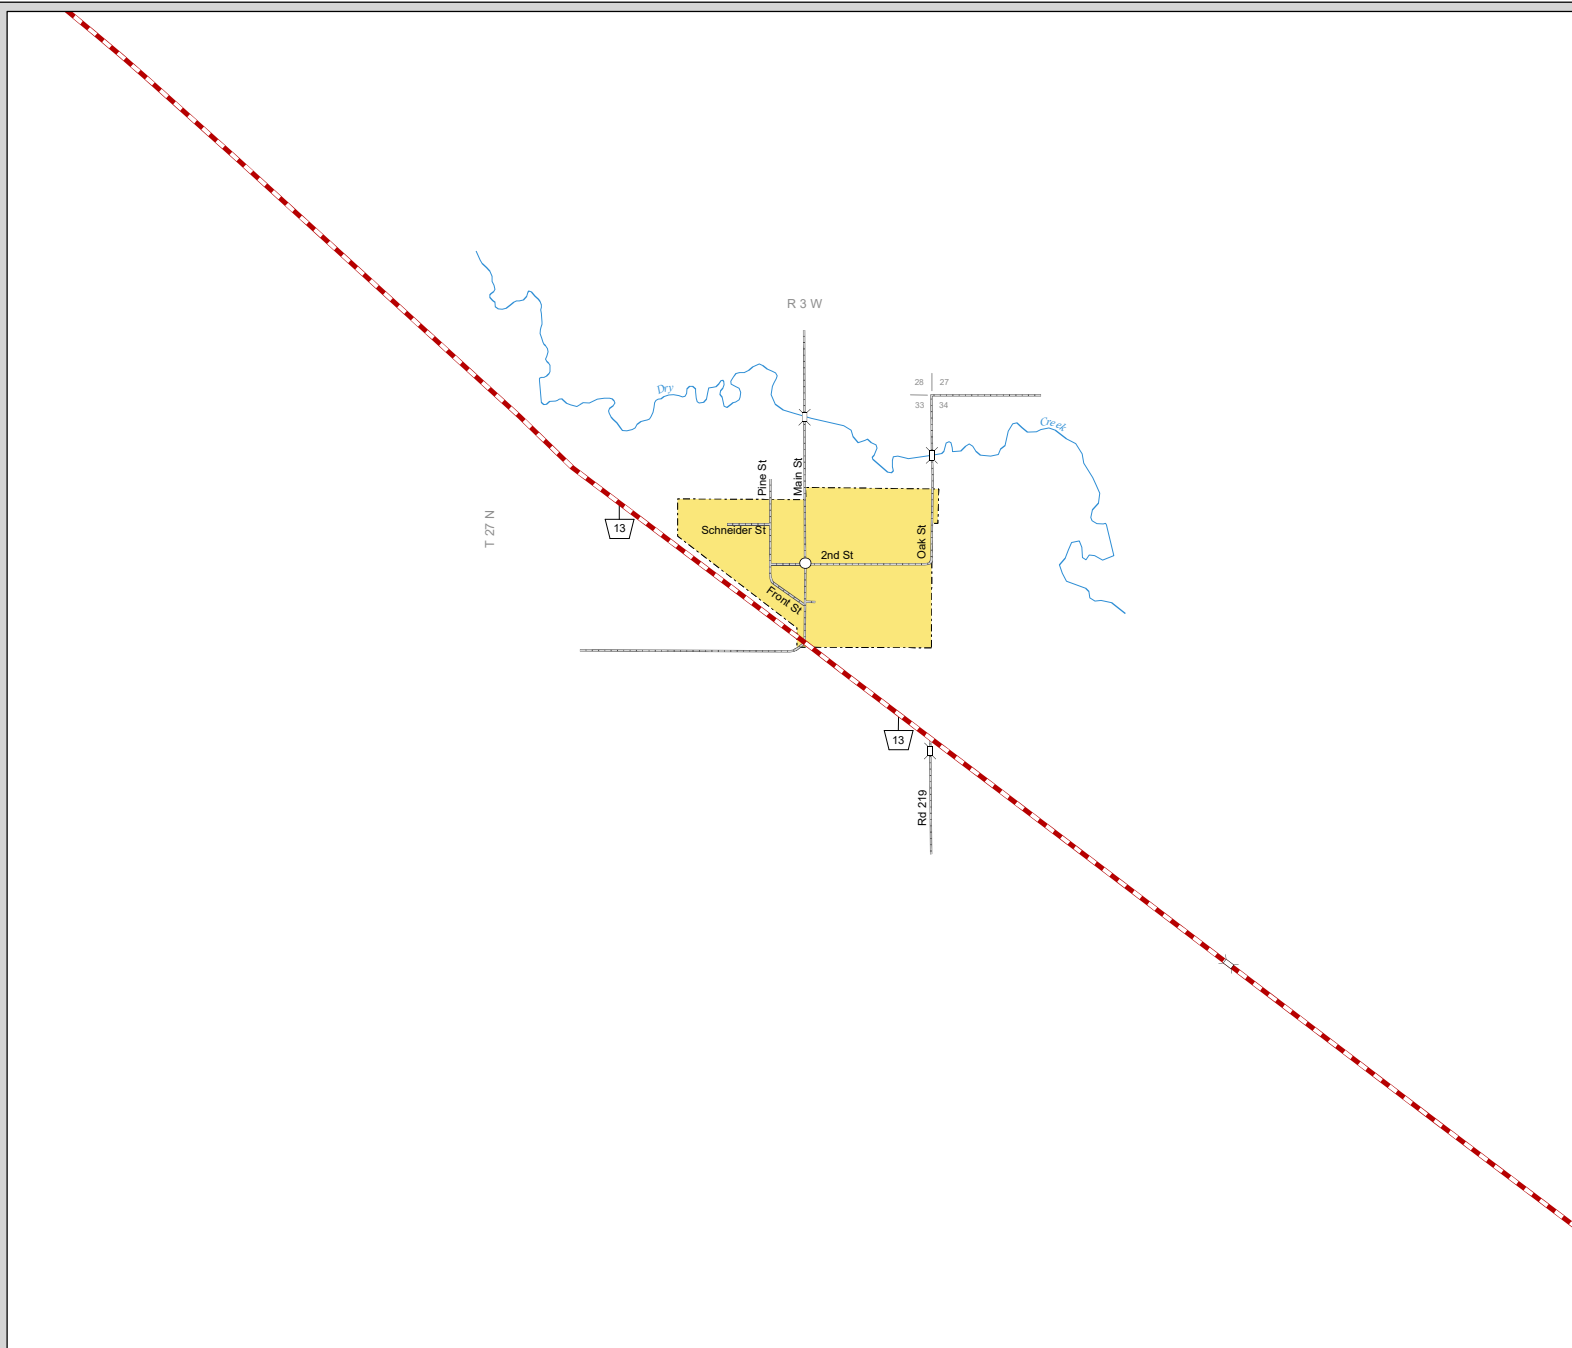

FOSTER

PIERCE COUNTY
NEBRASKA
POPULATION 51
2019

1. **STATE HIGHWAYS**
2. Interstate Highway
   - Divided Highway
   - Multiple Lane Undivided Highway
   - Concrete/Brick Surface
   - Asphalt/Bituminous Surface
   - Gravel or Crushed Rock
3. **CITY STREETS AND COUNTY ROADS**
4. Divided Street
   - Concrete/Brick Surface
   - Asphalt/Bituminous Surface
   - Unimproved
   - Primitive
   - Interstate Numbered Route
   - U.S. Numbered Route
   - State Numbered Route
   - State Numbered Spur
   - State Numbered Link
   - Main St Street Name
   - County Seat
   - City Center
   - Corporate Limits