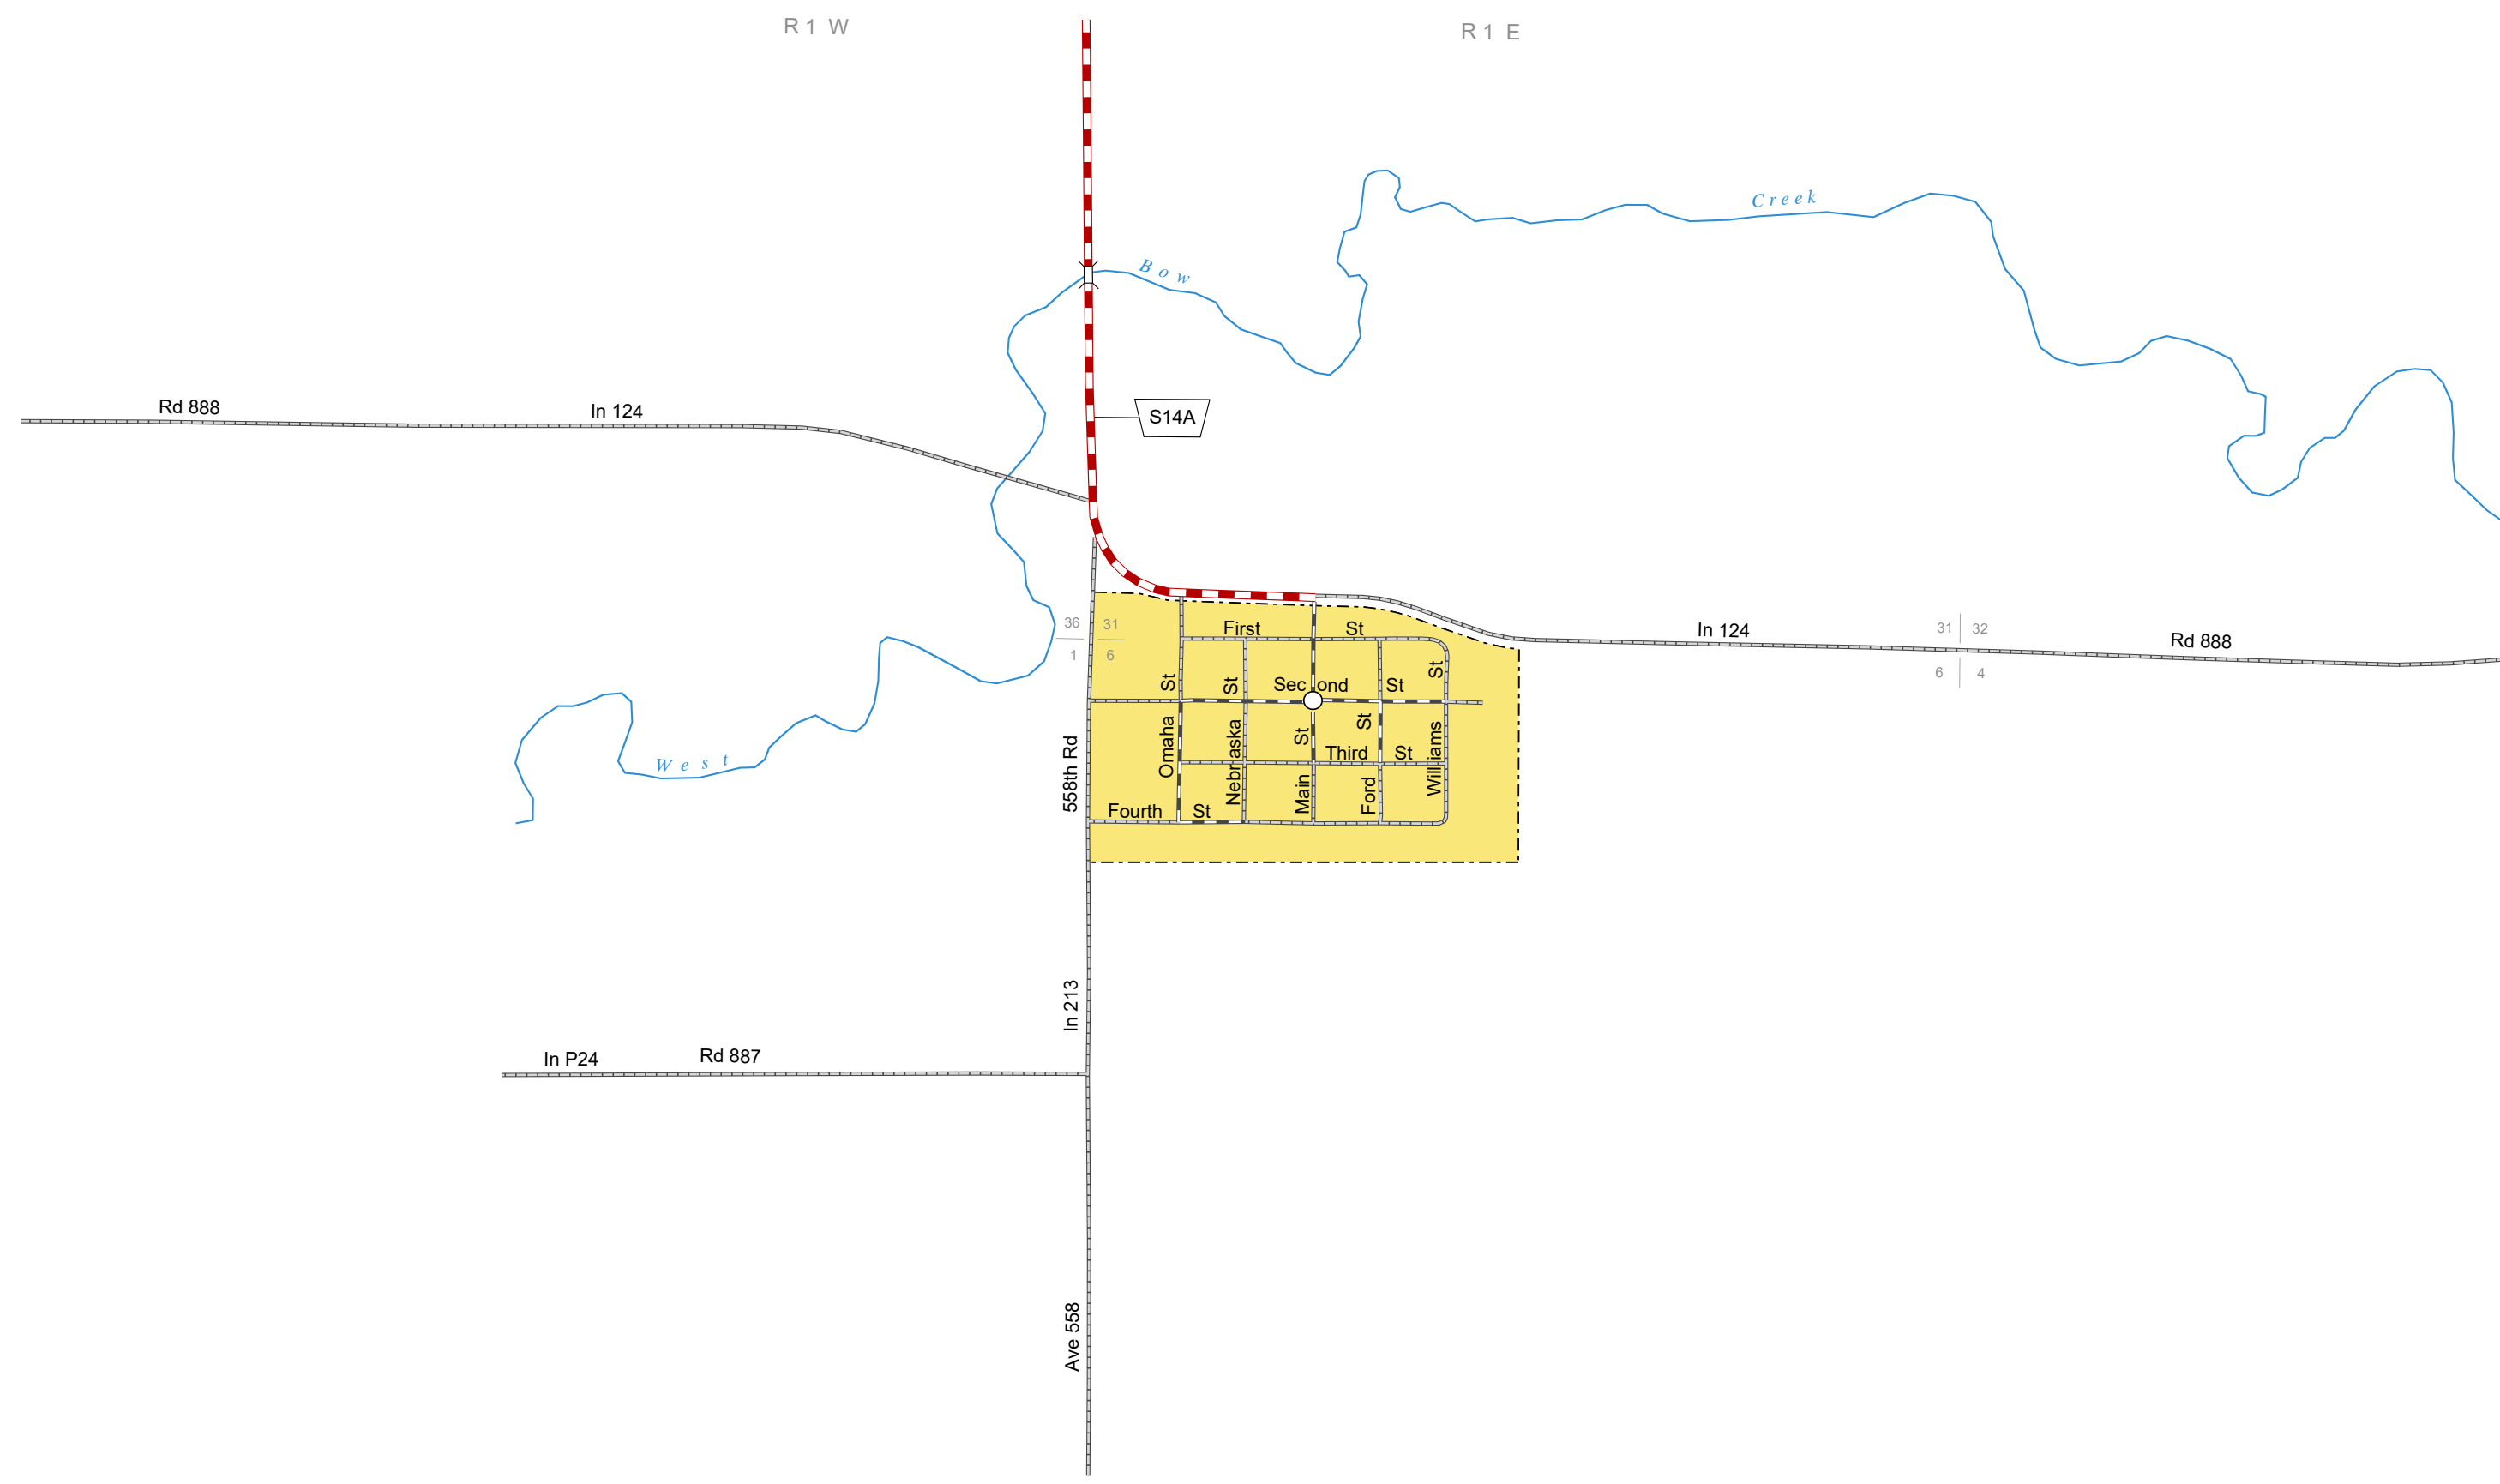

FORDYCE

CEDAR COUNTY
NEBRASKA
POPULATION 139
2017

- STATE HIGHWAYS**
- Interstate Highway
 - Divided Highway
 - Multiple Lane Undivided Highway
 - Concrete/Brick Surface
 - Asphalt/Bituminous Surface
 - Gravel or Crushed Rock
- CITY STREETS AND COUNTY ROADS**
- Divided Street
 - Concrete/Brick Surface
 - Asphalt/Bituminous Surface
 - Gravel or Crushed Rock
 - Unimproved
 - Primitive
 - Interstate Numbered Route
 - U.S. Numbered Route
 - State Numbered Route
 - State Numbered Spur
 - State Numbered Link
 - Street Name
 - County Seat
 - City Center
 - Corporate Limits

This map is to be used for information only and is not intended to show ownership or to be definitive on which roads are public under Nebraska Law. The Nebraska Department of Transportation makes no warranties, guarantees or representations for the accuracy of this information and assumes no liability for errors or omissions. Any inconsistencies should be reported to NDOT.