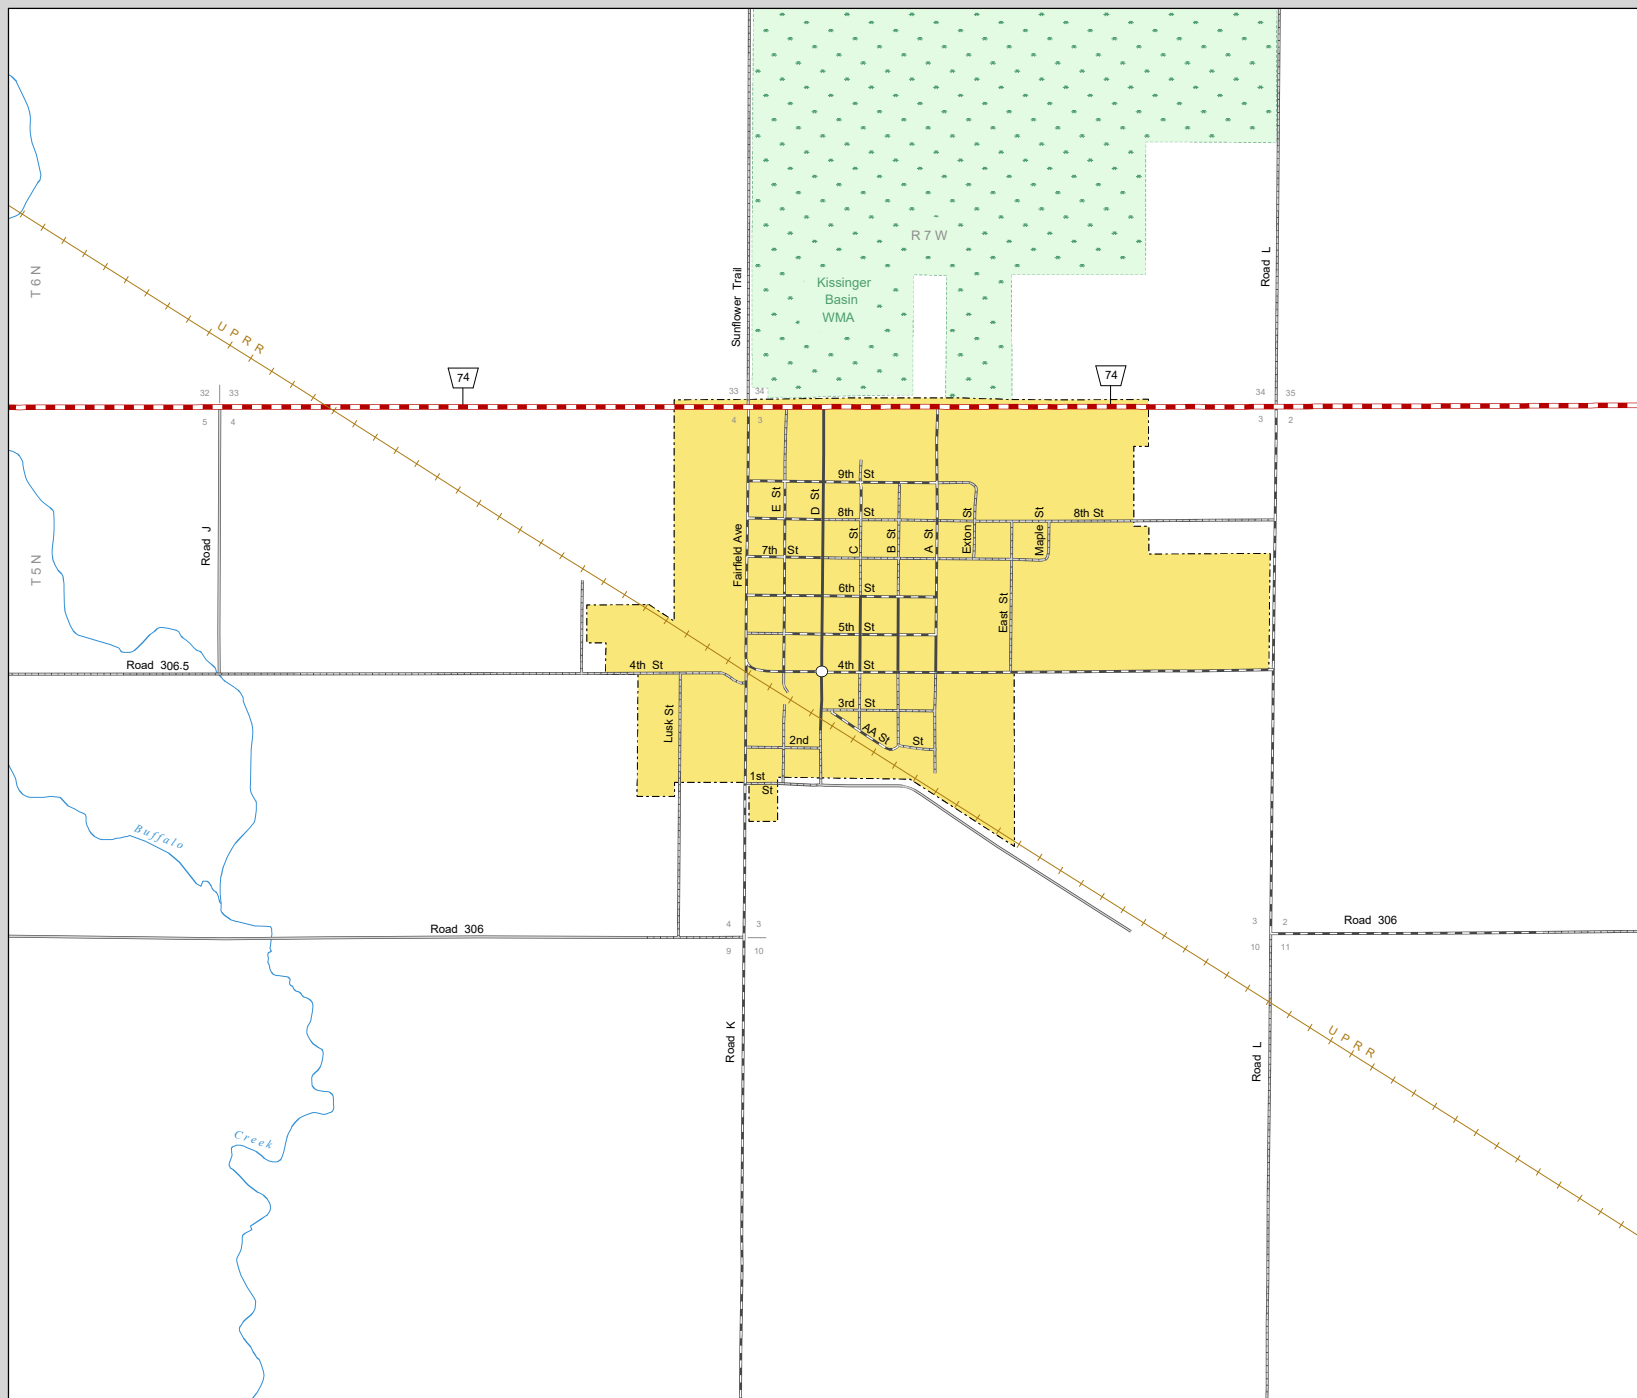

FAIRFIELD

CLAY COUNTY
NEBRASKA
POPULATION 387
2020

1. **STATE HIGHWAYS**
2. Interstate Highway
   - Divided Highway
   - Multiple Lane Undivided Highway
   - Concrete/Brick Surface
   - Asphalt/Bituminous Surface
   - Gravel or Crushed Rock
3. **CITY STREETS AND COUNTY ROADS**
4. Divided Street
   - Concrete/Brick Surface
   - Asphalt/Bituminous Surface
   - Gravel or Crushed Rock
   - Unimproved
   - Primitive
   - Interstate Numbered Route
   - U.S. Numbered Route
   - State Numbered Route
   - State Numbered Spur
   - State Numbered Link
   - Main St Street Name
   - County Seat
   - City Center
   - Corporate Limits