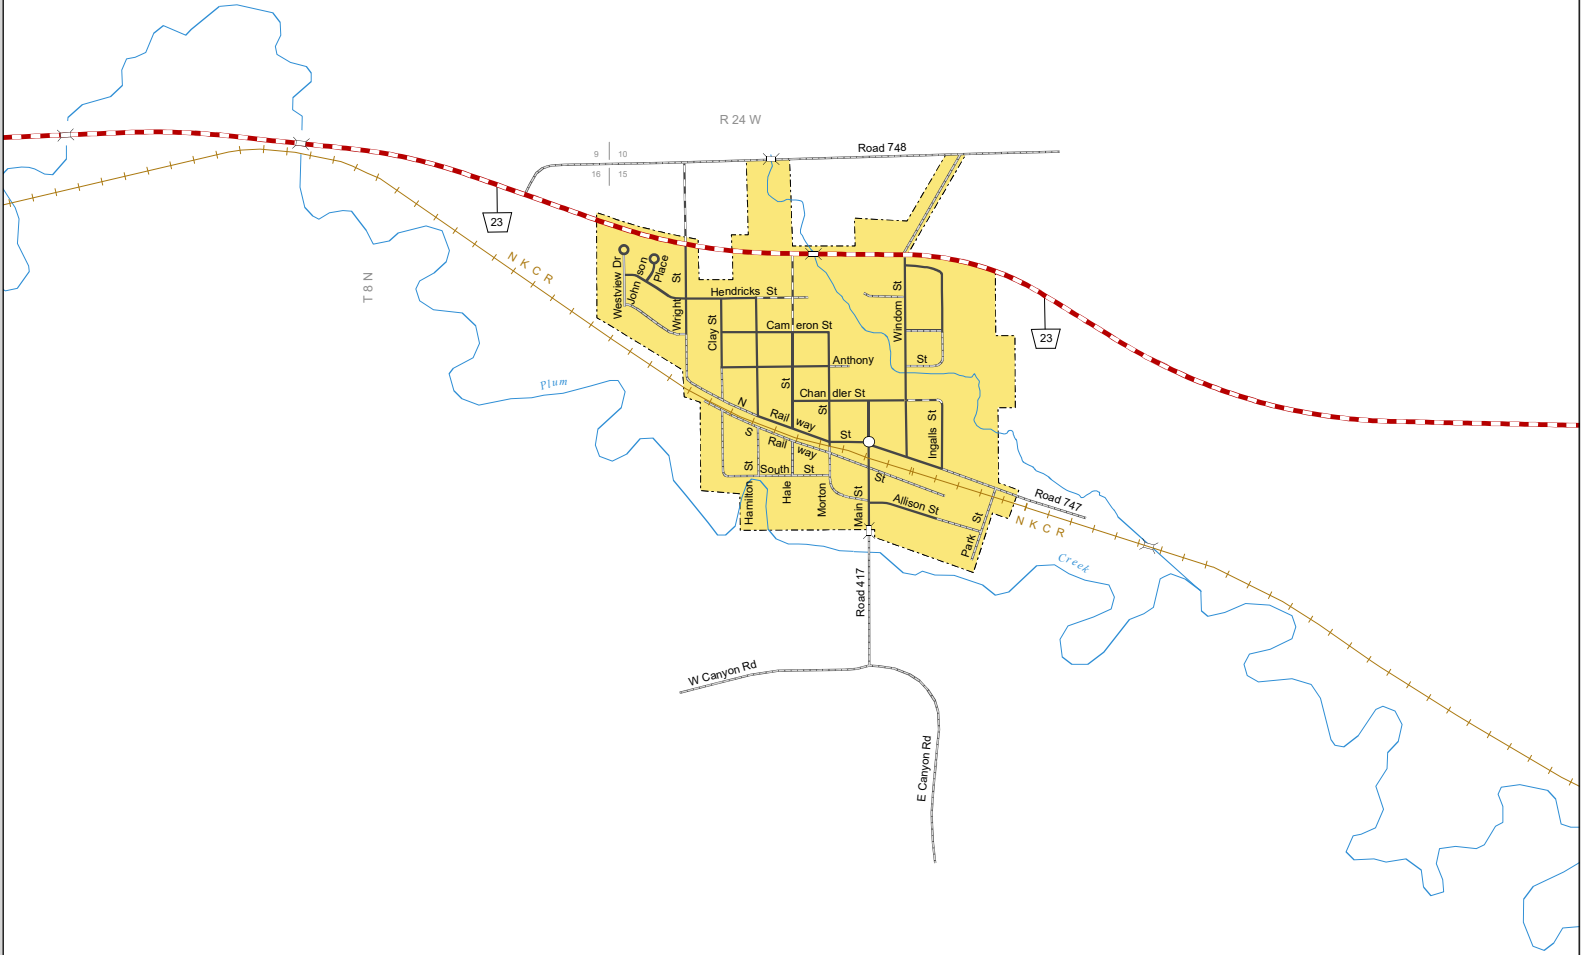

EUSTIS
FRONTIER COUNTY
NEBRASKA
POPULATION 401
2019

1. **STATE HIGHWAYS**
2. Interstate Highway
   - Divided Highway
   - Multiple Lane Undivided Highway
   - Concrete/Brick Surface
   - Asphalt/Bituminous Surface
   - Gravel or Crushed Rock
3. **CITY STREETS AND COUNTY ROADS**
4. Divided Street
   - Concrete/Brick Surface
   - Asphalt/Bituminous Surface
   - Gravel or Crushed Rock
   - Unimproved
   - Primitive
   - Interstate Numbered Route
   - U.S. Numbered Route
   - State Numbered Route
   - State Numbered Spur
   - State Numbered Link
   - Street Name
   - County Seat
   - City Center
   - Corporate Limits