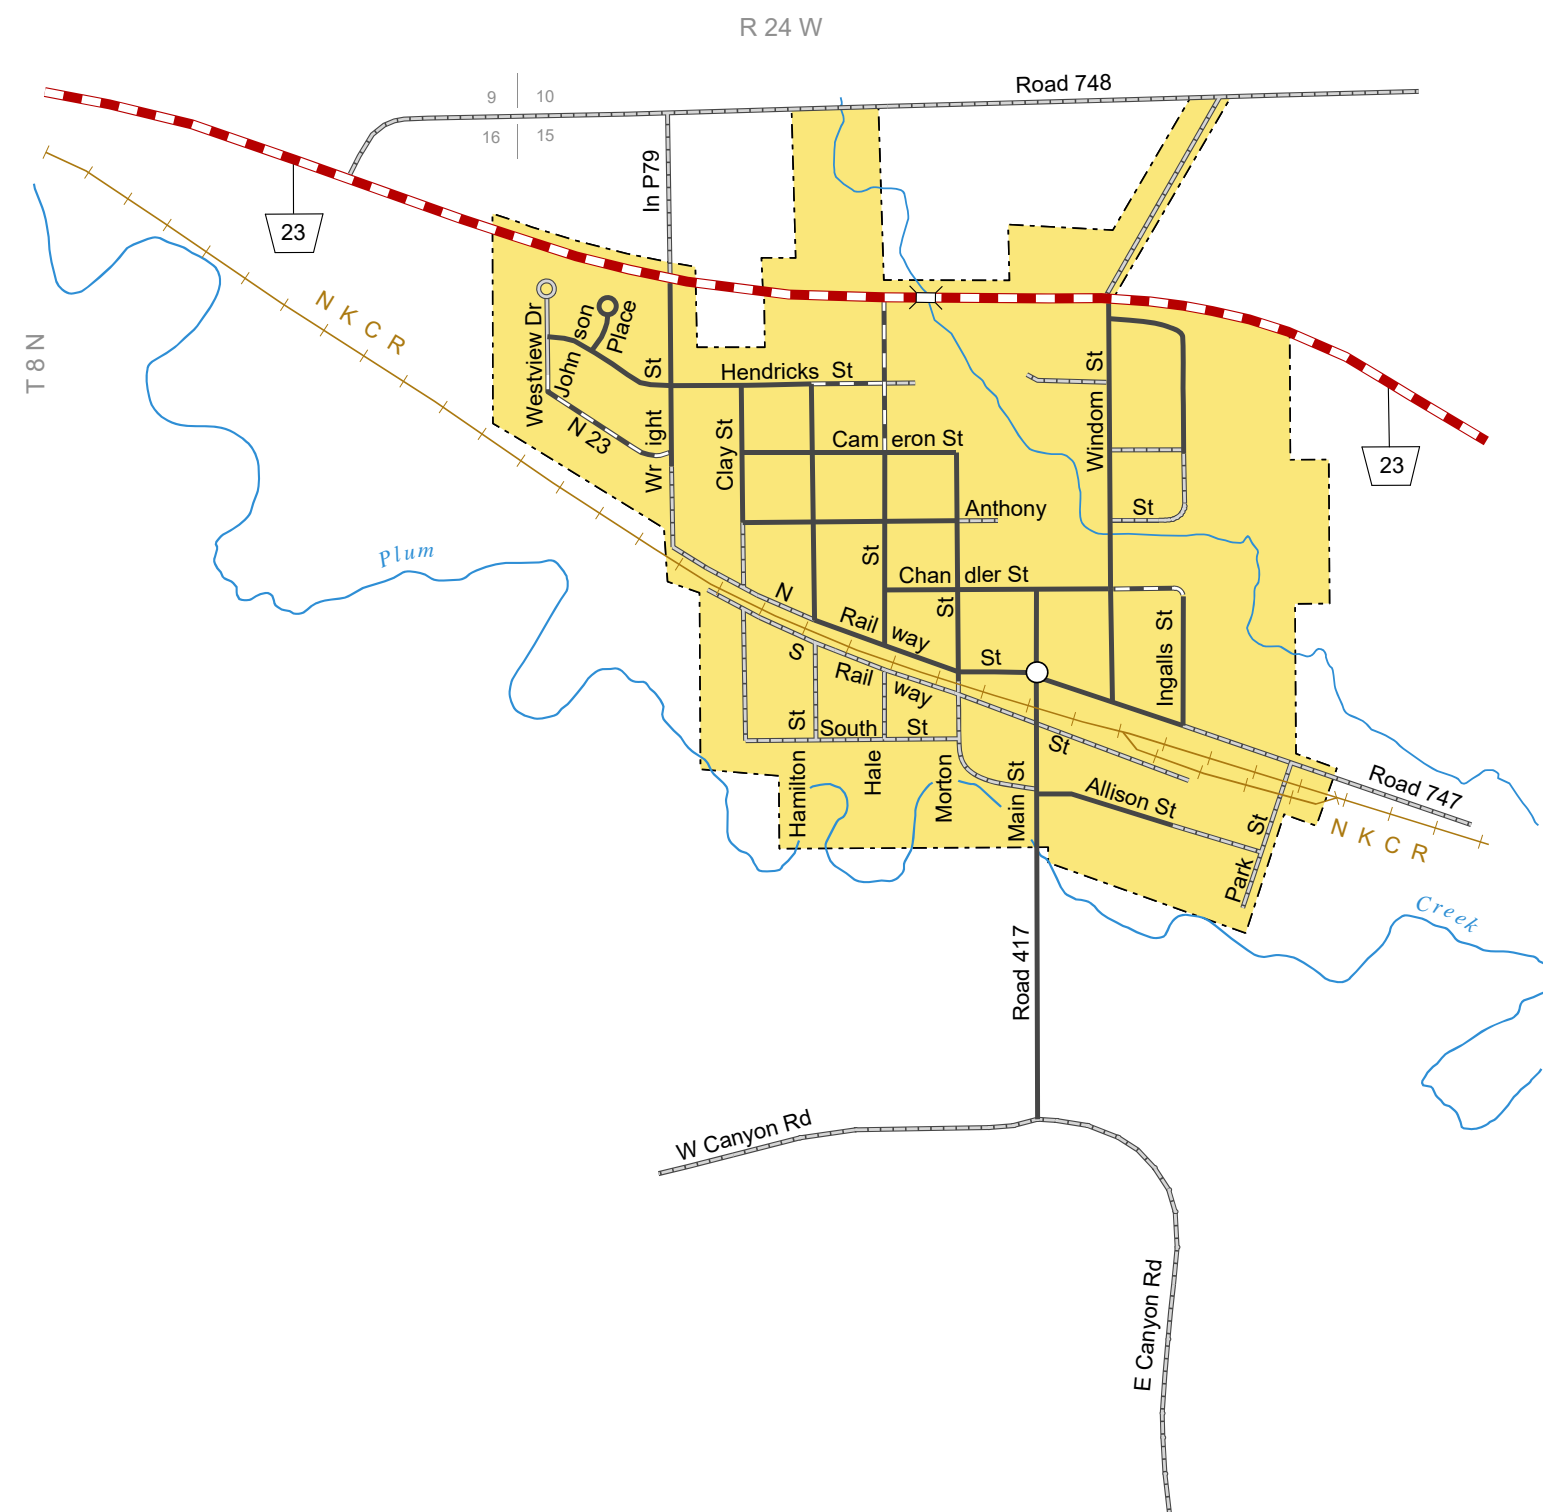

EUSTIS
 FRONTIER COUNTY
 NEBRASKA
 POPULATION 401
 2017

- STATE HIGHWAYS**
- Interstate Highway
 - Divided Highway
 - Multiple Lane Undivided Highway
 - Concrete/Brick Surface
 - Asphalt/Bituminous Surface
 - Gravel or Crushed Rock
- CITY STREETS AND COUNTY ROADS**
- Divided Street
 - Concrete/Brick Surface
 - Asphalt/Bituminous Surface
 - Gravel or Crushed Rock
 - Unimproved
 - Primitive
 - Interstate Numbered Route
 - U.S. Numbered Route
 - State Numbered Route
 - State Numbered Spur
 - State Numbered Link
 - Main St
 - Street Name
 - County Seat
 - City Center
 - Corporate Limits

This map is to be used for information only and is not intended to show ownership or to be definitive on which roads are public under Nebraska Law. The Nebraska Department of Transportation makes no warranties, guarantees or representations for the accuracy of this information and assumes no liability for errors or omissions. Any inconsistencies should be reported to NDOT.