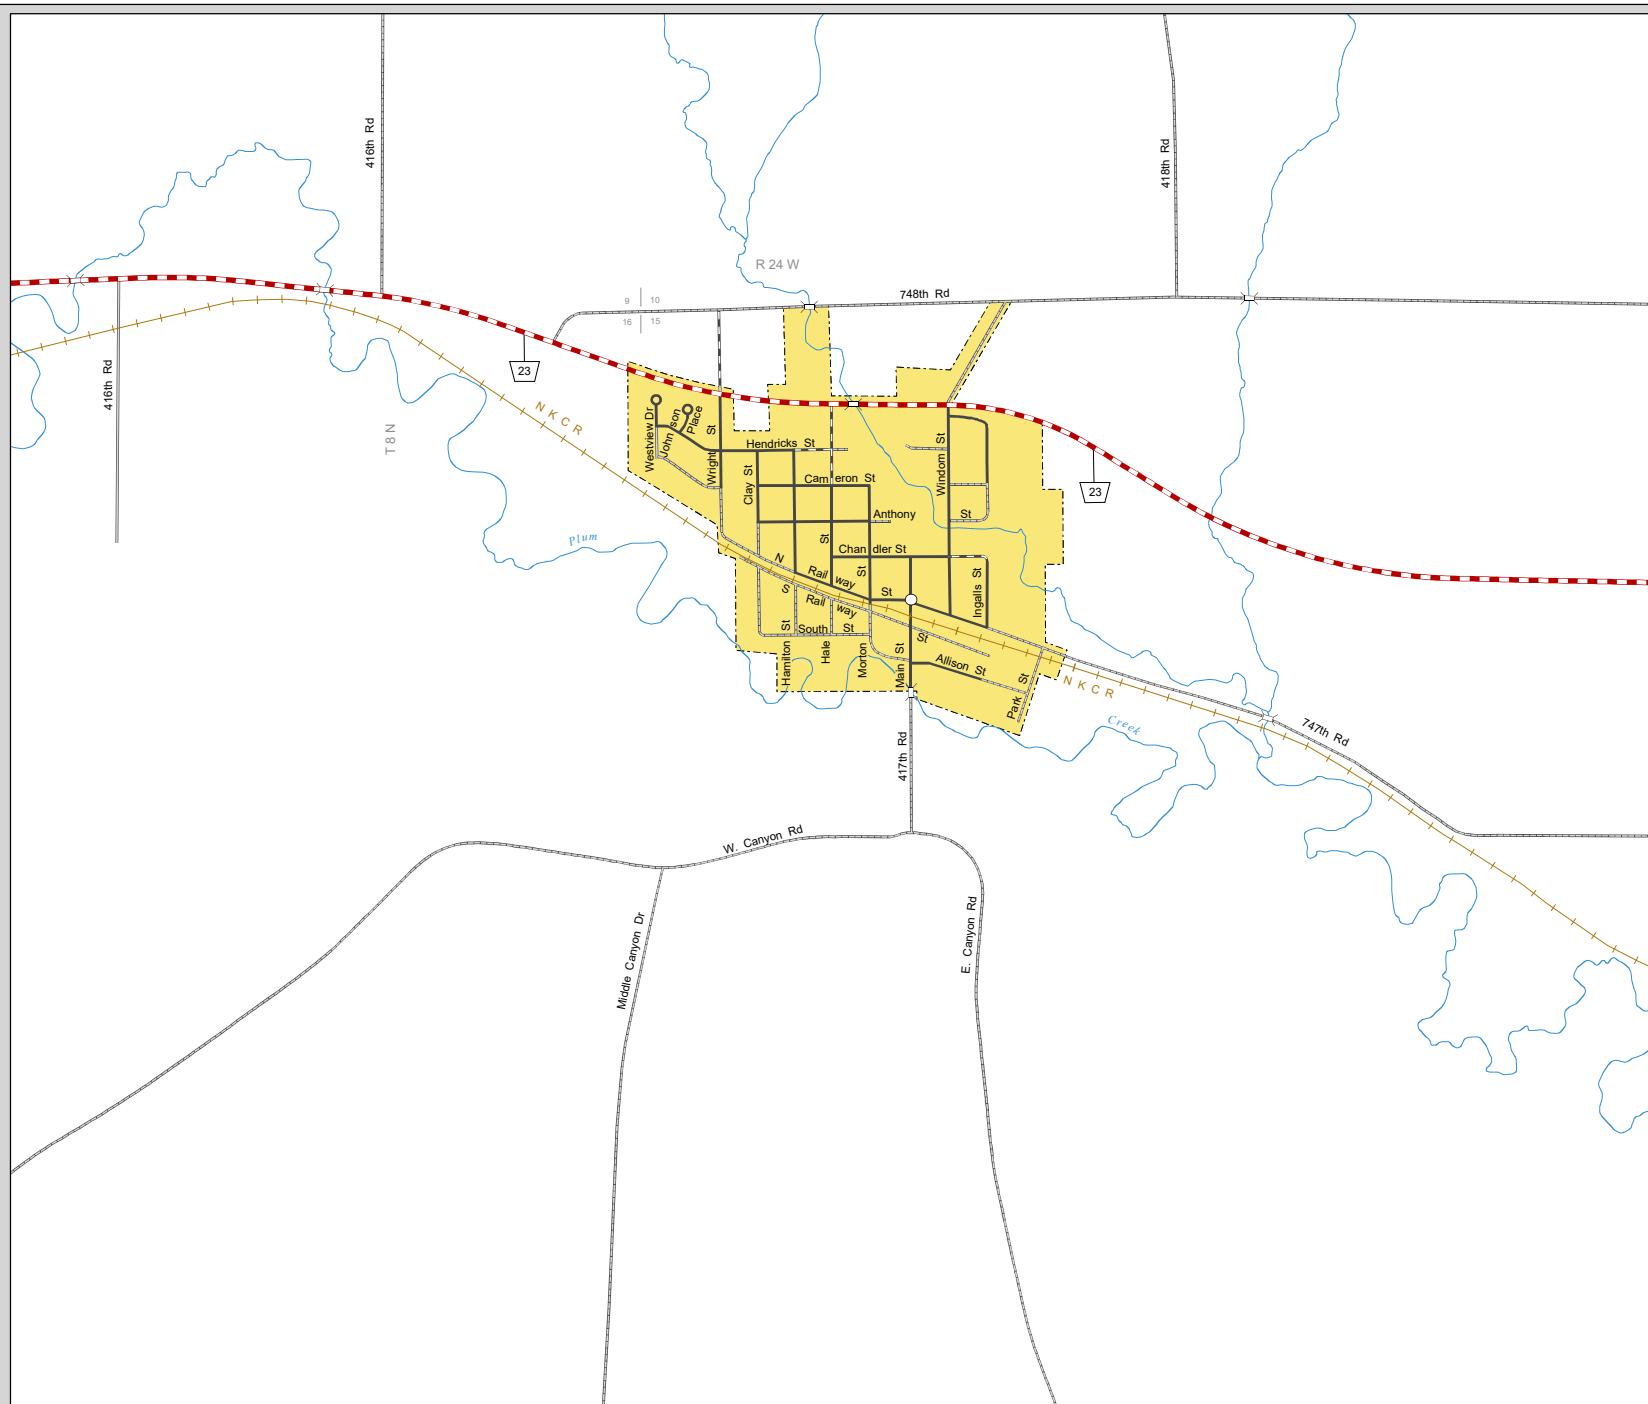

EUSTIS

FRONTIER COUNTY
NEBRASKA
POPULATION 401
2020

- **STATE HIGHWAYS**
- Interstate Highway
- Divided Highway
- Multiple Lane Undivided Highway
- Concrete/Brick Surface
- Asphalt/Bituminous Surface
- Gravel or Crushed Rock
- **CITY STREETS AND COUNTY ROADS**
- Divided Street
- Concrete/Brick Surface
- Asphalt/Bituminous Surface
- Gravel or Crushed Rock
- Unimproved
- Primitive
- Interstate Numbered Route
- U.S. Numbered Route
- State Numbered Route
- State Numbered Spur
- State Numbered Link
- Main St Street Name
- County Seat
- City Center
- Corporate Limits