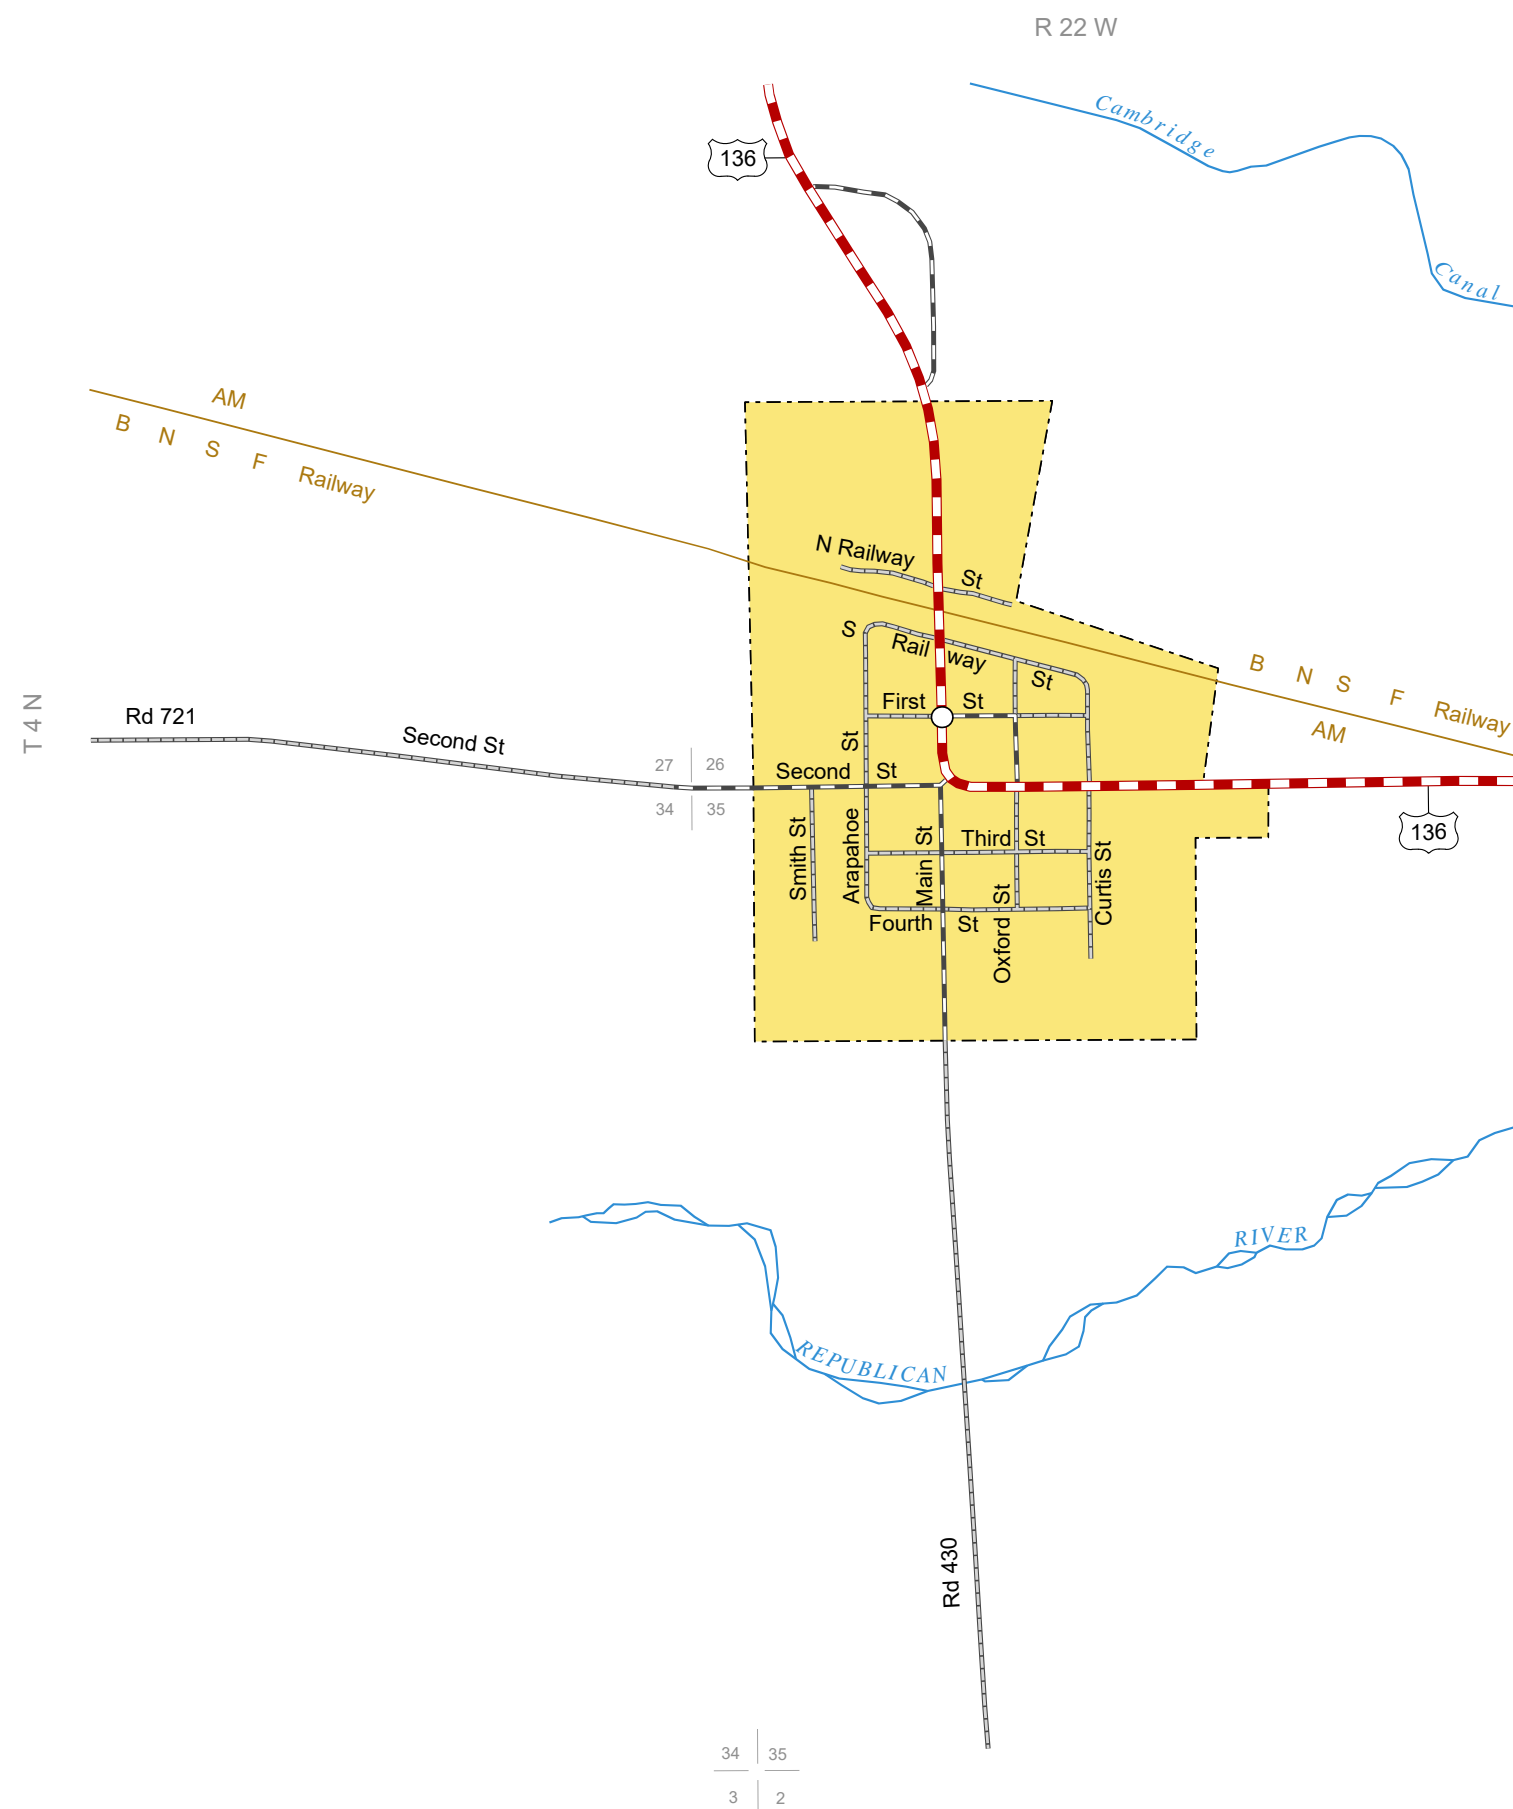

# EDISON

FURNAS COUNTY  
NEBRASKA  
POPULATION 133  
2017

- STATE HIGHWAYS**
- Interstate Highway
  - Divided Highway
  - Multiple Lane Undivided Highway
  - Concrete/Brick Surface
  - Asphalt/Bituminous Surface
  - Gravel or Crushed Rock
- CITY STREETS AND COUNTY ROADS**
- Divided Street
  - Concrete/Brick Surface
  - Asphalt/Bituminous Surface
  - Gravel or Crushed Rock
  - Unimproved
  - Primitive
  - Interstate Numbered Route
  - U.S. Numbered Route
  - State Numbered Route
  - State Numbered Spur
  - State Numbered Link
  - Street Name
  - County Seat
  - City Center
  - Corporate Limits