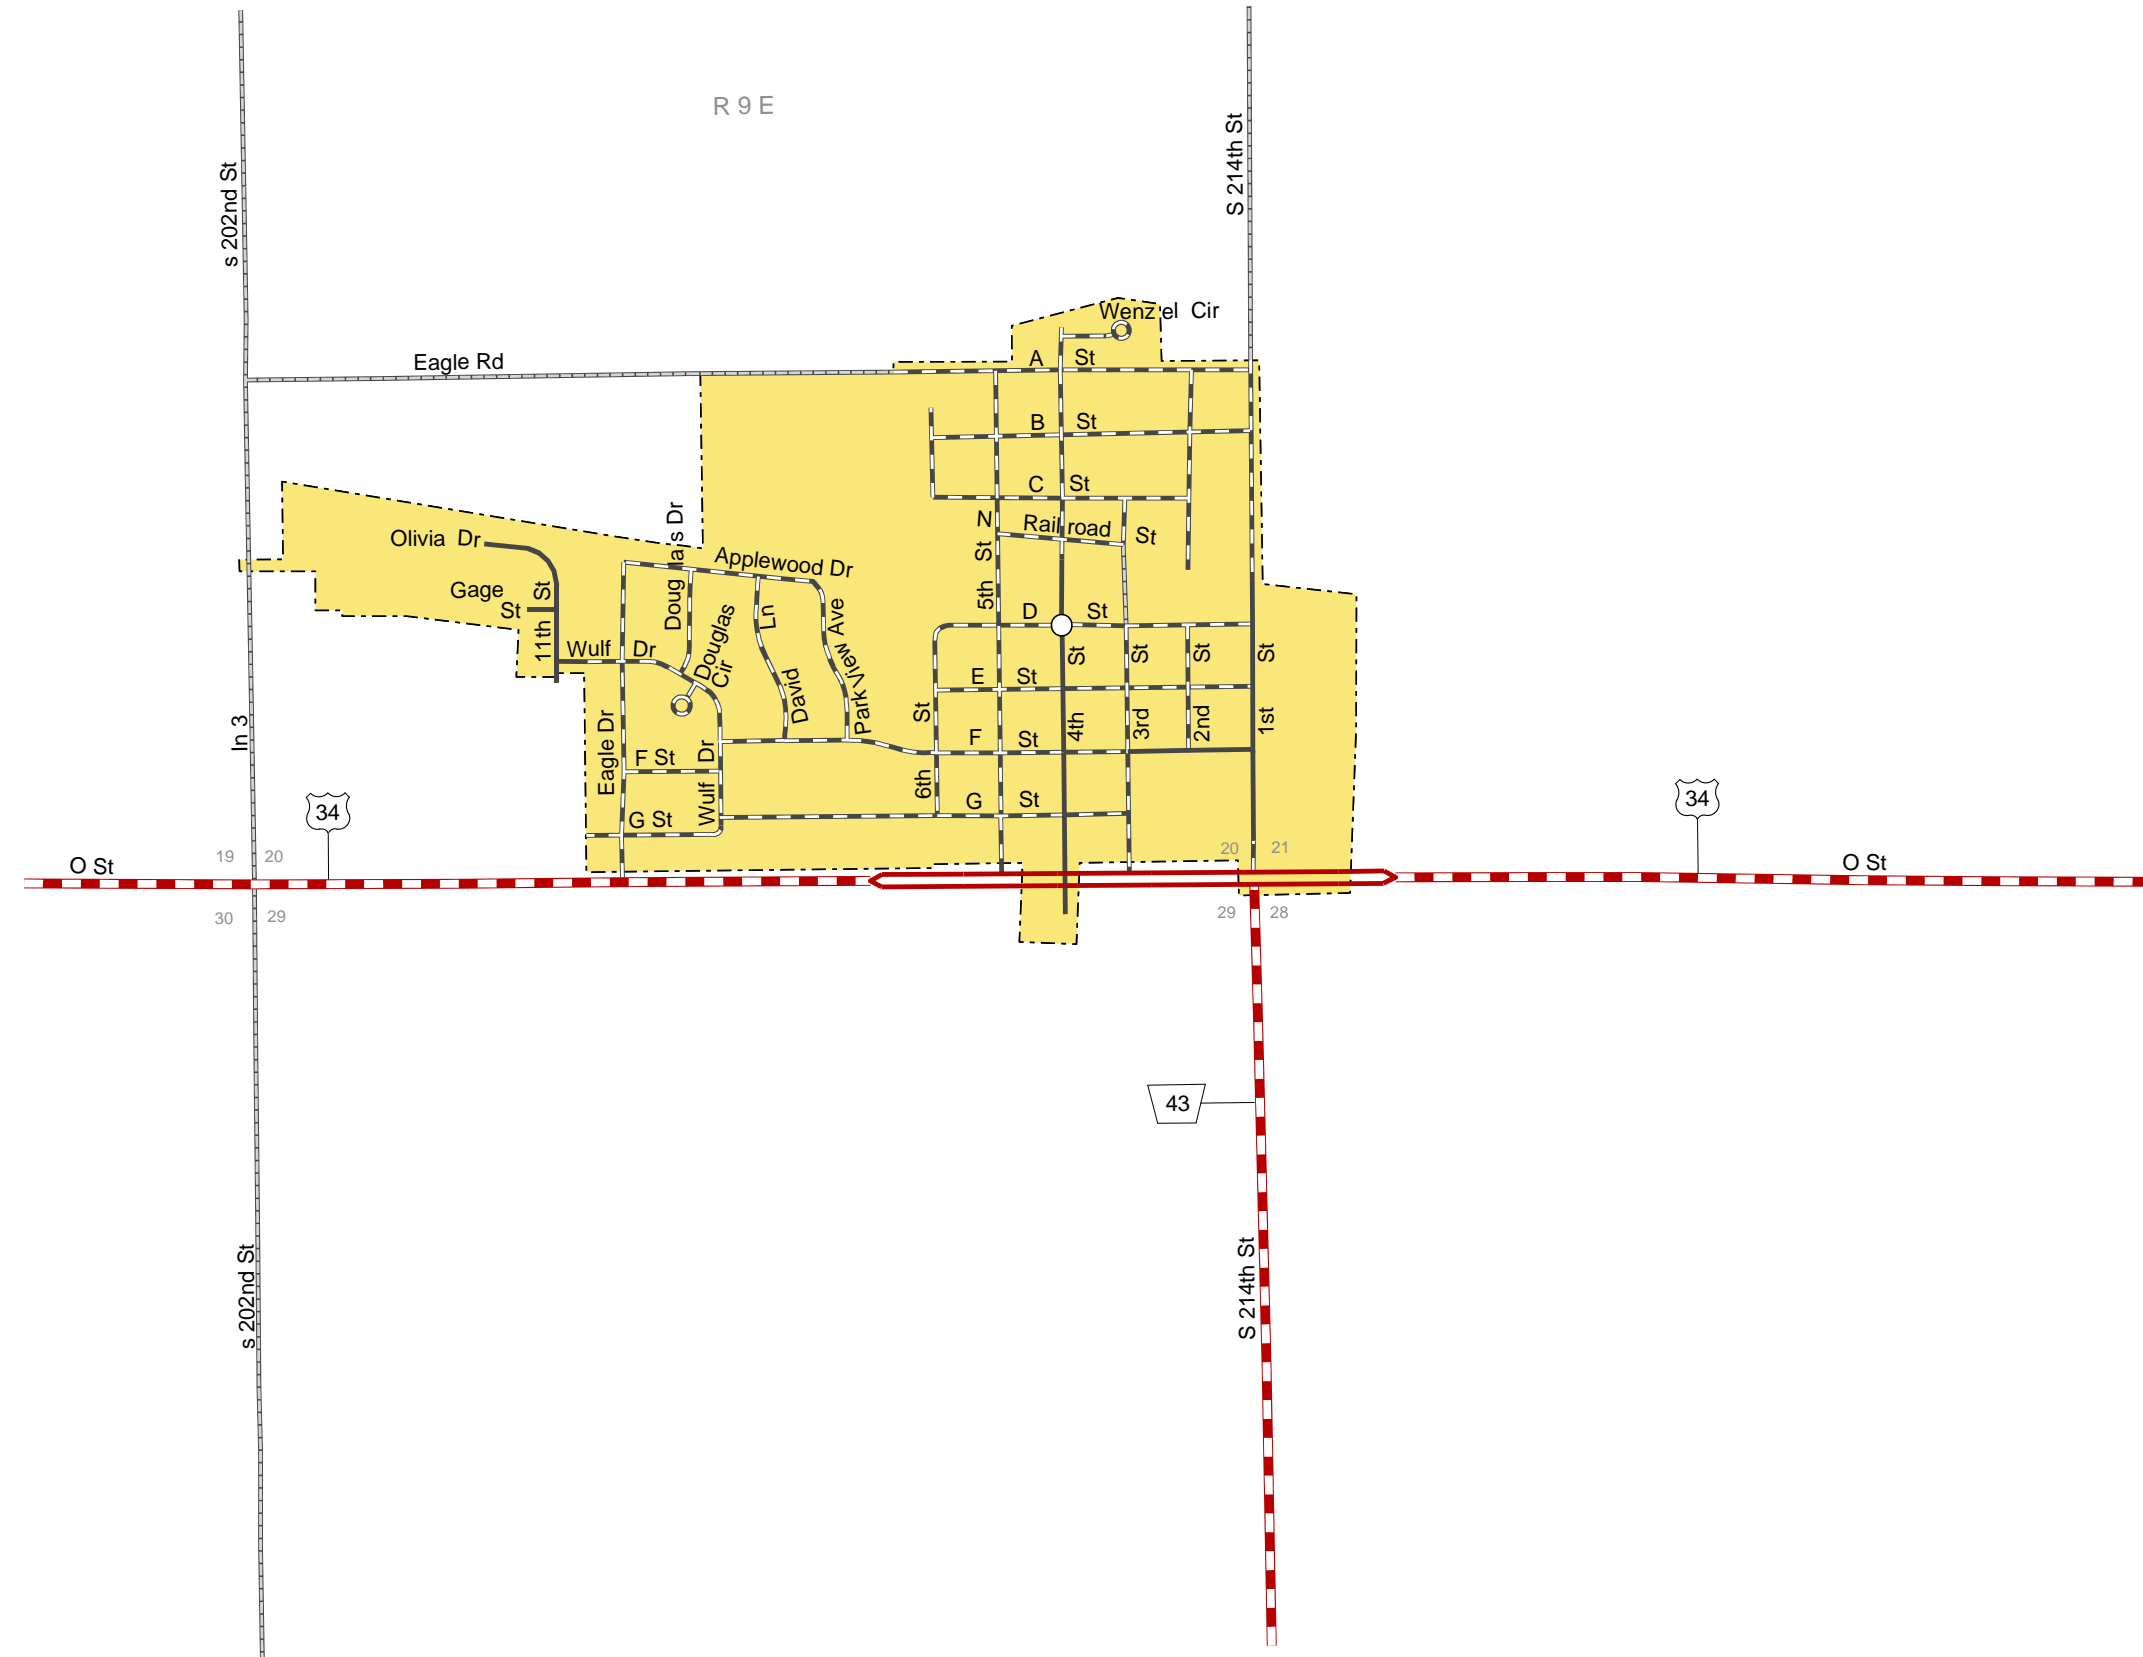

EAGLE
 CASS COUNTY
 NEBRASKA
 POPULATION 1,024
 2017

- STATE HIGHWAYS**
- Interstate Highway
 - Divided Highway
 - Multiple Lane Undivided Highway
 - Concrete/Brick Surface
 - Asphalt/Bituminous Surface
 - Gravel or Crushed Rock
- CITY STREETS AND COUNTY ROADS**
- Divided Street
 - Concrete/Brick Surface
 - Asphalt/Bituminous Surface
 - Gravel or Crushed Rock
 - Unimproved
 - Primitive
 - Interstate Numbered Route
 - U.S. Numbered Route
 - State Numbered Route
 - State Numbered Spur
 - State Numbered Link
 - Street Name
 - County Seat
 - City Center
 - Corporate Limits

This map is to be used for information only and is not intended to show ownership or to be definitive on which roads are public under Nebraska Law. The Nebraska Department of Transportation makes no warranties, guarantees or representations for the accuracy of this information and assumes no liability for errors or omissions. Any inconsistencies should be reported to NDOT.