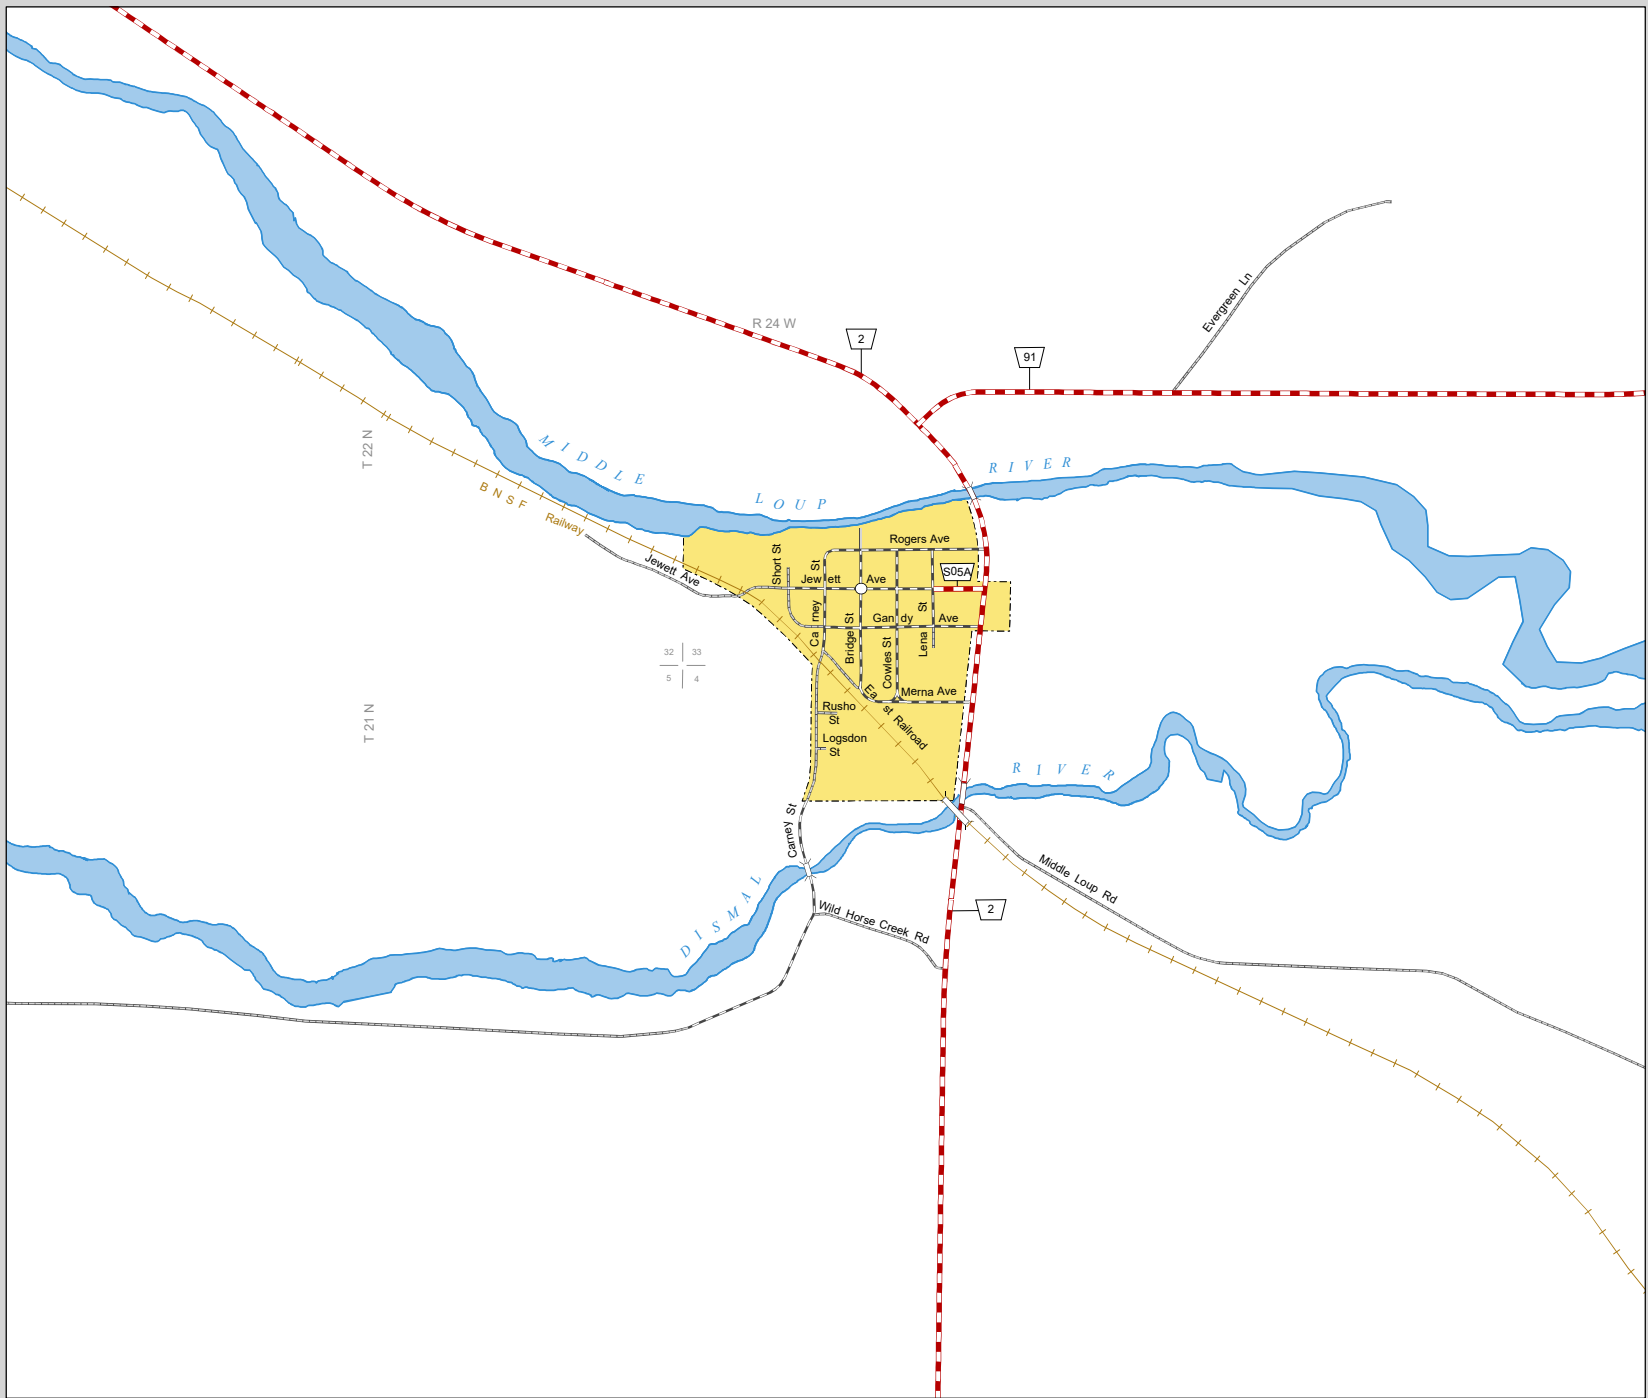

DUNNING

BLAINE COUNTY
NEBRASKA
POPULATION 103
2020

1. **STATE HIGHWAYS**
2. Interstate Highway
   - Divided Highway
   - Multiple Lane Undivided Highway
   - Concrete/Brick Surface
   - Asphalt/Bituminous Surface
   - Gravel or Crushed Rock
3. **CITY STREETS AND COUNTY ROADS**
4. Divided Street
   - Concrete/Brick Surface
   - Asphalt/Bituminous Surface
   - Gravel or Crushed Rock
   - Unimproved
   - Primitive
   - Interstate Numbered Route
   - U.S. Numbered Route
   - State Numbered Route
   - State Numbered Spur
   - State Numbered Link
   - Street Name
   - County Seat
   - City Center
   - Corporate Limits