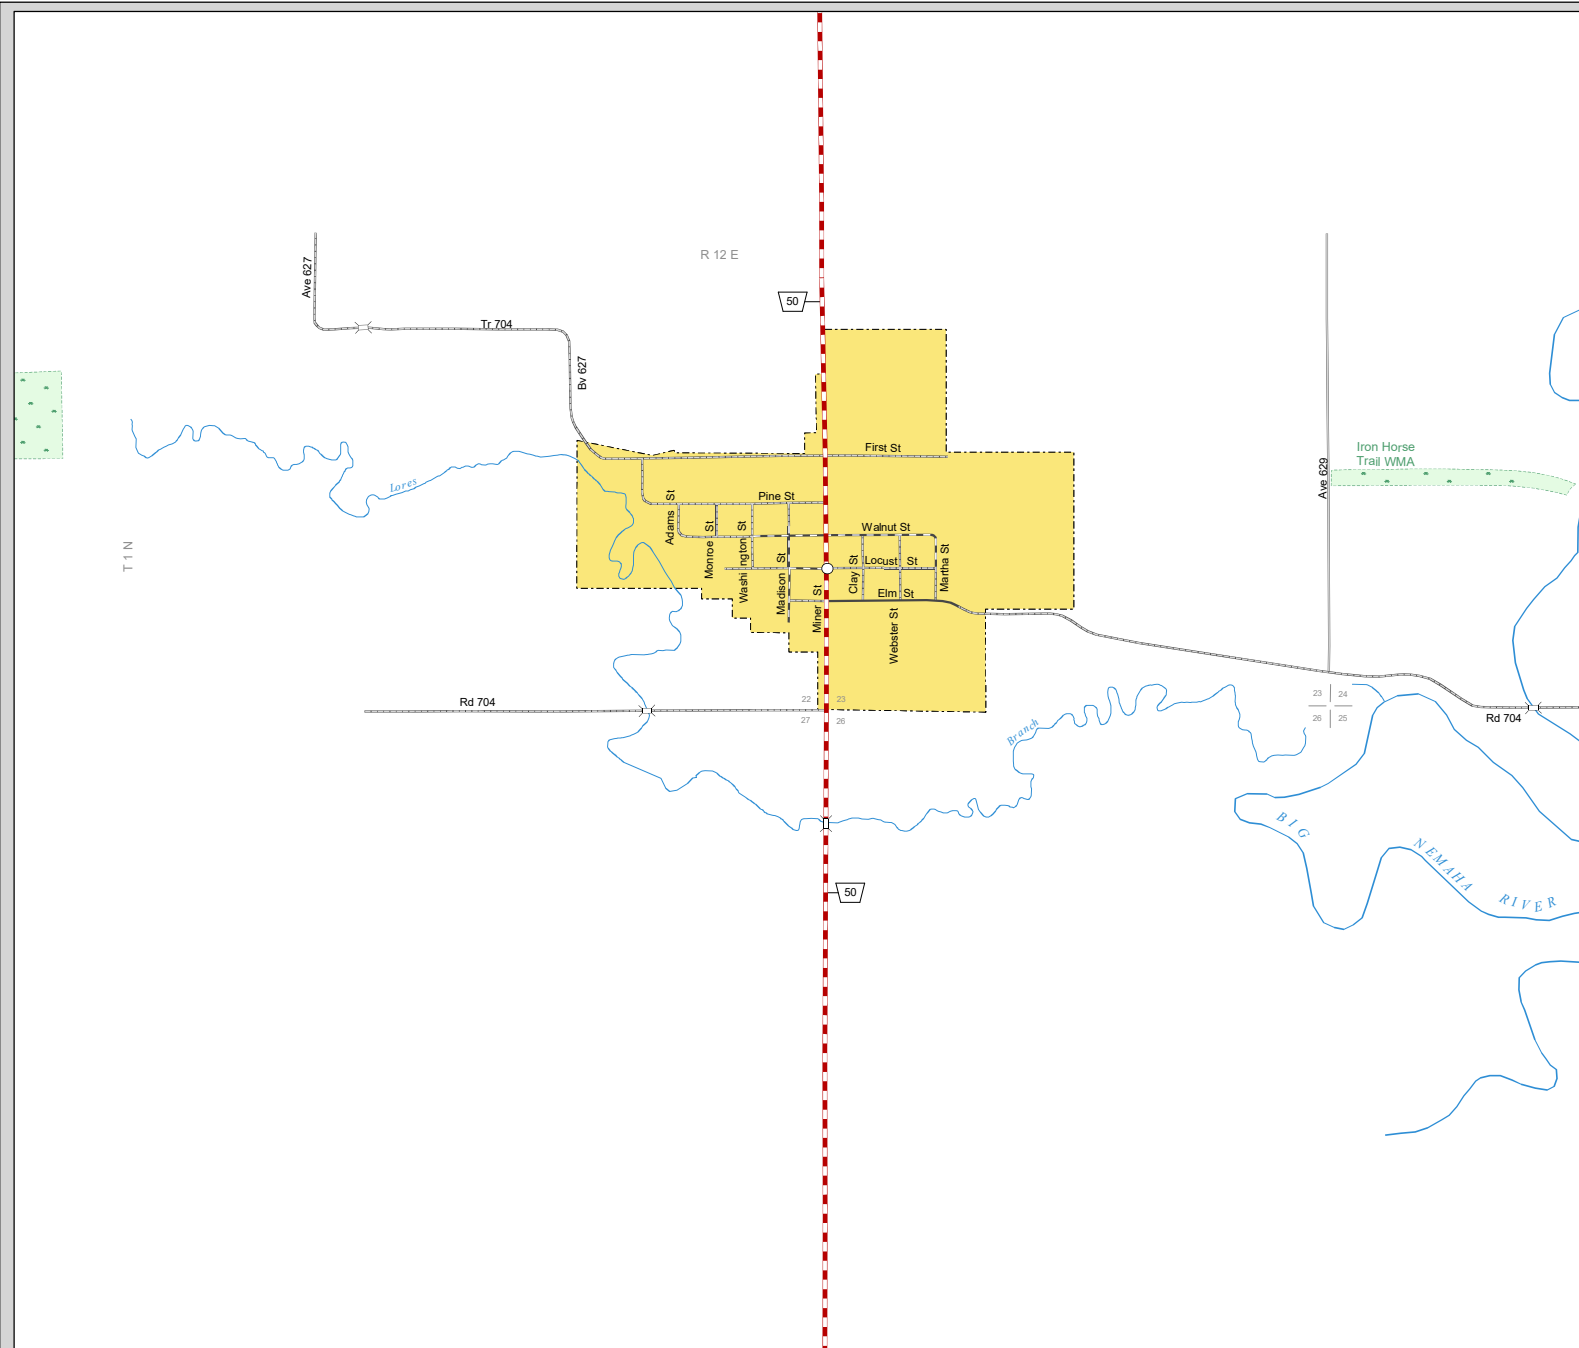

# DUBOIS

PAWNEE COUNTY  
NEBRASKA  
POPULATION 147  
2019

- STATE HIGHWAYS**
- Interstate Highway
  - Divided Highway
  - Multiple Lane Undivided Highway
  - Concrete/Brick Surface
  - Asphalt/Bituminous Surface
  - Gravel or Crushed Rock
- CITY STREETS AND COUNTY ROADS**
- Divided Street
  - Concrete/Brick Surface
  - Asphalt/Bituminous Surface
  - Gravel or Crushed Rock
  - Unimproved
  - Primitive
  - Interstate Numbered Route
  - U.S. Numbered Route
  - State Numbered Route
  - State Numbered Spur
  - State Numbered Link
  - Main St Street Name
  - County Seat
  - City Center
  - Corporate Limits

This map is to be used for information only and is not intended to show ownership or to be definitive on which roads are public under Nebraska Law. The Nebraska Department of Transportation makes no warranties, guarantees or representations for the accuracy of this information and assumes no liability for errors or omissions. Any inconsistencies should be reported to NDOT.