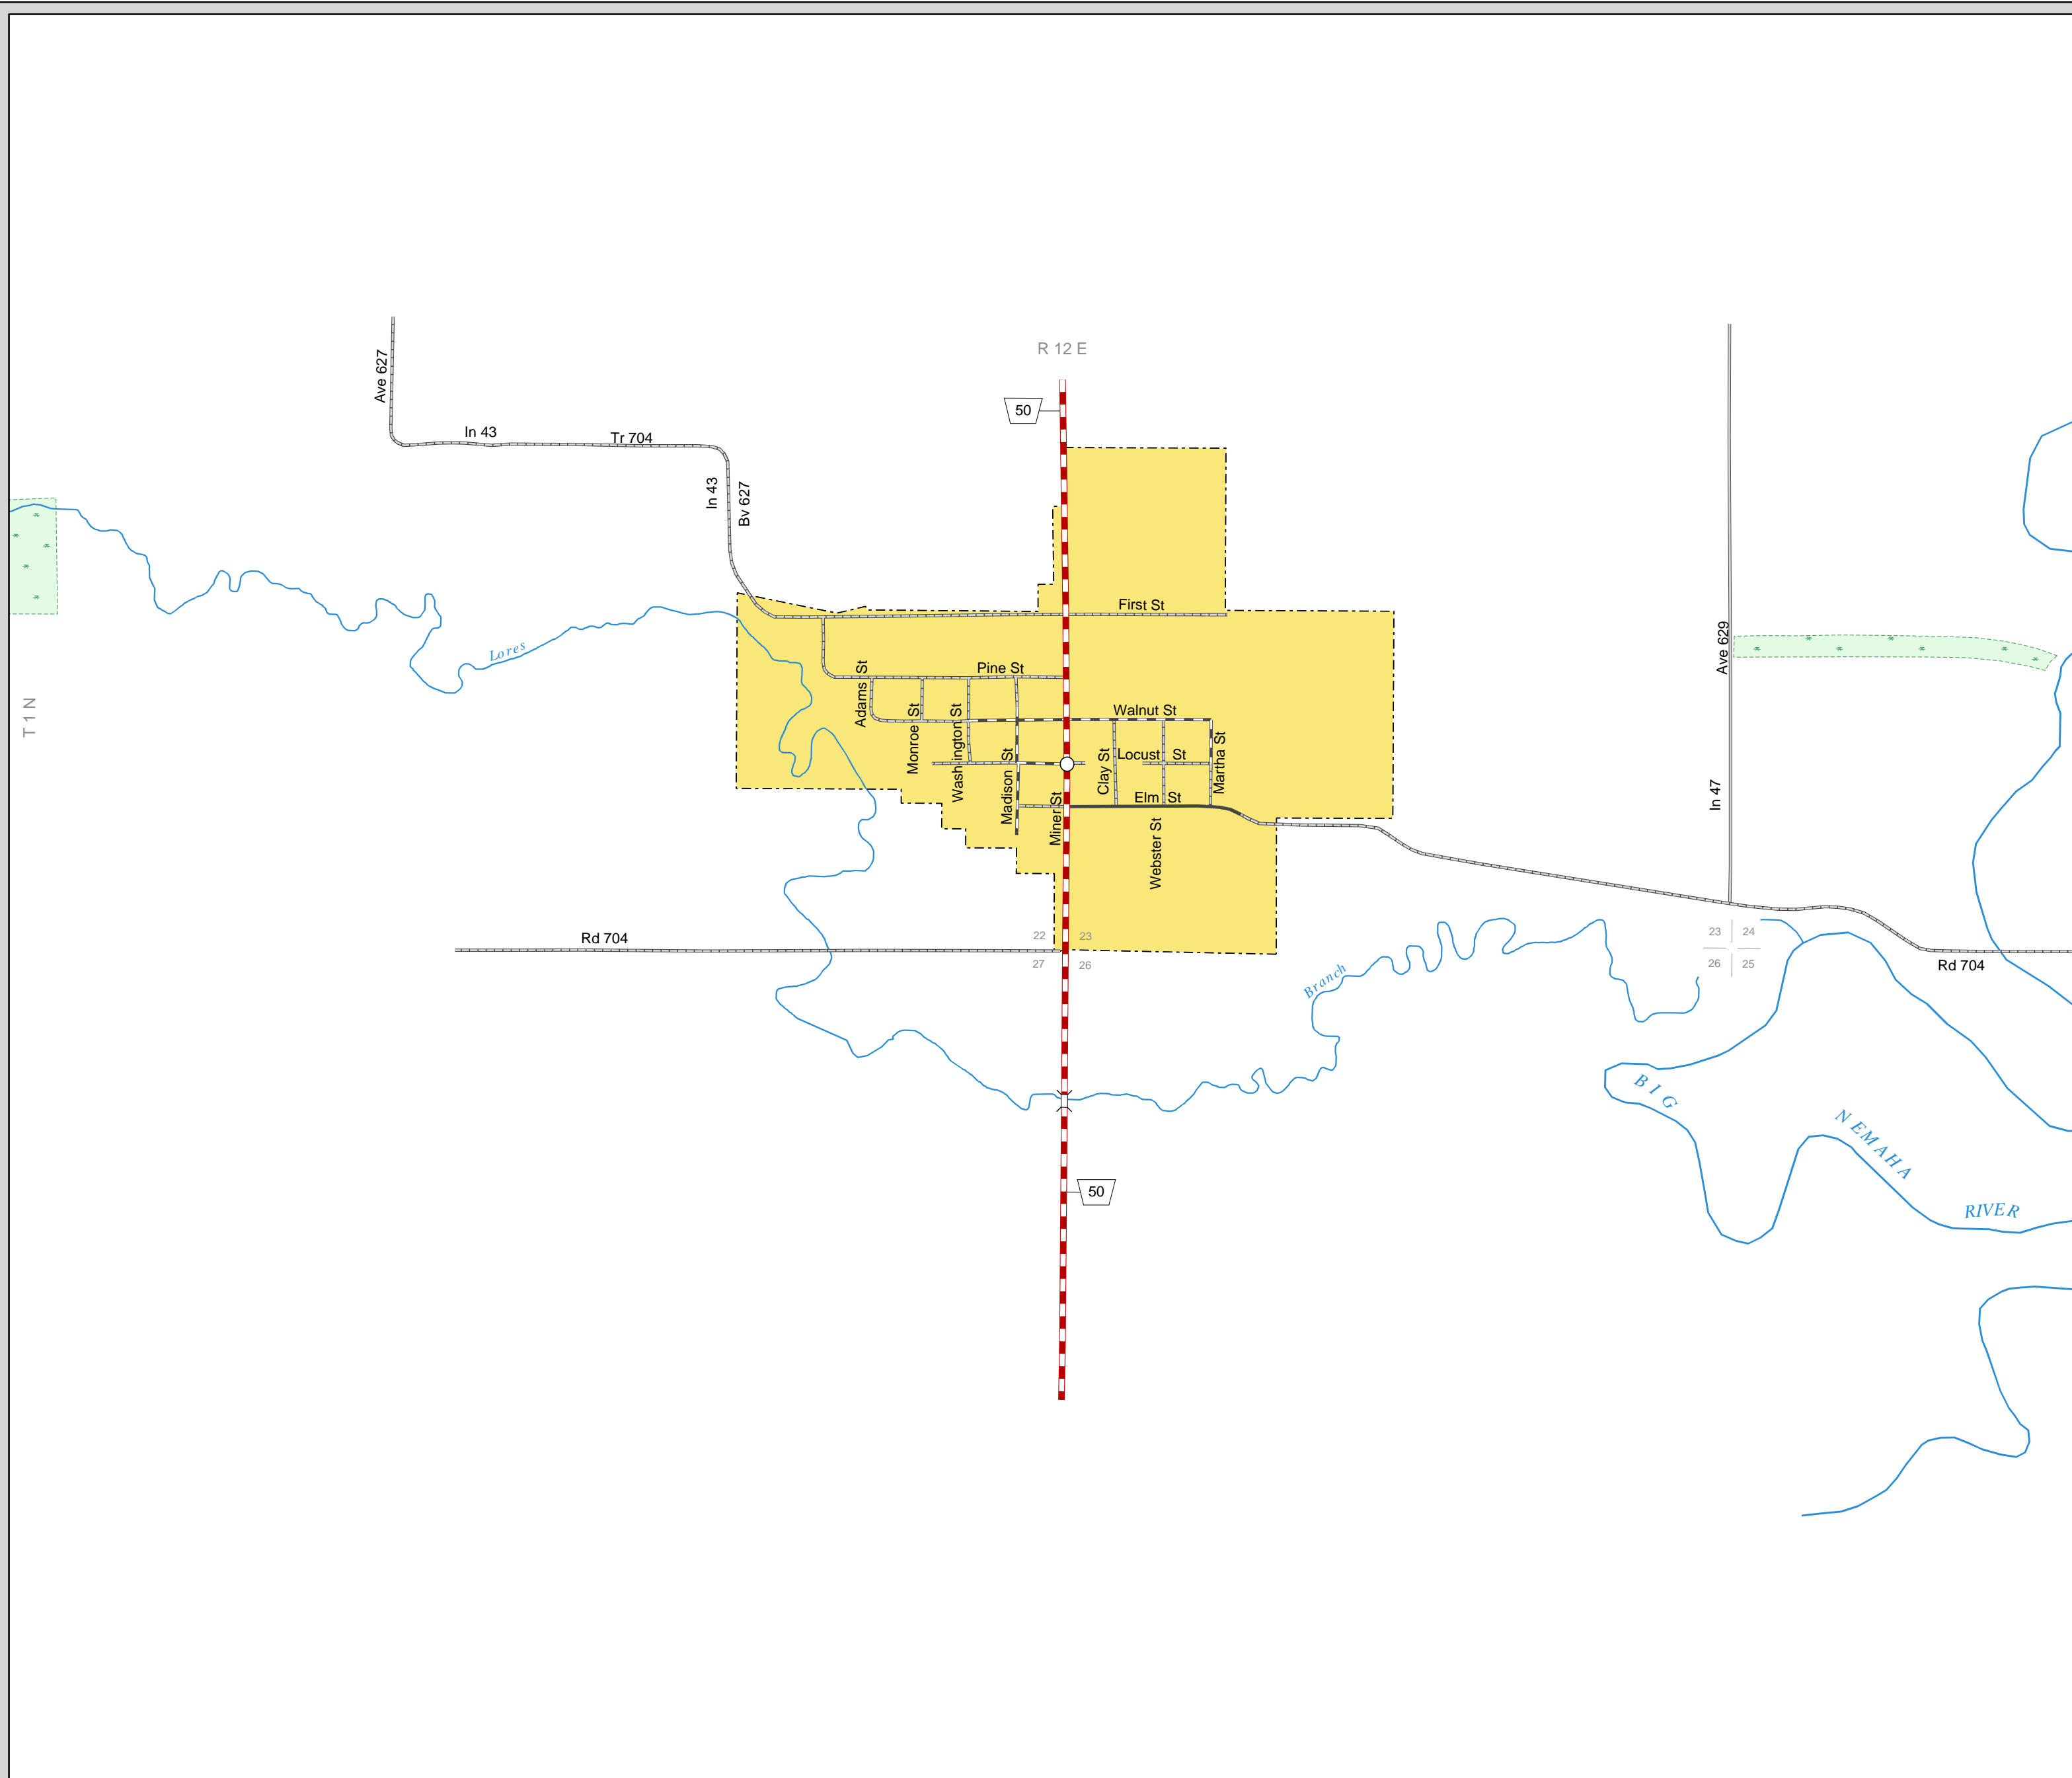

DUBOIS

PAWNEE COUNTY
NEBRASKA
POPULATION 147
2017

- STATE HIGHWAYS**
- Interstate Highway
 - Divided Highway
 - Multiple Lane Undivided Highway
 - Concrete/Brick Surface
 - Asphalt/Bituminous Surface
 - Gravel or Crushed Rock
- CITY STREETS AND COUNTY ROADS**
- Divided Street
 - Concrete/Brick Surface
 - Asphalt/Bituminous Surface
 - Gravel or Crushed Rock
 - Unimproved
 - Primitive
 - Interstate Numbered Route
 - U.S. Numbered Route
 - State Numbered Route
 - State Numbered Spur
 - State Numbered Link
 - Street Name
 - County Seat
 - City Center
 - Corporate Limits

This map is to be used for information only and is not intended to show ownership or to be definitive on which roads are public under Nebraska Law. The Nebraska Department of Transportation makes no warranties, guarantees or representations for the accuracy of this information and assumes no liability for errors or omissions. Any inconsistencies should be reported to NDOT.