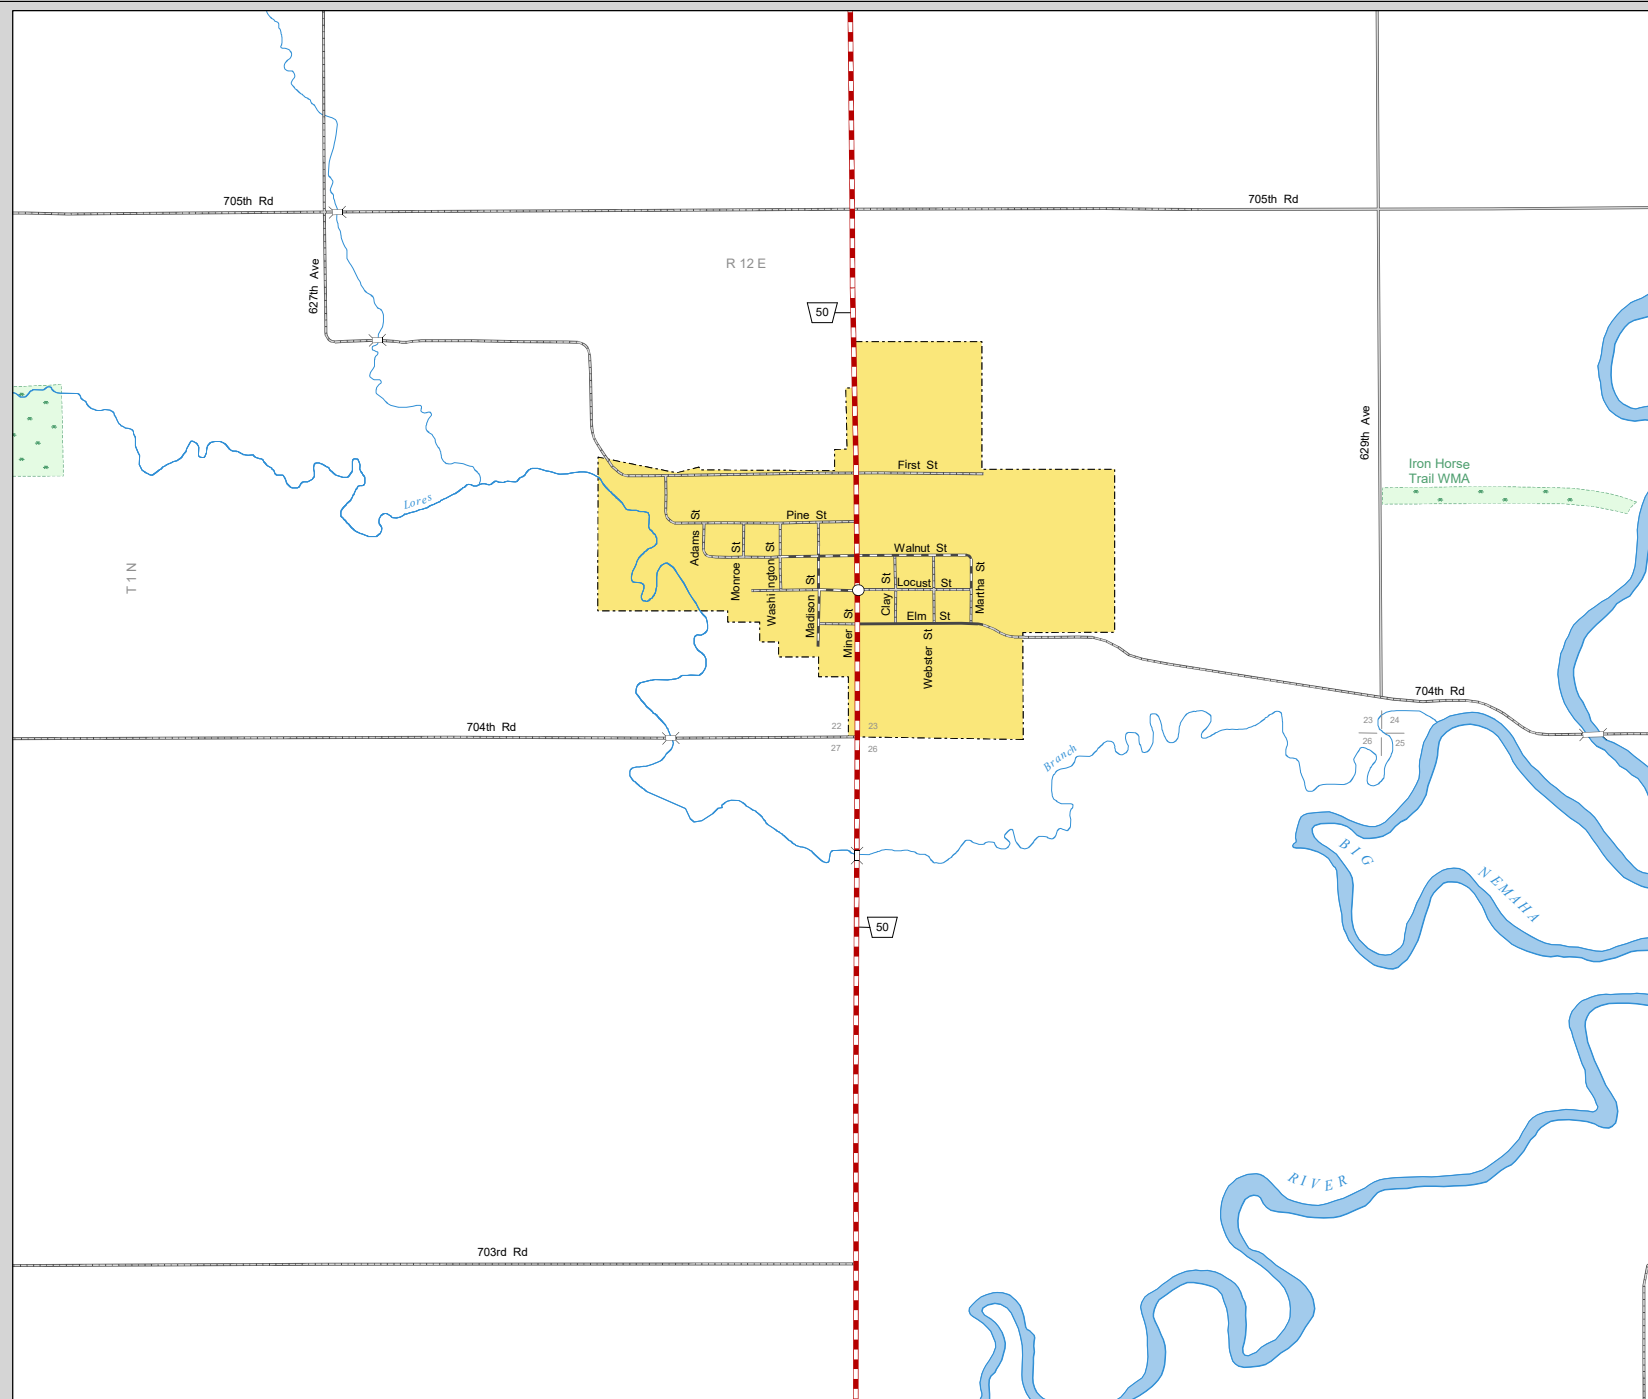

DUBOIS

PAWNEE COUNTY
NEBRASKA
POPULATION 147
2020

- **STATE HIGHWAYS**
- Interstate Highway
- Divided Highway
- Multiple Lane Undivided Highway
- Concrete/Brick Surface
- Asphalt/Bituminous Surface
- Gravel or Crushed Rock
- **CITY STREETS AND COUNTY ROADS**
- Divided Street
- Concrete/Brick Surface
- Asphalt/Bituminous Surface
- Gravel or Crushed Rock
- Unimproved
- Primitive
- Interstate Numbered Route
- U.S. Numbered Route
- State Numbered Route
- State Numbered Spur
- State Numbered Link
- Street Name
- County Seat
- City Center
- Corporate Limits