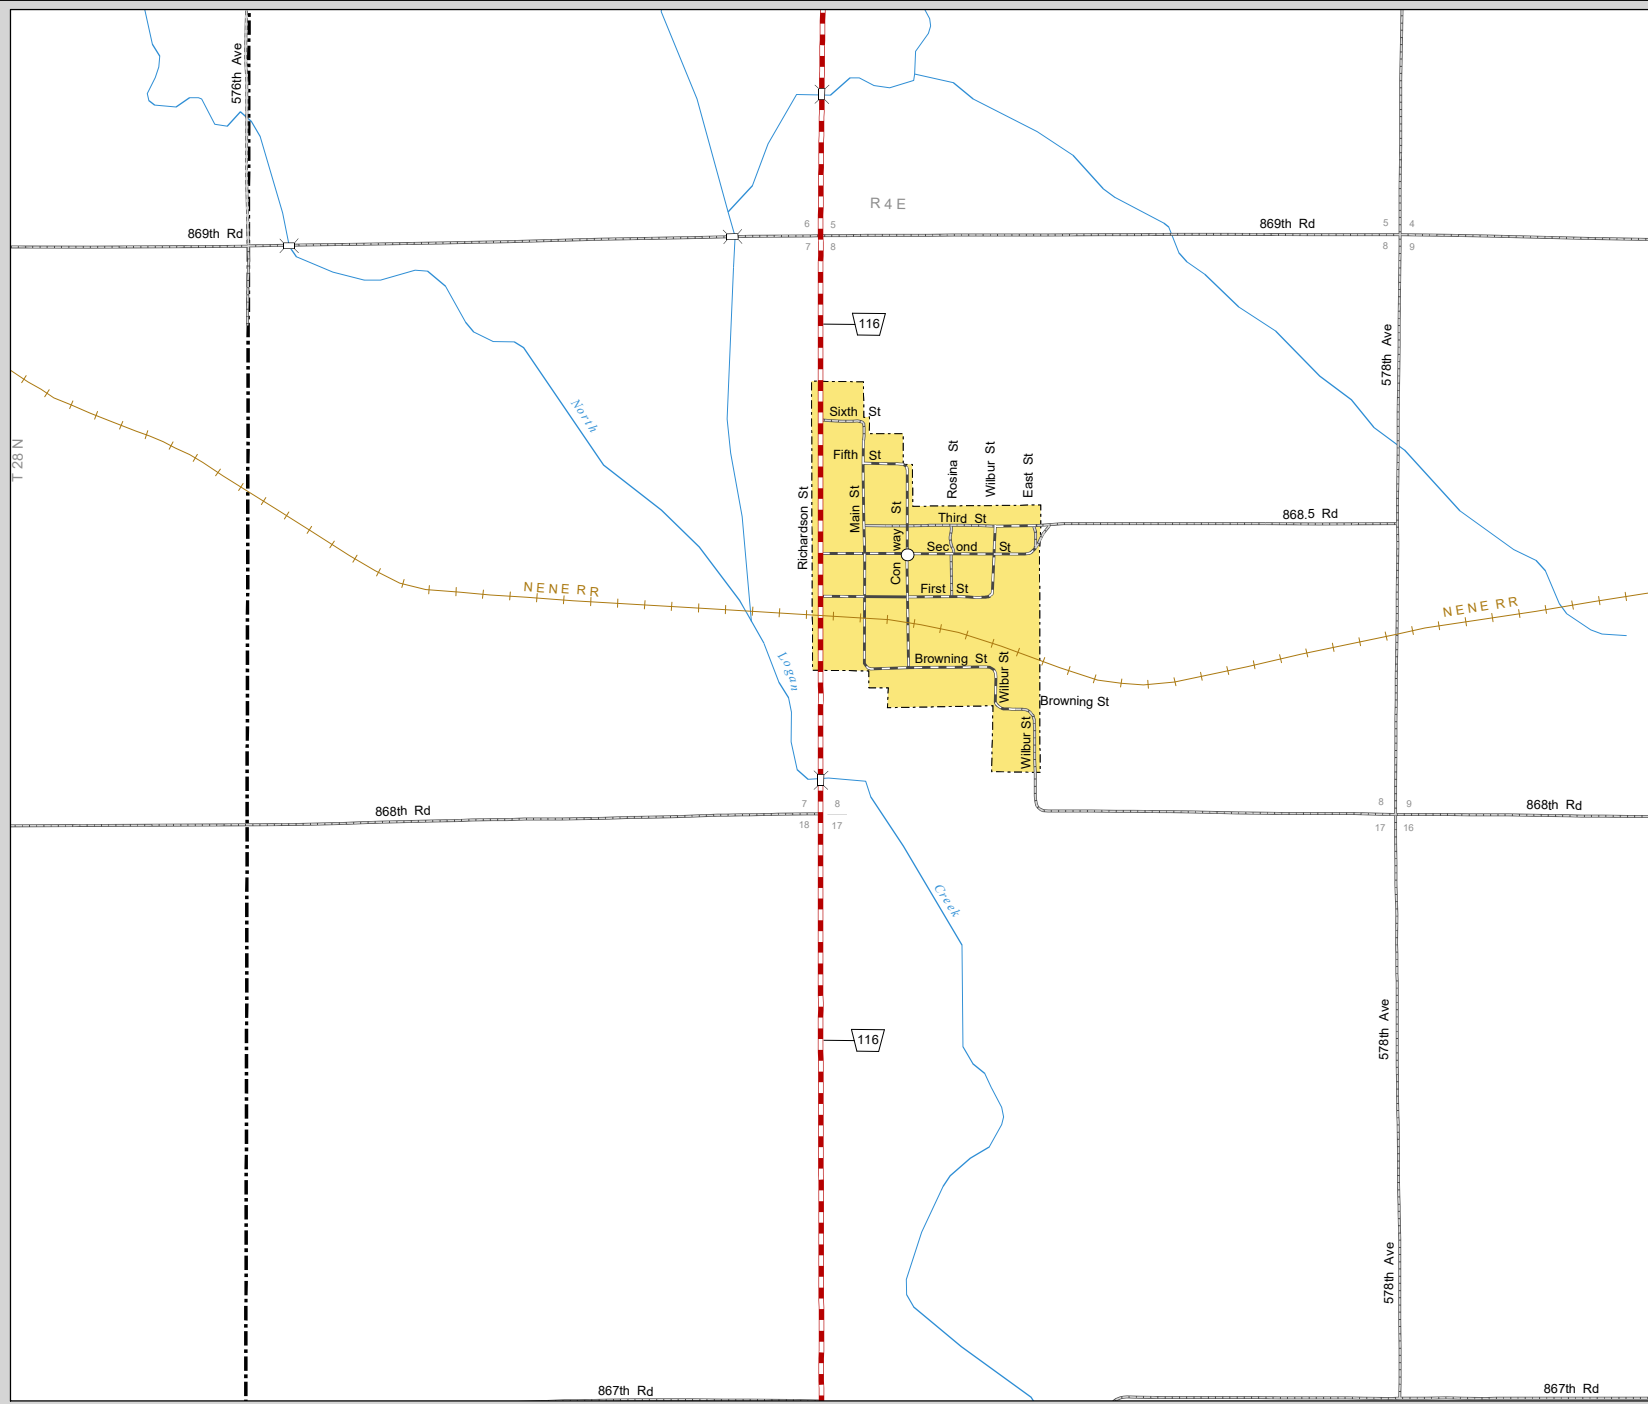

DIXON

DIXON COUNTY
NEBRASKA
POPULATION 87
2020

1. **STATE HIGHWAYS**
2. Interstate Highway
   - Divided Highway
   - Multiple Lane Undivided Highway
   - Concrete/Brick Surface
   - Asphalt/Bituminous Surface
   - Gravel or Crushed Rock
3. **CITY STREETS AND COUNTY ROADS**
4. Divided Street
   - Concrete/Brick Surface
   - Asphalt/Bituminous Surface
   - Gravel or Crushed Rock
   - Unimproved
   - Primitive
   - Interstate Numbered Route
   - U.S. Numbered Route
   - State Numbered Route
   - State Numbered Spur
   - State Numbered Link
   - Street Name
   - County Seat
   - City Center
   - Corporate Limits