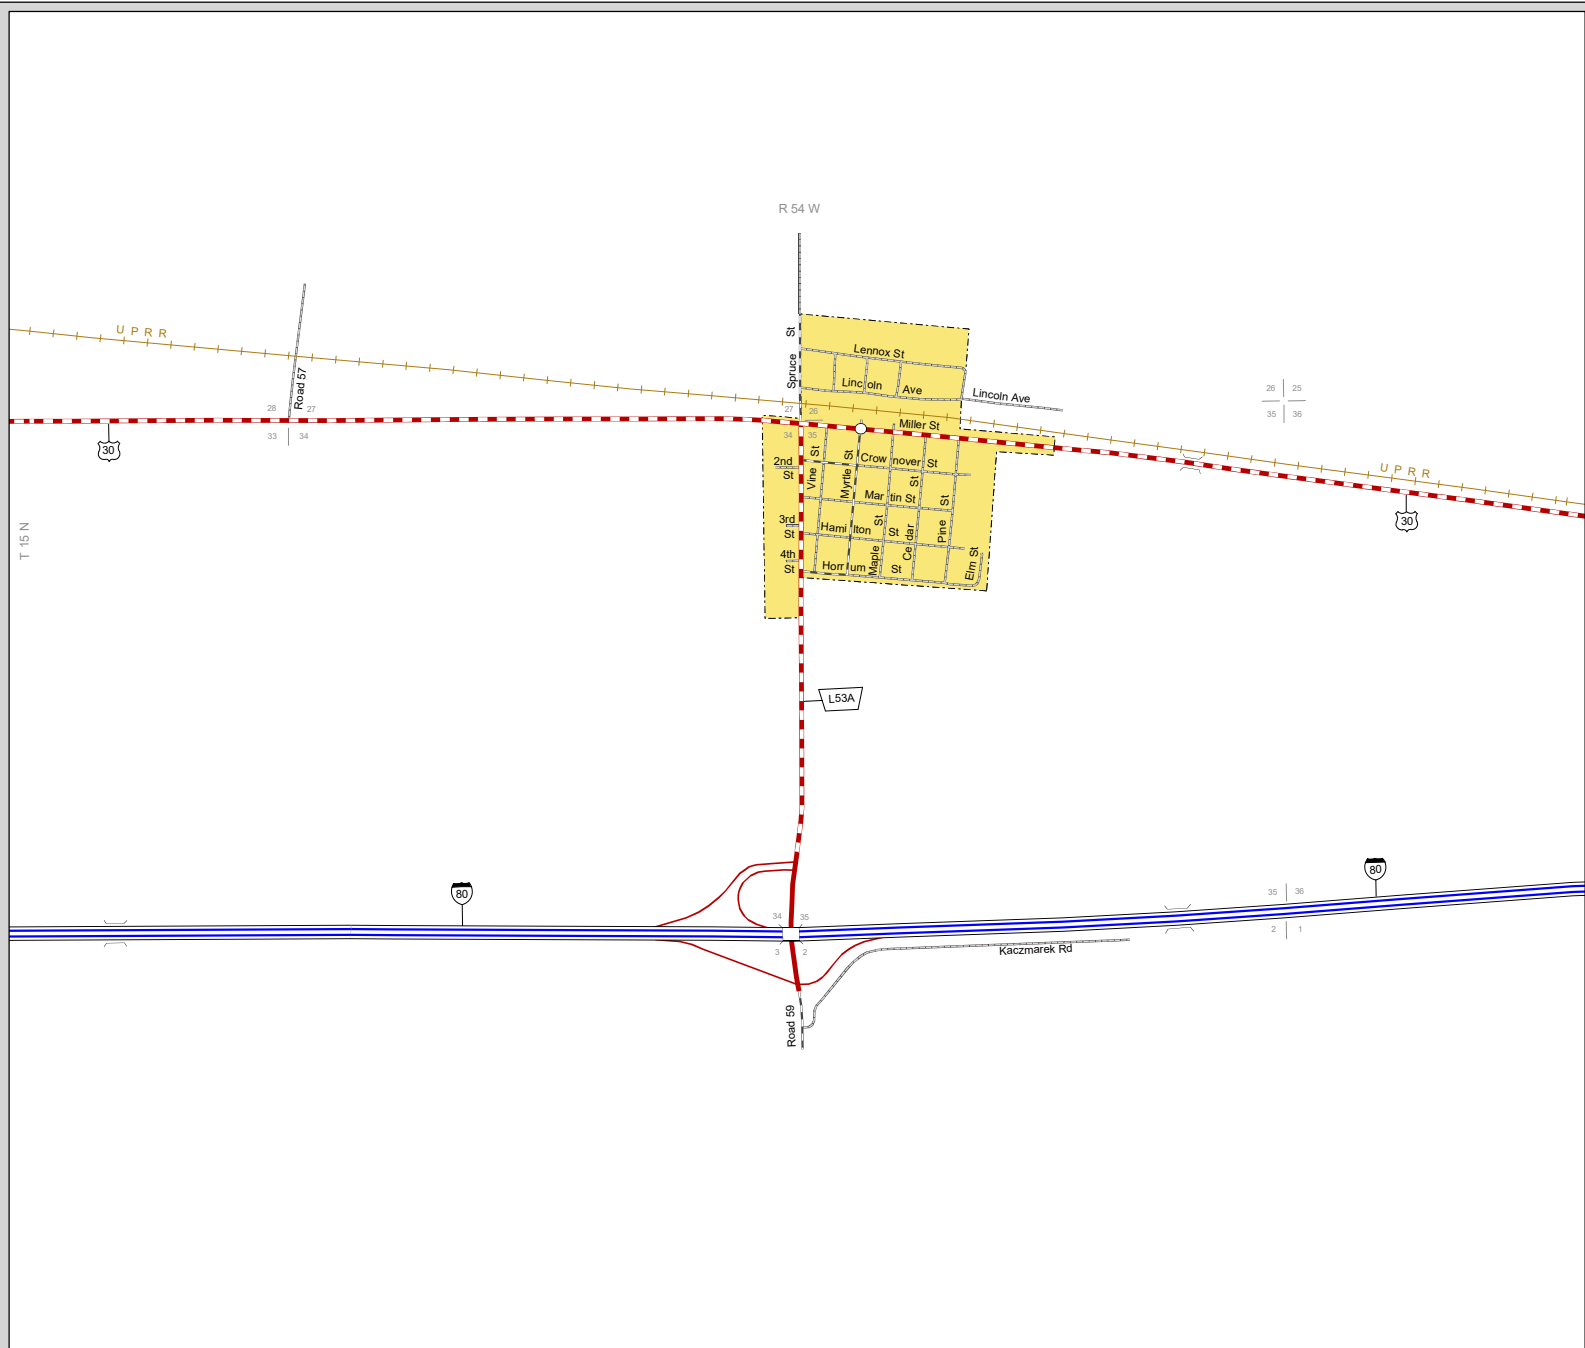

DIX
KIMBALL COUNTY
NEBRASKA
POPULATION 255
2019

1. **STATE HIGHWAYS**
2. Interstate Highway
   - Divided Highway
   - Multiple Lane Undivided Highway
   - Concrete/Brick Surface
   - Asphalt/Bituminous Surface
   - Gravel or Crushed Rock
3. **CITY STREETS AND COUNTY ROADS**
4. Divided Street
   - Concrete/Brick Surface
   - Asphalt/Bituminous Surface
   - Gravel or Crushed Rock
   - Unimproved
   - Primitive
   - Interstate Numbered Route
   - U.S. Numbered Route
   - State Numbered Route
   - State Numbered Spur
   - State Numbered Link
   - Street Name
   - County Seat
   - City Center
   - Corporate Limits