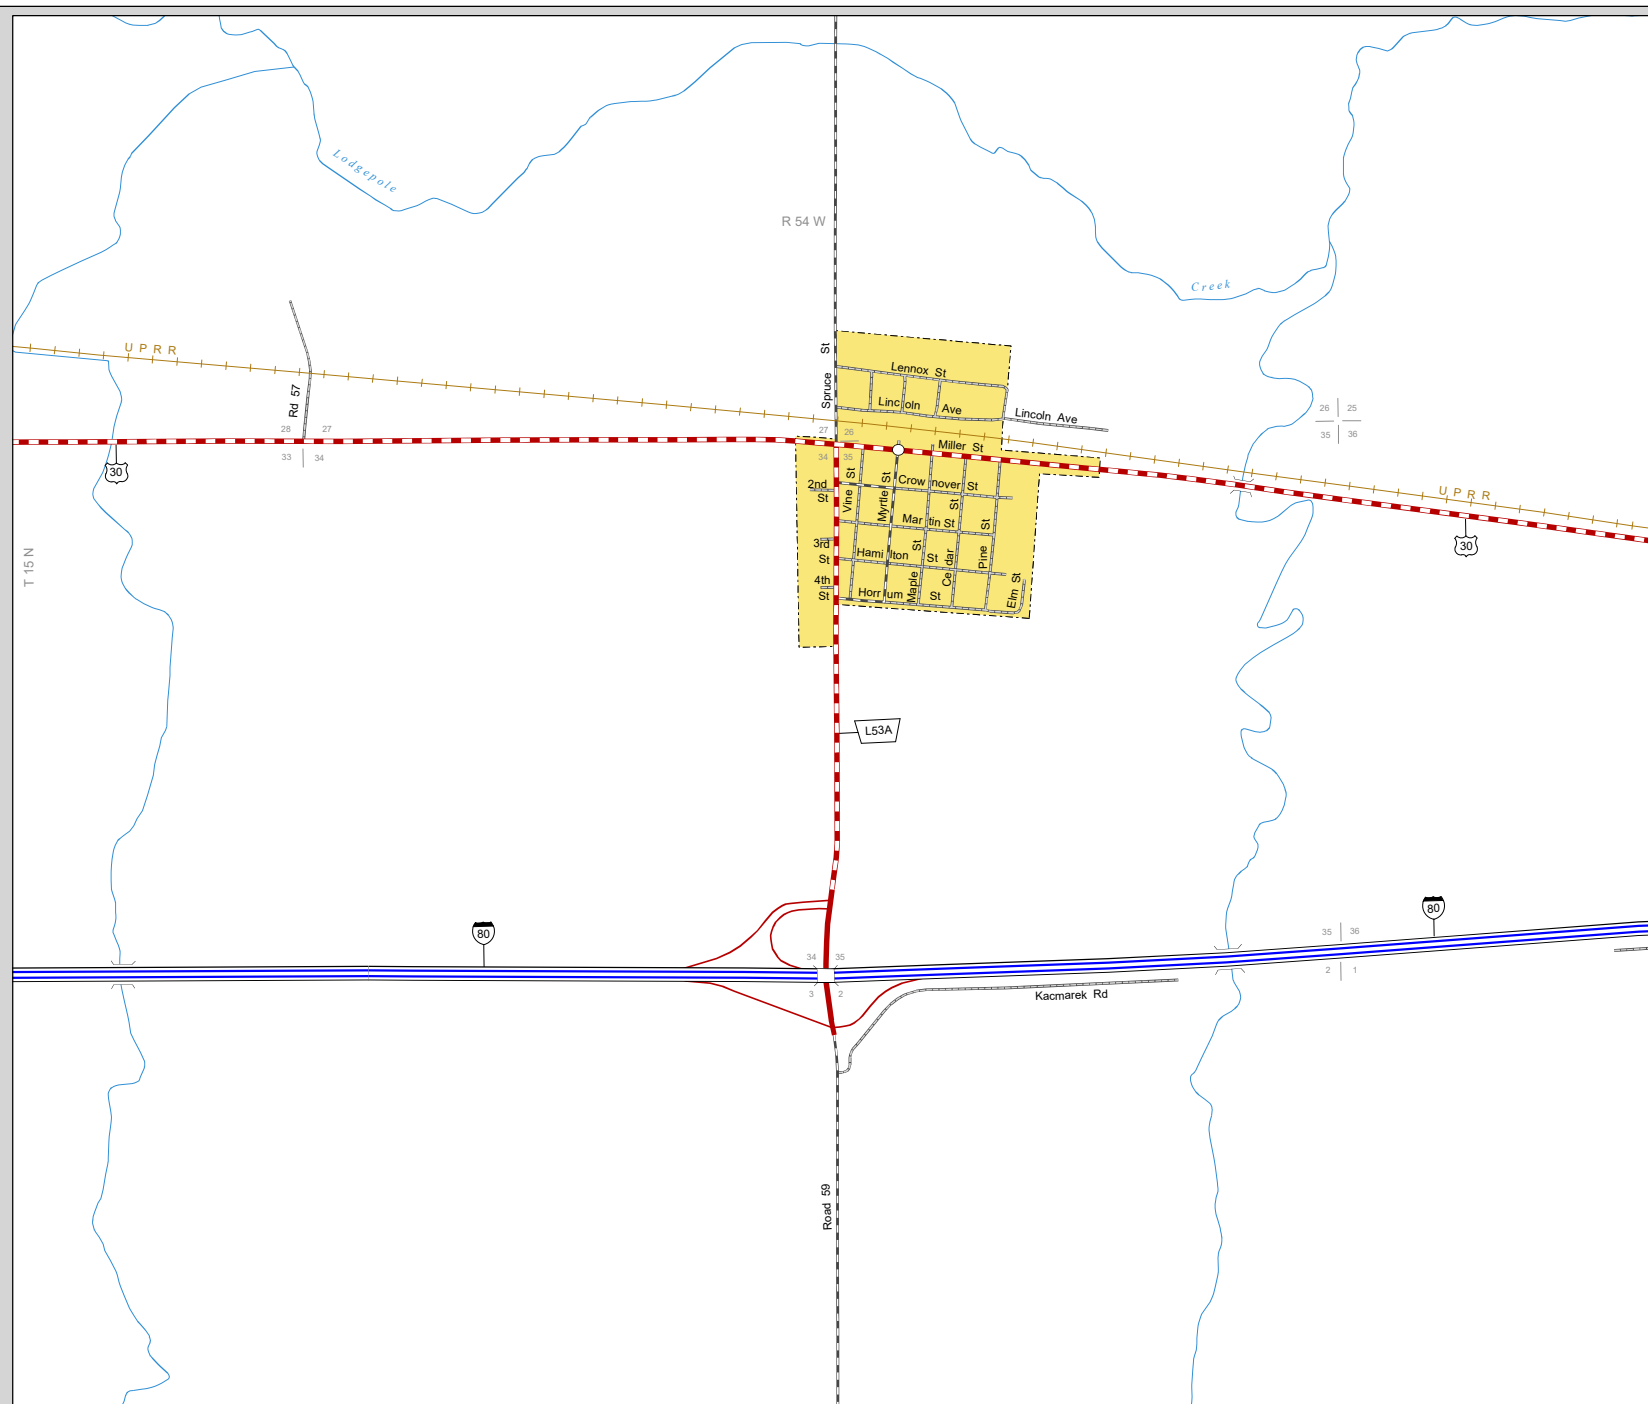

DIX
KIMBALL COUNTY
NEBRASKA
POPULATION 255
2020

1. **STATE HIGHWAYS**
2. Interstate Highway
   - Divided Highway
   - Multiple Lane Undivided Highway
   - Concrete/Brick Surface
   - Asphalt/Bituminous Surface
   - Gravel or Crushed Rock
3. **CITY STREETS AND COUNTY ROADS**
4. Divided Street
   - Concrete/Brick Surface
   - Asphalt/Bituminous Surface
   - Gravel or Crushed Rock
   - Unimproved
   - Primitive
   - Interstate Numbered Route
   - U.S. Numbered Route
   - State Numbered Route
   - State Numbered Spur
   - State Numbered Link
   - Street Name
   - County Seat
   - City Center
   - Corporate Limits