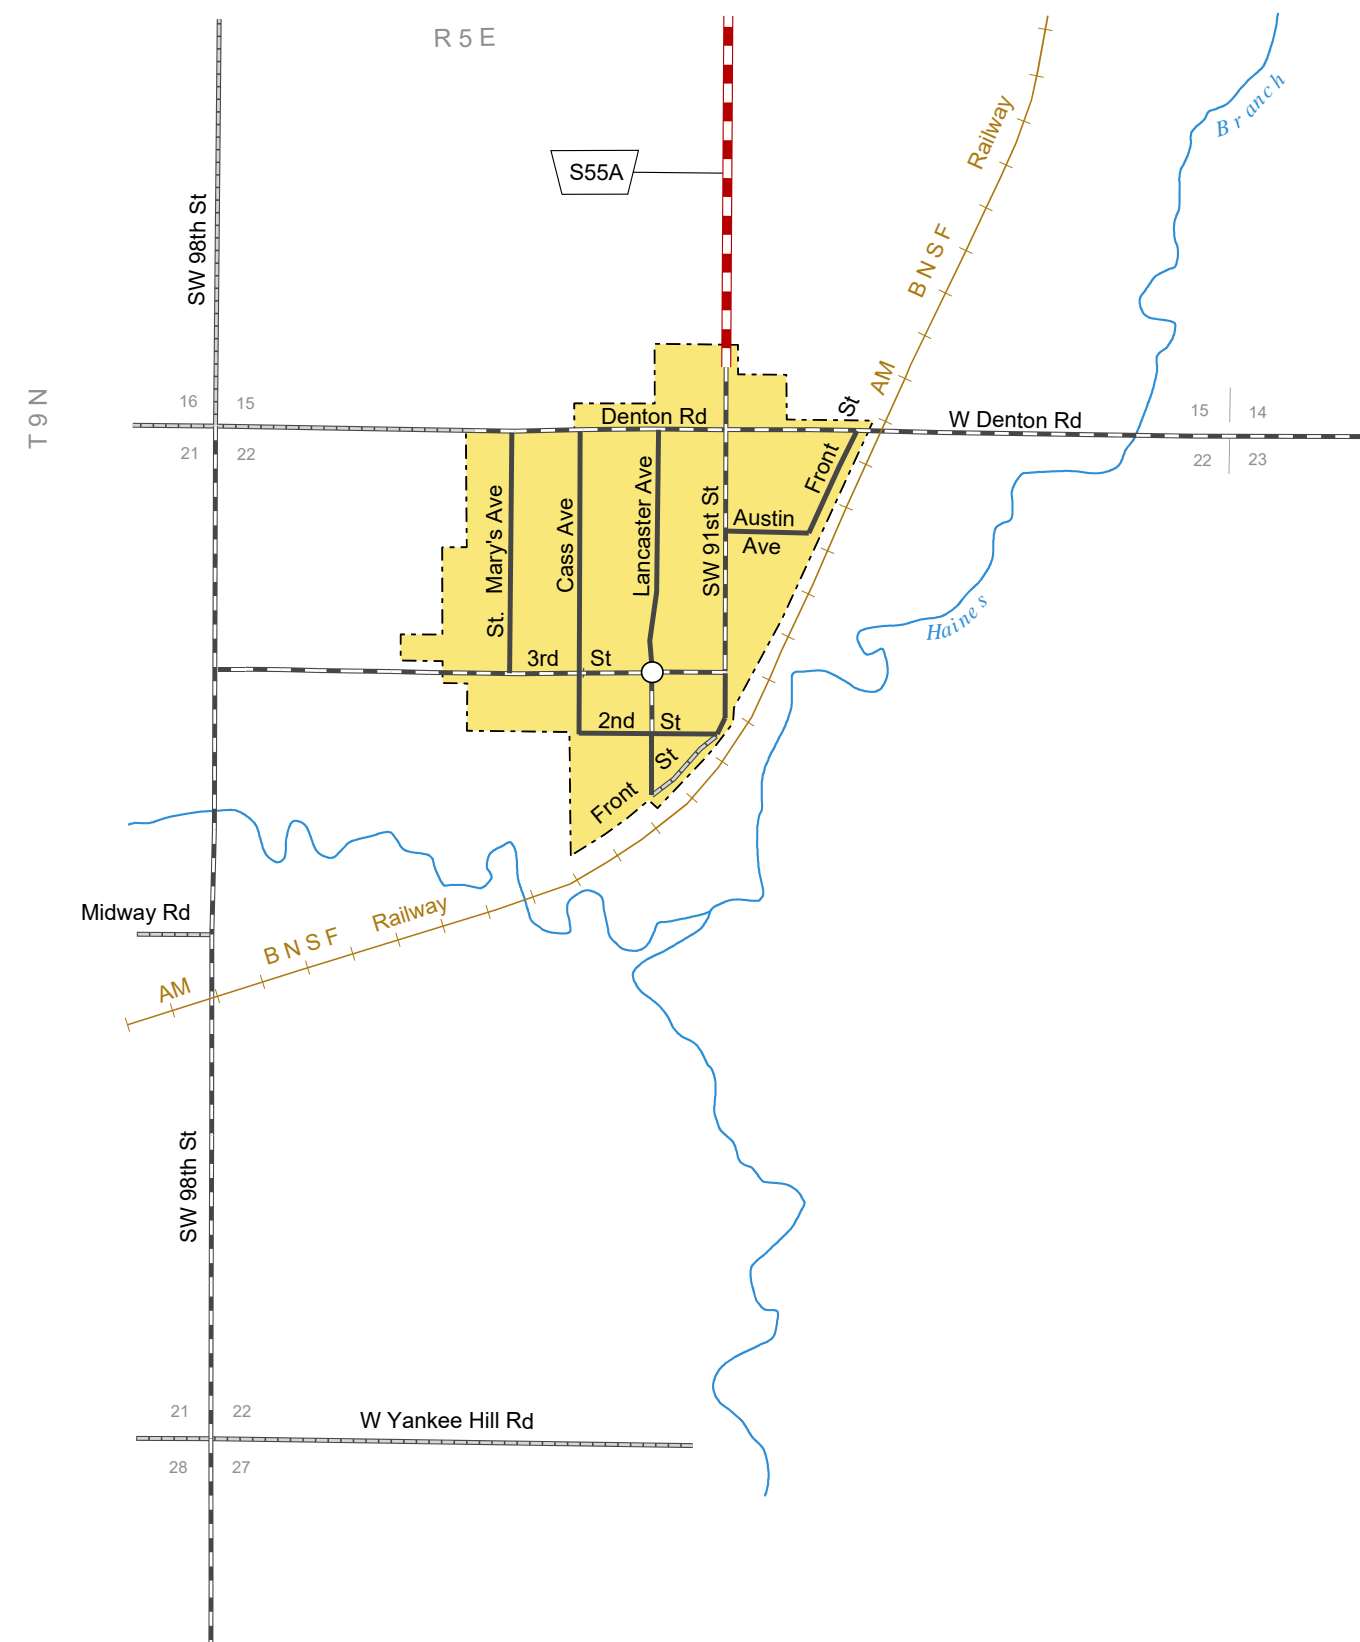

# DENTON

LANCASTER COUNTY  
NEBRASKA  
POPULATION 190  
2017

- STATE HIGHWAYS**
- Interstate Highway
  - Divided Highway
  - Multiple Lane Undivided Highway
  - Concrete/Brick Surface
  - Asphalt/Bituminous Surface
  - Gravel or Crushed Rock
- CITY STREETS AND COUNTY ROADS**
- Divided Street
  - Concrete/Brick Surface
  - Asphalt/Bituminous Surface
  - Gravel or Crushed Rock
  - Unimproved
  - Primitive
  - Interstate Numbered Route
  - U.S. Numbered Route
  - State Numbered Route
  - State Numbered Spur
  - State Numbered Link
  - Street Name
  - County Seat
  - City Center
  - Corporate Limits