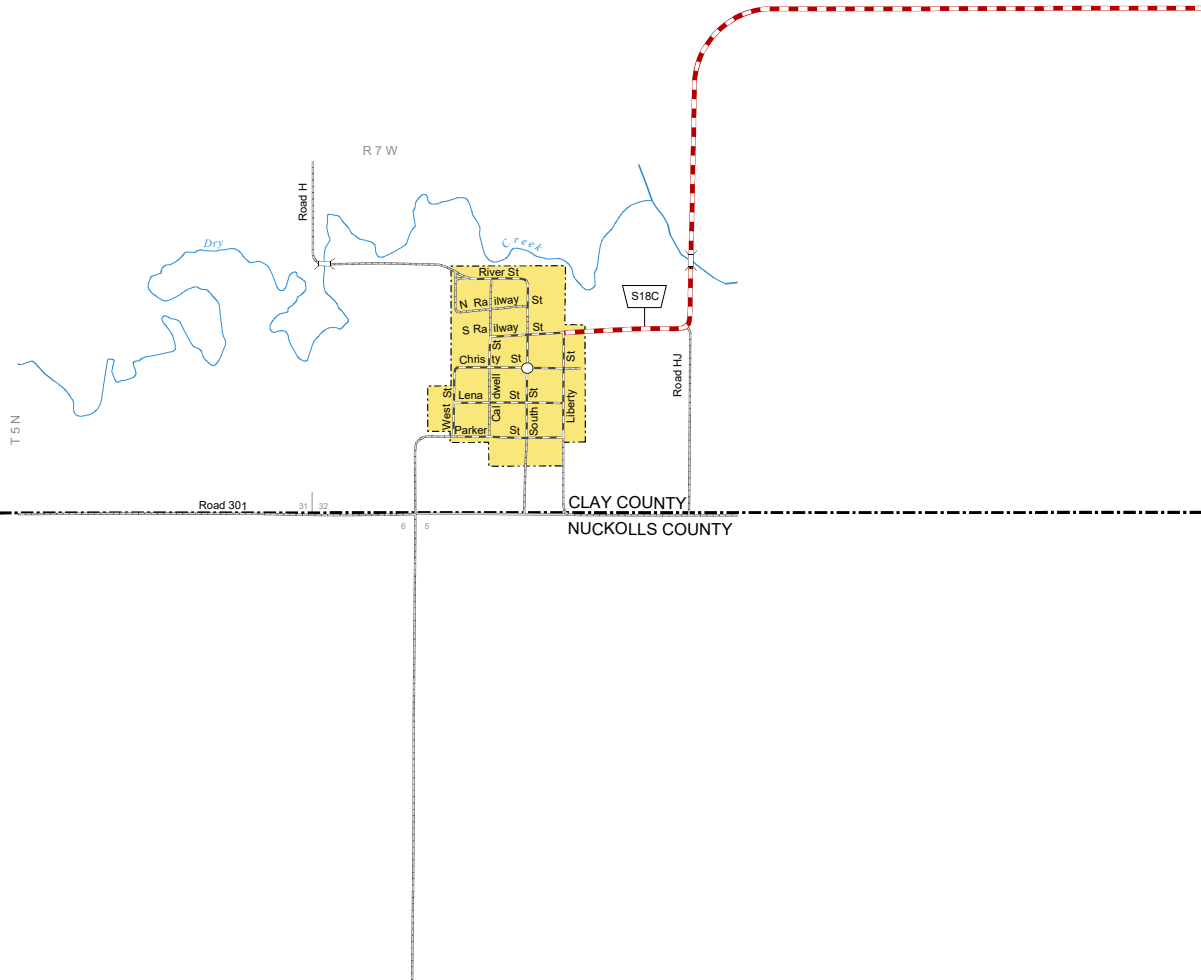

DEWEESE

CLAY COUNTY
NEBRASKA
POPULATION 67
2019

- STATE HIGHWAYS**
- Interstate Highway
 - Divided Highway
 - Multiple Lane Undivided Highway
 - Concrete/Brick Surface
 - Asphalt/Bituminous Surface
 - Gravel or Crushed Rock
- CITY STREETS AND COUNTY ROADS**
- Divided Street
 - Concrete/Brick Surface
 - Asphalt/Bituminous Surface
 - Gravel or Crushed Rock
 - Unimproved
 - Primitive
 - Interstate Numbered Route
 - U.S. Numbered Route
 - State Numbered Route
 - State Numbered Spur
 - State Numbered Link
 - Main St
 - Street Name
 - County Seat
 - City Center
 - Corporate Limits

This map is to be used for information only and is not intended to show ownership or to be definitive on which roads are public under Nebraska Law. The Nebraska Department of Transportation makes no warranties, guarantees or representations for the accuracy of this information and assumes no liability for errors or omissions. Any inconsistencies should be reported to NDOT.