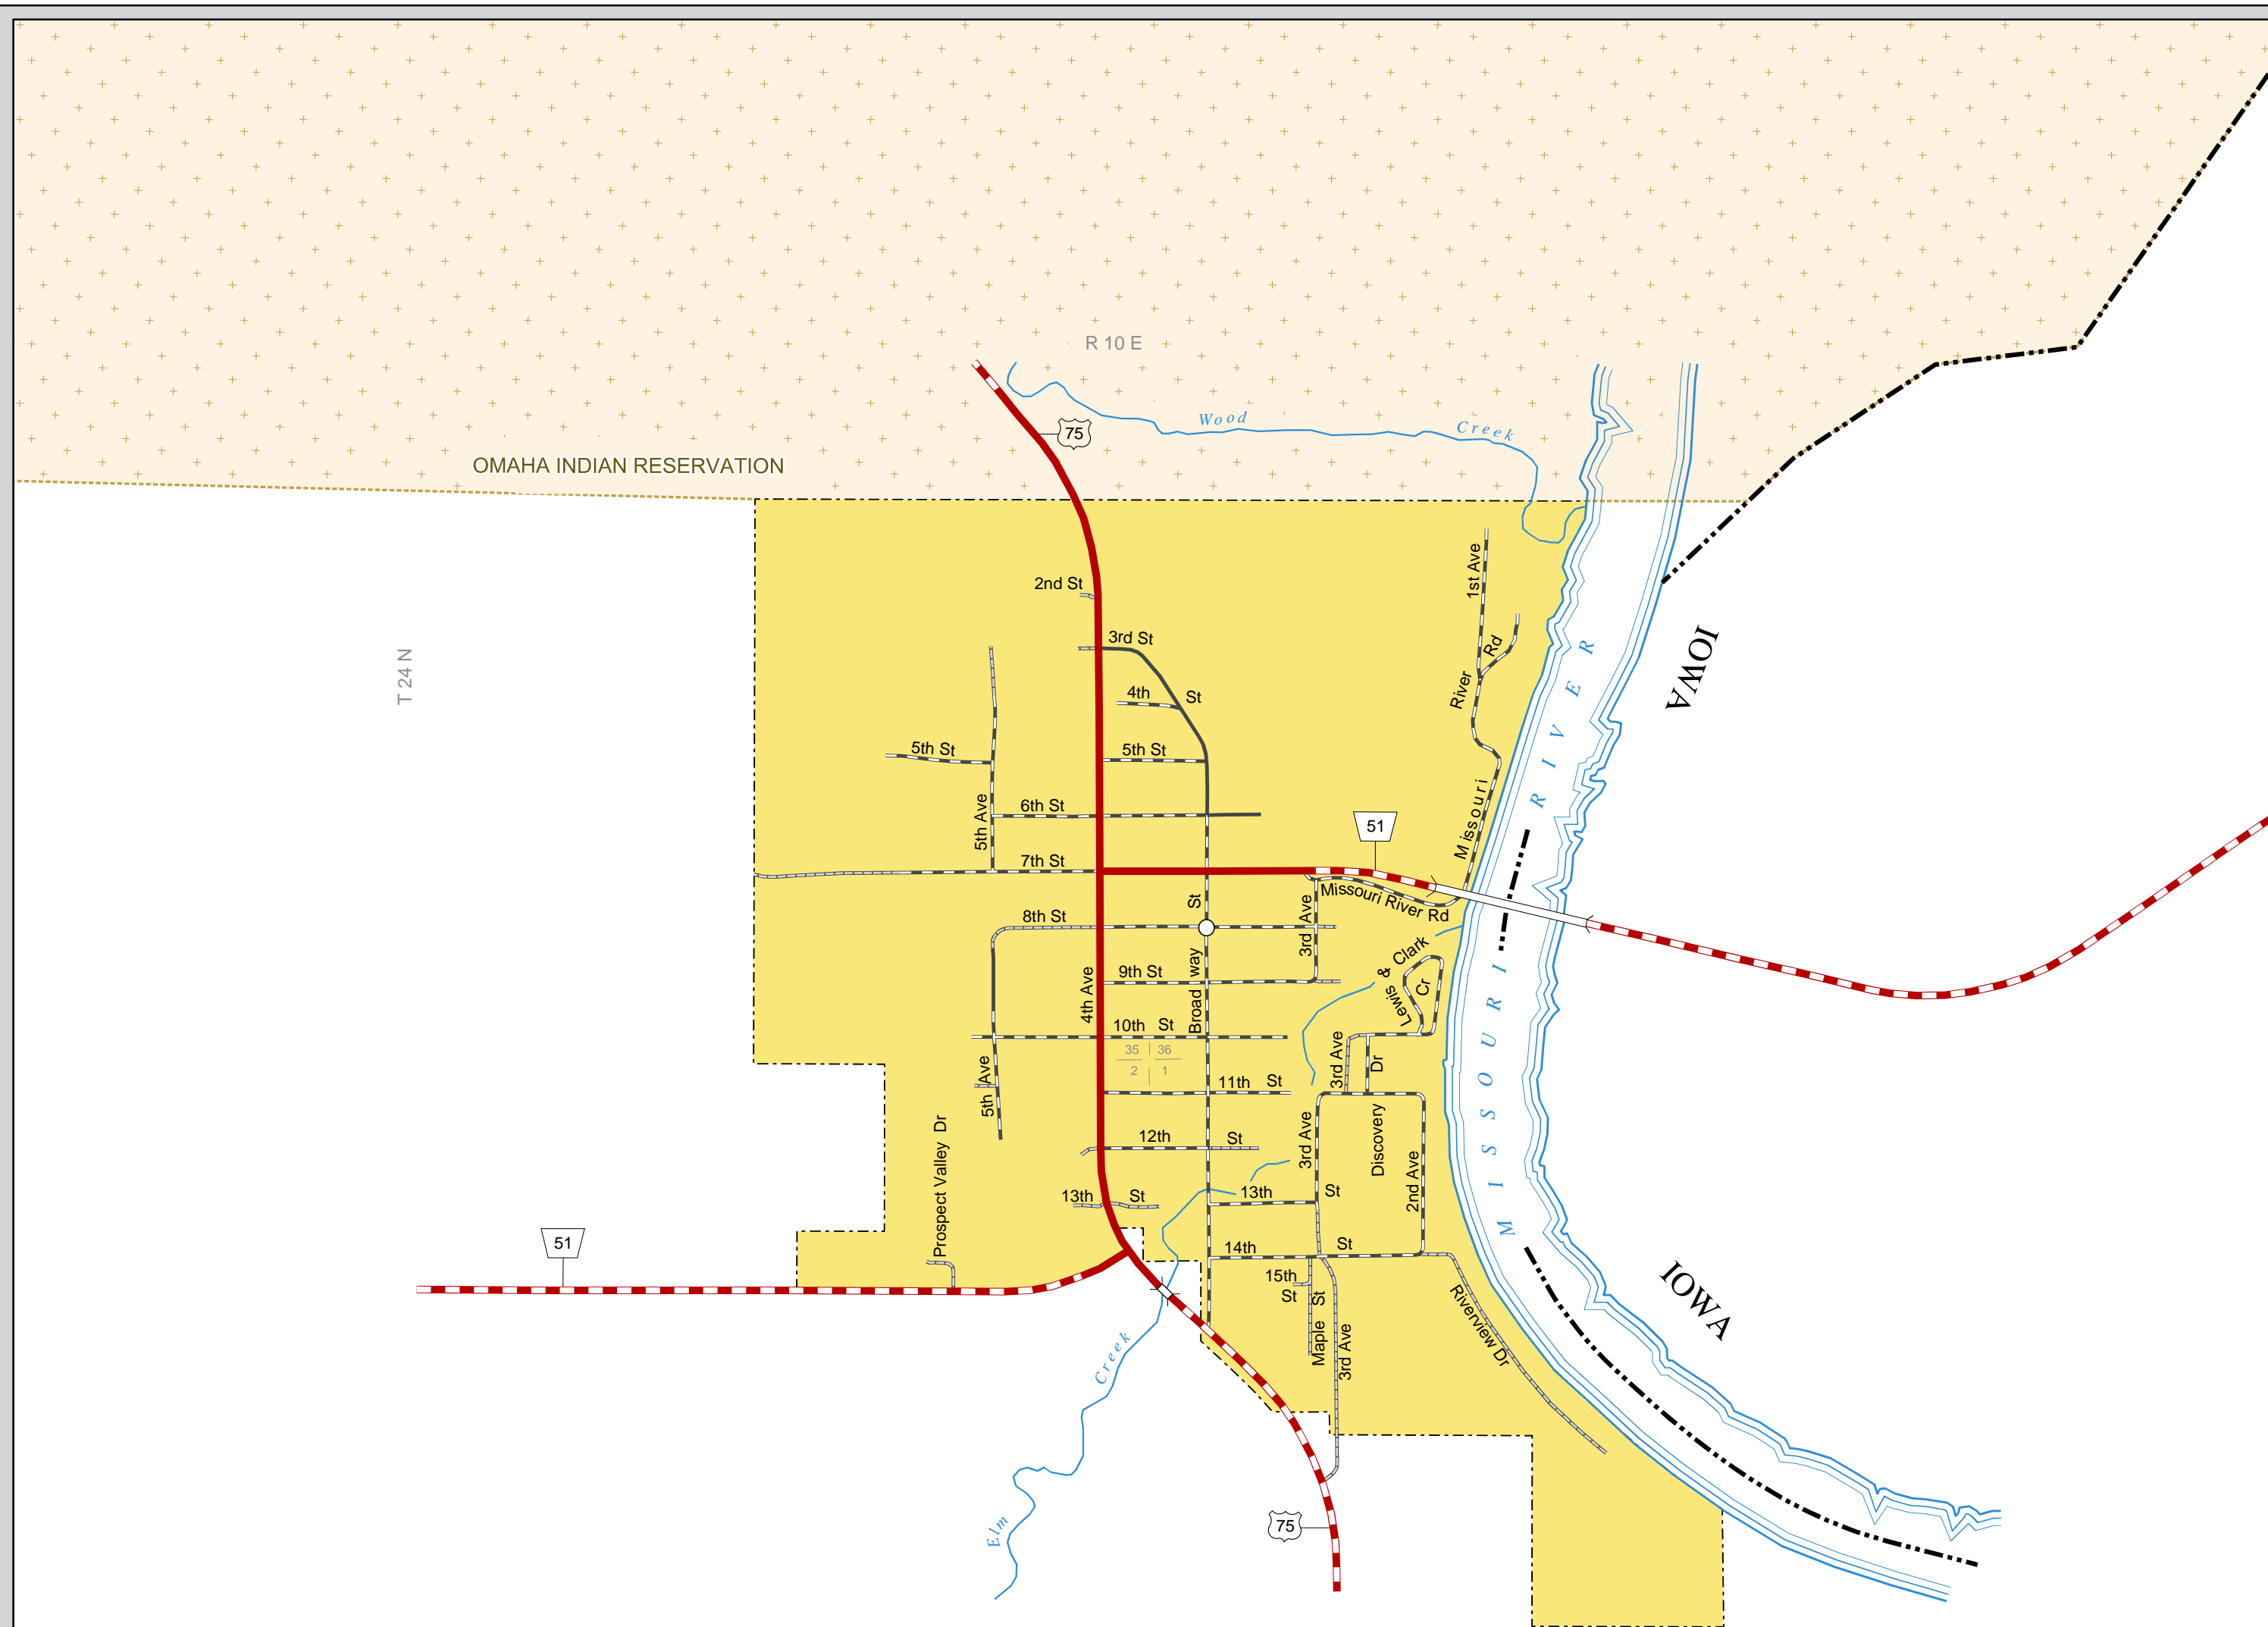

# DECATUR

BURT COUNTY  
NEBRASKA  
POPULATION 481  
2017

- STATE HIGHWAYS**
- Interstate Highway
  - Divided Highway
  - Multiple Lane Undivided Highway
  - Concrete/Brick Surface
  - Asphalt/Bituminous Surface
  - Gravel or Crushed Rock
- CITY STREETS AND COUNTY ROADS**
- Divided Street
  - Concrete/Brick Surface
  - Asphalt/Bituminous Surface
  - Gravel or Crushed Rock
  - Unimproved
  - Primitive
  - Interstate Numbered Route
  - U.S. Numbered Route
  - State Numbered Route
  - State Numbered Spur
  - State Numbered Link
  - Main St
  - County Seat
  - City Center
  - Corporate Limits

This map is to be used for information only and is not intended to show ownership or to be definitive on which roads are public under Nebraska Law. The Nebraska Department of Transportation makes no warranties, guarantees or representations for the accuracy of this information and assumes no liability for errors or omissions. Any inconsistencies should be reported to NDOT.