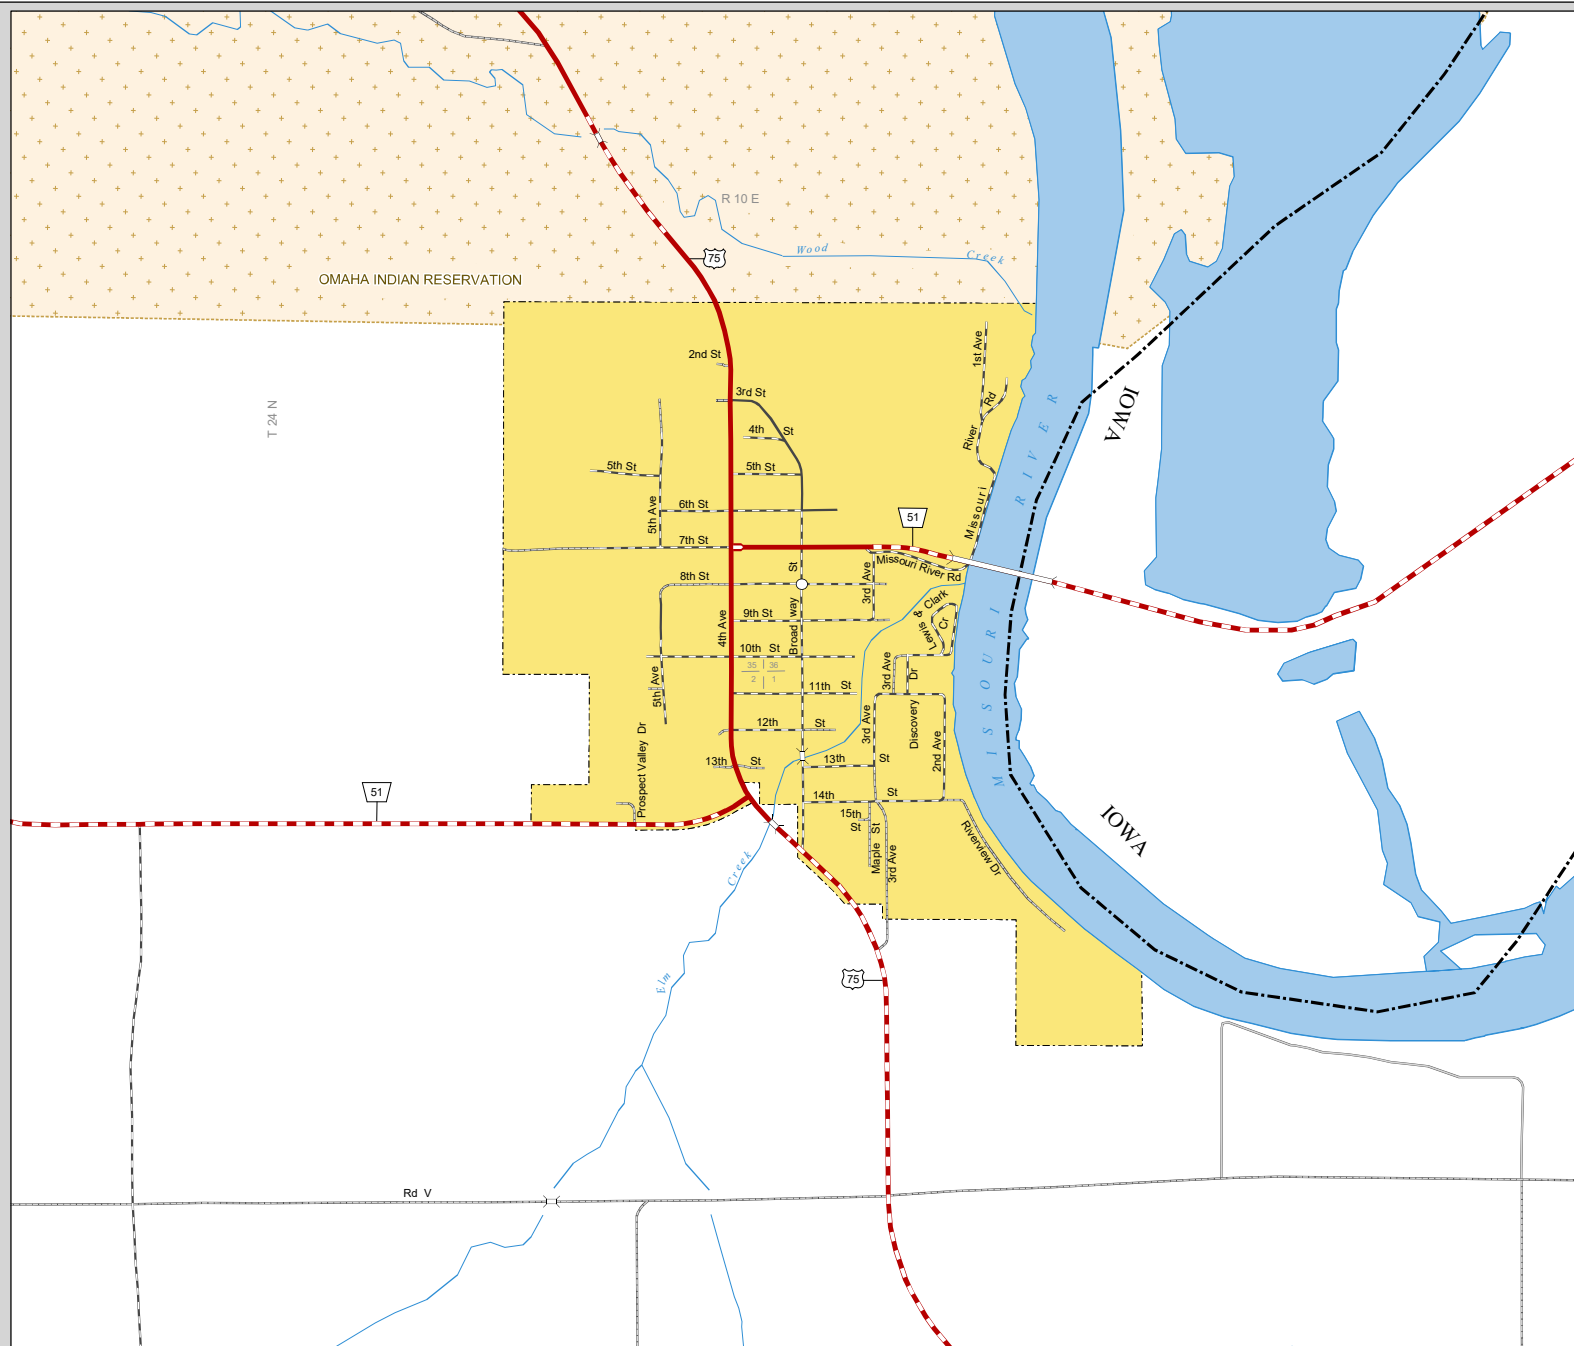

DECATUR

BURT COUNTY
NEBRASKA
POPULATION 481
2019

1. **STATE HIGHWAYS**
2. Interstate Highway
   - Divided Highway
   - Multiple Lane Undivided Highway
   - Concrete/Brick Surface
   - Asphalt/Bituminous Surface
   - Gravel or Crushed Rock
3. **CITY STREETS AND COUNTY ROADS**
4. Divided Street
   - Concrete/Brick Surface
   - Asphalt/Bituminous Surface
   - Gravel or Crushed Rock
   - Unimproved
   - Primitve
   - Interstate Numbered Route
   - U.S. Numbered Route
   - State Numbered Route
   - State Numbered Spur
   - State Numbered Link
   - Main St
   - County Seat
   - City Center
   - Corporate Limits