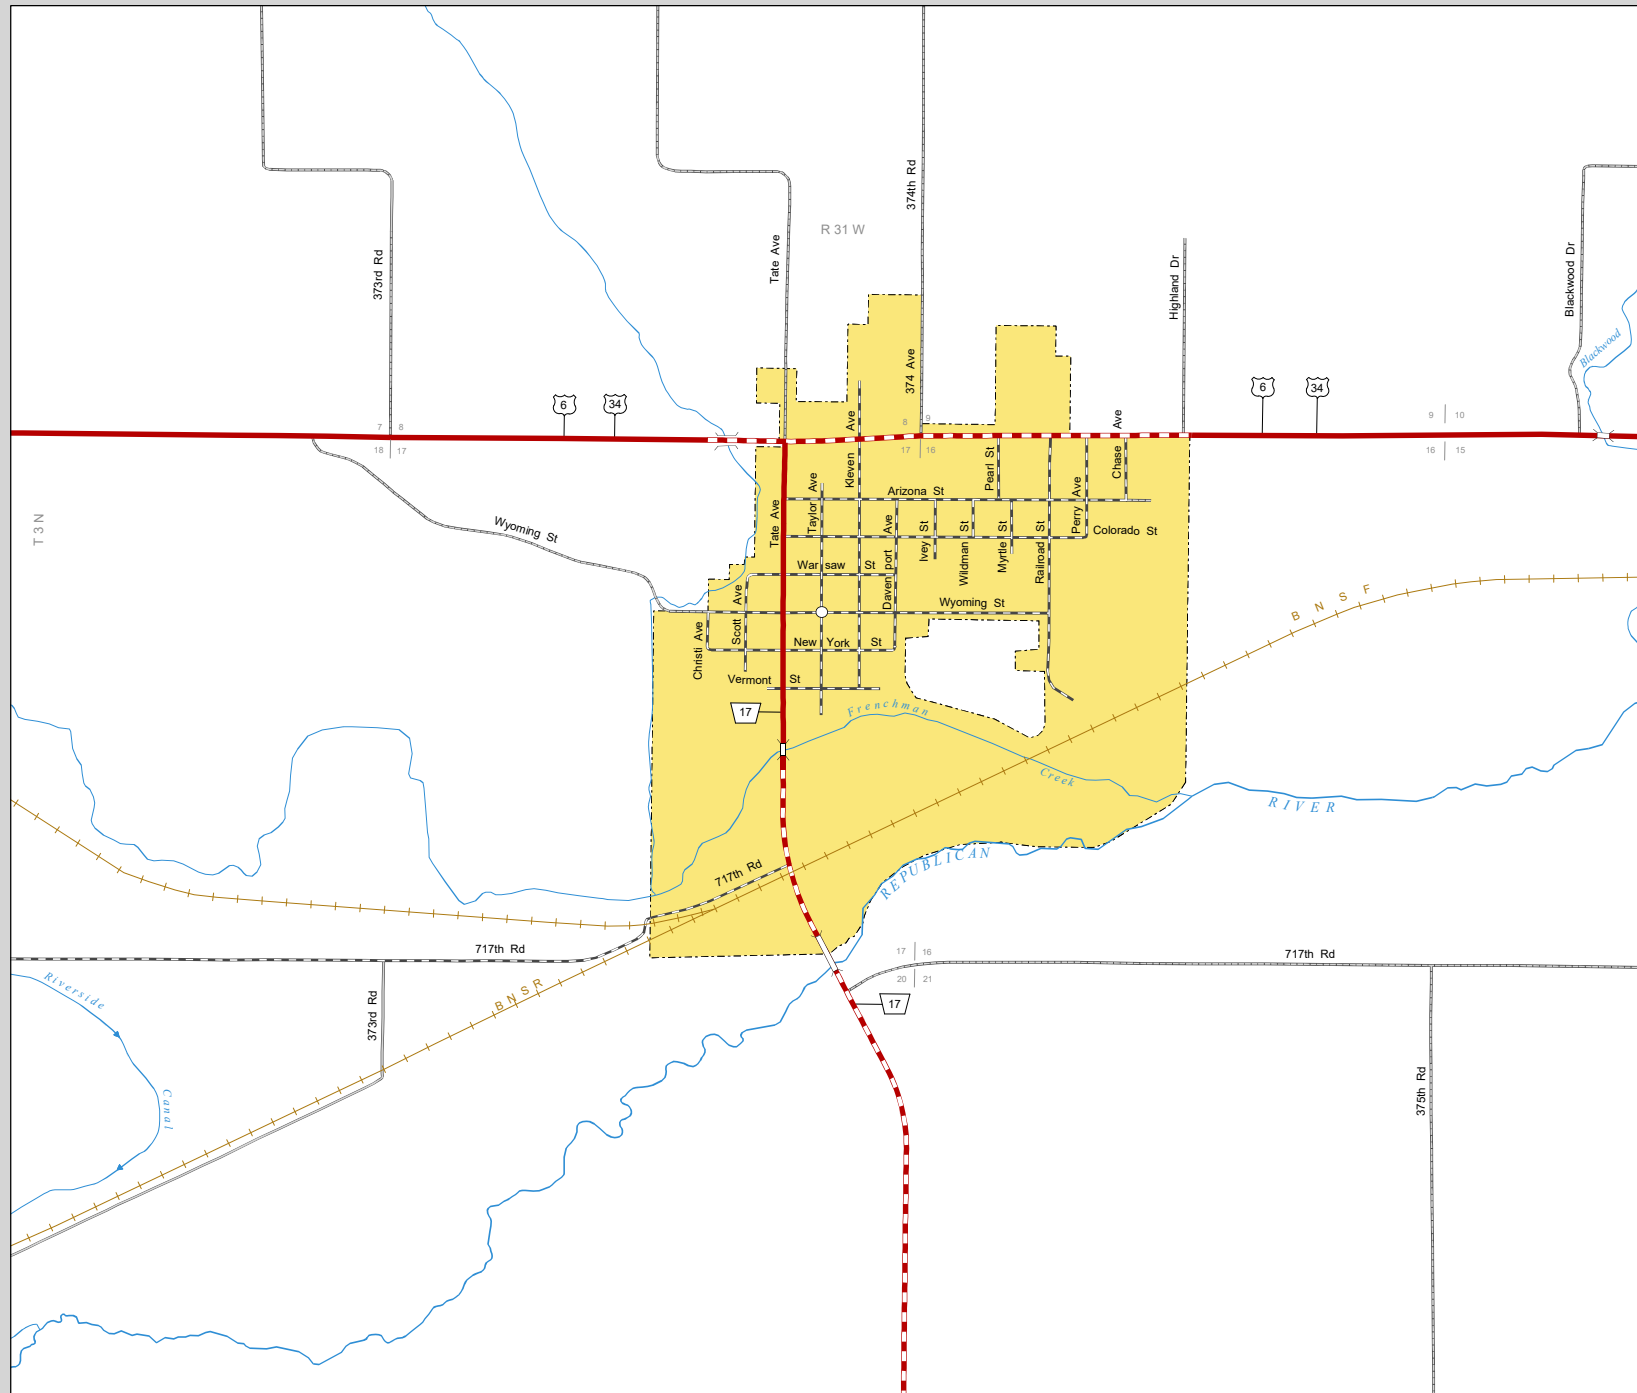

CULBERTSON

HITCHCOCK COUNTY
NEBRASKA
POPULATION 595
2020

1. **STATE HIGHWAYS**
2. Interstate Highway
   - Divided Highway
   - Multiple Lane Undivided Highway
   - Concrete/Brick Surface
   - Asphalt/Bituminous Surface
   - Gravel or Crushed Rock
3. **CITY STREETS AND COUNTY ROADS**
4. Divided Street
   - Concrete/Brick Surface
   - Asphalt/Bituminous Surface
   - Gravel or Crushed Rock
   - Unimproved
   - Primitive
   - Interstate Numbered Route
   - U.S. Numbered Route
   - State Numbered Route
   - State Numbered Spur
   - State Numbered Link
   - Street Name
   - County Seat
   - City Center
   - Corporate Limits

NEBRASKA

Good Life. Great Journey.

DEPARTMENT OF TRANSPORTATION