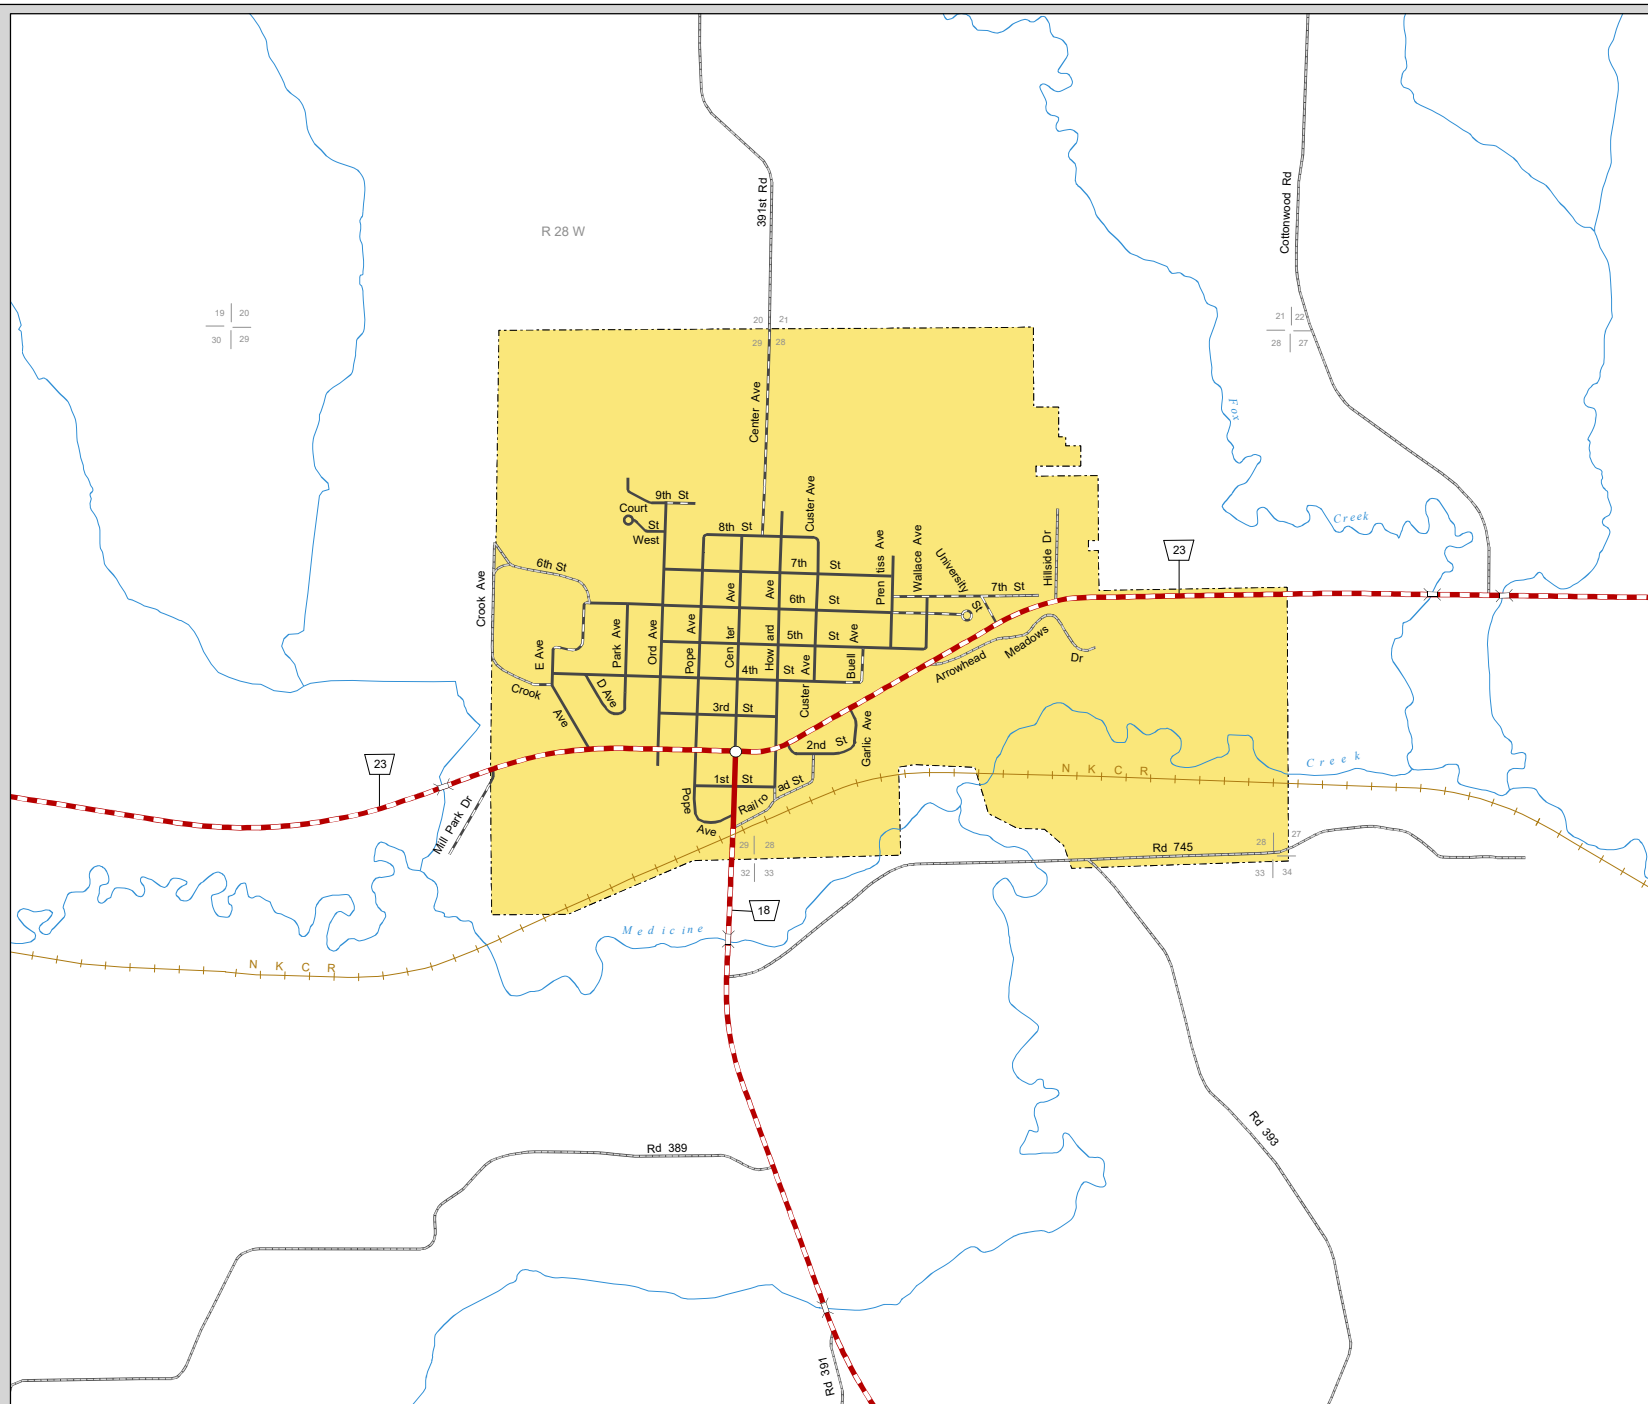

CURTIS

FRONTIER COUNTY
NEBRASKA
POPULATION 939
2020

1. **STATE HIGHWAYS**
2. Interstate Highway
   - Divided Highway
   - Multiple Lane Undivided Highway
   - Concrete/Brick Surface
   - Asphalt/Bituminous Surface
   - Gravel or Crushed Rock
3. **CITY STREETS AND COUNTY ROADS**
4. Divided Street
   - Concrete/Brick Surface
   - Asphalt/Bituminous Surface
   - Gravel or Crushed Rock
   - Unimproved
   - Primitive
   - Interstate Numbered Route
   - U.S. Numbered Route
   - State Numbered Route
   - State Numbered Spur
   - State Numbered Link
   - Main St Street Name
   - County Seat
   - City Center
   - Corporate Limits