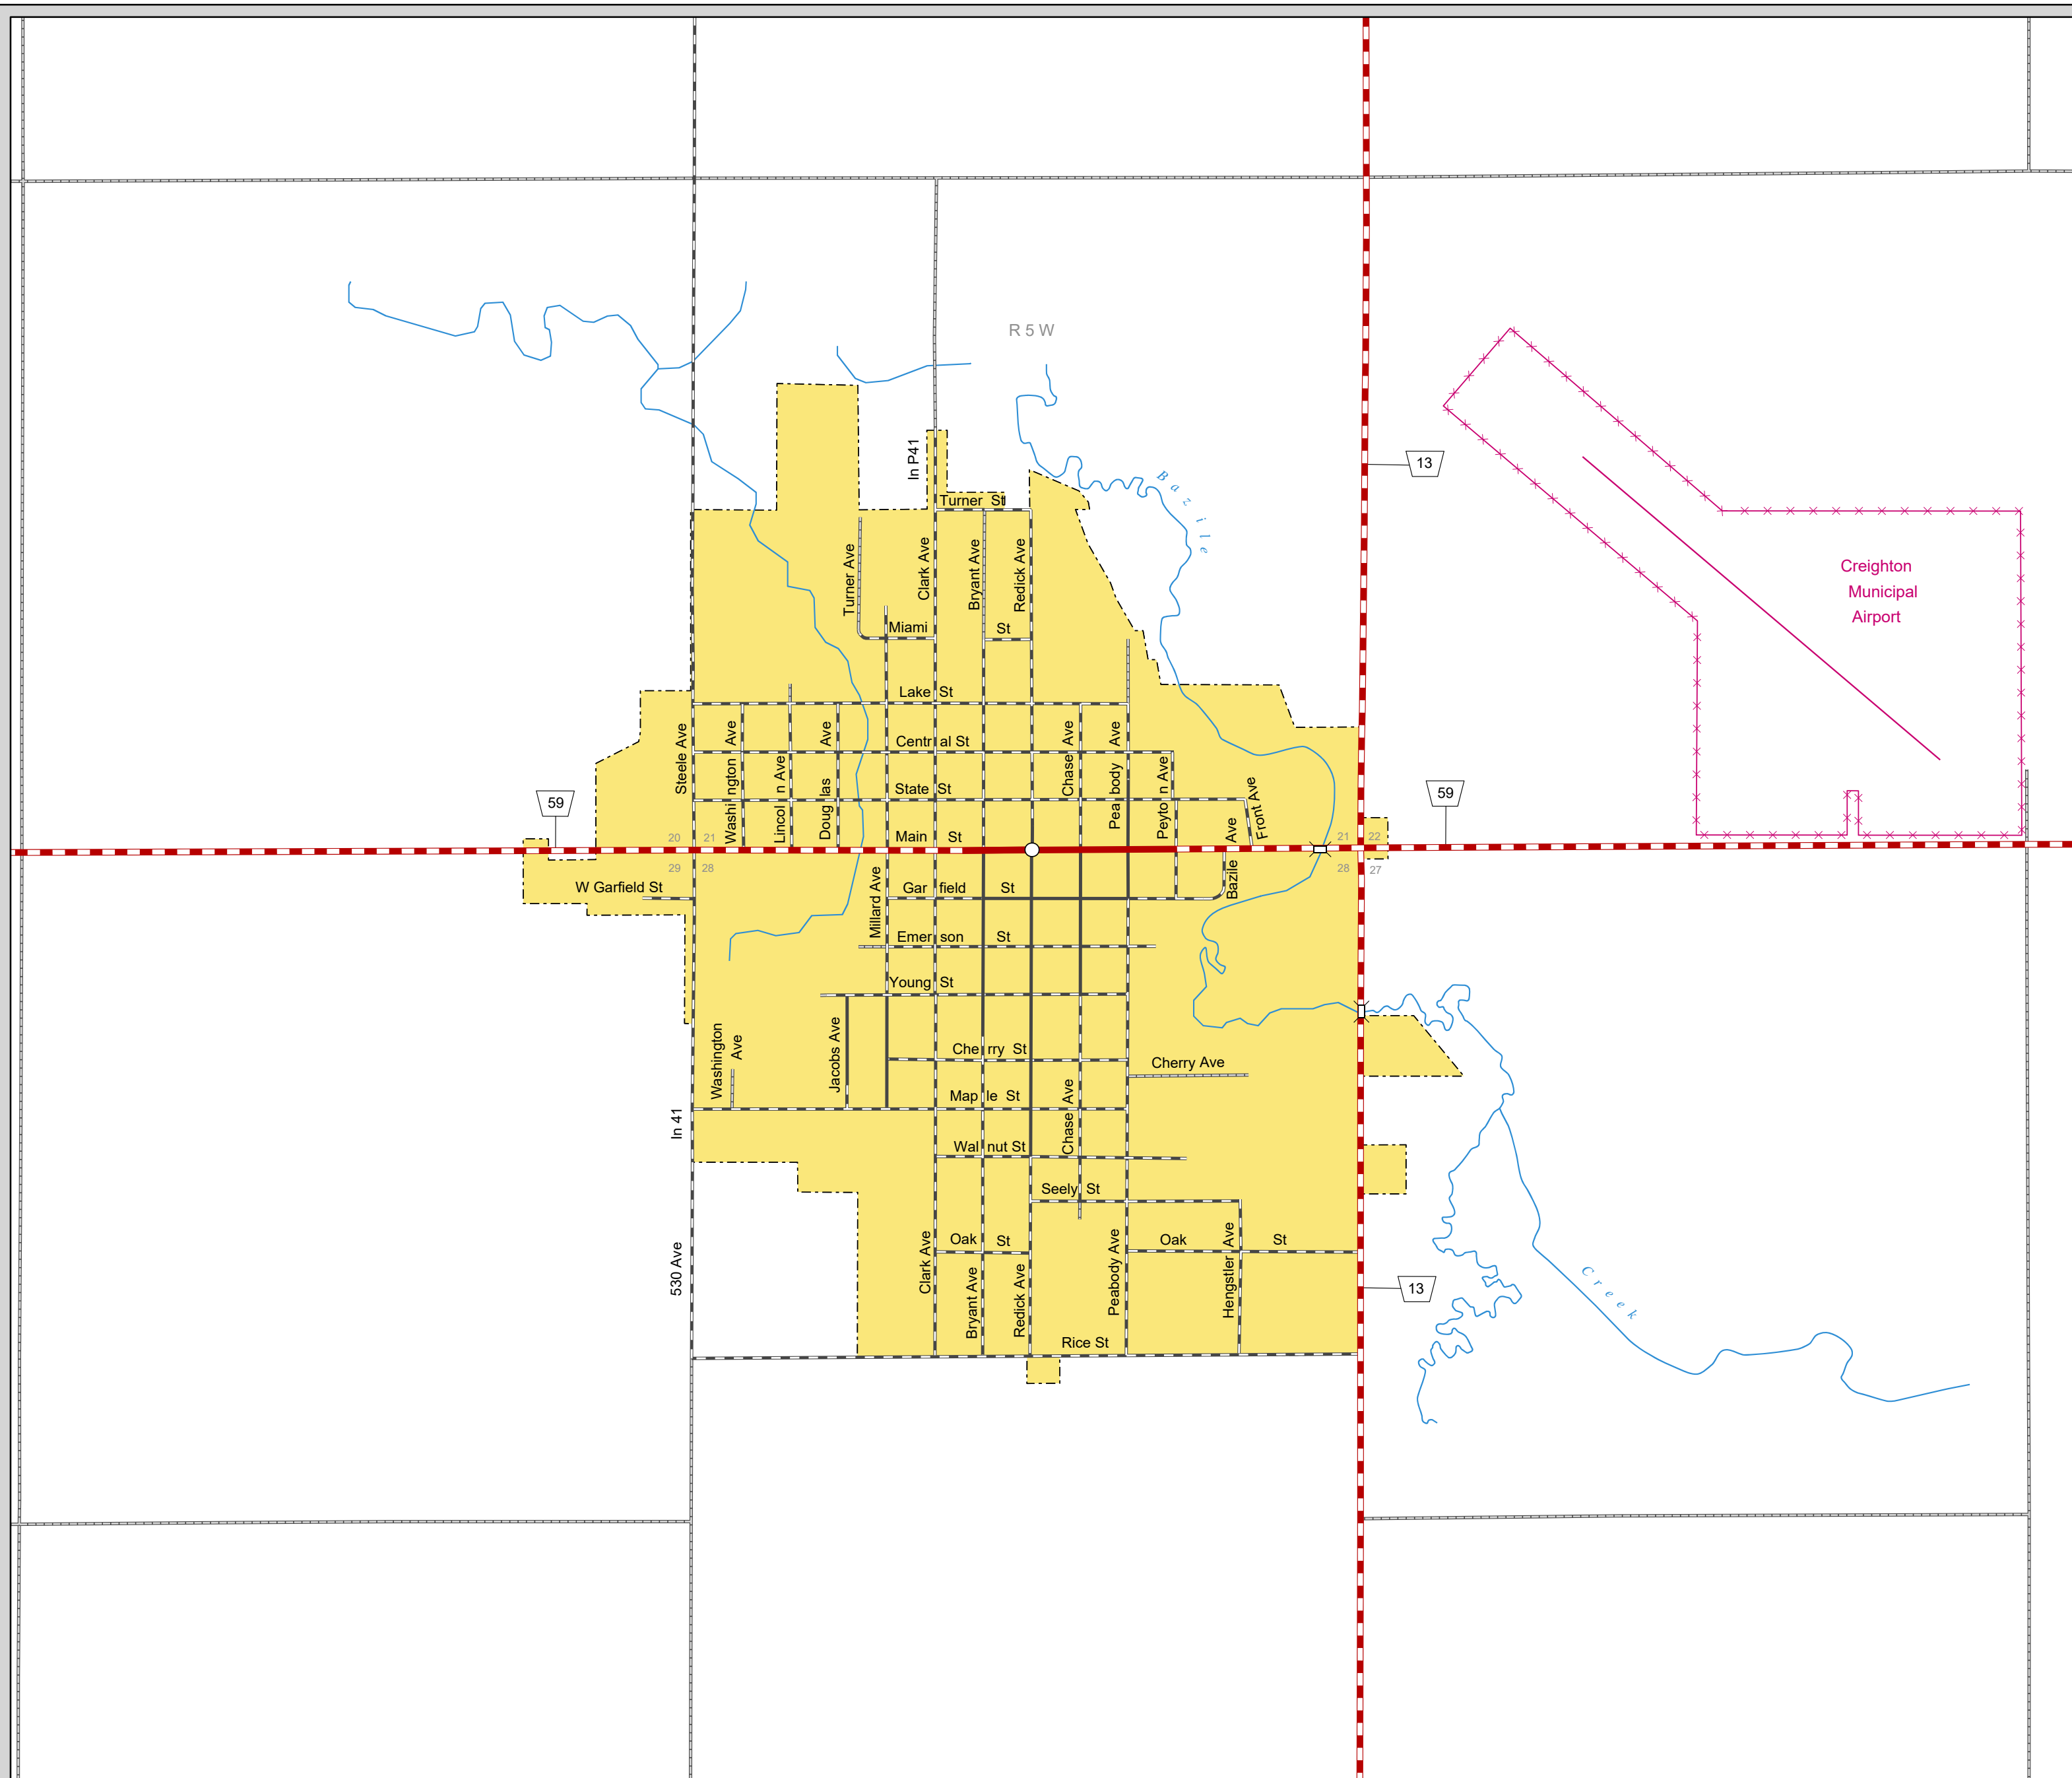

### CITY STREETS AND COUNTY ROADS

- Divided Street
- Concrete/Brick Surface
- Asphalt/Bituminous Surface
- Gravel or Crushed Rock
- Unimproved
- Primitive

Interstate Numbered Route

U.S. Numbered Route

State Numbered Route

State Numbered Spur

State Numbered Link

Main St Street Name

County Seat

City Center

Corporate Limits

## NEBRASKA

Good Life. Great Journey.

DEPARTMENT OF TRANSPORTATION