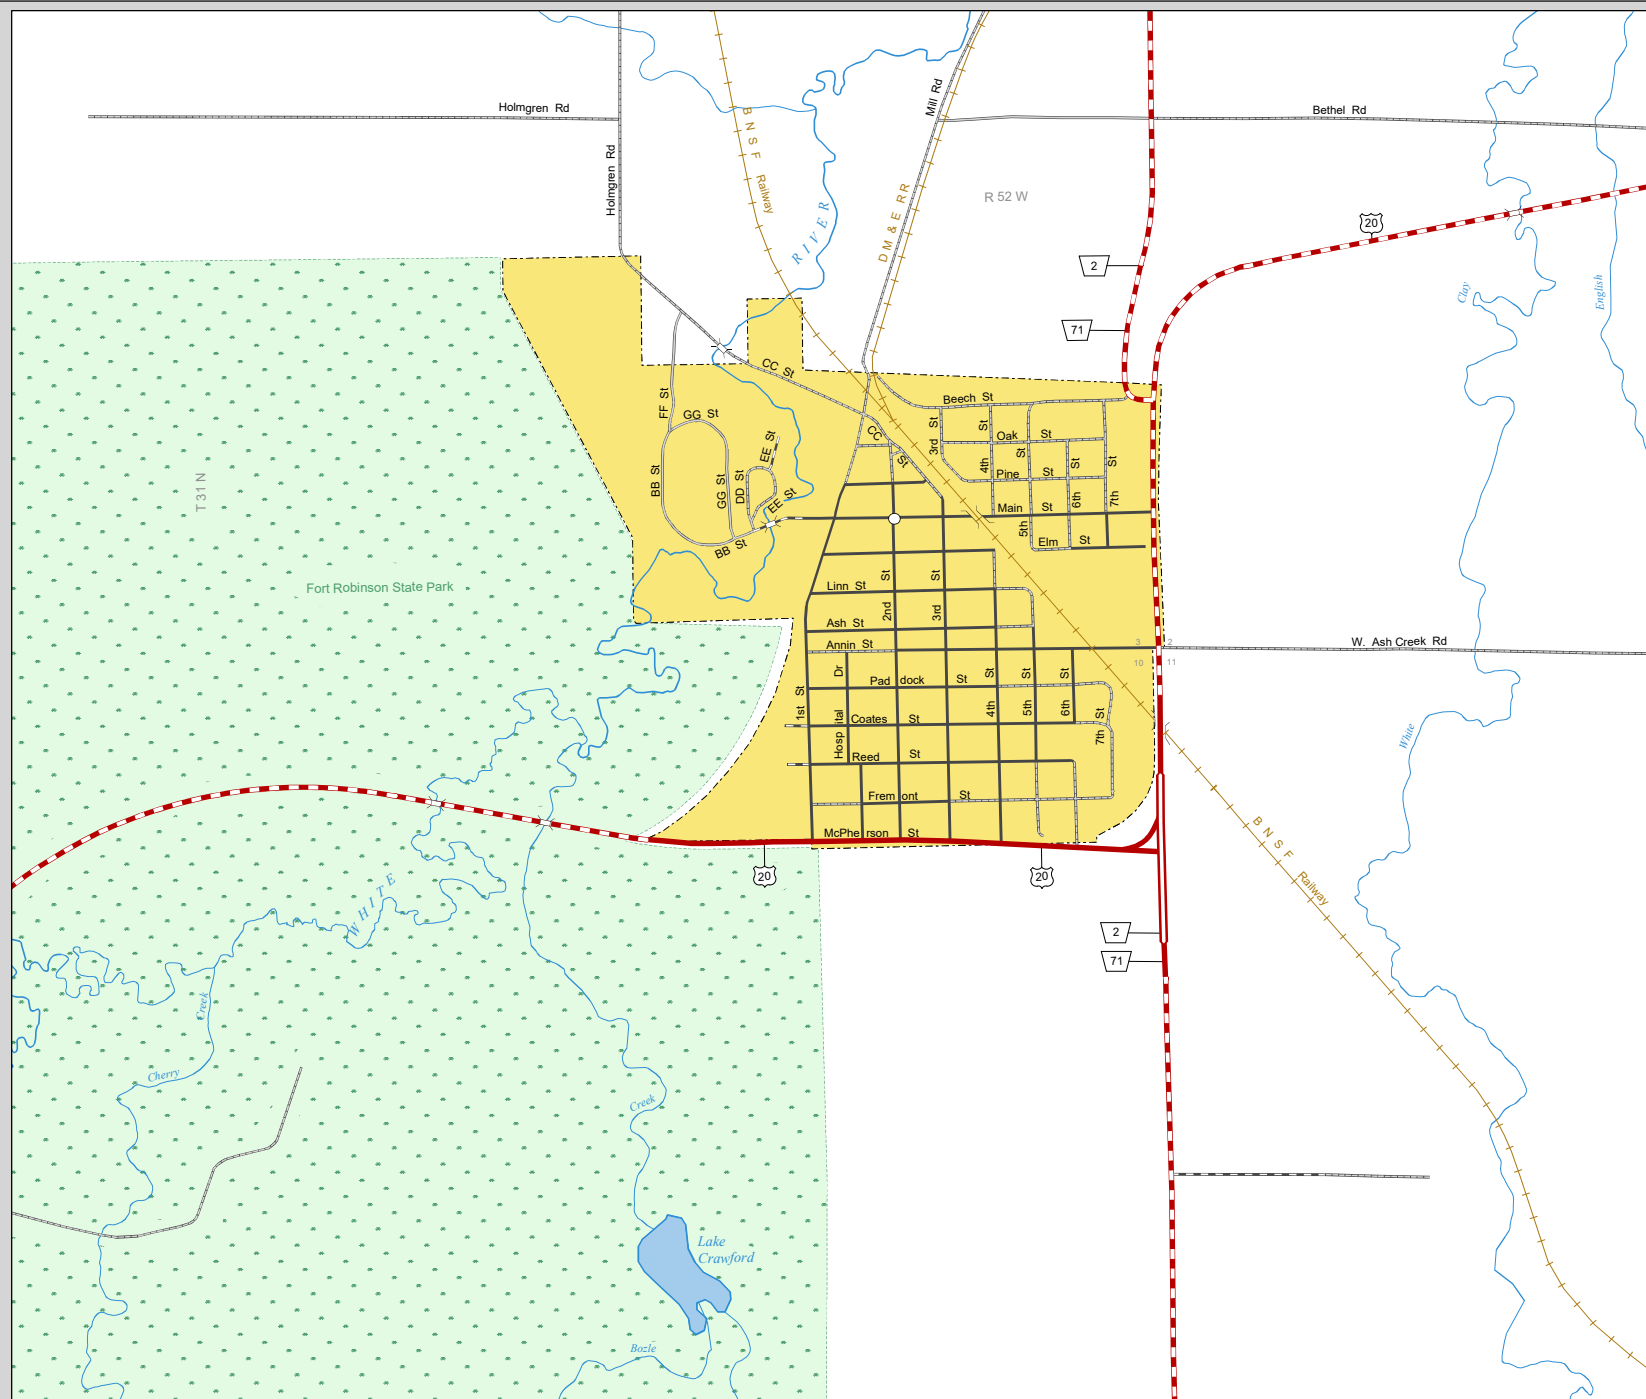

CRAWFORD

DAWES COUNTY
NEBRASKA
POPULATION 997
2020

1. **STATE HIGHWAYS**
2. Interstate Highway
   - Divided Highway
   - Multiple Lane Undivided Highway
   - Concrete/Brick Surface
   - Asphalt/Bituminous Surface
   - Gravel or Crushed Rock
3. **CITY STREETS AND COUNTY ROADS**
4. Divided Street
   - Concrete/Brick Surface
   - Asphalt/Bituminous Surface
   - Gravel or Crushed Rock
   - Unimproved
   - Primitive
   - Interstate Numbered Route
   - U.S. Numbered Route
   - State Numbered Route
   - State Numbered Spur
   - State Numbered Link
   - Street Name
   - County Seat
   - City Center
   - Corporate Limits

NEBRASKA

Good Life. Great Journey.

DEPARTMENT OF TRANSPORTATION