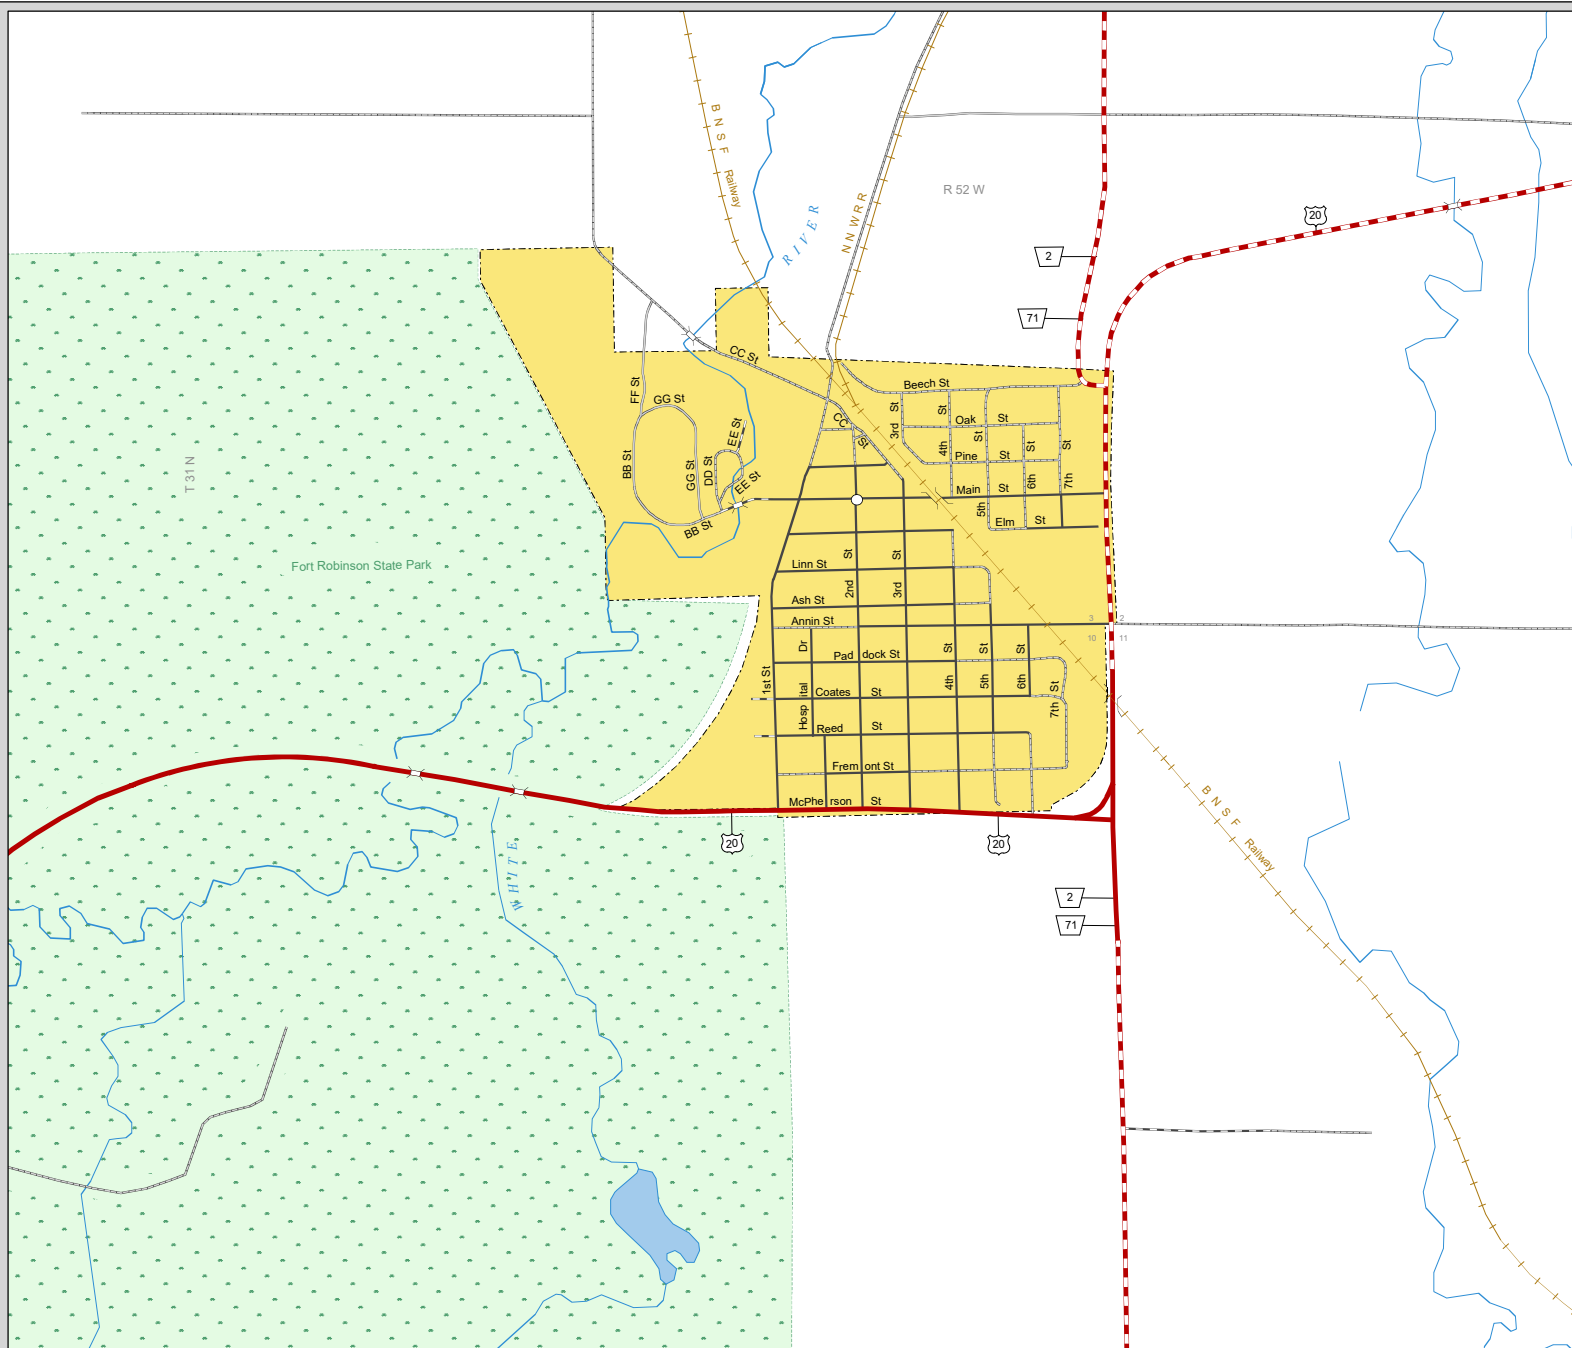

CRAWFORD

DAWES COUNTY
NEBRASKA
POPULATION 997
2019

1. **STATE HIGHWAYS**
2. Interstate Highway
   - Divided Highway
   - Multiple Lane Undivided Highway
   - Concrete/Brick Surface
   - Asphalt/Bituminous Surface
   - Gravel or Crushed Rock
3. **CITY STREETS AND COUNTY ROADS**
4. Divided Street
   - Concrete/Brick Surface
   - Asphalt/Bituminous Surface
   - Gravel or Crushed Rock
   - Unimproved
   - Primitive
   - Interstate Numbered Route
   - U.S. Numbered Route
   - State Numbered Route
   - State Numbered Spur
   - State Numbered Link
   - Street Name
   - County Seat
   - City Center
   - Corporate Limits