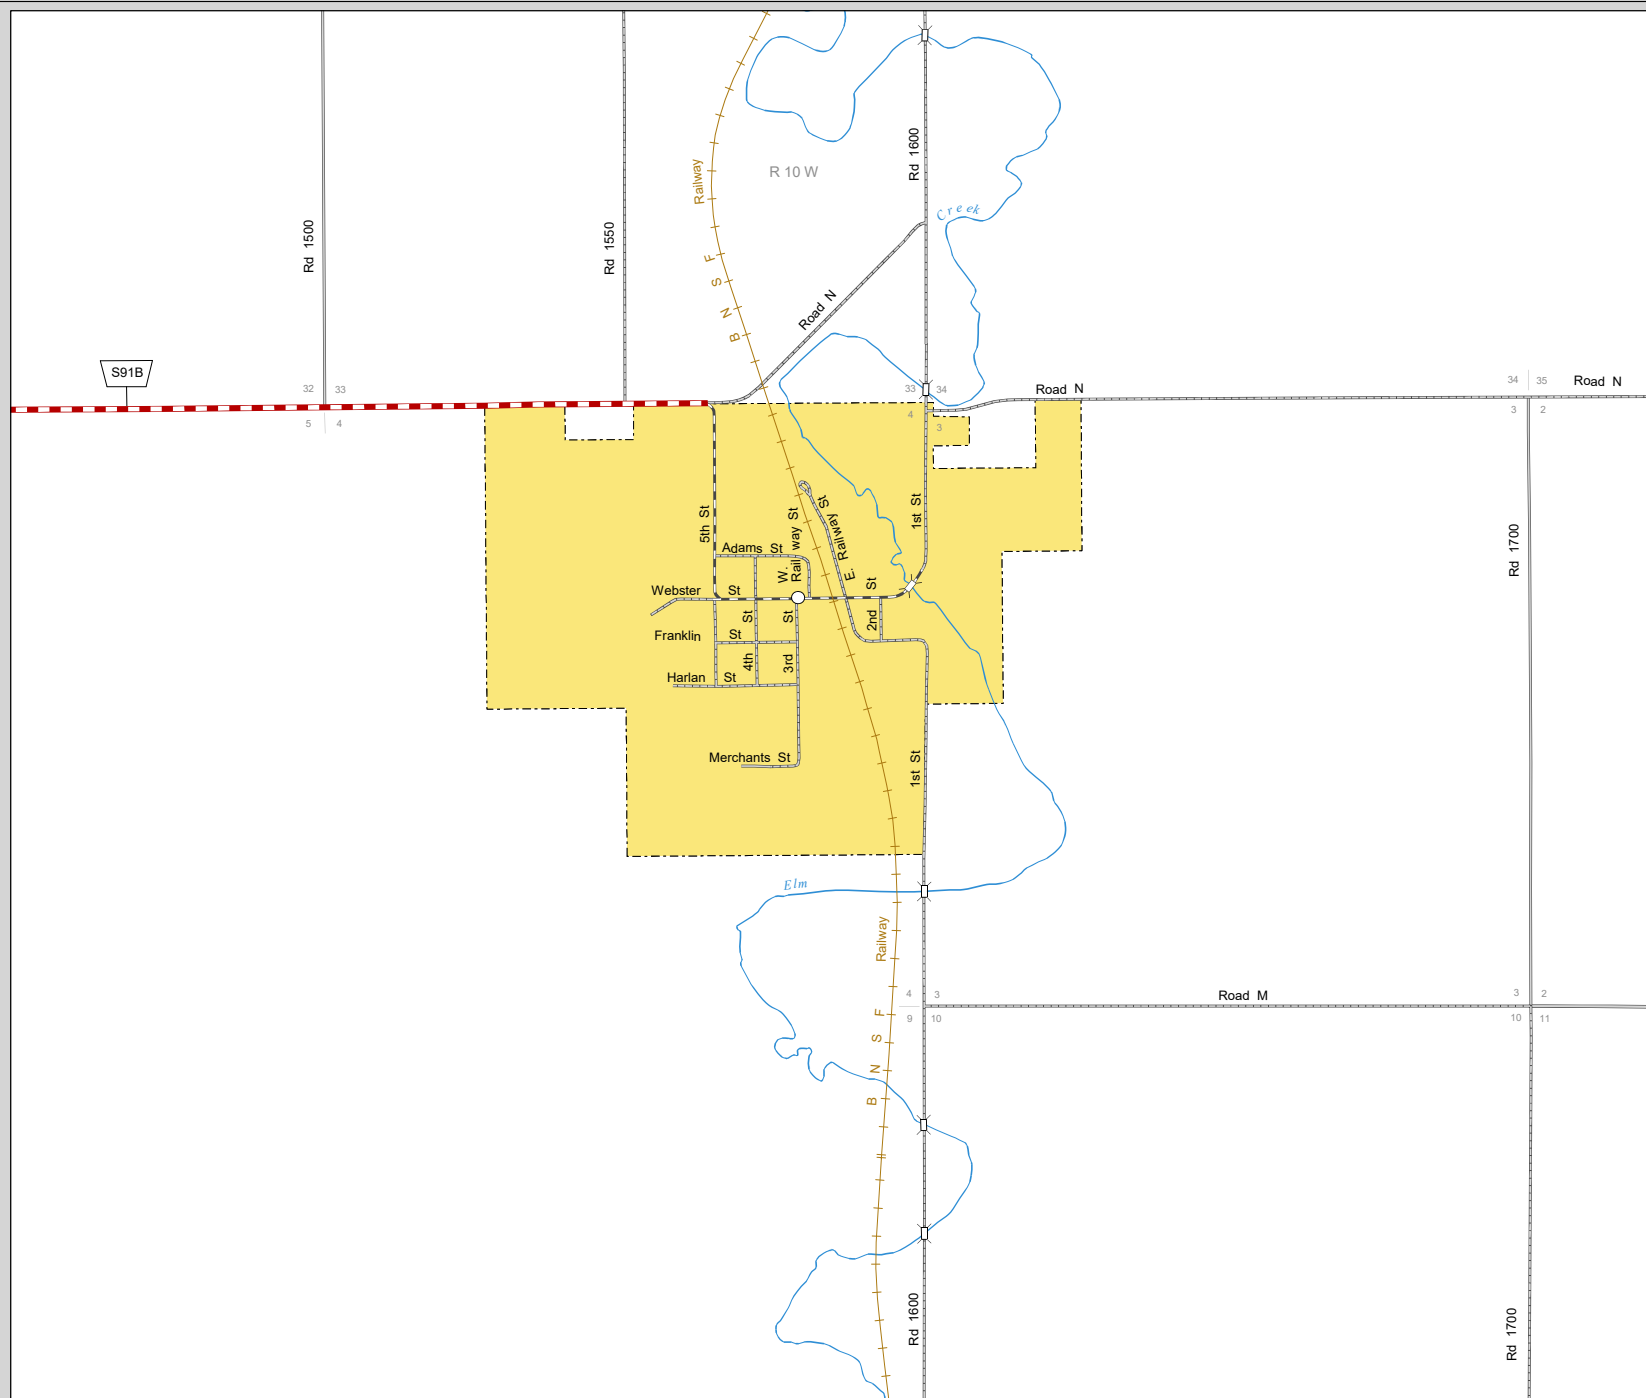

COWLES

WEBSTER COUNTY
NEBRASKA
POPULATION 30
2020

- **STATE HIGHWAYS**
- Interstate Highway
- Divided Highway
- Multiple Lane Undivided Highway
- Concrete/Brick Surface
- Asphalt/Bituminous Surface
- Gravel or Crushed Rock
- **CITY STREETS AND COUNTY ROADS**
- Divided Street
- Concrete/Brick Surface
- Asphalt/Bituminous Surface
- Gravel or Crushed Rock
- Unimproved
- Primitive
- Interstate Numbered Route
- U.S. Numbered Route
- State Numbered Route
- State Numbered Spur
- State Numbered Link
- Main St
- County Seat
- City Center
- Corporate Limits