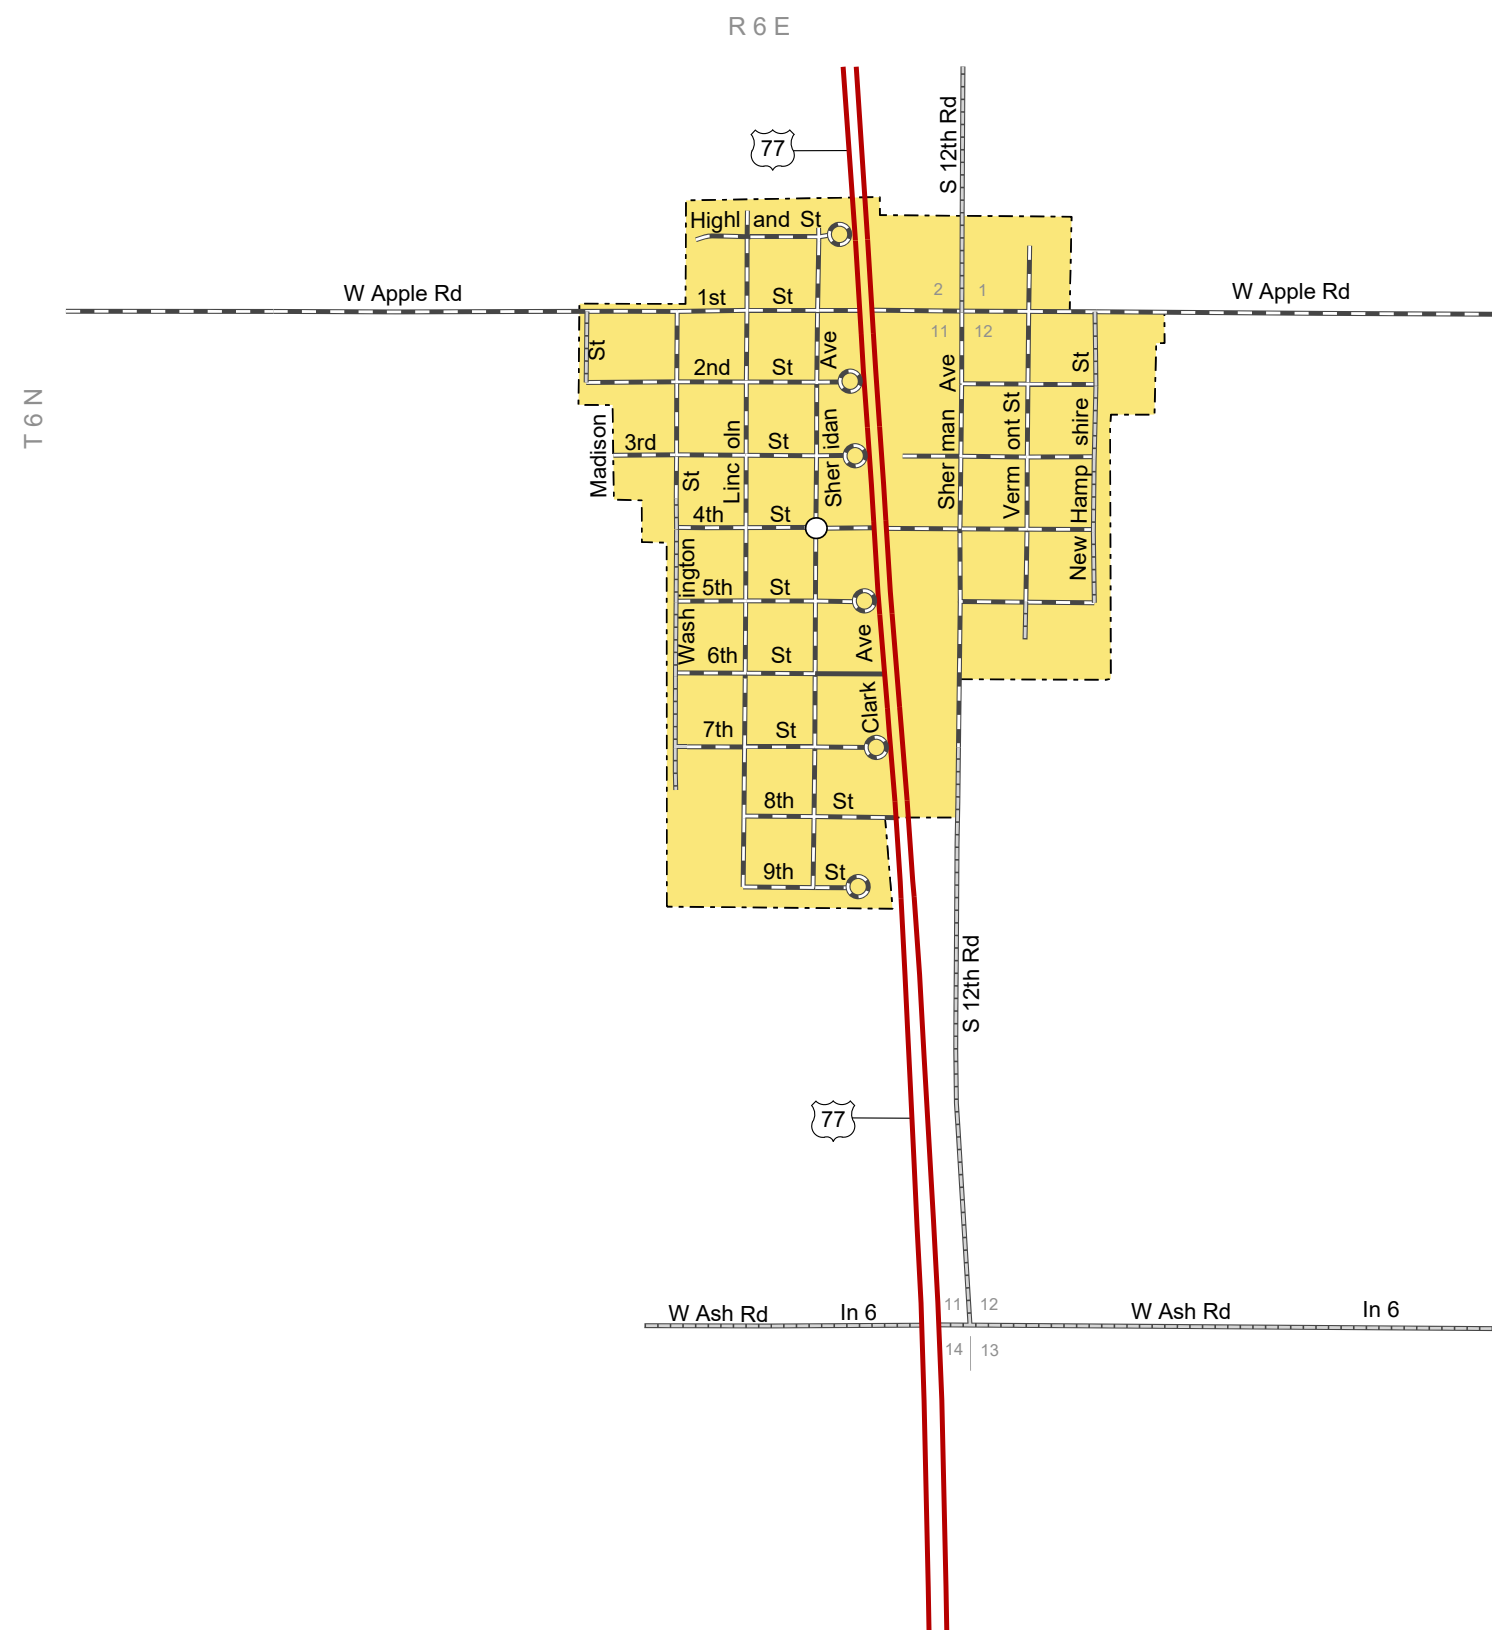

# CORTLAND

GAGE COUNTY  
NEBRASKA  
POPULATION 482  
2017

- STATE HIGHWAYS**
- Interstate Highway
  - Divided Highway
  - Multiple Lane Undivided Highway
  - Concrete/Brick Surface
  - Asphalt/Bituminous Surface
  - Gravel or Crushed Rock
- CITY STREETS AND COUNTY ROADS**
- Divided Street
  - Concrete/Brick Surface
  - Asphalt/Bituminous Surface
  - Gravel or Crushed Rock
  - Unimproved
  - Primitive
  - Interstate Numbered Route
  - U.S. Numbered Route
  - State Numbered Route
  - State Numbered Spur
  - State Numbered Link
  - Main St** Street Name
  - County Seat
  - City Center
  - Corporate Limits

**NEBRASKA**

Good Life. Great Journey.

DEPARTMENT OF TRANSPORTATION