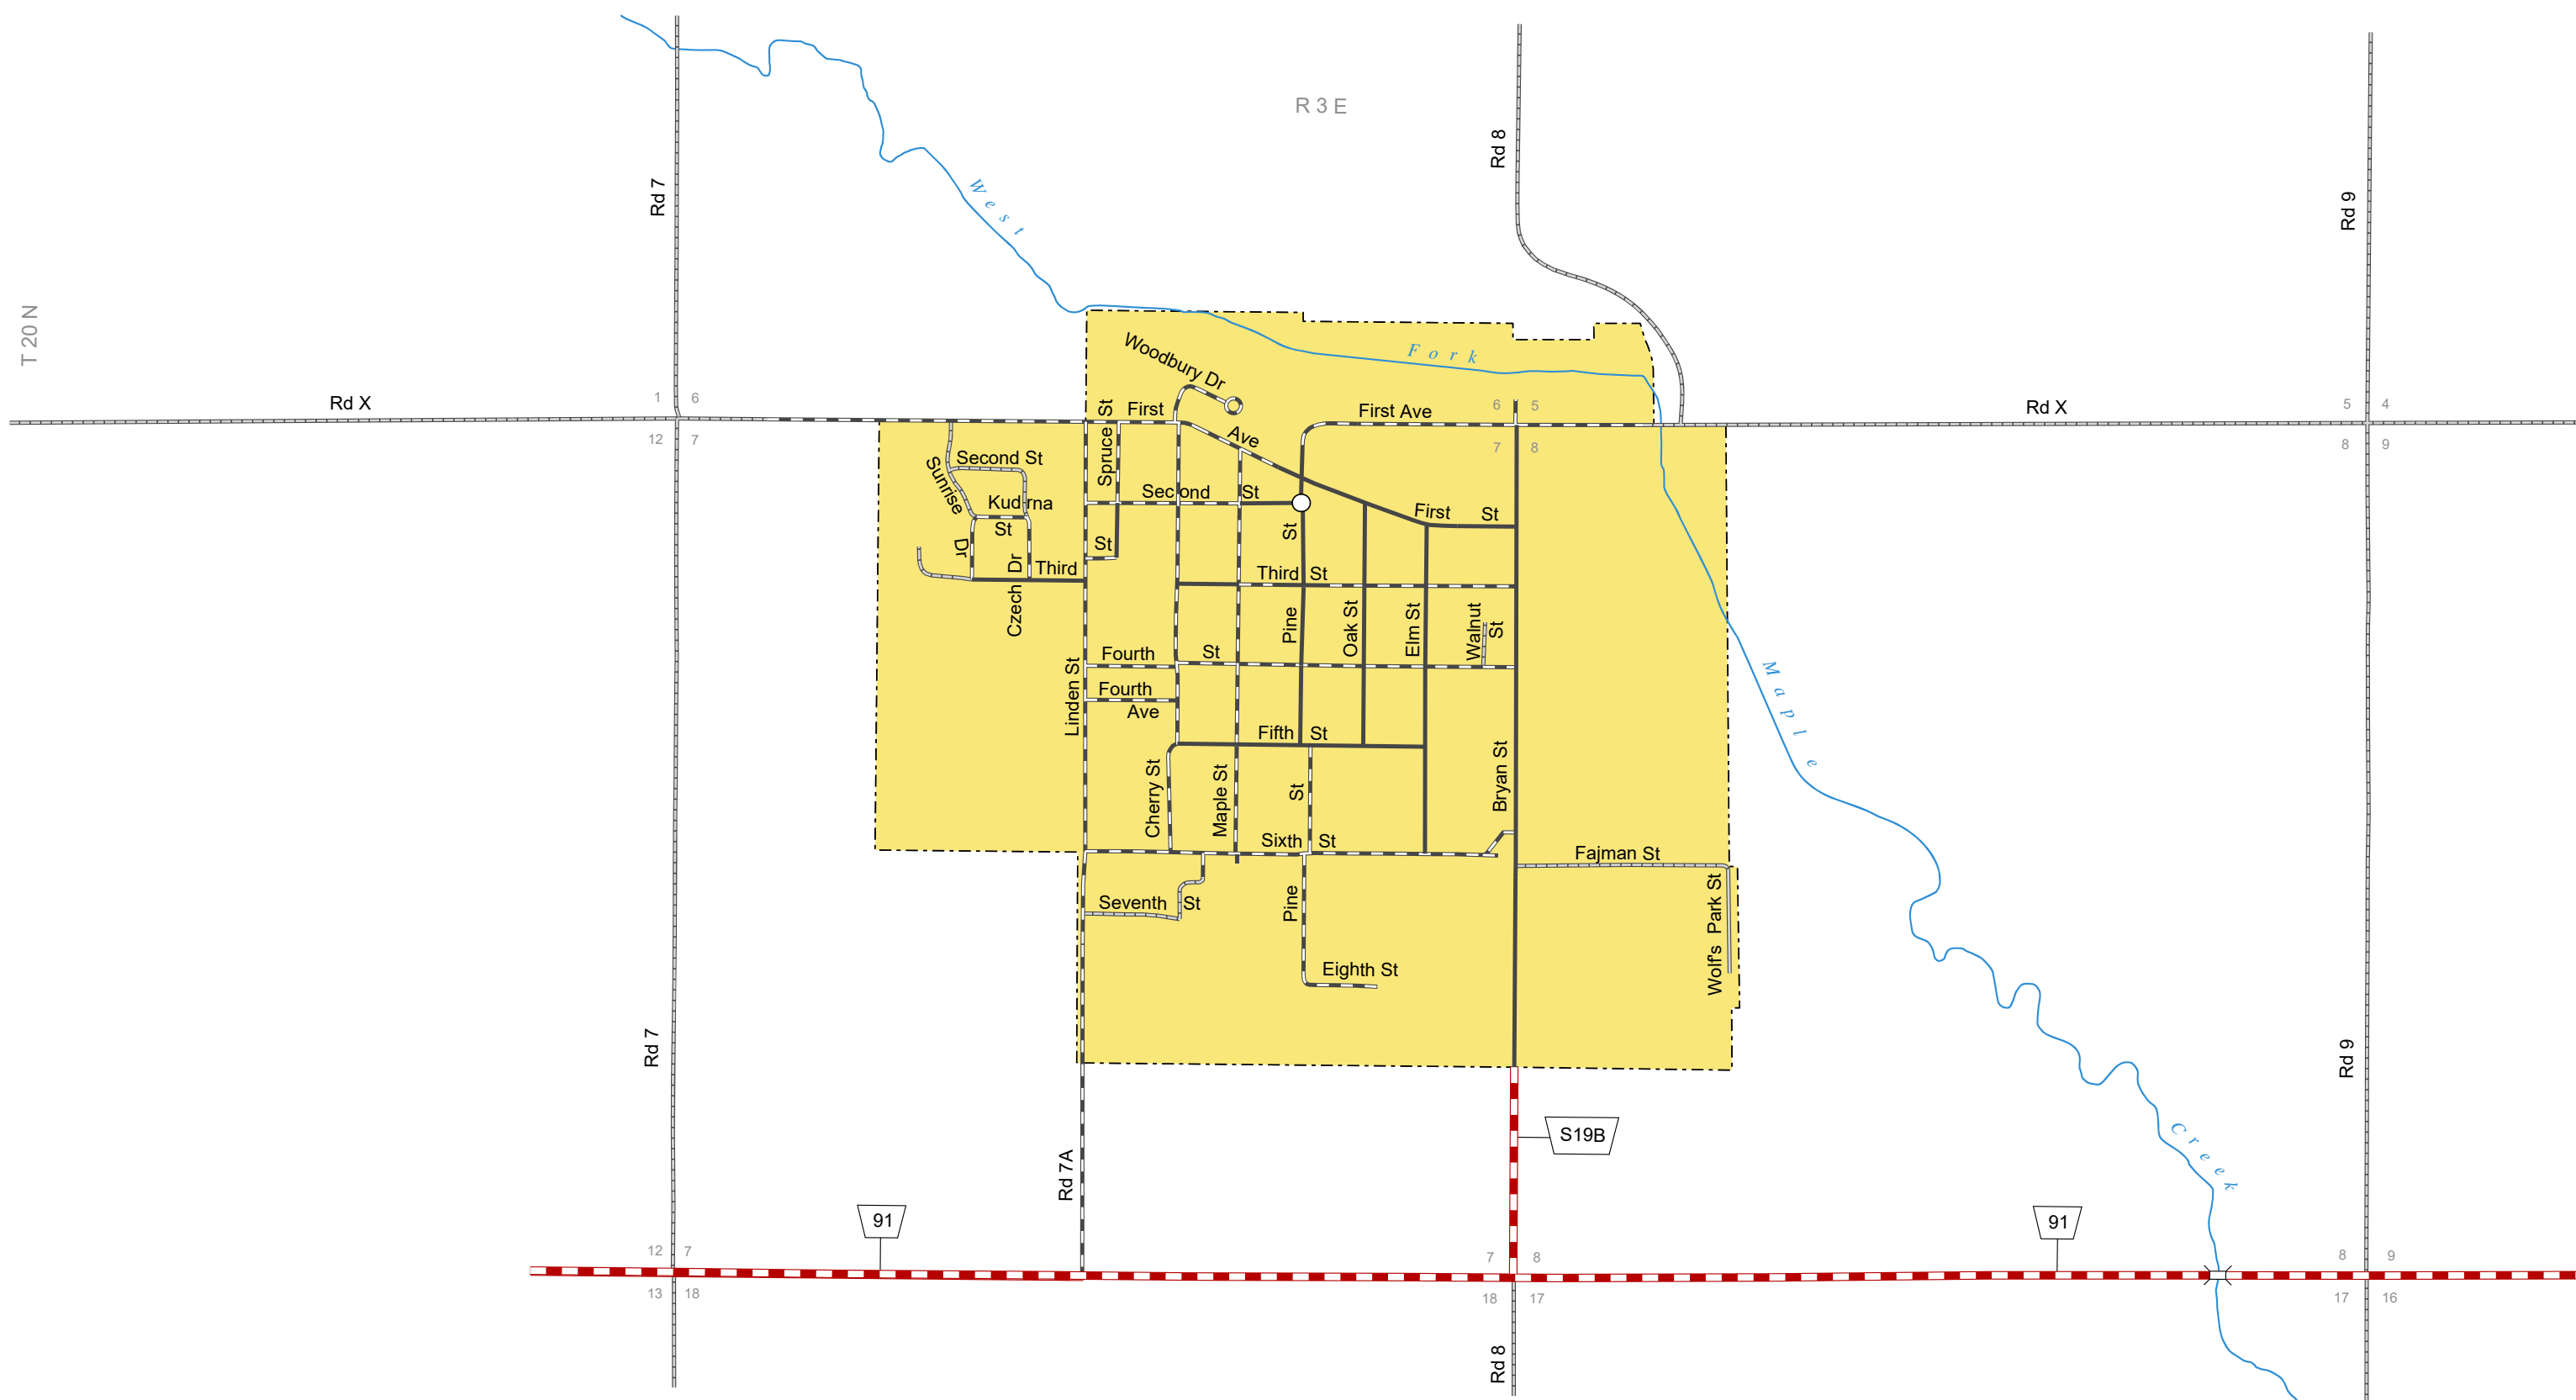

CLARKSON

COLFAX COUNTY
NEBRASKA
POPULATION 658
2017

STATE HIGHWAYS

- Interstate Highway
- Divided Highway
- Multiple Lane Undivided Highway
- Concrete/Brick Surface
- Asphalt/Bituminous Surface
- Gravel or Crushed Rock

CITY STREETS AND COUNTY ROADS

- Divided Street
- Concrete/Brick Surface
- Asphalt/Bituminous Surface
- Gravel or Crushed Rock
- Unimproved
- Primitive
- Interstate Numbered Route
- U.S. Numbered Route
- State Numbered Route
- State Numbered Spur
- State Numbered Link
- Street Name
- County Seat
- City Center
- Corporate Limits

NEBRASKA

Good Life. Great Journey.

DEPARTMENT OF TRANSPORTATION