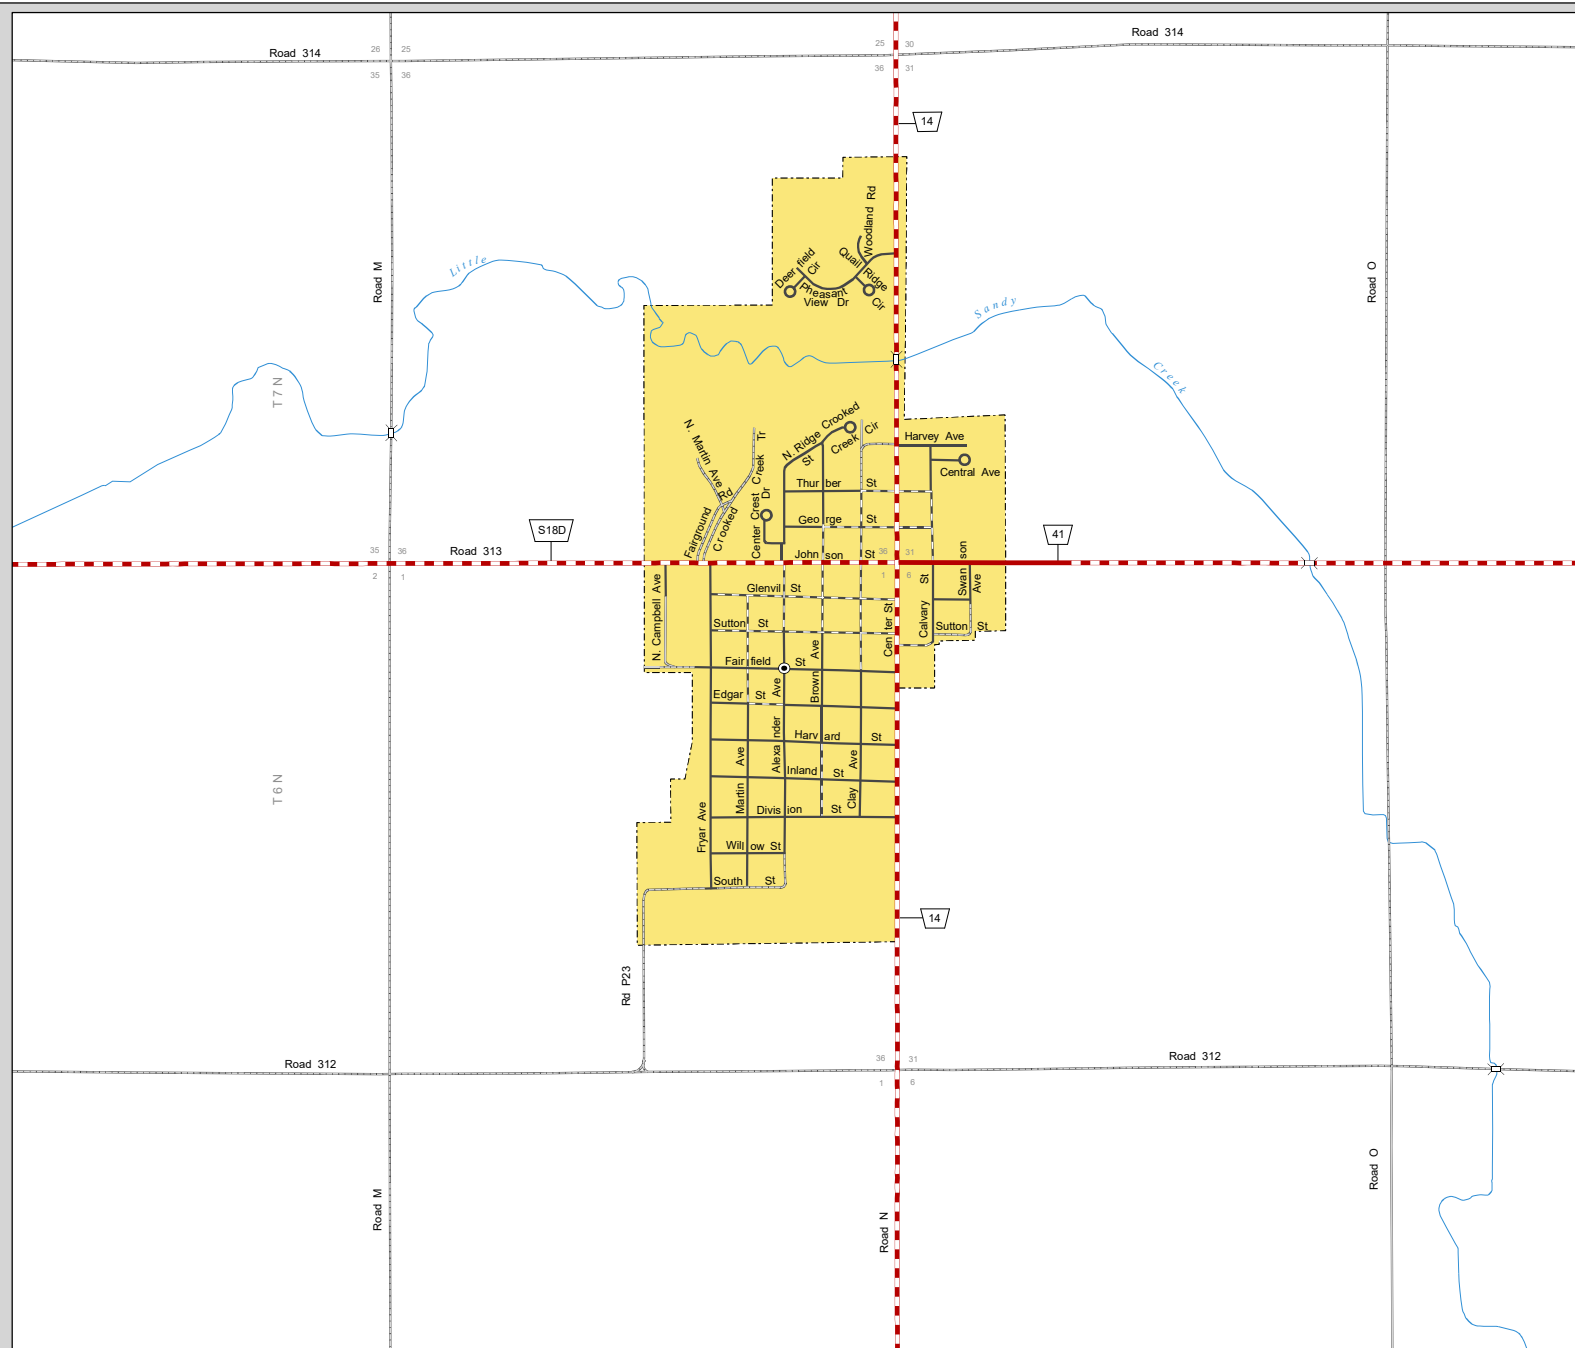

# CLAY CENTER

CLAY COUNTY  
NEBRASKA  
POPULATION 760  
2020

- STATE HIGHWAYS**
- Interstate Highway
  - Divided Highway
  - Multiple Lane Undivided Highway
  - Concrete/Brick Surface
  - Asphalt/Bituminous Surface
  - Gravel or Crushed Rock
- CITY STREETS AND COUNTY ROADS**
- Divided Street
  - Concrete/Brick Surface
  - Asphalt/Bituminous Surface
  - Gravel or Crushed Rock
  - Unimproved
  - Primitive
  - Interstate Numbered Route
  - U.S. Numbered Route
  - State Numbered Route
  - State Numbered Spur
  - State Numbered Link
  - Street Name
  - County Seat
  - City Center
  - Corporate Limits

This map is to be used for information only and is not intended to show ownership or to be definitive on which roads are public under Nebraska Law. The Nebraska Department of Transportation makes no warranties, guarantees or representations for the accuracy of this information and assumes no liability for errors or omissions. Any inconsistencies should be reported to NDOT.