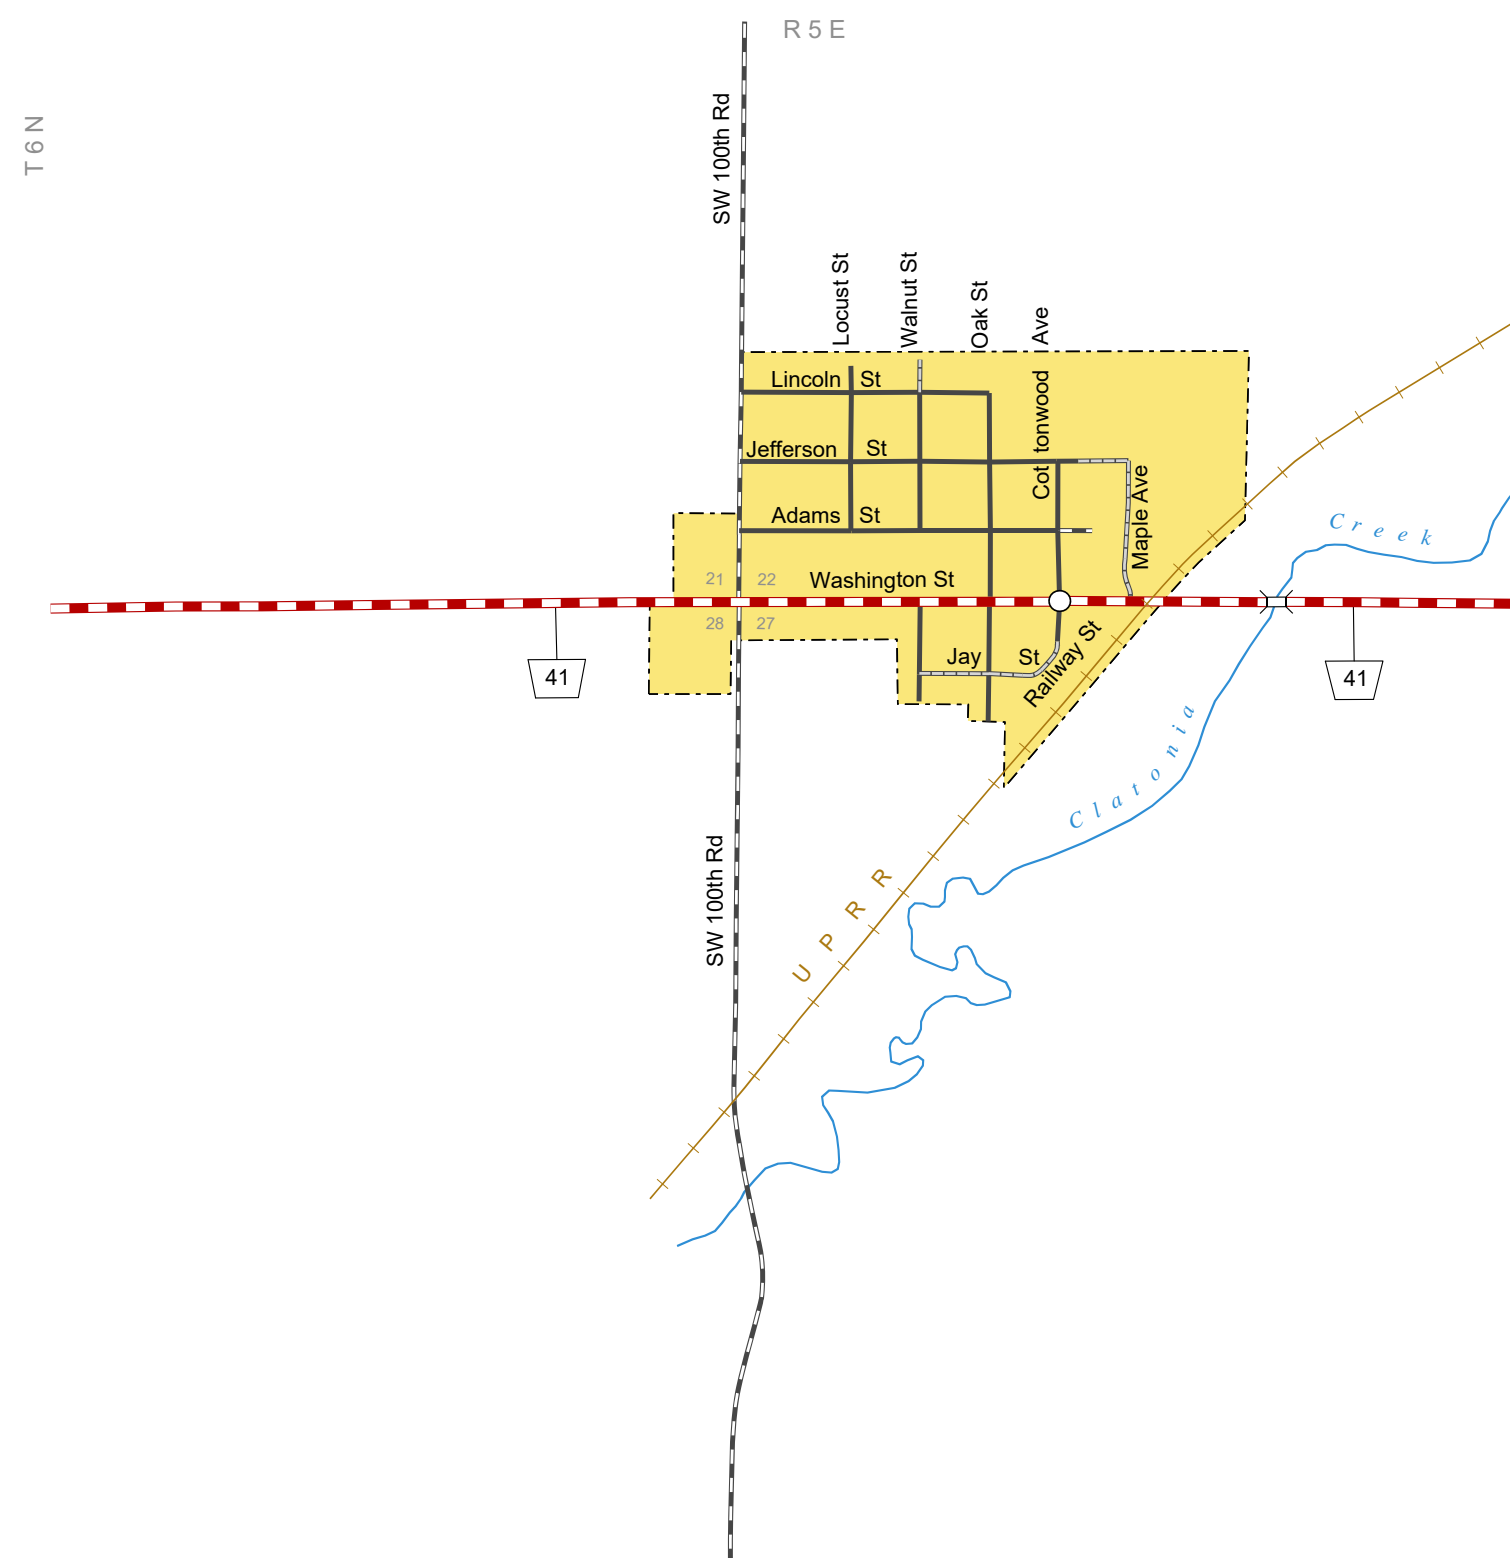

CLATONIA

GAGE COUNTY
NEBRASKA
POPULATION 231
2017

STATE HIGHWAYS

- Interstate Highway
- Divided Highway
- Multiple Lane Undivided Highway
- Concrete/Brick Surface
- Asphalt/Bituminous Surface
- Gravel or Crushed Rock

CITY STREETS AND COUNTY ROADS

- Divided Street
- Concrete/Brick Surface
- Asphalt/Bituminous Surface
- Gravel or Crushed Rock
- Unimproved
- Primitive
- Interstate Numbered Route
- U.S. Numbered Route
- State Numbered Route
- State Numbered Spur
- State Numbered Link
- Street Name
- County Seat
- City Center
- Corporate Limits

NEBRASKA

Good Life. Great Journey.

DEPARTMENT OF TRANSPORTATION