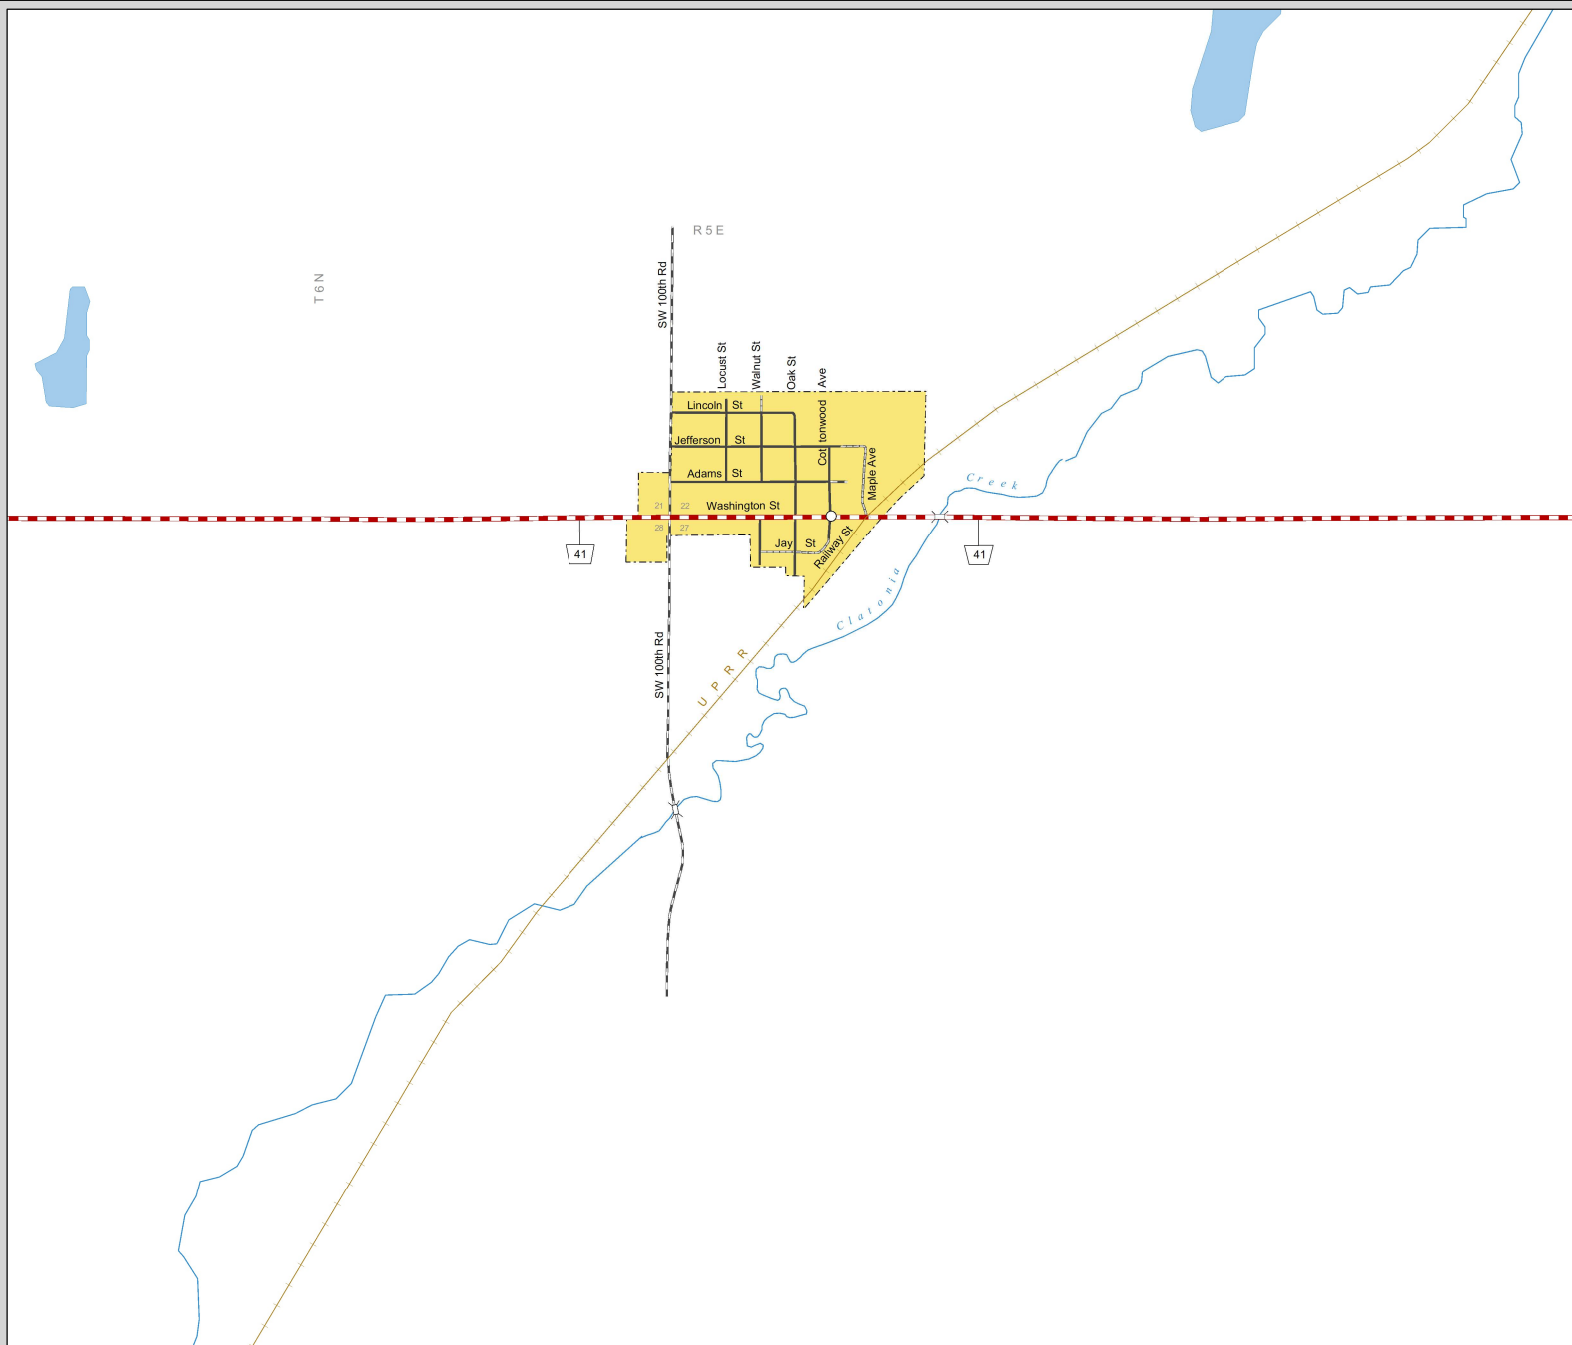

CLATONIA

GAGE COUNTY
NEBRASKA
POPULATION 231
2019

1. **STATE HIGHWAYS**
2. Interstate Highway
   - Divided Highway
   - Multiple Lane Undivided Highway
   - Concrete/Brick Surface
   - Asphalt/Bituminous Surface
   - Gravel or Crushed Rock
3. **CITY STREETS AND COUNTY ROADS**
4. Divided Street
   - Concrete/Brick Surface
   - Asphalt/Bituminous Surface
   - Gravel or Crushed Rock
   - Unimproved
   - Primitive
   - Interstate Numbered Route
   - U.S. Numbered Route
   - State Numbered Route
   - State Numbered Spur
   - State Numbered Link
   - Street Name
   - County Seat
   - City Center
   - Corporate Limits