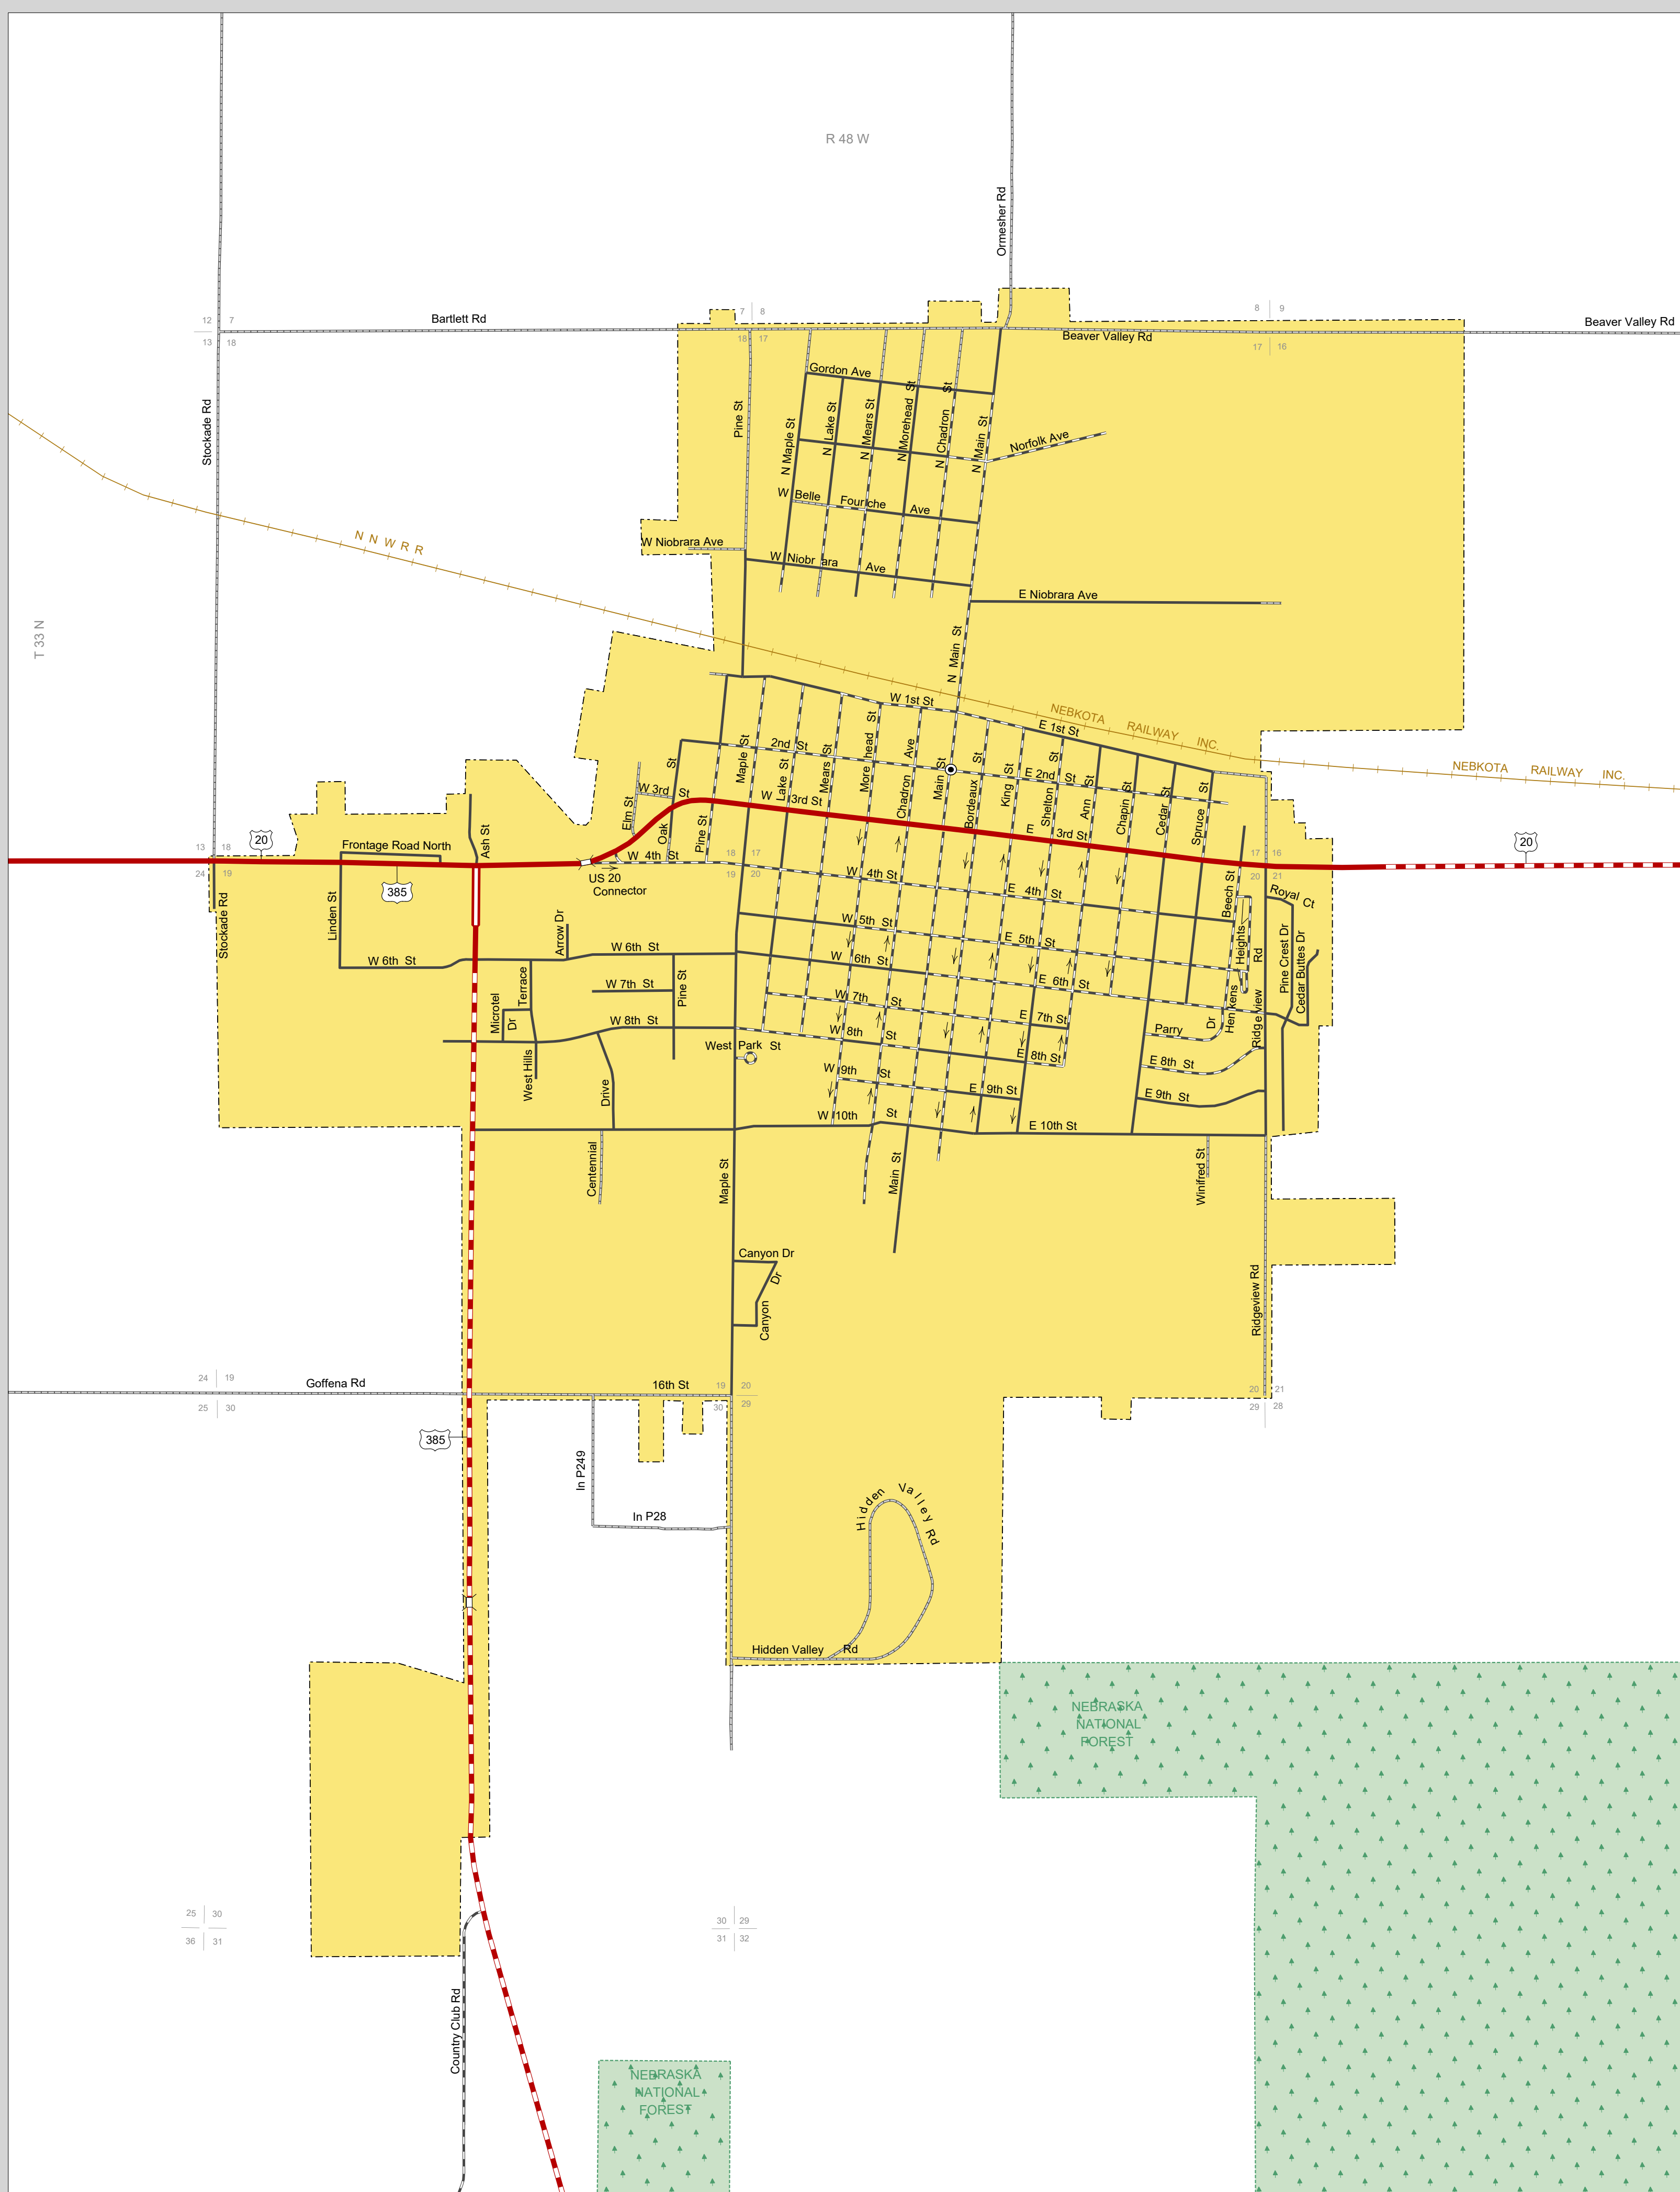

# CHADRON

DAWES COUNTY  
NEBRASKA  
POPULATION 5,851  
2017

- STATE HIGHWAYS**
- Interstate Highway
- Divided Highway
- Multiple Lane Undivided Highway
- Concrete/Brick Surface
- Asphalt/Bituminous Surface
- Gravel or Crushed Rock
- CITY STREETS AND COUNTY ROADS**
- Divided Street
- Concrete/Brick Surface
- Asphalt/Bituminous Surface
- Gravel or Crushed Rock
- Unimproved
- Primitive
- Interstate Numbered Route
- U.S. Numbered Route
- State Numbered Route
- State Numbered Spur
- State Numbered Link
- Main St
- County Seat
- City Center
- Corporate Limits

This map is to be used for information only and is not intended to show ownership or to be definitive on which roads are public under Nebraska Law. The Nebraska Department of Transportation makes no warranties, guarantees or representations for the accuracy of this information and assumes no liability for errors or omissions. Any inconsistencies should be reported to NDOT.