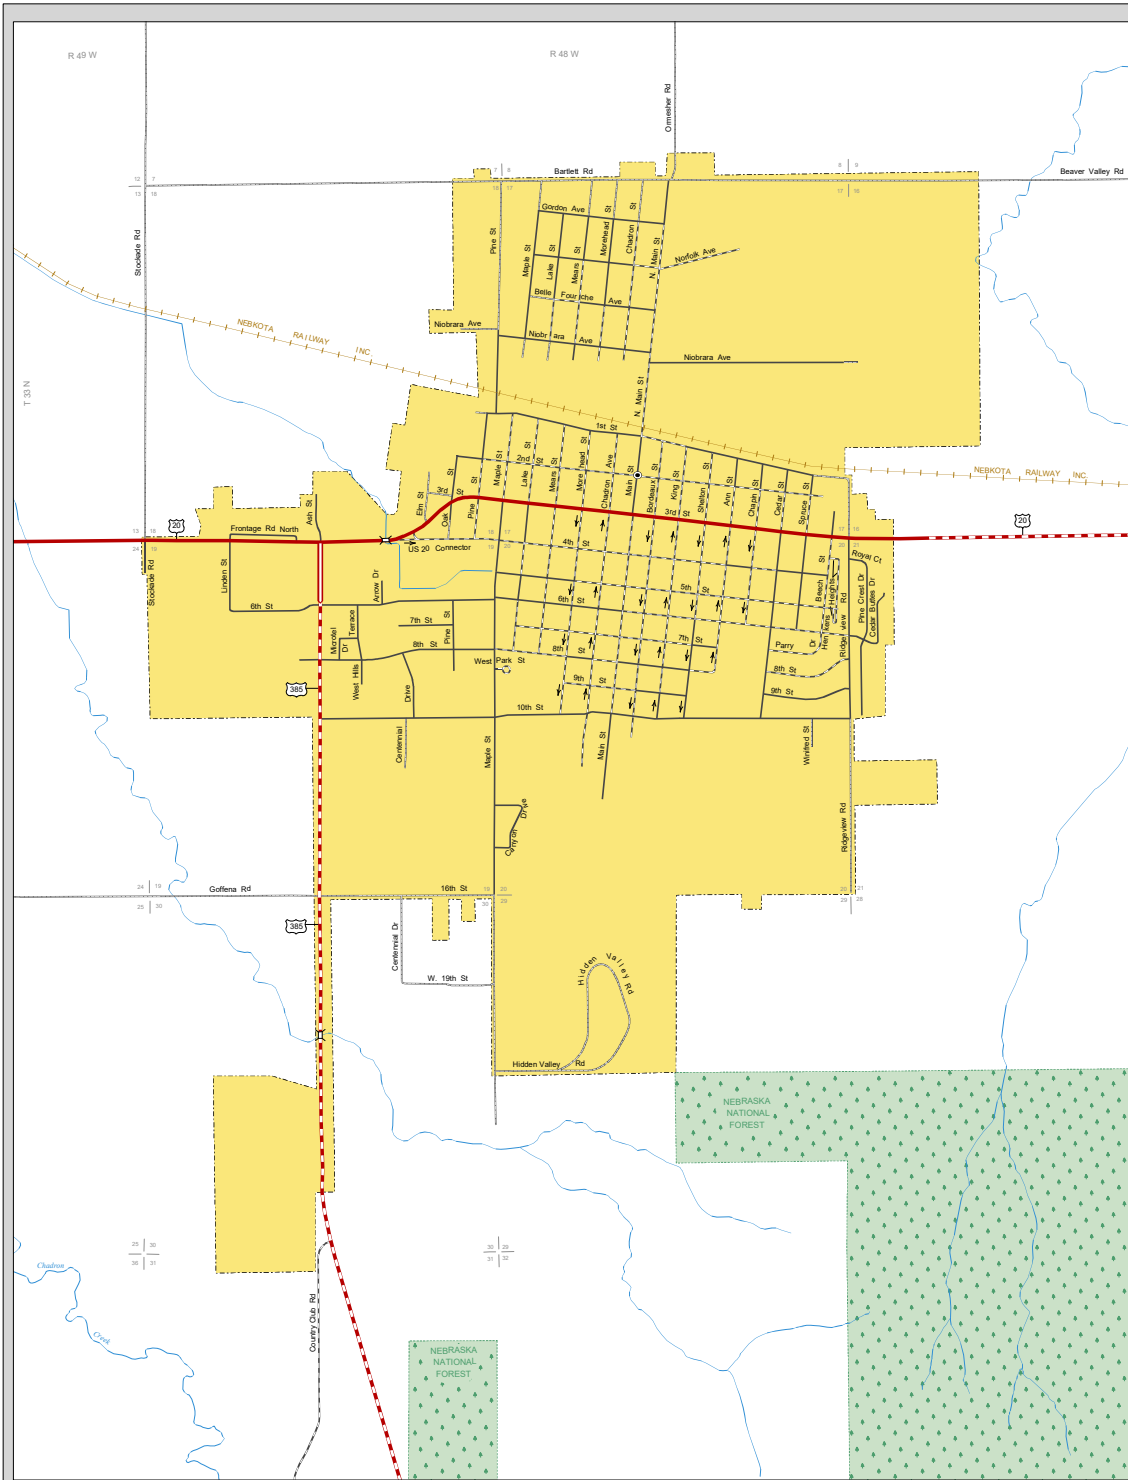

CHADRON

DAWES COUNTY
NEBRASKA
POPULATION 5,851
2020

- STATE HIGHWAYS**
- Interstate Highway
 - Divided Highway
 - Multiple Lane Undivided Highway
 - Concrete/Brick Surface
 - Asphalt/Bituminous Surface
 - Gravel or Crushed Rock
- CITY STREETS AND COUNTY ROADS**
- Divided Street
 - Concrete/Brick Surface
 - Asphalt/Bituminous Surface
 - Gravel or Crushed Rock
 - Unimproved
 - Primitive
 - Interstate Numbered Route
 - U.S. Numbered Route
 - State Numbered Route
 - State Numbered Spur
 - State Numbered Link
 - Main St
 - Street Name
 - County Seat
 - City Center
 - Corporate Limits

NEBRASKA
Good Life. Great Journey.
DEPARTMENT OF TRANSPORTATION