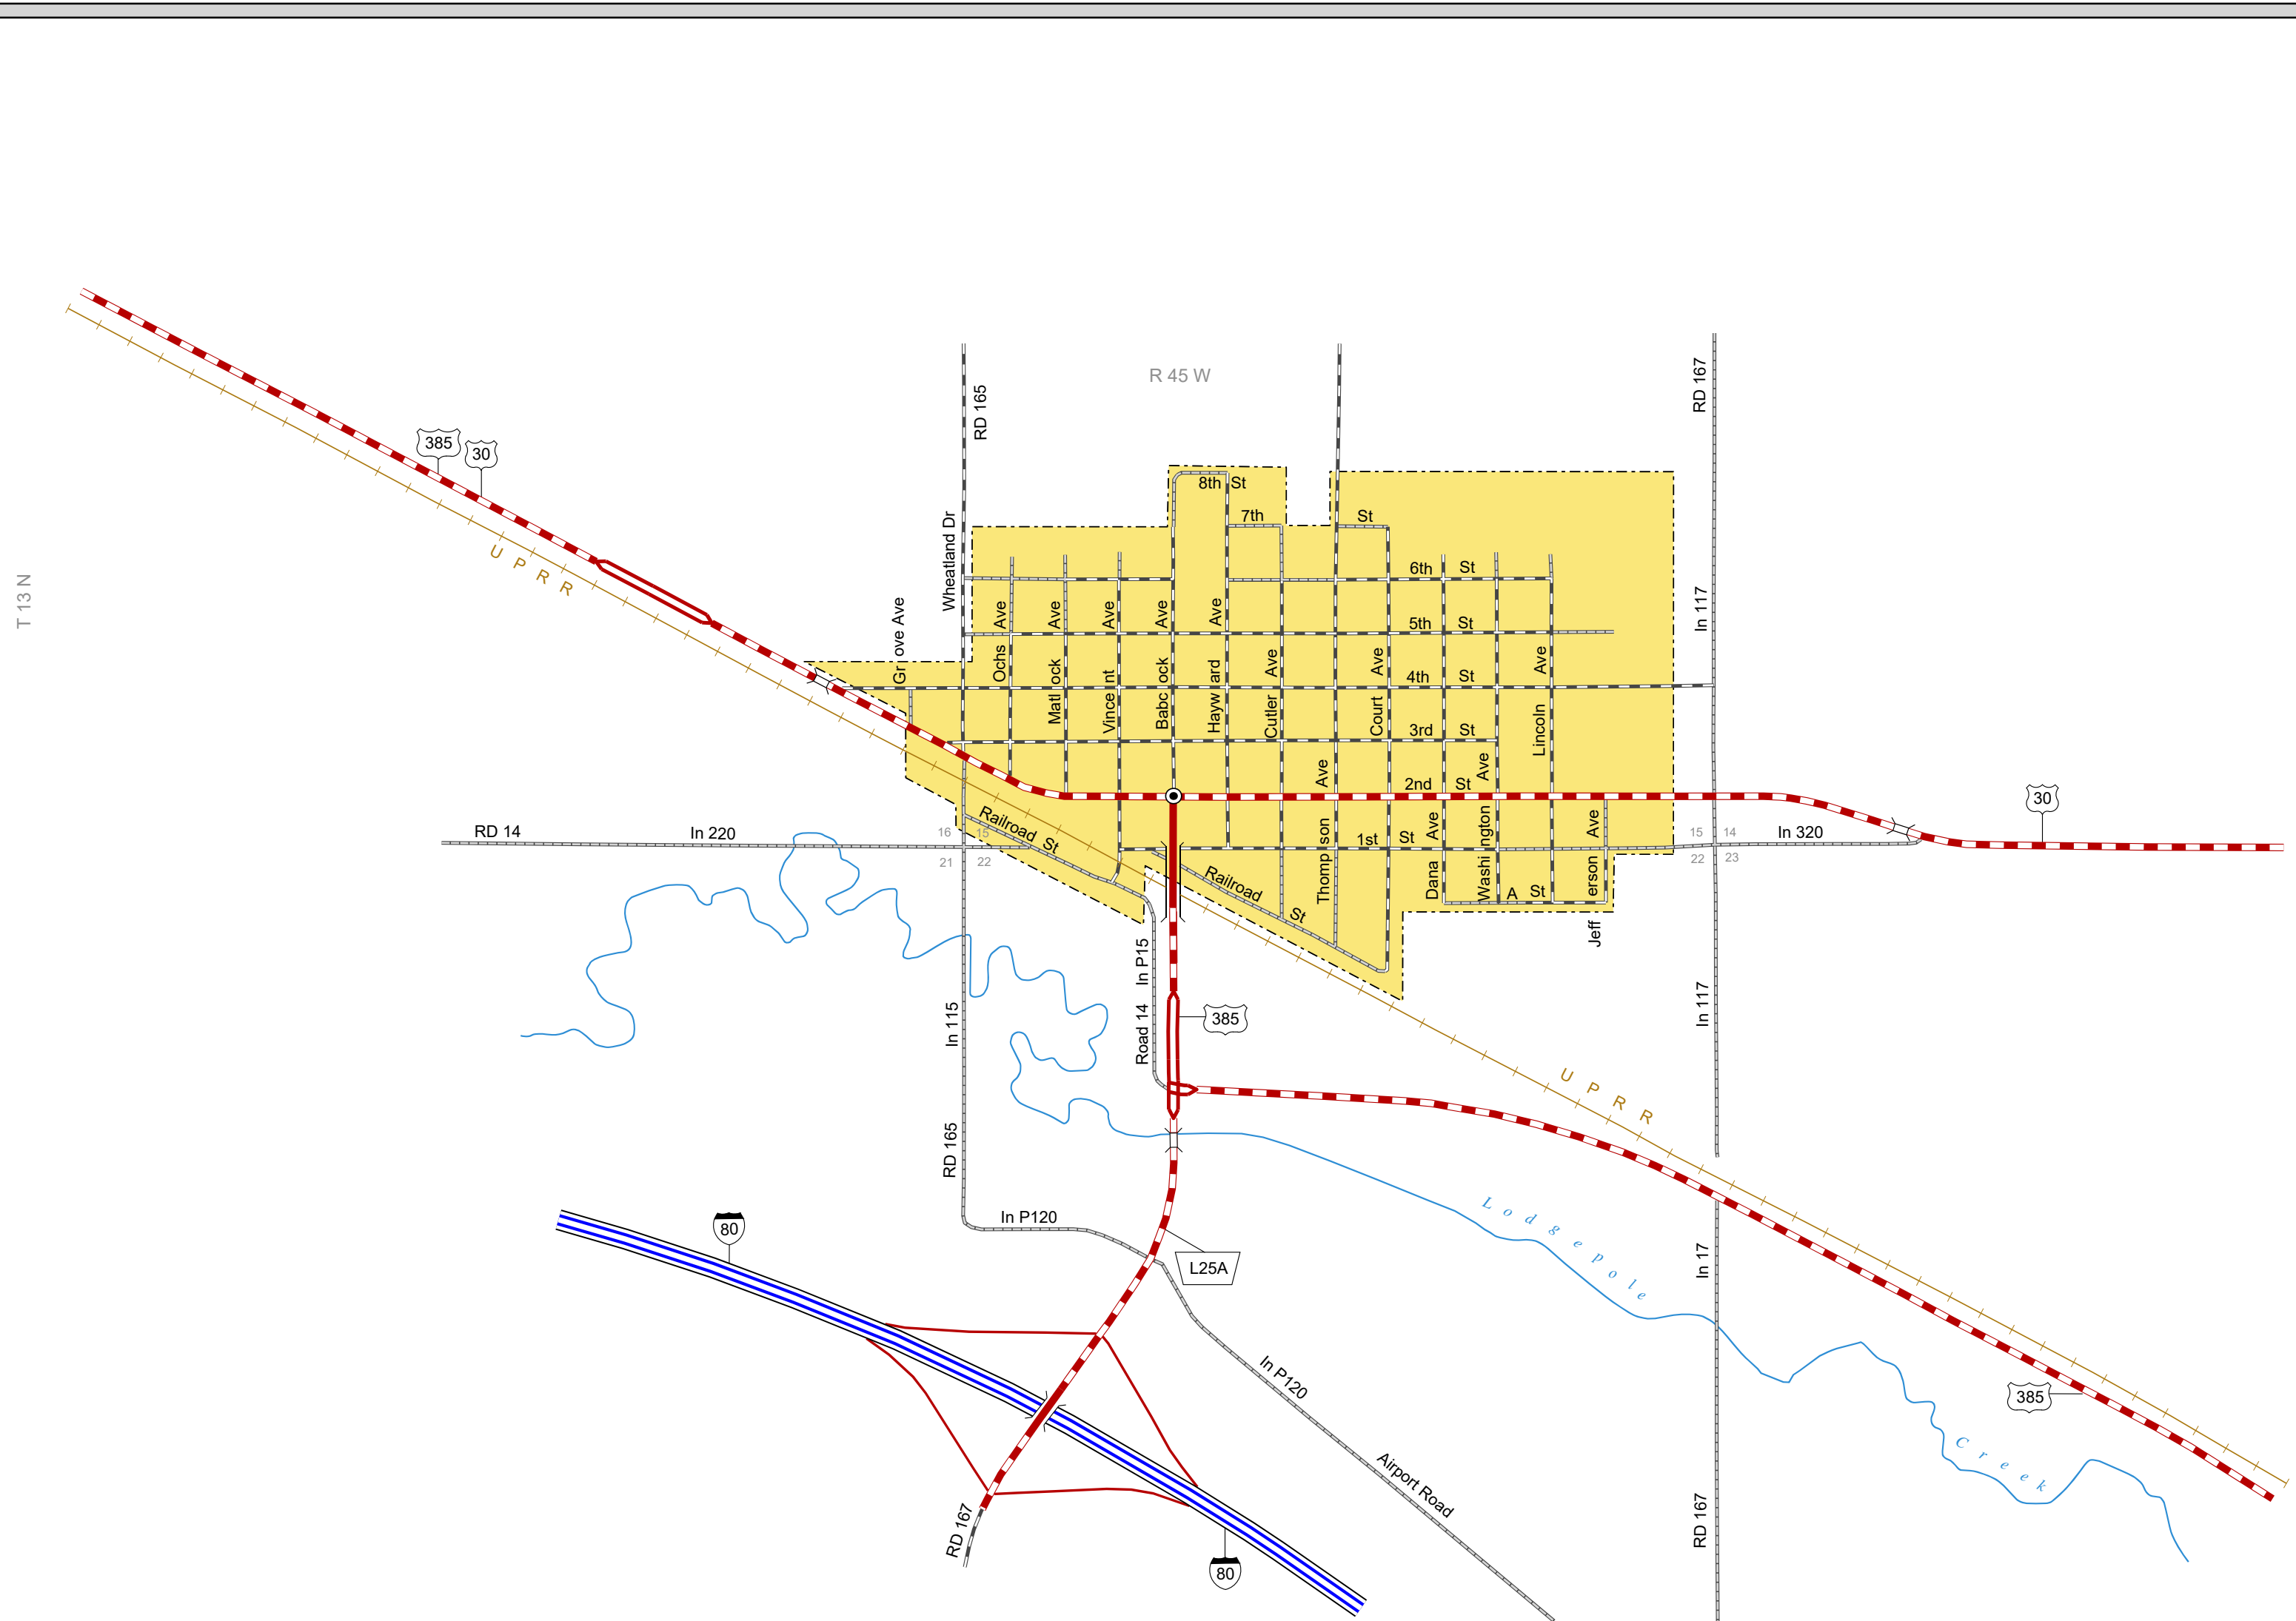

# CHAPPELL

DEUEL COUNTY  
NEBRASKA  
POPULATION 929  
2017

## STATE HIGHWAYS

- Interstate Highway
- Divided Highway
- Multiple Lane Undivided Highway
- Concrete/Brick Surface
- Asphalt/Bituminous Surface
- Gravel or Crushed Rock

## CITY STREETS AND COUNTY ROADS

- Divided Street
- Concrete/Brick Surface
- Asphalt/Bituminous Surface
- Gravel or Crushed Rock
- Unimproved
- Primitive
- Interstate Numbered Route
- U.S. Numbered Route
- State Numbered Route
- State Numbered Spur
- State Numbered Link
- Street Name
- County Seat
- City Center
- Corporate Limits

# NEBRASKA

Good Life. Great Journey.

DEPARTMENT OF TRANSPORTATION