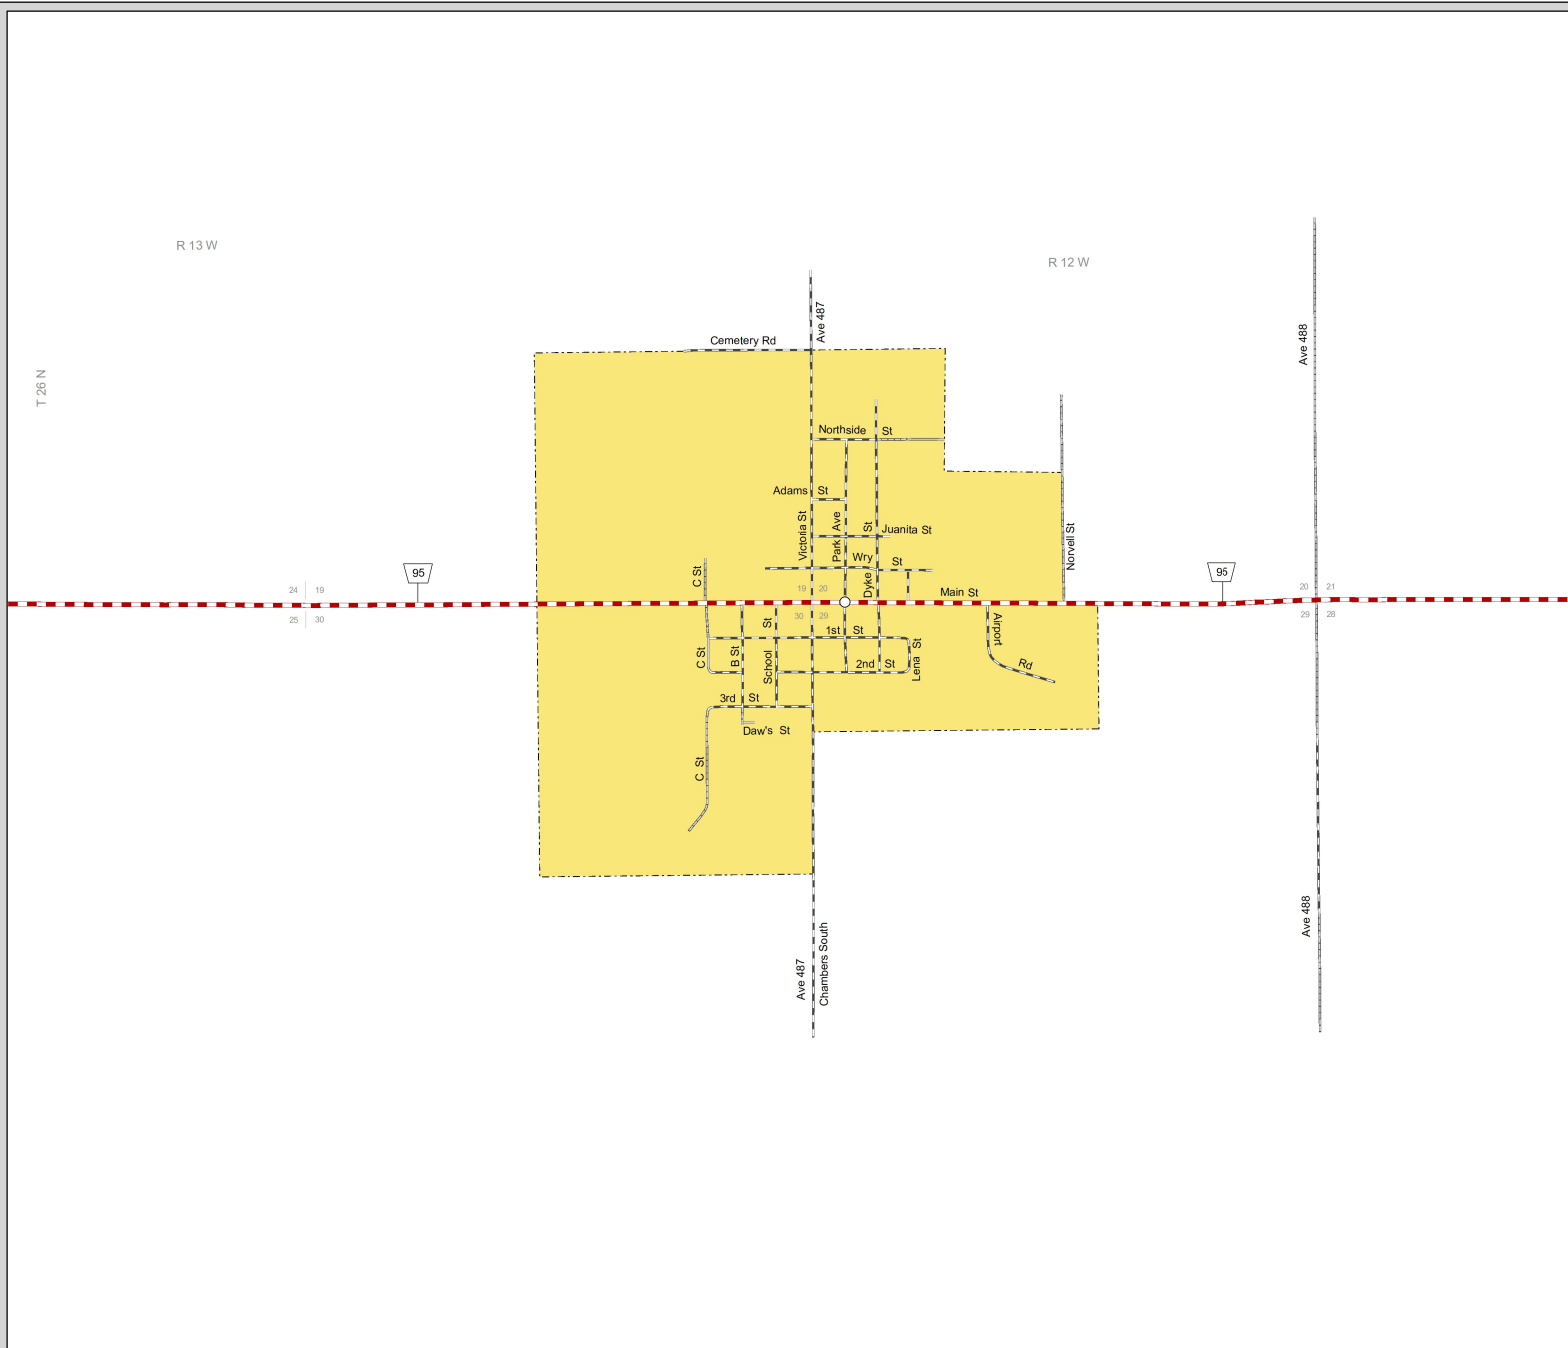

CHAMBERS

HOLT COUNTY
NEBRASKA
POPULATION 268
2019

1. **STATE HIGHWAYS**
2. Interstate Highway
   - Divided Highway
   - Multiple Lane Undivided Highway
   - Concrete/Brick Surface
   - Asphalt/Bituminous Surface
   - Gravel or Crushed Rock
3. **CITY STREETS AND COUNTY ROADS**
4. Divided Street
   - Concrete/Brick Surface
   - Asphalt/Bituminous Surface
   - Gravel or Crushed Rock
   - Unimproved
   - Primitive
   - Interstate Numbered Route
   - U.S. Numbered Route
   - State Numbered Route
   - State Numbered Spur
   - State Numbered Link
   - Street Name
   - County Seat
   - City Center
   - Corporate Limits