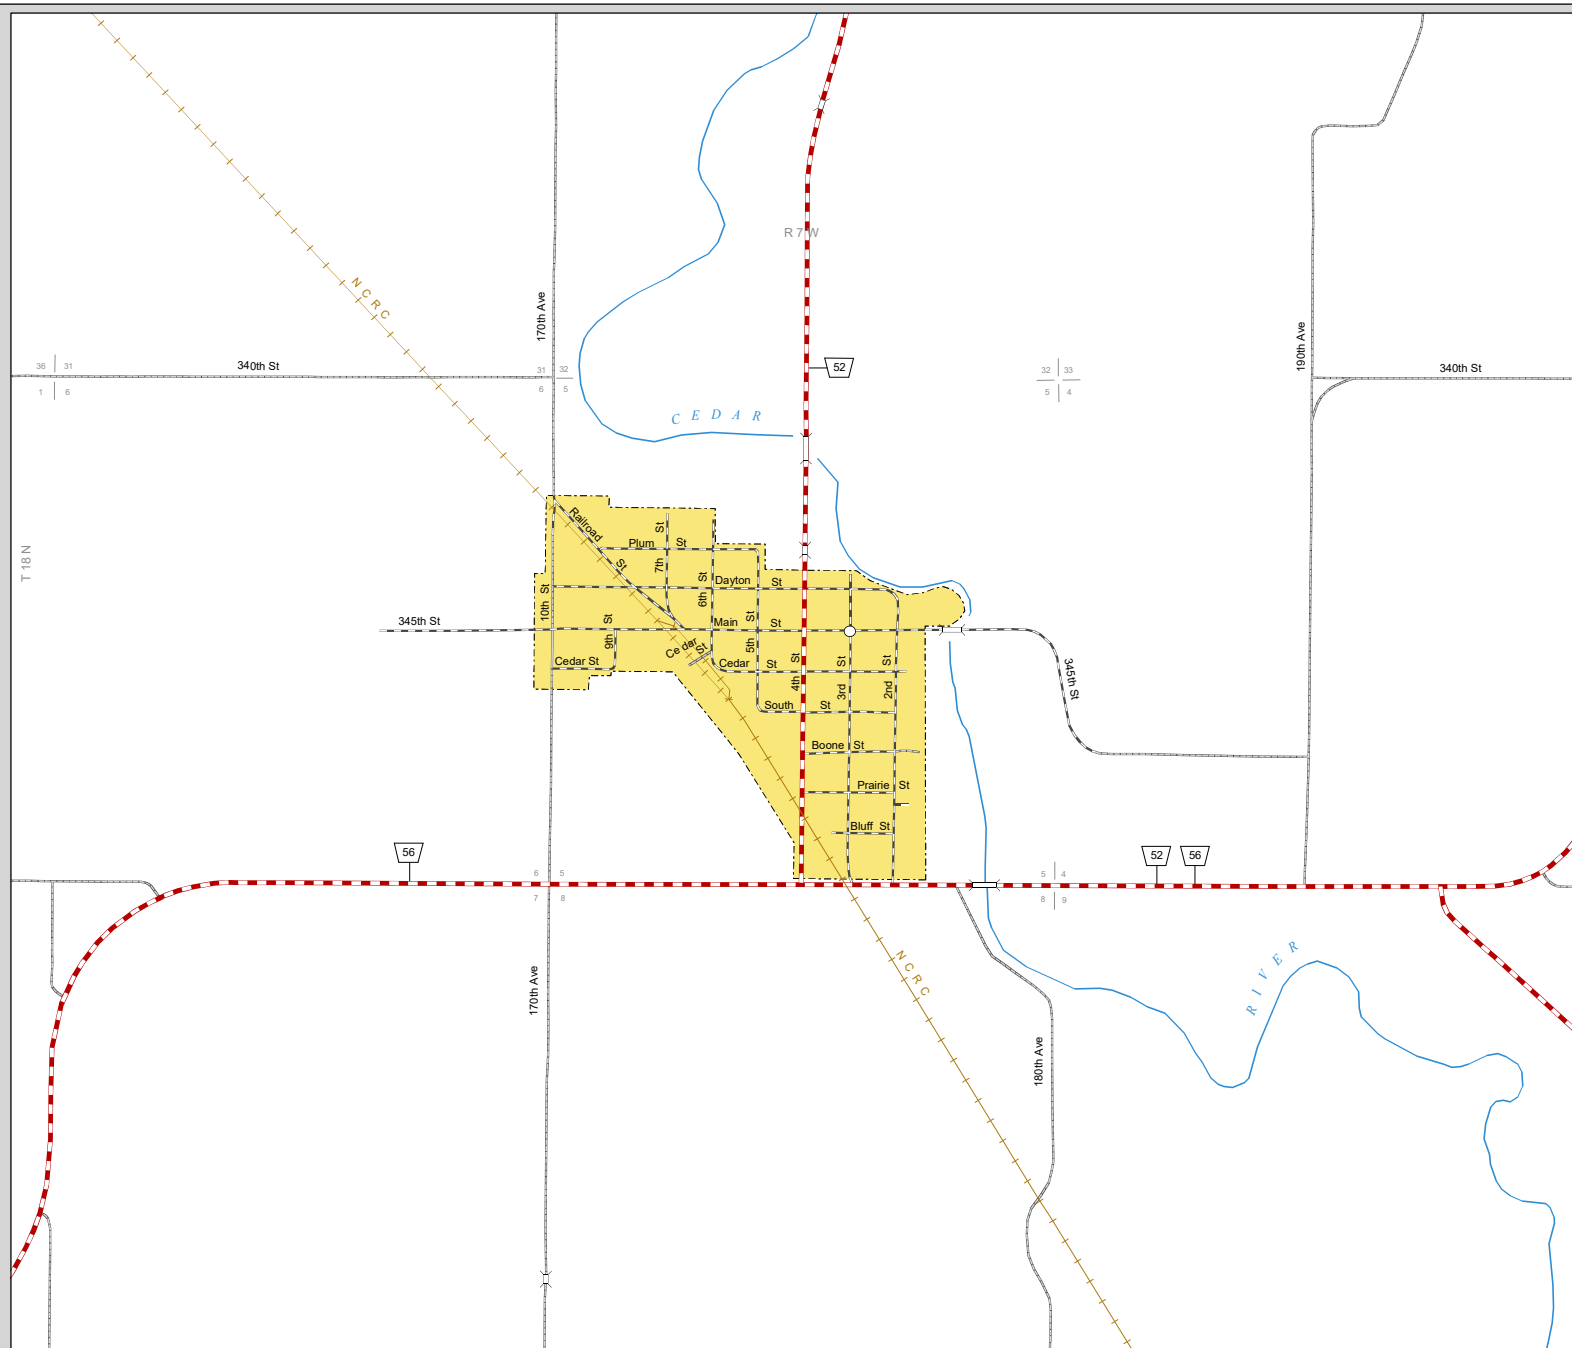

CEDAR RAPIDS

BOONE COUNTY
NEBRASKA
POPULATION 382
2019

1. **STATE HIGHWAYS**
2. Interstate Highway
   - Divided Highway
   - Multiple Lane Undivided Highway
   - Concrete/Brick Surface
   - Asphalt/Bituminous Surface
   - Gravel or Crushed Rock
3. **CITY STREETS AND COUNTY ROADS**
4. Divided Street
   - Concrete/Brick Surface
   - Asphalt/Bituminous Surface
   - Gravel or Crushed Rock
   - Unimproved
   - Primitive
   - Interstate Numbered Route
   - U.S. Numbered Route
   - State Numbered Route
   - State Numbered Spur
   - State Numbered Link
   - Main St
   - County Seat
   - City Center
   - Corporate Limits