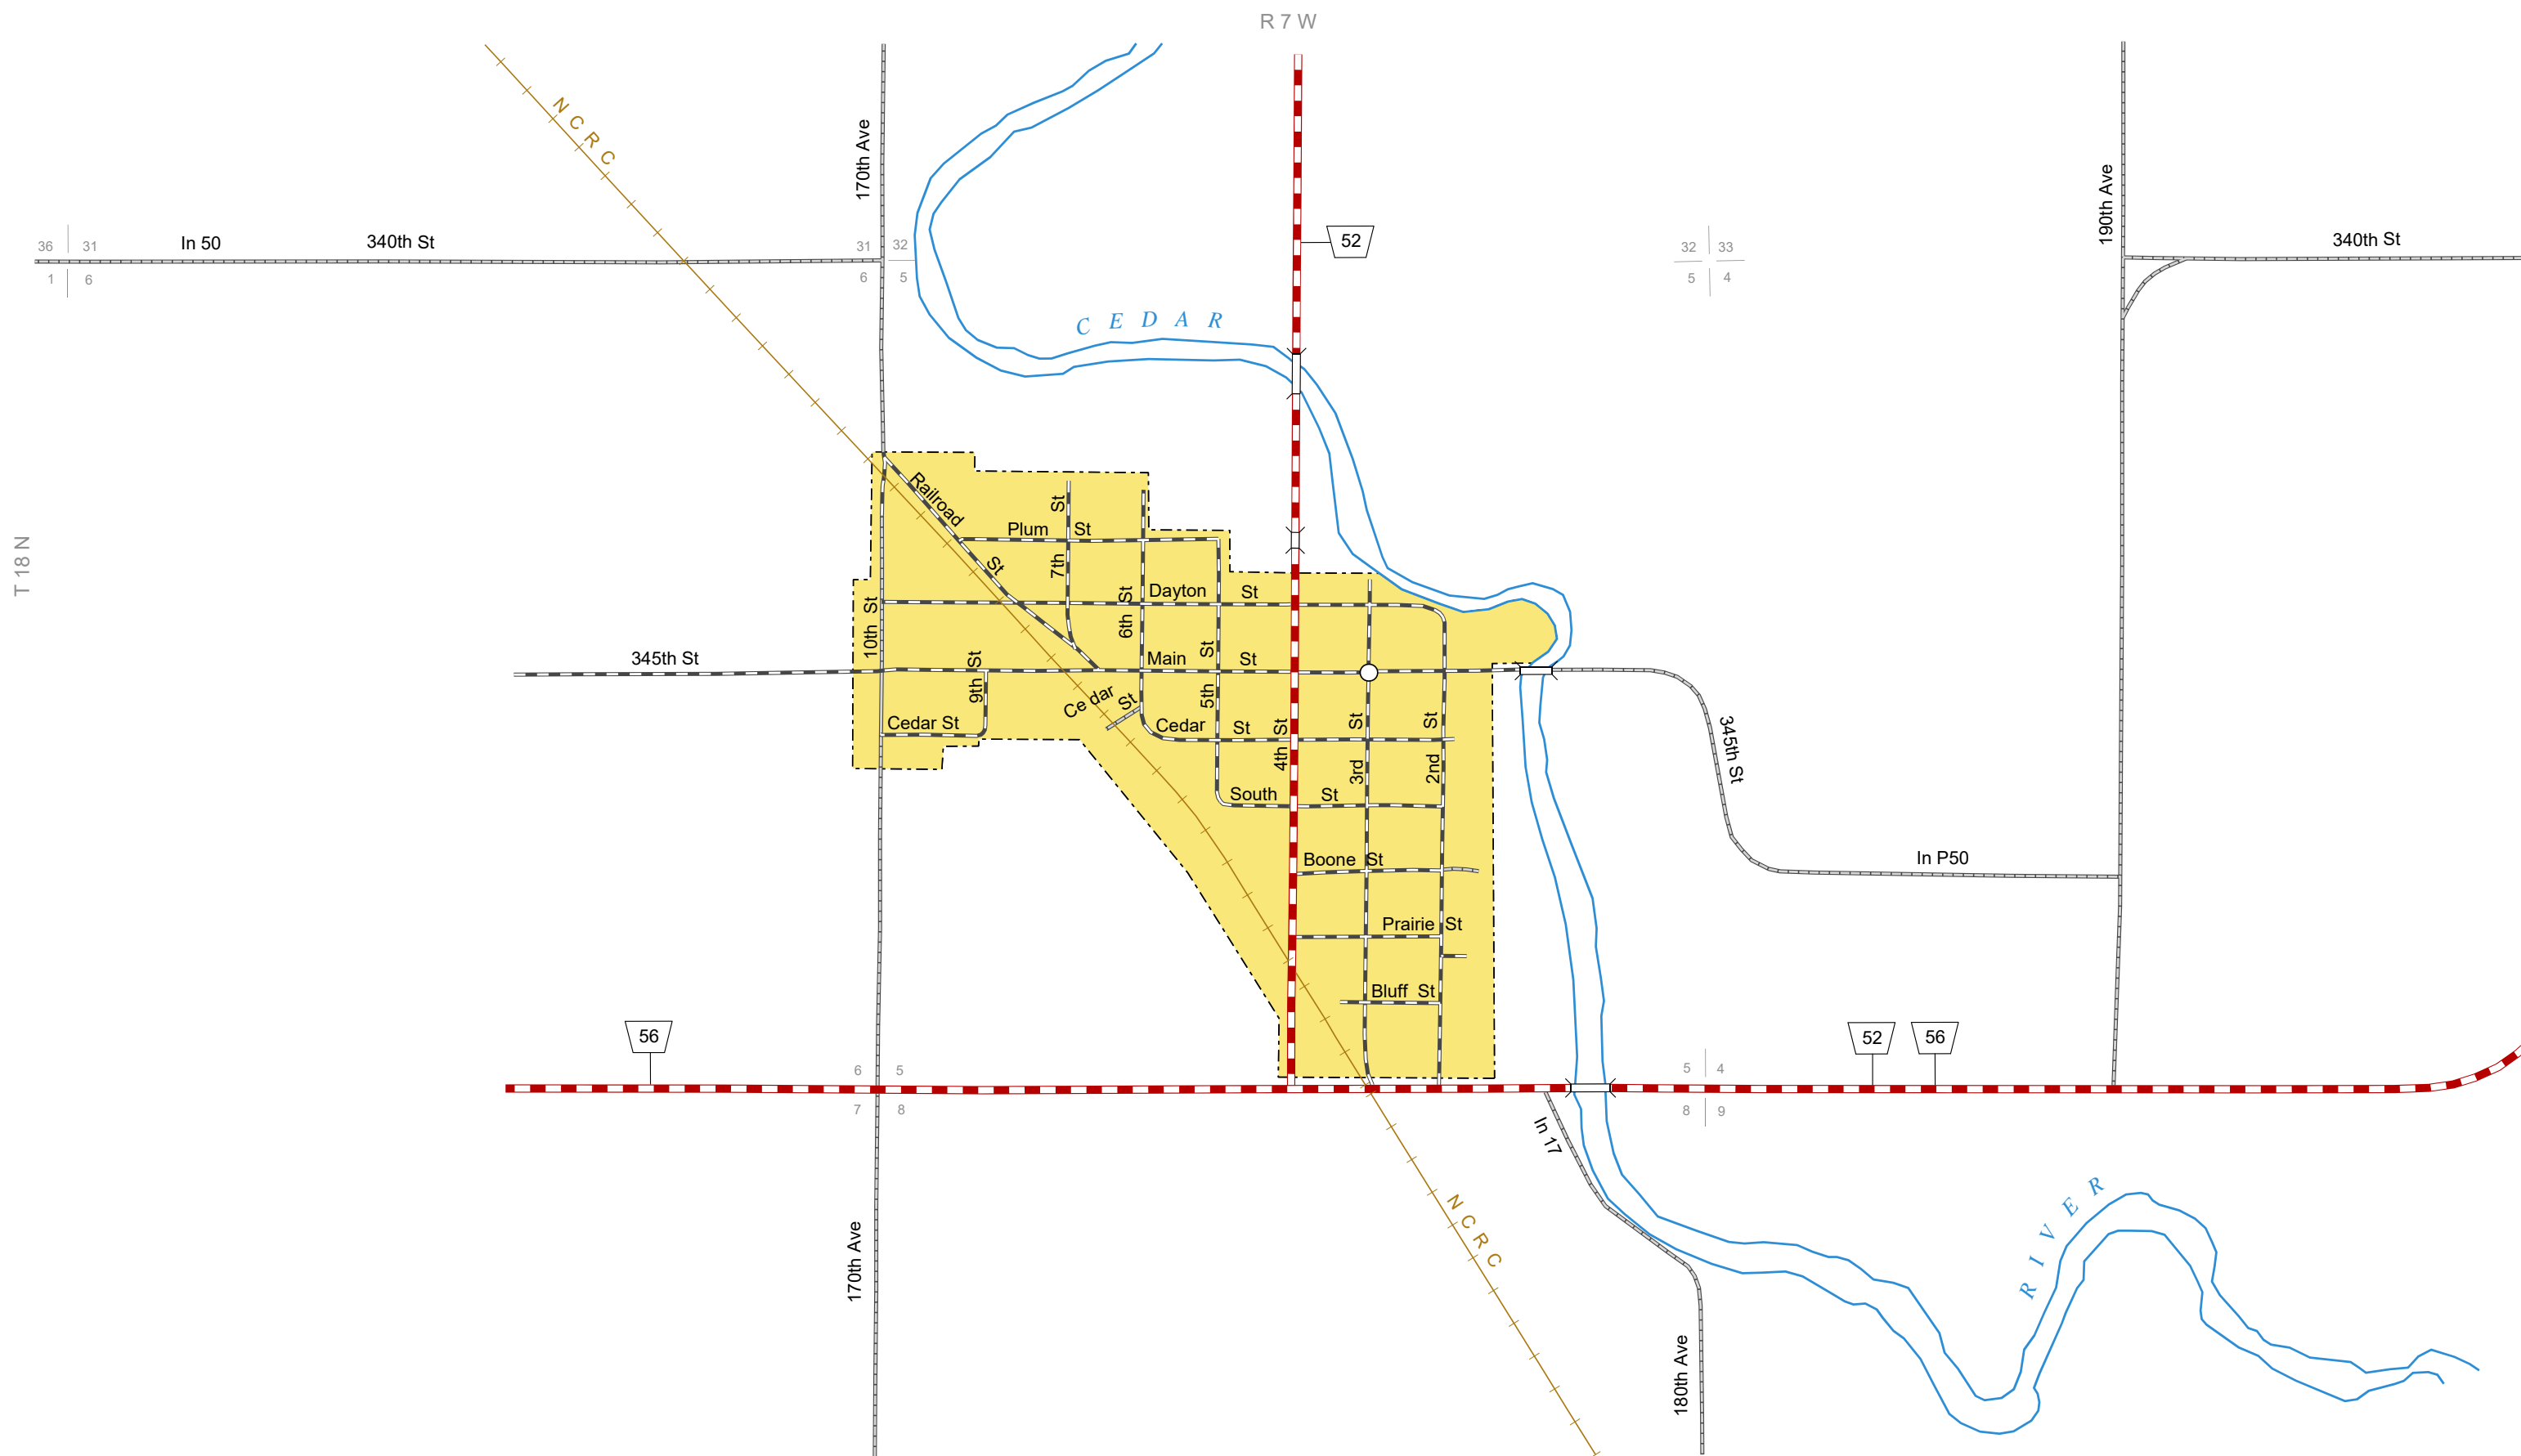

# CEDAR RAPIDS

BOONE COUNTY  
NEBRASKA  
POPULATION 382  
2017

- STATE HIGHWAYS**
- Interstate Highway
- Divided Highway
- Multiple Lane Undivided Highway
- Concrete/Brick Surface
- Asphalt/Bituminous Surface
- Gravel or Crushed Rock
- CITY STREETS AND COUNTY ROADS**
- Divided Street
- Concrete/Brick Surface
- Asphalt/Bituminous Surface
- Gravel or Crushed Rock
- Unimproved
- Primitive
- Interstate Numbered Route
- U.S. Numbered Route
- State Numbered Route
- State Numbered Spur
- State Numbered Link
- Street Name
- County Seat
- City Center
- Corporate Limits

This map is to be used for information only and is not intended to show ownership or to be definitive on which roads are public under Nebraska Law. The Nebraska Department of Transportation makes no warranties, guarantees or representations for the accuracy of this information and assumes no liability for errors or omissions. Any inconsistencies should be reported to NDOT.