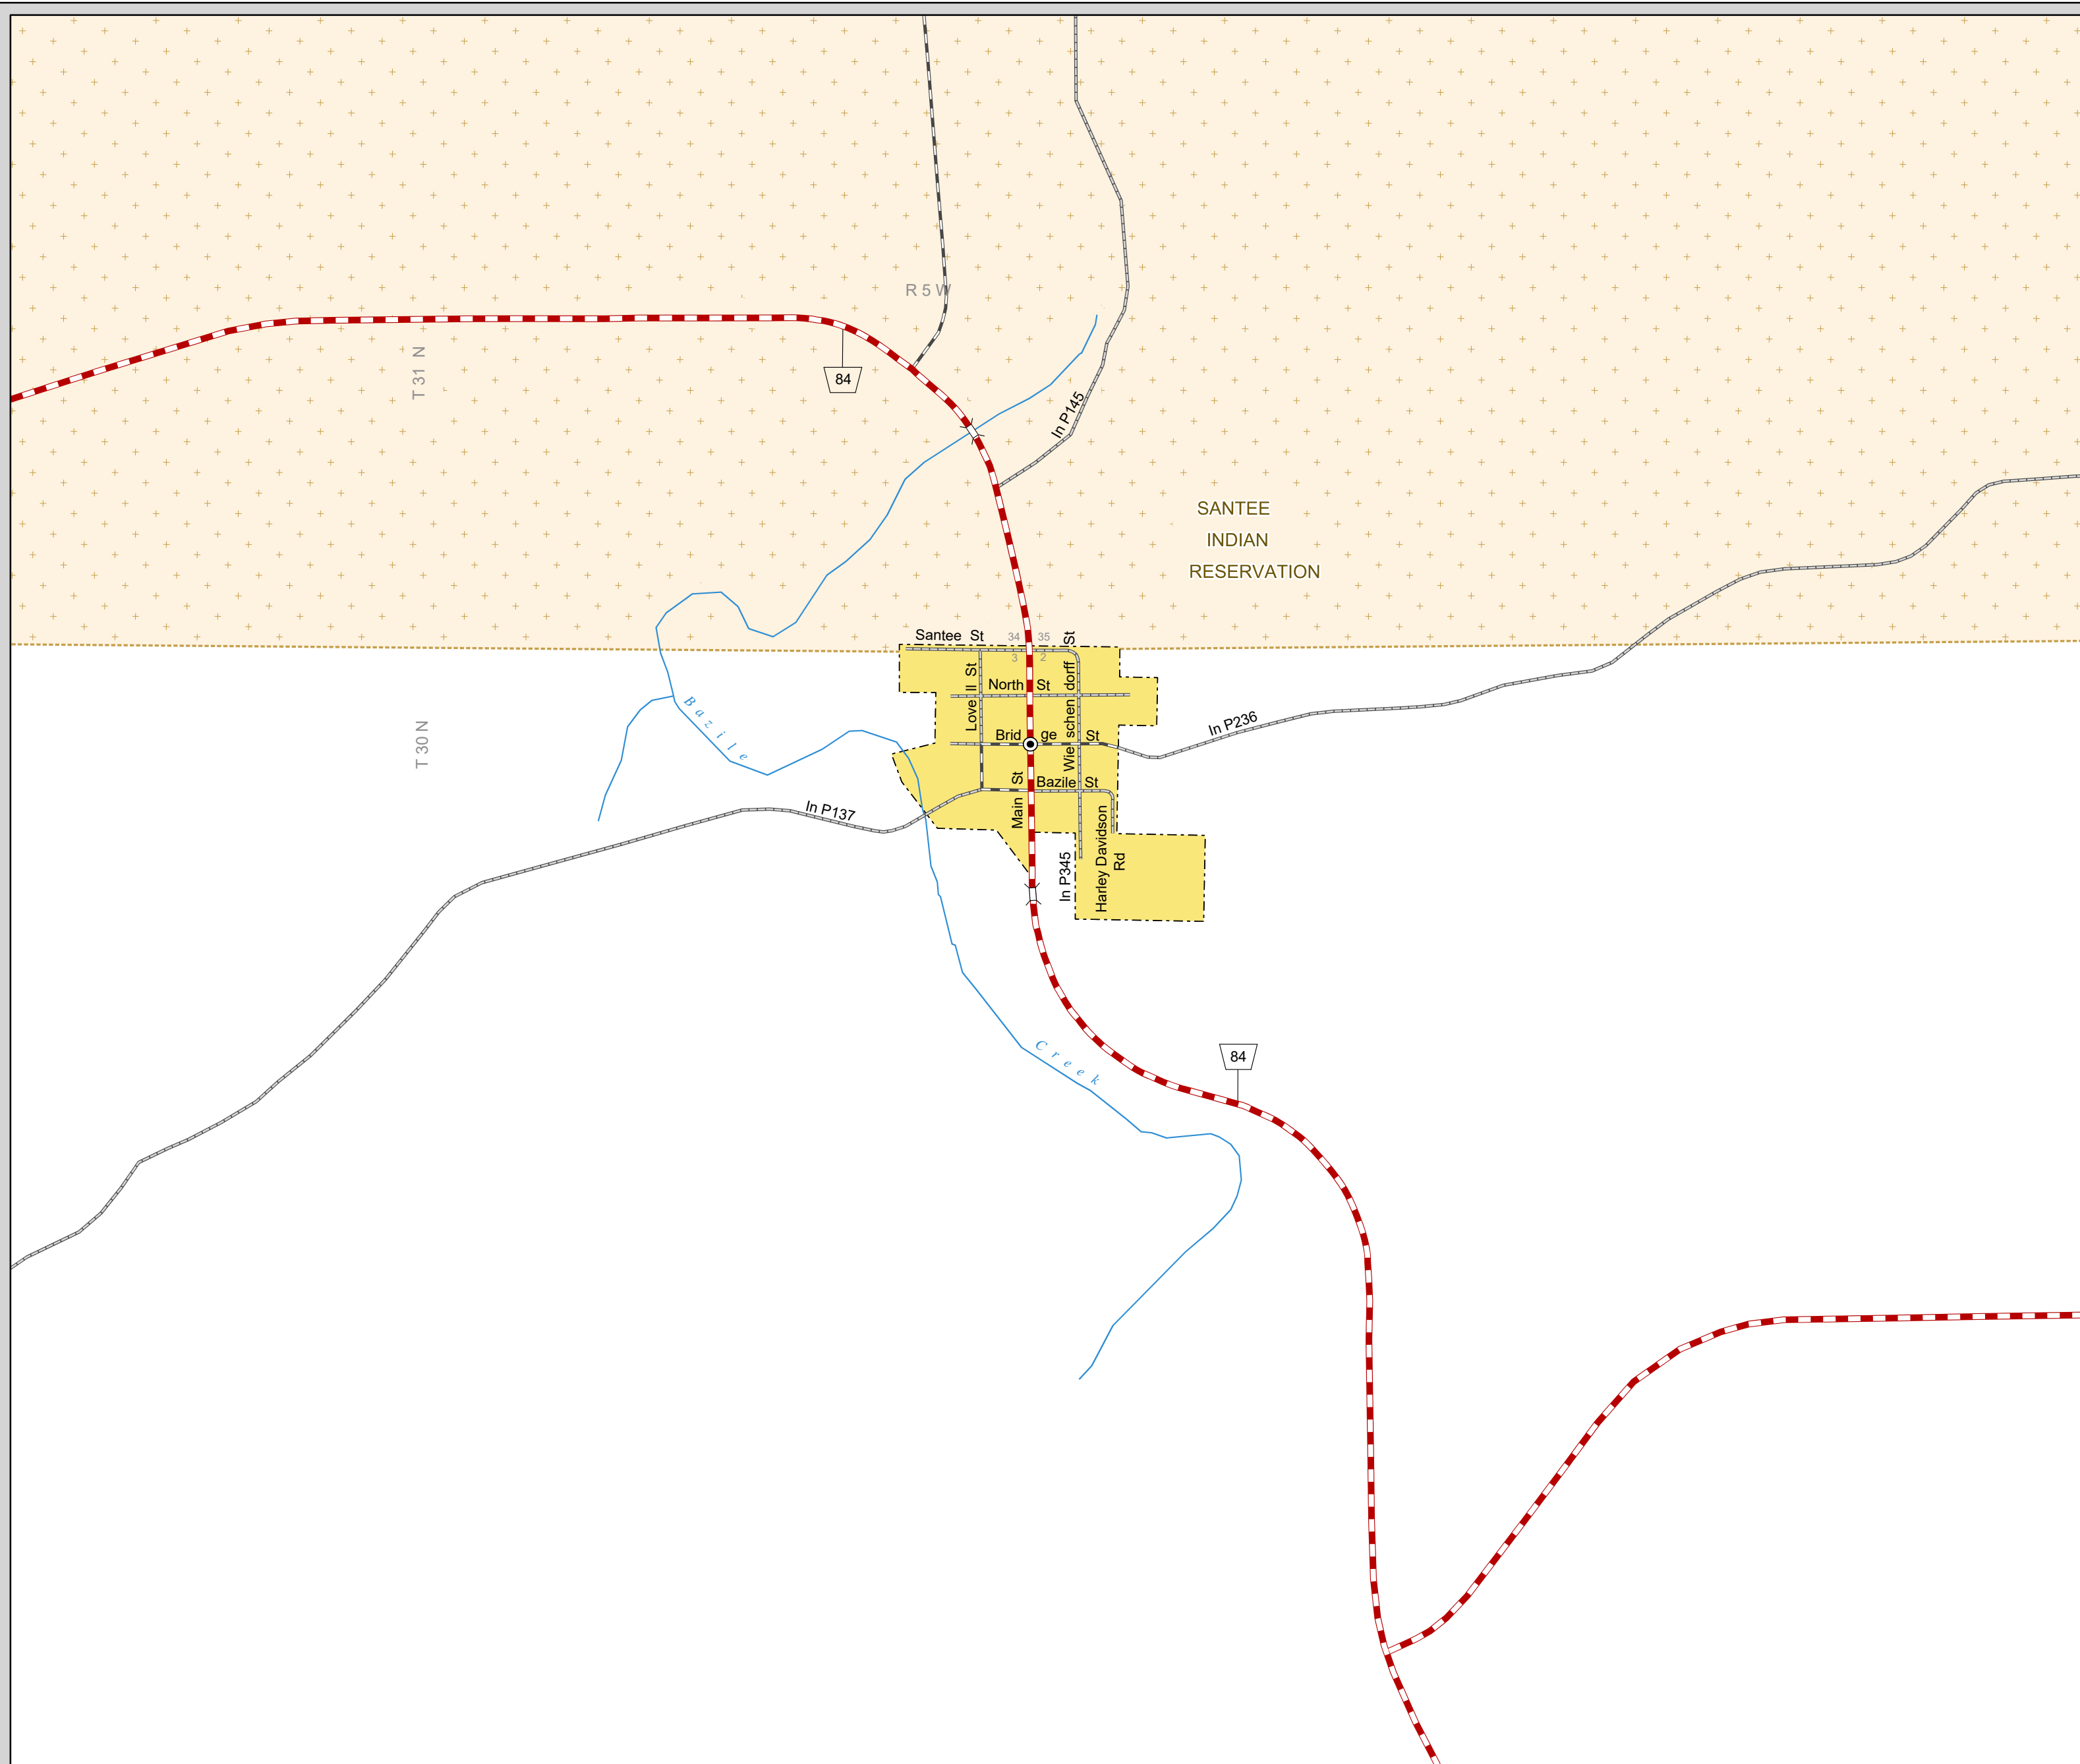

CENTER

KNOX COUNTY
NEBRASKA
POPULATION 94
2017

STATE HIGHWAYS

- Interstate Highway
- Divided Highway
- Multiple Lane Undivided Highway
- Concrete/Brick Surface
- Asphalt/Bituminous Surface
- Gravel or Crushed Rock

CITY STREETS AND COUNTY ROADS

- Divided Street
- Concrete/Brick Surface
- Asphalt/Bituminous Surface
- Gravel or Crushed Rock
- Unimproved
- Primitive
- Interstate Numbered Route
- U.S. Numbered Route
- State Numbered Route
- State Numbered Spur
- State Numbered Link
- Street Name
- County Seat
- City Center
- Corporate Limits

NEBRASKA

Good Life. Great Journey.

DEPARTMENT OF TRANSPORTATION

This map is to be used for information only and is not intended to show ownership or to be definitive on which roads are public under Nebraska Law. The Nebraska Department of Transportation makes no warranties, guarantees or representations for the accuracy of this information and assumes no liability for errors or omissions. Any inconsistencies should be reported to NDOT.