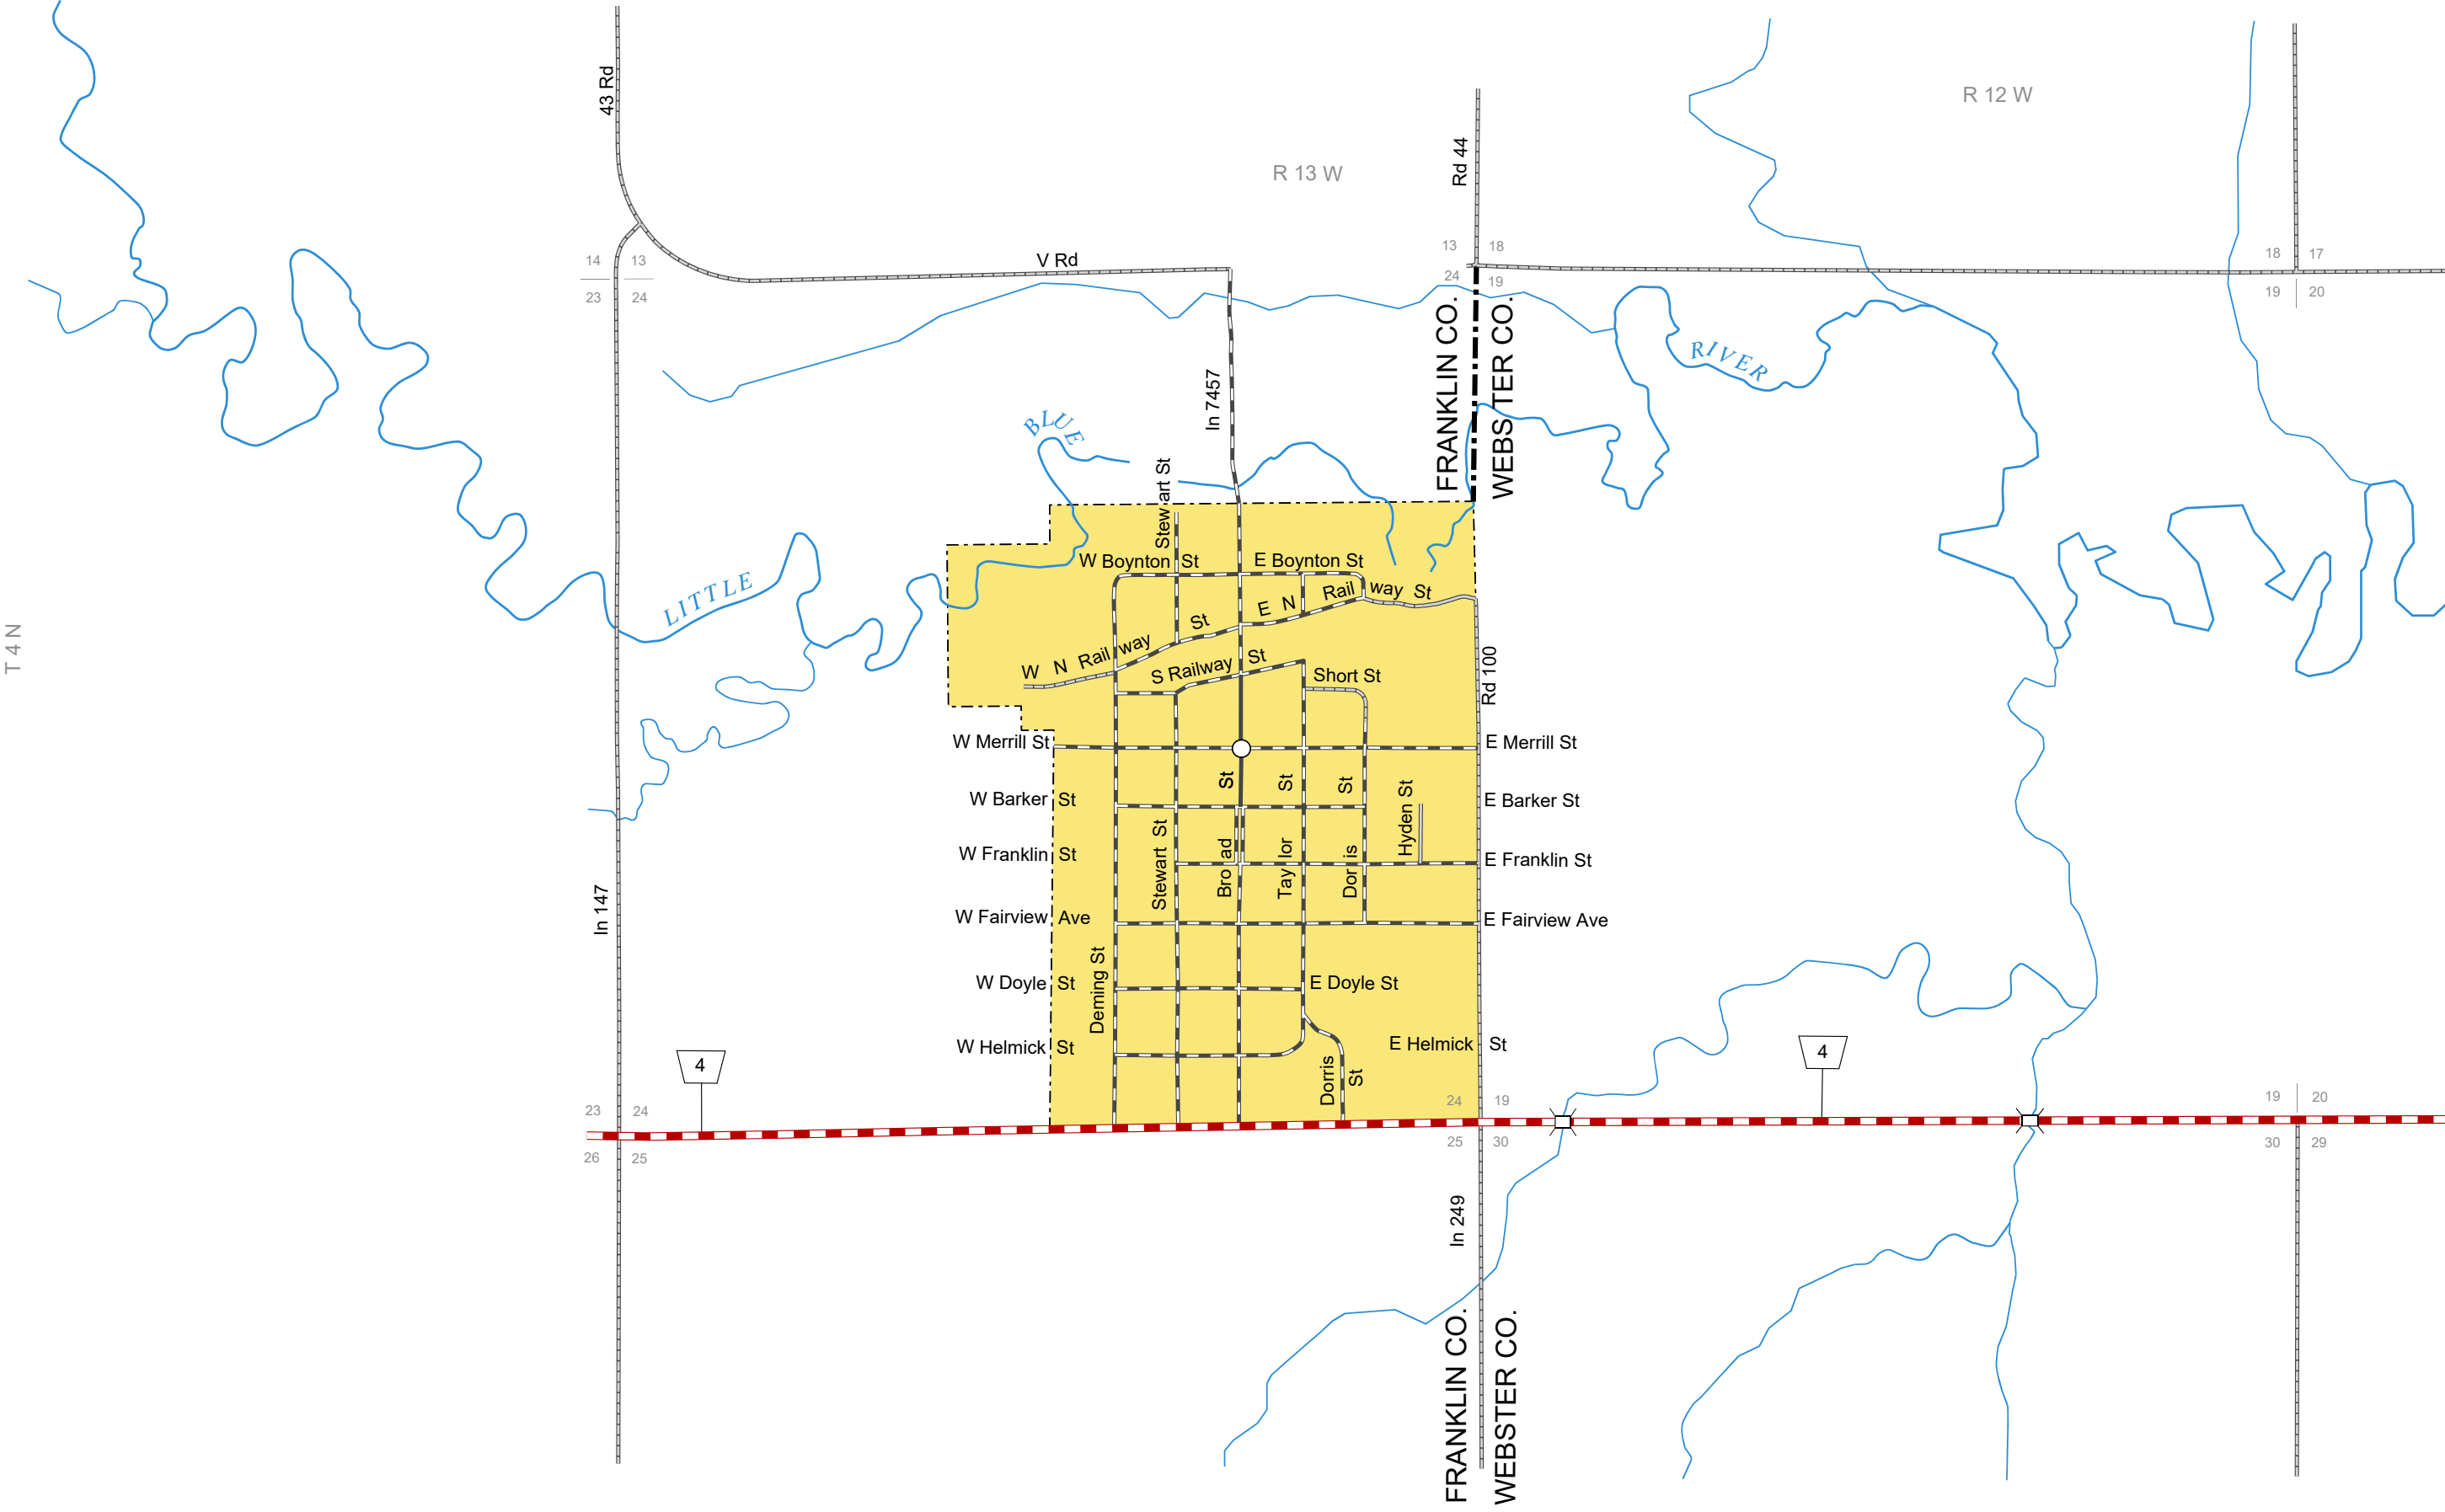

# CAMPBELL

FRANKLIN COUNTY  
NEBRASKA  
POPULATION 347  
2017

- STATE HIGHWAYS**
- Interstate Highway
  - Divided Highway
  - Multiple Lane Undivided Highway
  - Concrete/Brick Surface
  - Asphalt/Bituminous Surface
  - Gravel or Crushed Rock
- CITY STREETS AND COUNTY ROADS**
- Divided Street
  - Concrete/Brick Surface
  - Asphalt/Bituminous Surface
  - Gravel or Crushed Rock
  - Unimproved
  - Primitive
  - Interstate Numbered Route
  - U.S. Numbered Route
  - State Numbered Route
  - State Numbered Spur
  - State Numbered Link
  - Street Name
  - County Seat
  - City Center
  - Corporate Limits

This map is to be used for information only and is not intended to show ownership or to be definitive on which roads are public under Nebraska Law. The Nebraska Department of Transportation makes no warranties, guarantees or representations for the accuracy of this information and assumes no liability for errors or omissions. Any inconsistencies should be reported to NDOT.