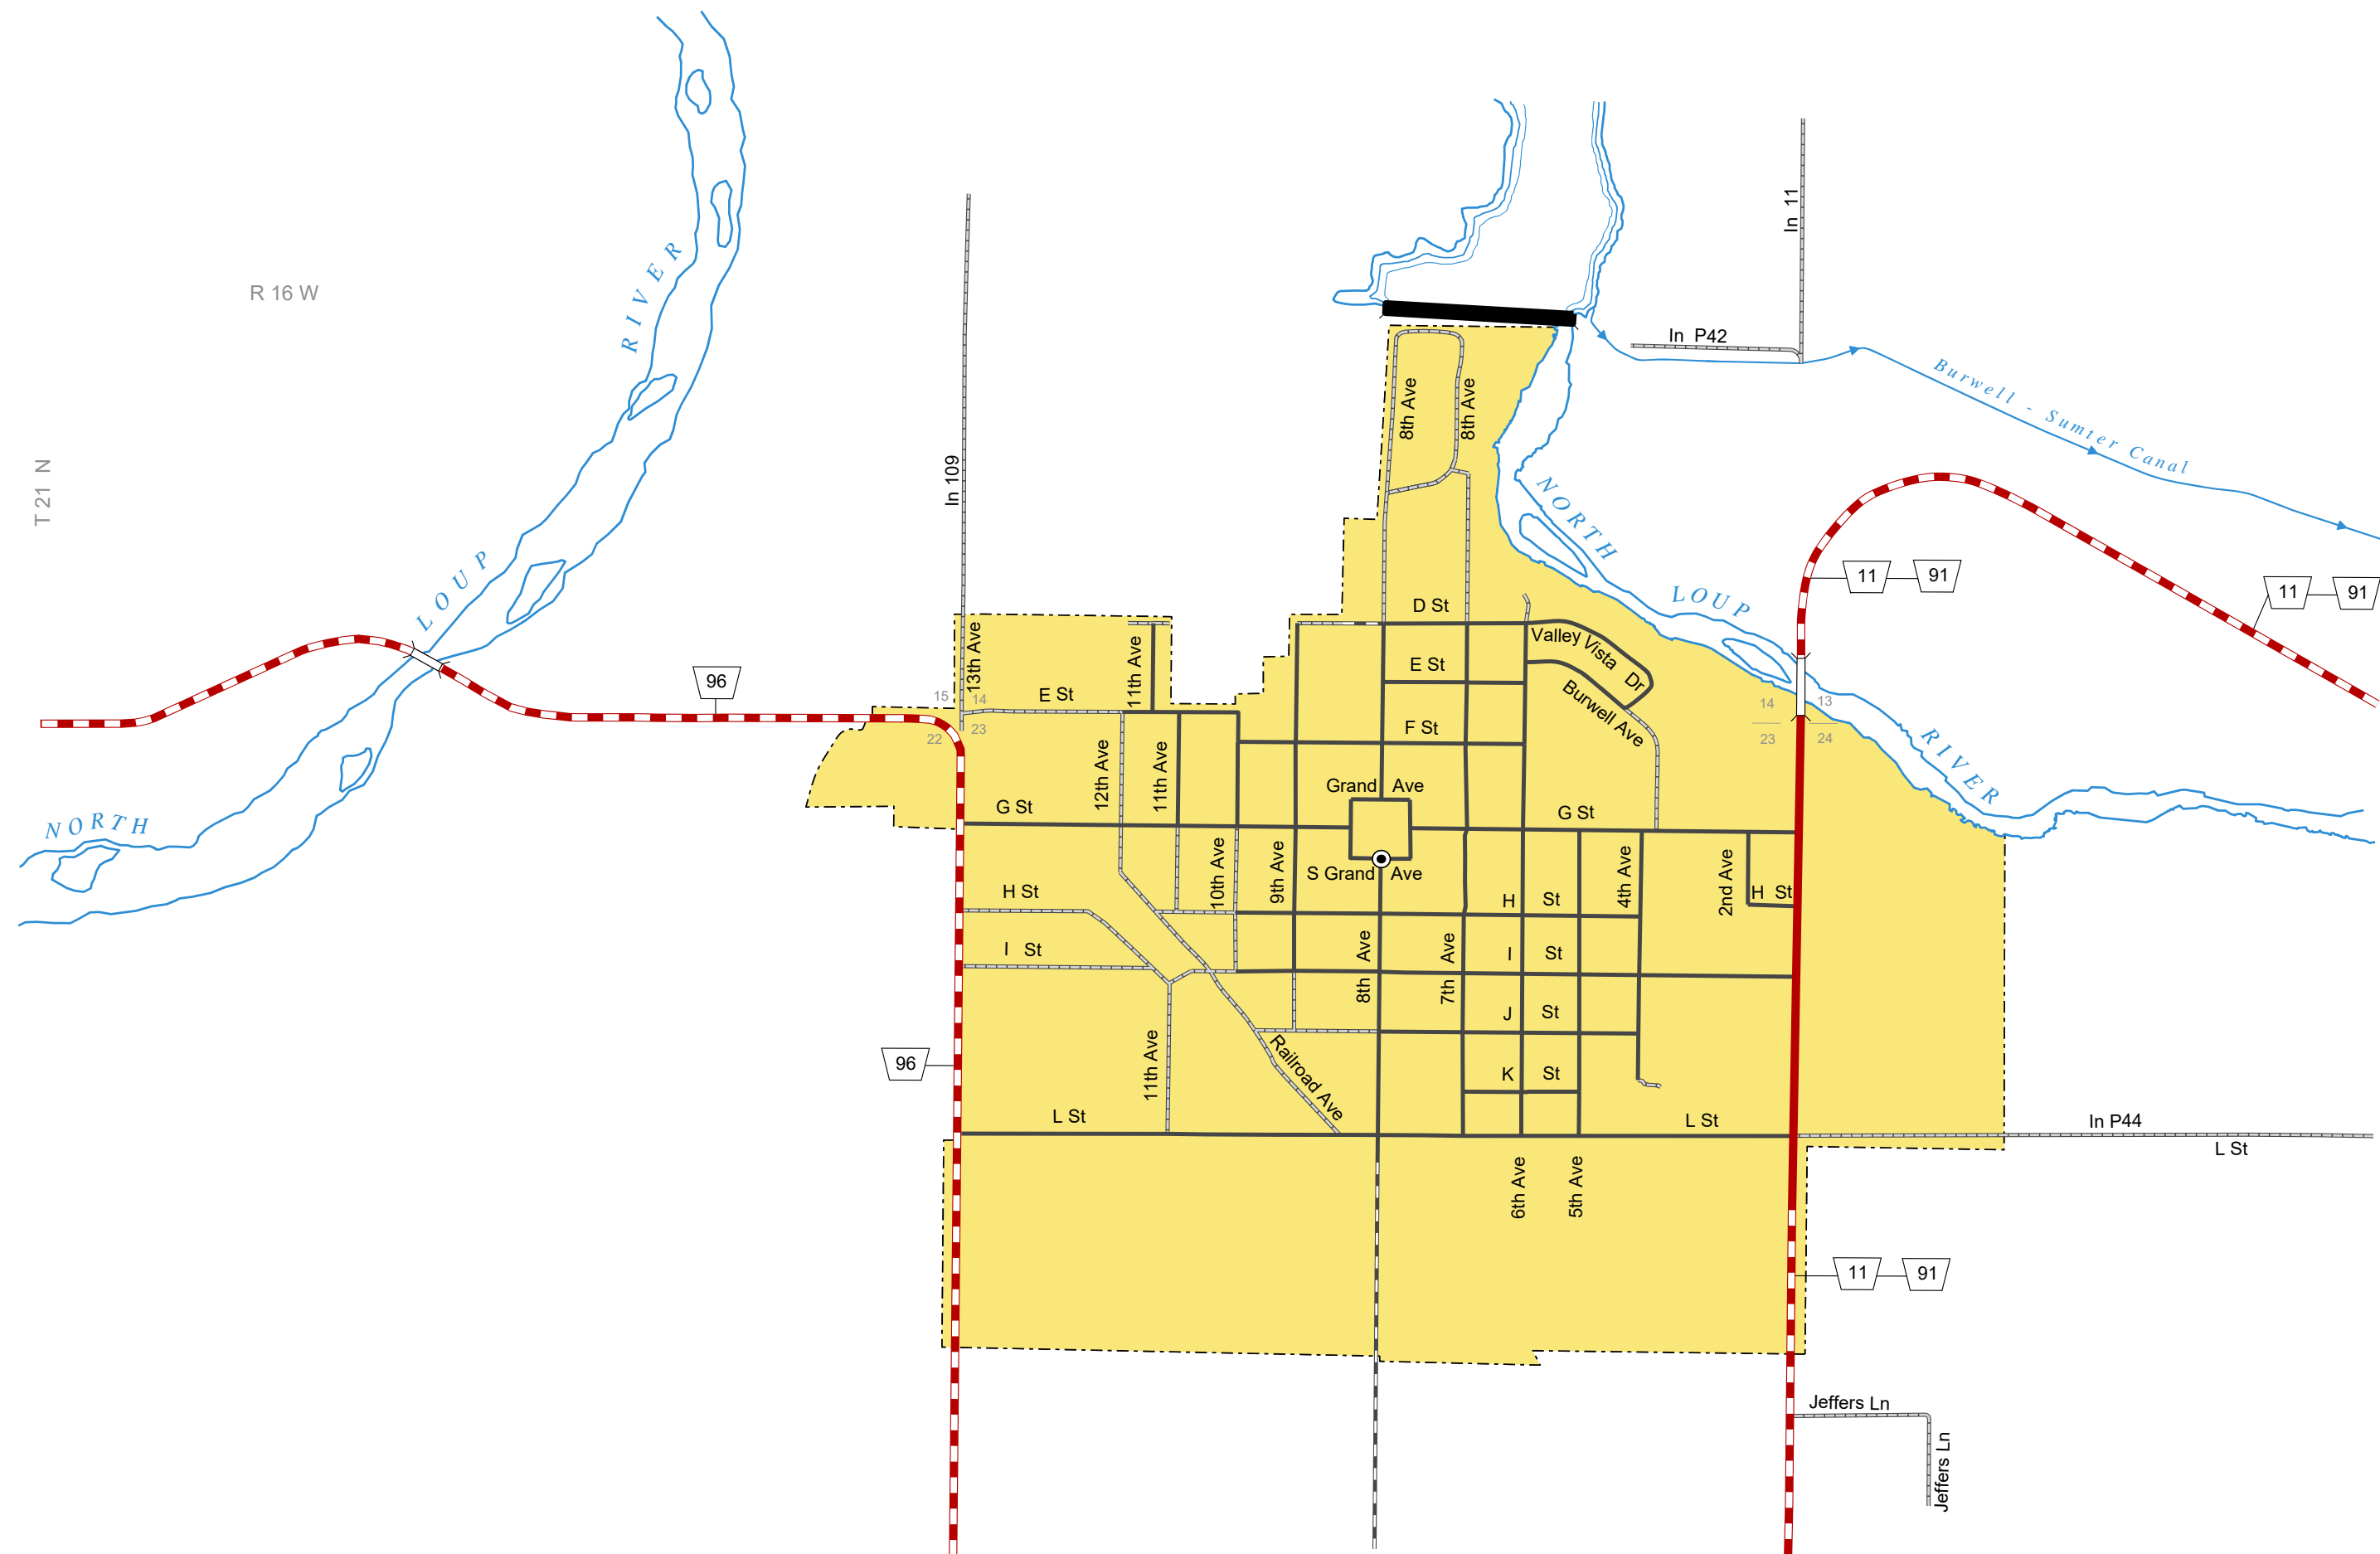

# BURWELL

GARFIELD COUNTY  
NEBRASKA  
POPULATION 1,210  
2017

- STATE HIGHWAYS**
- Interstate Highway
  - Divided Highway
  - Multiple Lane Undivided Highway
  - Concrete/Brick Surface
  - Asphalt/Bituminous Surface
  - Gravel or Crushed Rock
- CITY STREETS AND COUNTY ROADS**
- Divided Street
  - Concrete/Brick Surface
  - Asphalt/Bituminous Surface
  - Gravel or Crushed Rock
  - Unimproved
  - Primitive
  - Interstate Numbered Route
  - U.S. Numbered Route
  - State Numbered Route
  - State Numbered Spur
  - State Numbered Link
  - Street Name
  - County Seat
  - City Center
  - Corporate Limits

This map is to be used for information only and is not intended to show ownership or to be definitive on which roads are public under Nebraska Law. The Nebraska Department of Transportation makes no warranties, guarantees or representations for the accuracy of this information and assumes no liability for errors or omissions. Any inconsistencies should be reported to NDOT.