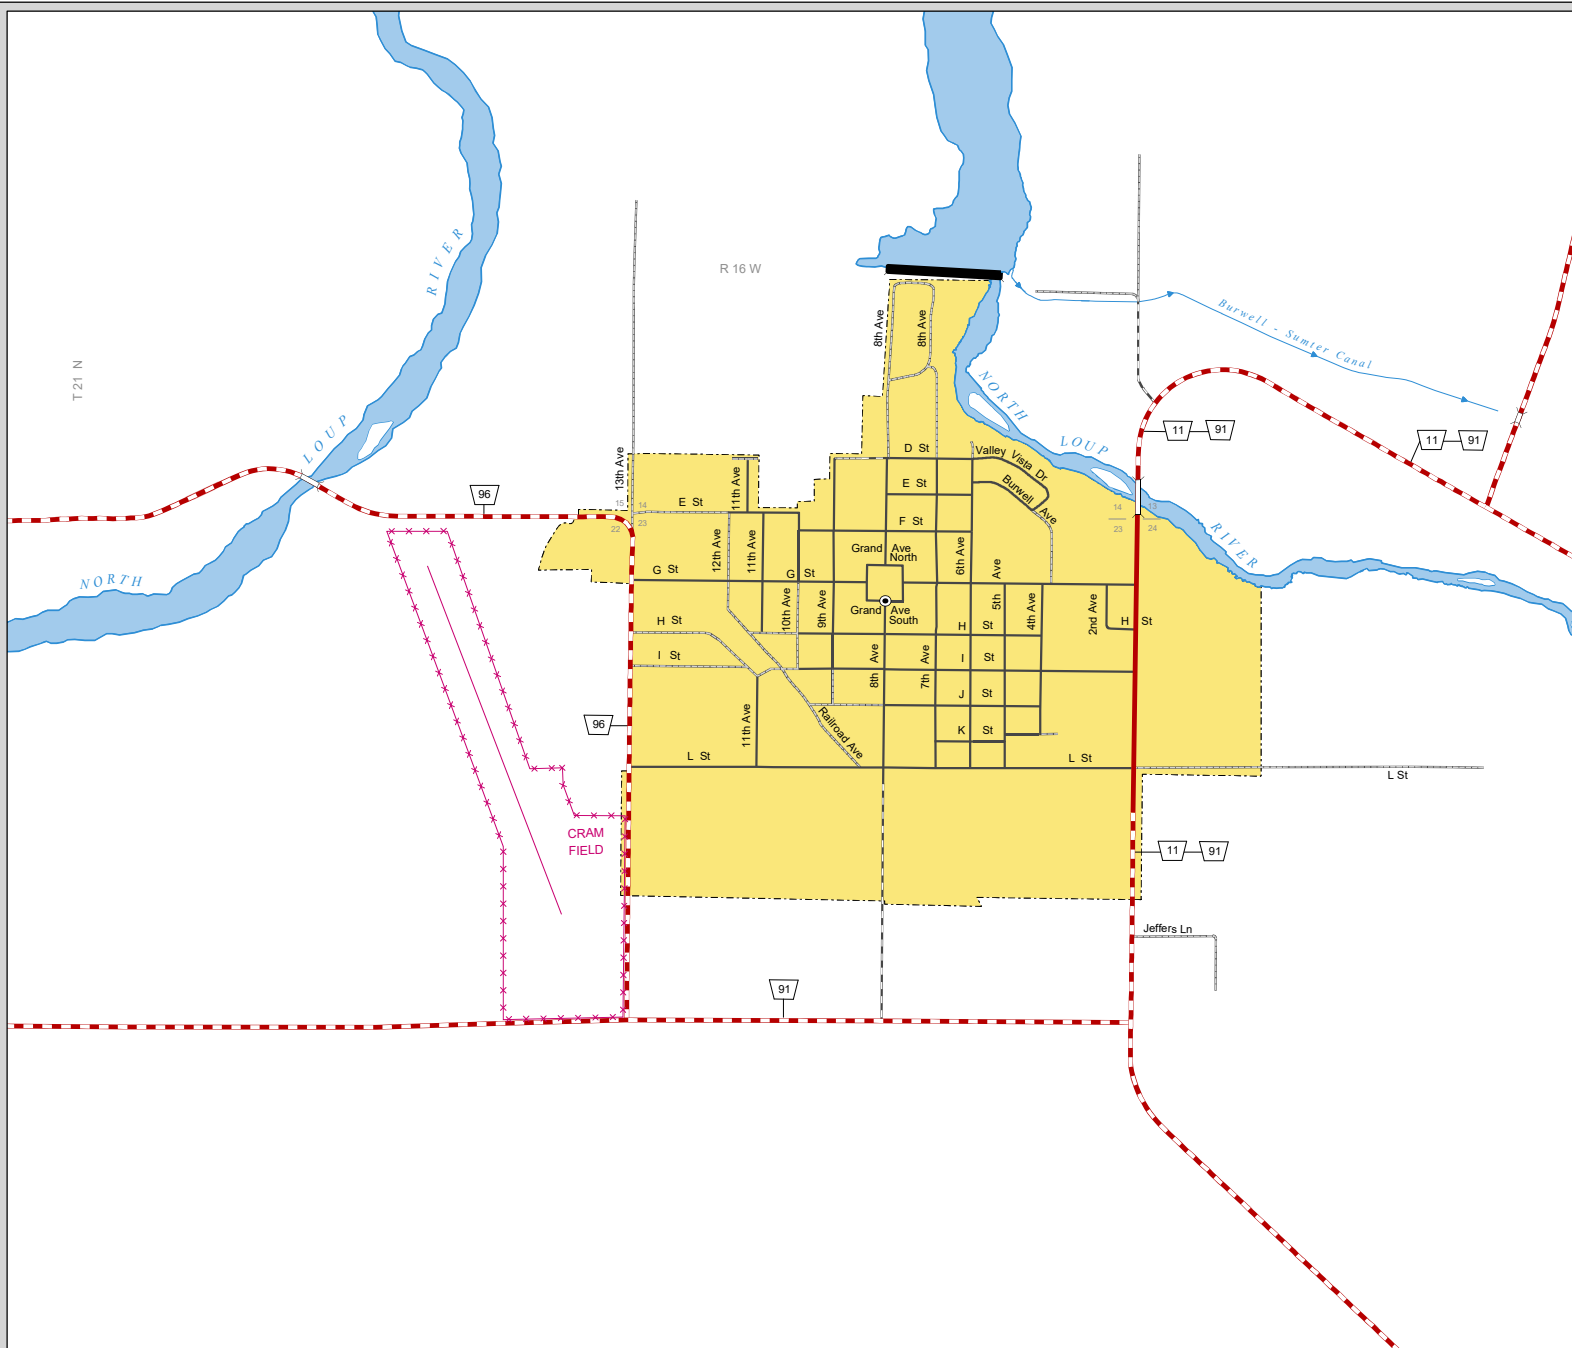

BURWELL

GARFIELD COUNTY
NEBRASKA
POPULATION 1,210
2019

1. **STATE HIGHWAYS**
2. Interstate Highway
   - Divided Highway
   - Multiple Lane Undivided Highway
   - Concrete/Brick Surface
   - Asphalt/Bituminous Surface
   - Gravel or Crushed Rock
3. **CITY STREETS AND COUNTY ROADS**
4. Divided Street
   - Concrete/Brick Surface
   - Asphalt/Bituminous Surface
   - Gravel or Crushed Rock
   - Unimproved
   - Primitive
   - Interstate Numbered Route
   - U.S. Numbered Route
   - State Numbered Route
   - State Numbered Spur
   - State Numbered Link
   - Street Name
   - County Seat
   - City Center
   - Corporate Limits