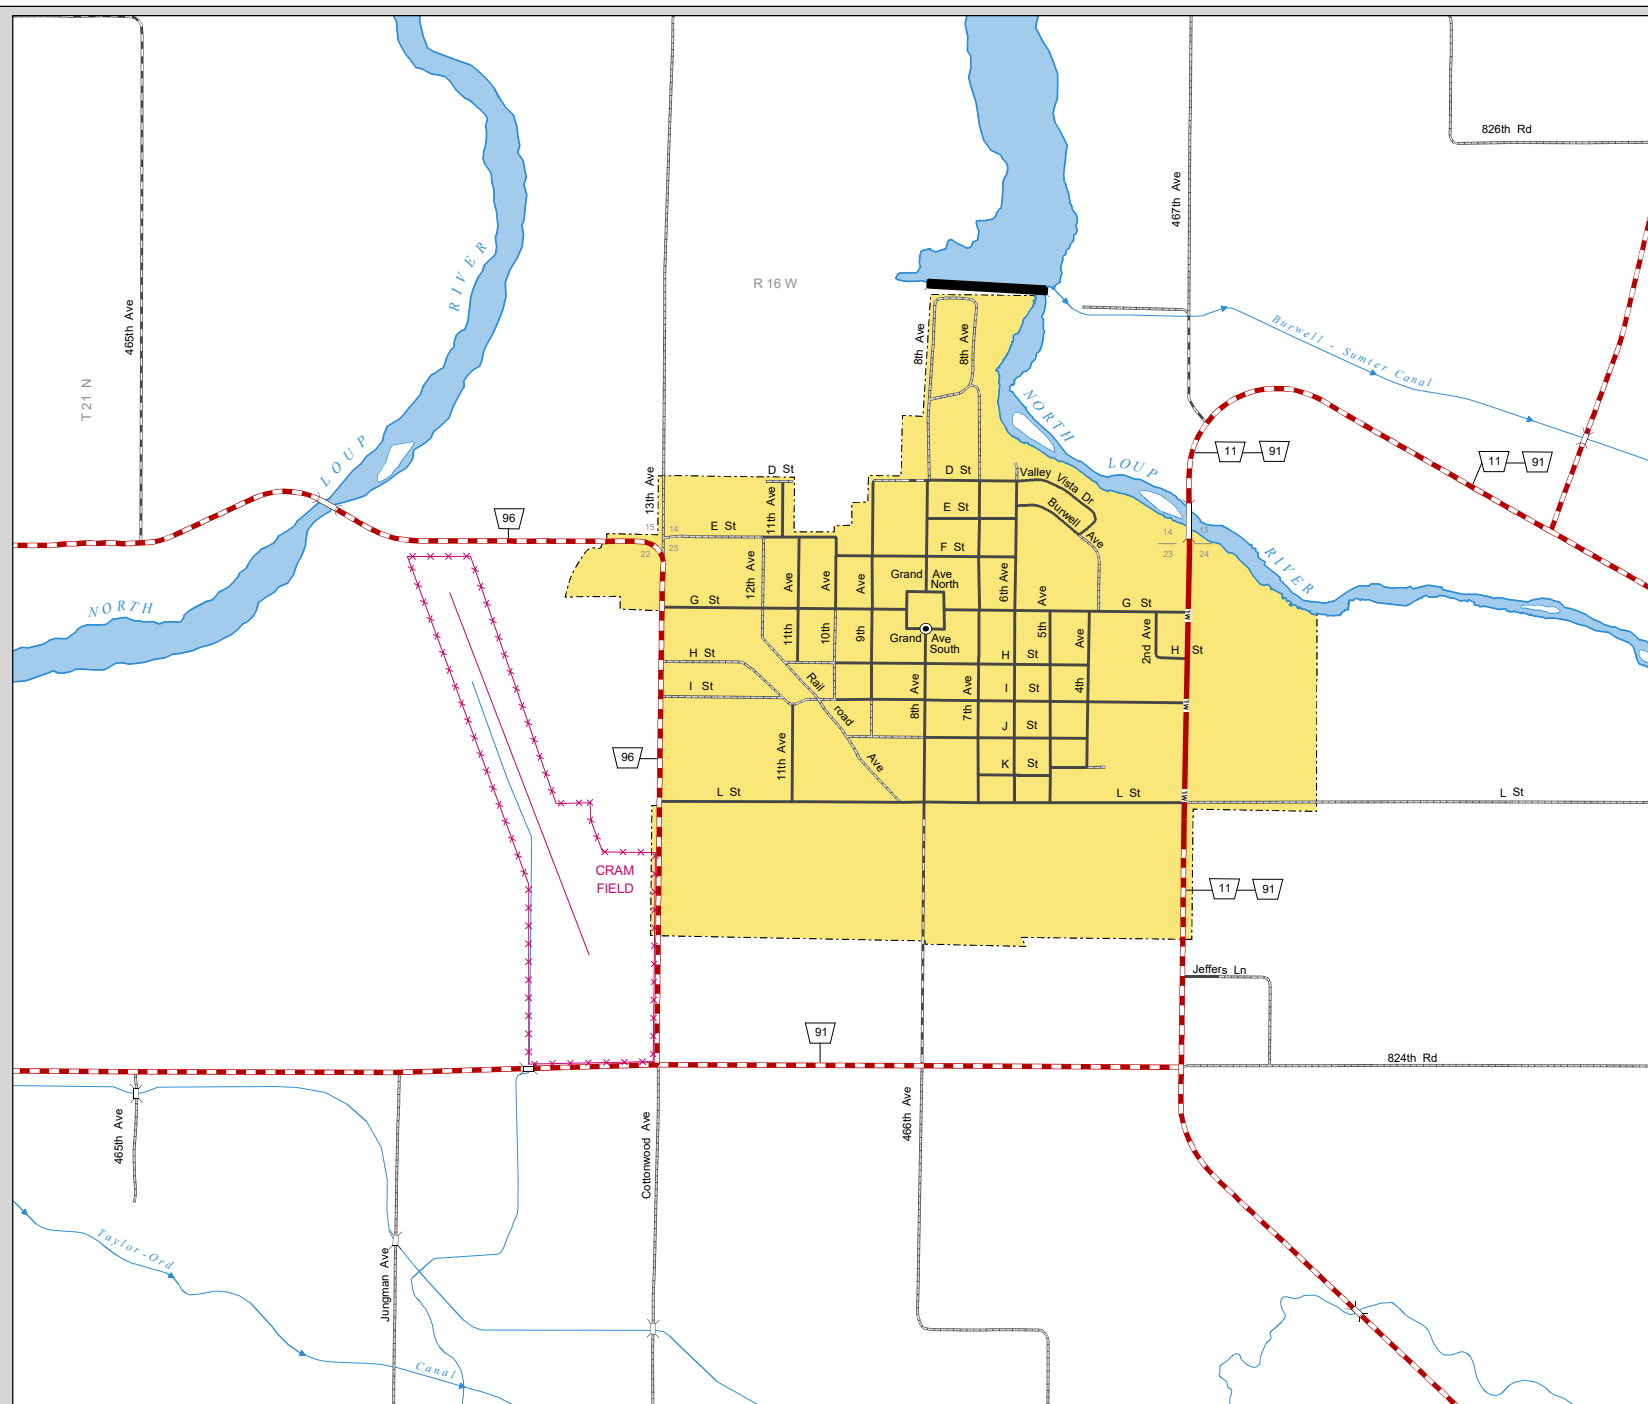

BURWELL

GARFIELD COUNTY
NEBRASKA
POPULATION 1,210
2020

- **STATE HIGHWAYS**
- Interstate Highway
- Divided Highway
- Multiple Lane Undivided Highway
- Concrete/Brick Surface
- Asphalt/Bituminous Surface
- Gravel or Crushed Rock
- **CITY STREETS AND COUNTY ROADS**
- Divided Street
- Concrete/Brick Surface
- Asphalt/Bituminous Surface
- Gravel or Crushed Rock
- Unimproved
- Primitive
- Interstate Numbered Route
- U.S. Numbered Route
- State Numbered Route
- State Numbered Spur
- State Numbered Link
- Street Name
- County Seat
- City Center
- Corporate Limits