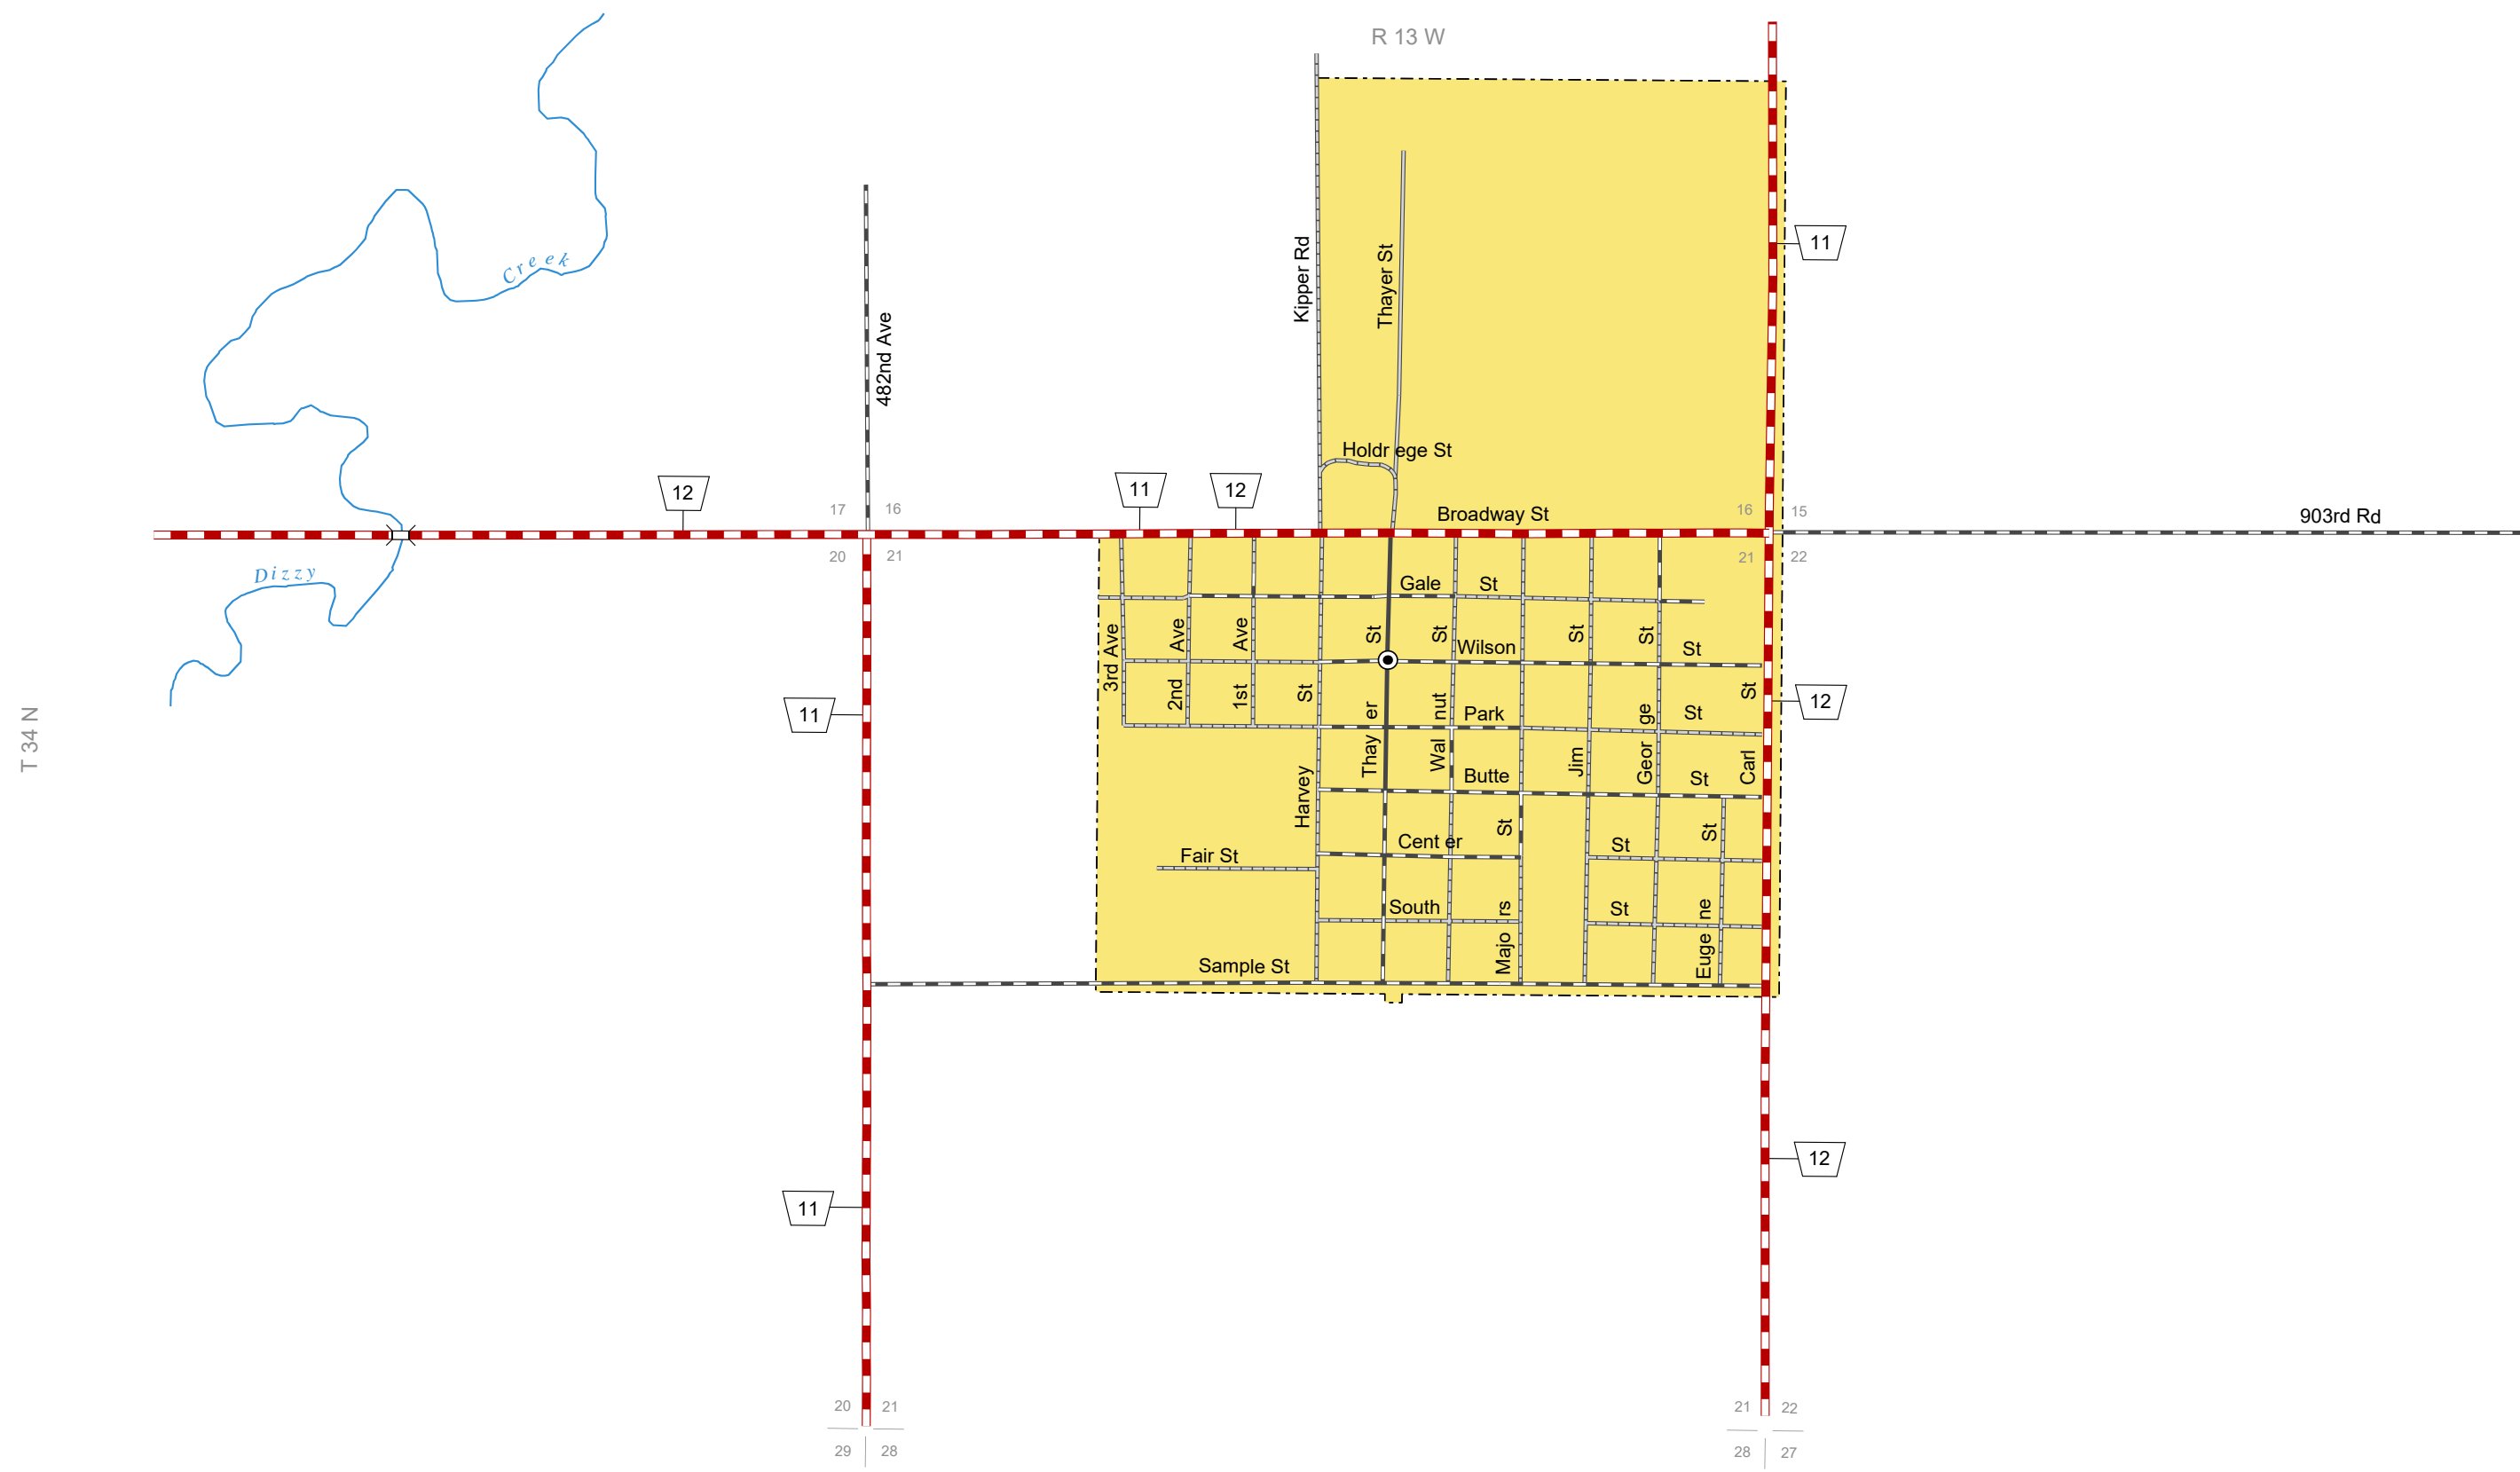

# BUTTE

BOYD COUNTY  
NEBRASKA  
POPULATION 326  
2017

- STATE HIGHWAYS**
- Interstate Highway
  - Divided Highway
  - Multiple Lane Undivided Highway
  - Concrete/Brick Surface
  - Asphalt/Bituminous Surface
  - Gravel or Crushed Rock
- CITY STREETS AND COUNTY ROADS**
- Divided Street
  - Concrete/Brick Surface
  - Asphalt/Bituminous Surface
  - Gravel or Crushed Rock
  - Unimproved
  - Primitive
  - Interstate Numbered Route
  - U.S. Numbered Route
  - State Numbered Route
  - State Numbered Spur
  - State Numbered Link
  - Street Name
  - County Seat
  - City Center
  - Corporate Limits

This map is to be used for information only and is not intended to show ownership or to be definitive on which roads are public under Nebraska Law. The Nebraska Department of Transportation makes no warranties, guarantees or representations for the accuracy of this information and assumes no liability for errors or omissions. Any inconsistencies should be reported to NDOT.