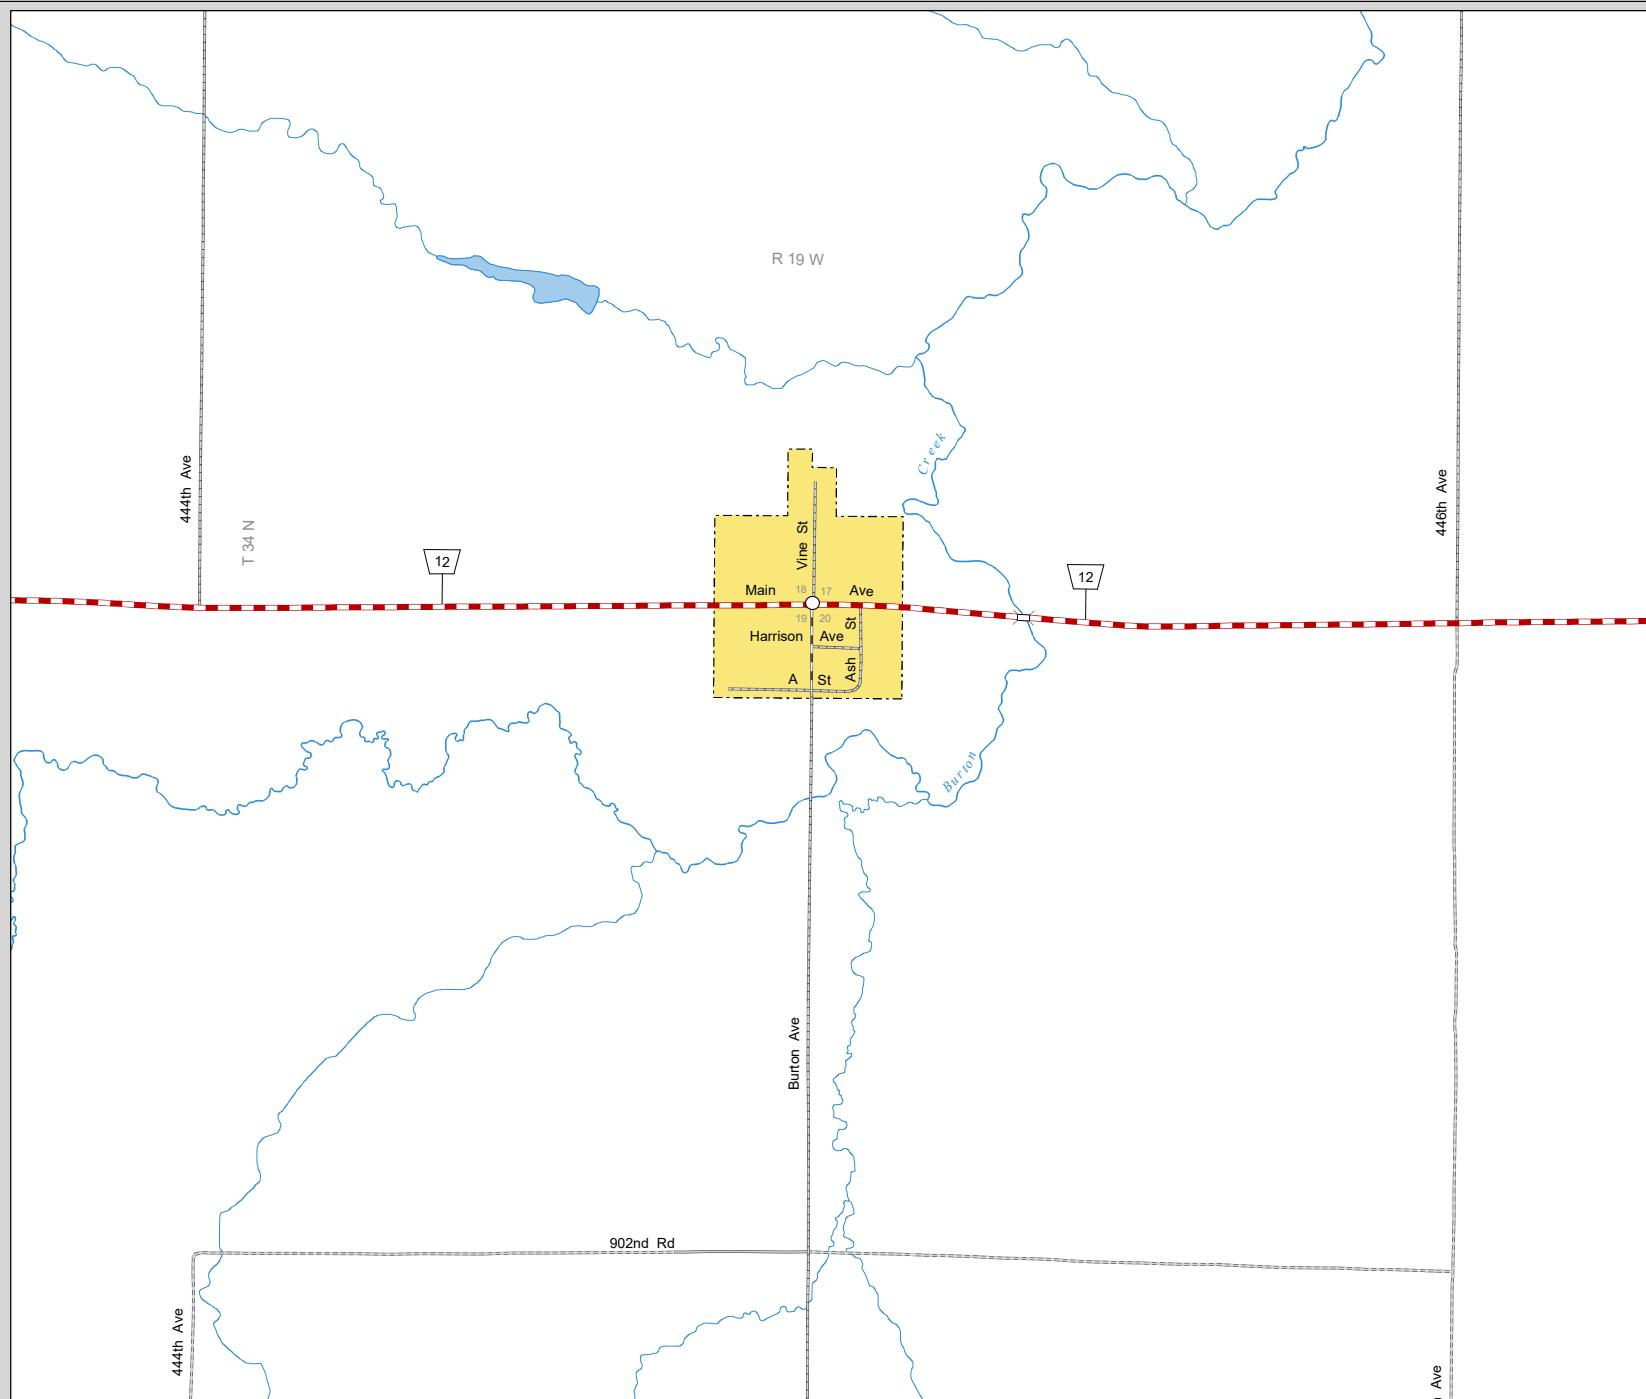

BURTON

KEYA PAHA COUNTY
NEBRASKA
POPULATION 10
2020

1. **STATE HIGHWAYS**
2. Interstate Highway
   - Divided Highway
   - Multiple Lane Undivided Highway
   - Concrete/Brick Surface
   - Asphalt/Bituminous Surface
   - Gravel or Crushed Rock
3. **CITY STREETS AND COUNTY ROADS**
4. Divided Street
   - Concrete/Brick Surface
   - Asphalt/Bituminous Surface
   - Gravel or Crushed Rock
   - Unimproved
   - Primitive
   - Interstate Numbered Route
   - U.S. Numbered Route
   - State Numbered Route
   - State Numbered Spur
   - State Numbered Link
   - Street Name
   - County Seat
   - City Center
   - Corporate Limits

NEBRASKA

Good Life. Great Journey.

DEPARTMENT OF TRANSPORTATION