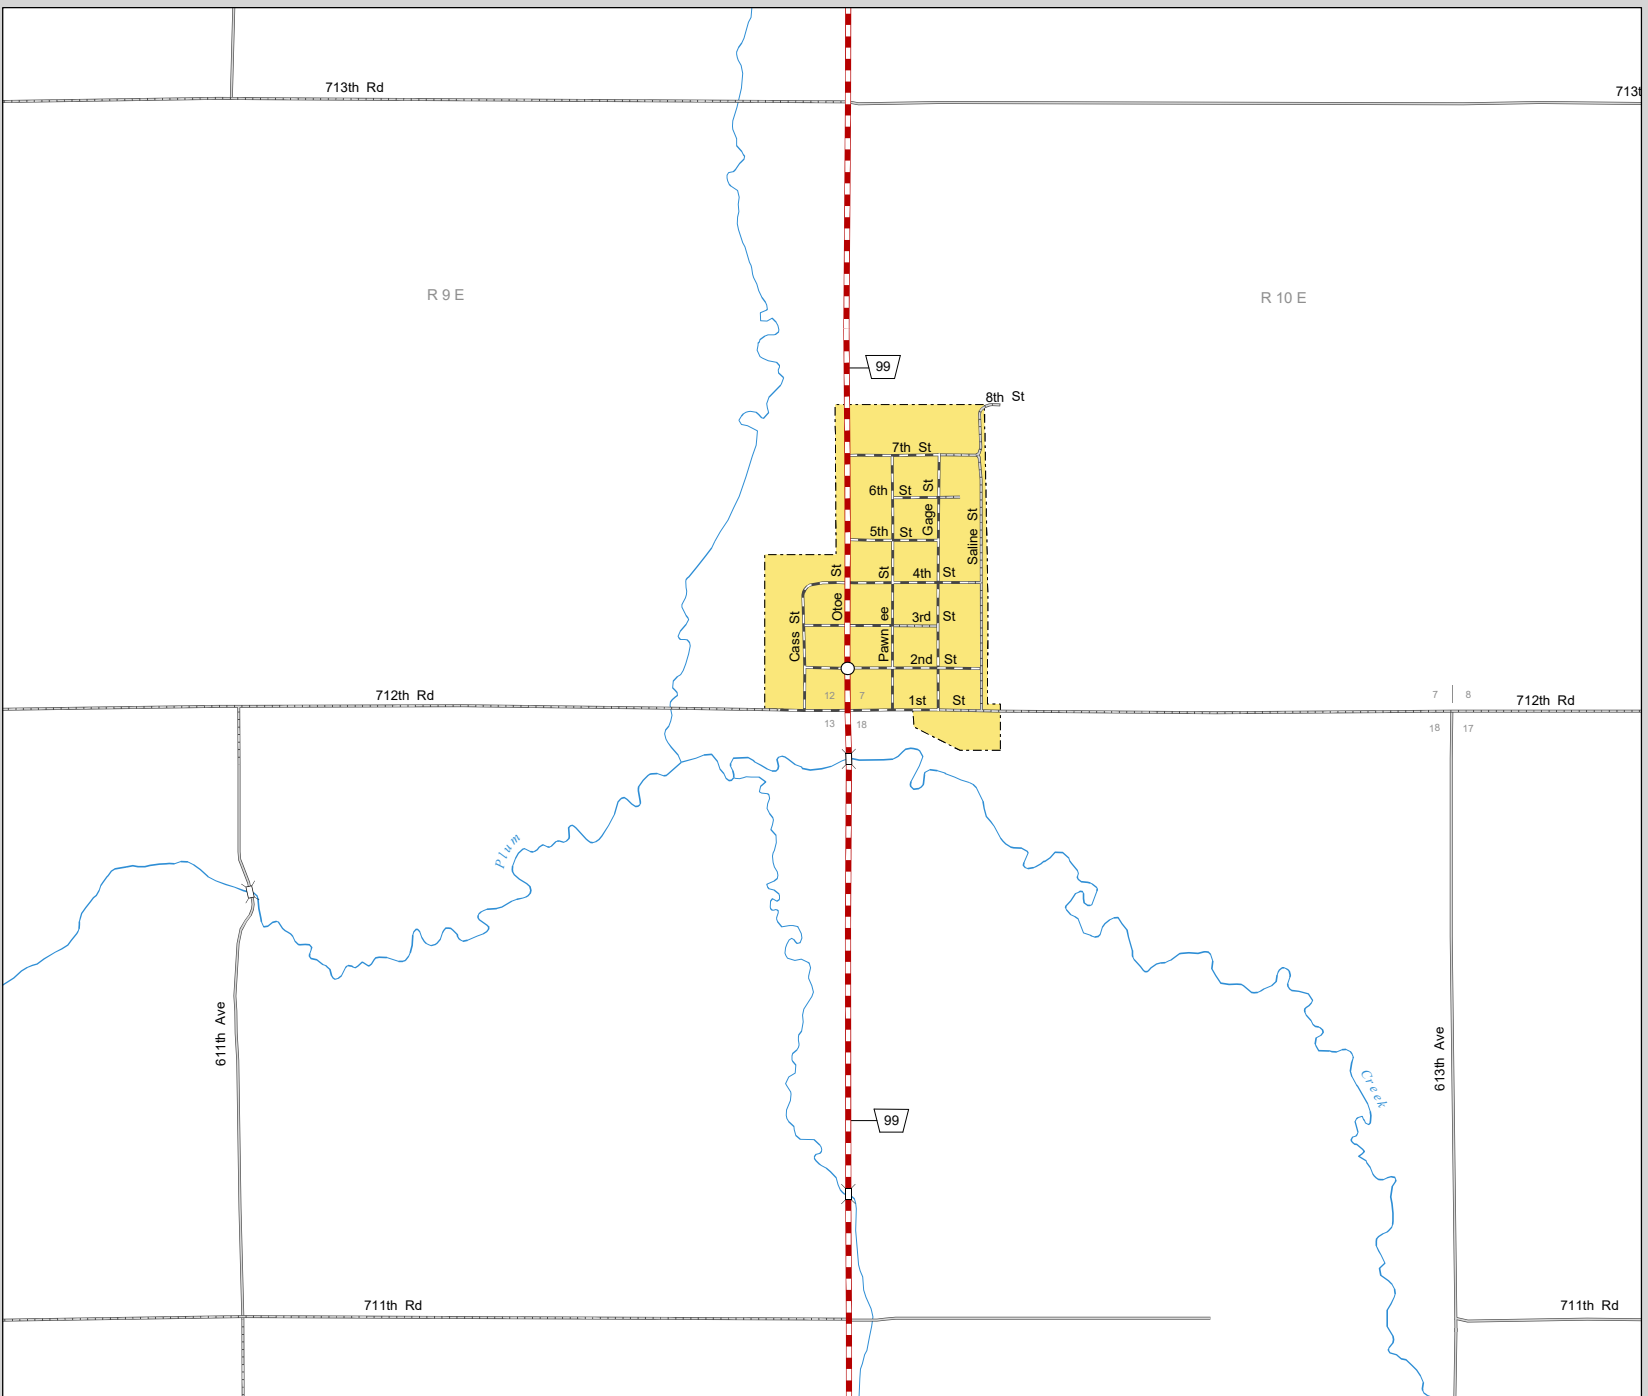

BURCHARD

PAWNEE COUNTY
NEBRASKA
POPULATION 82
2020

- **STATE HIGHWAYS**
- Interstate Highway
- Divided Highway
- Multiple Lane Undivided Highway
- Concrete/Brick Surface
- Asphalt/Bituminous Surface
- Gravel or Crushed Rock
- **CITY STREETS AND COUNTY ROADS**
- Divided Street
- Concrete/Brick Surface
- Asphalt/Bituminous Surface
- Gravel or Crushed Rock
- Unimproved
- Primitive
- Interstate Numbered Route
- U.S. Numbered Route
- State Numbered Route
- State Numbered Spur
- State Numbered Link
- Main St
- County Seat
- City Center
- Corporate Limits