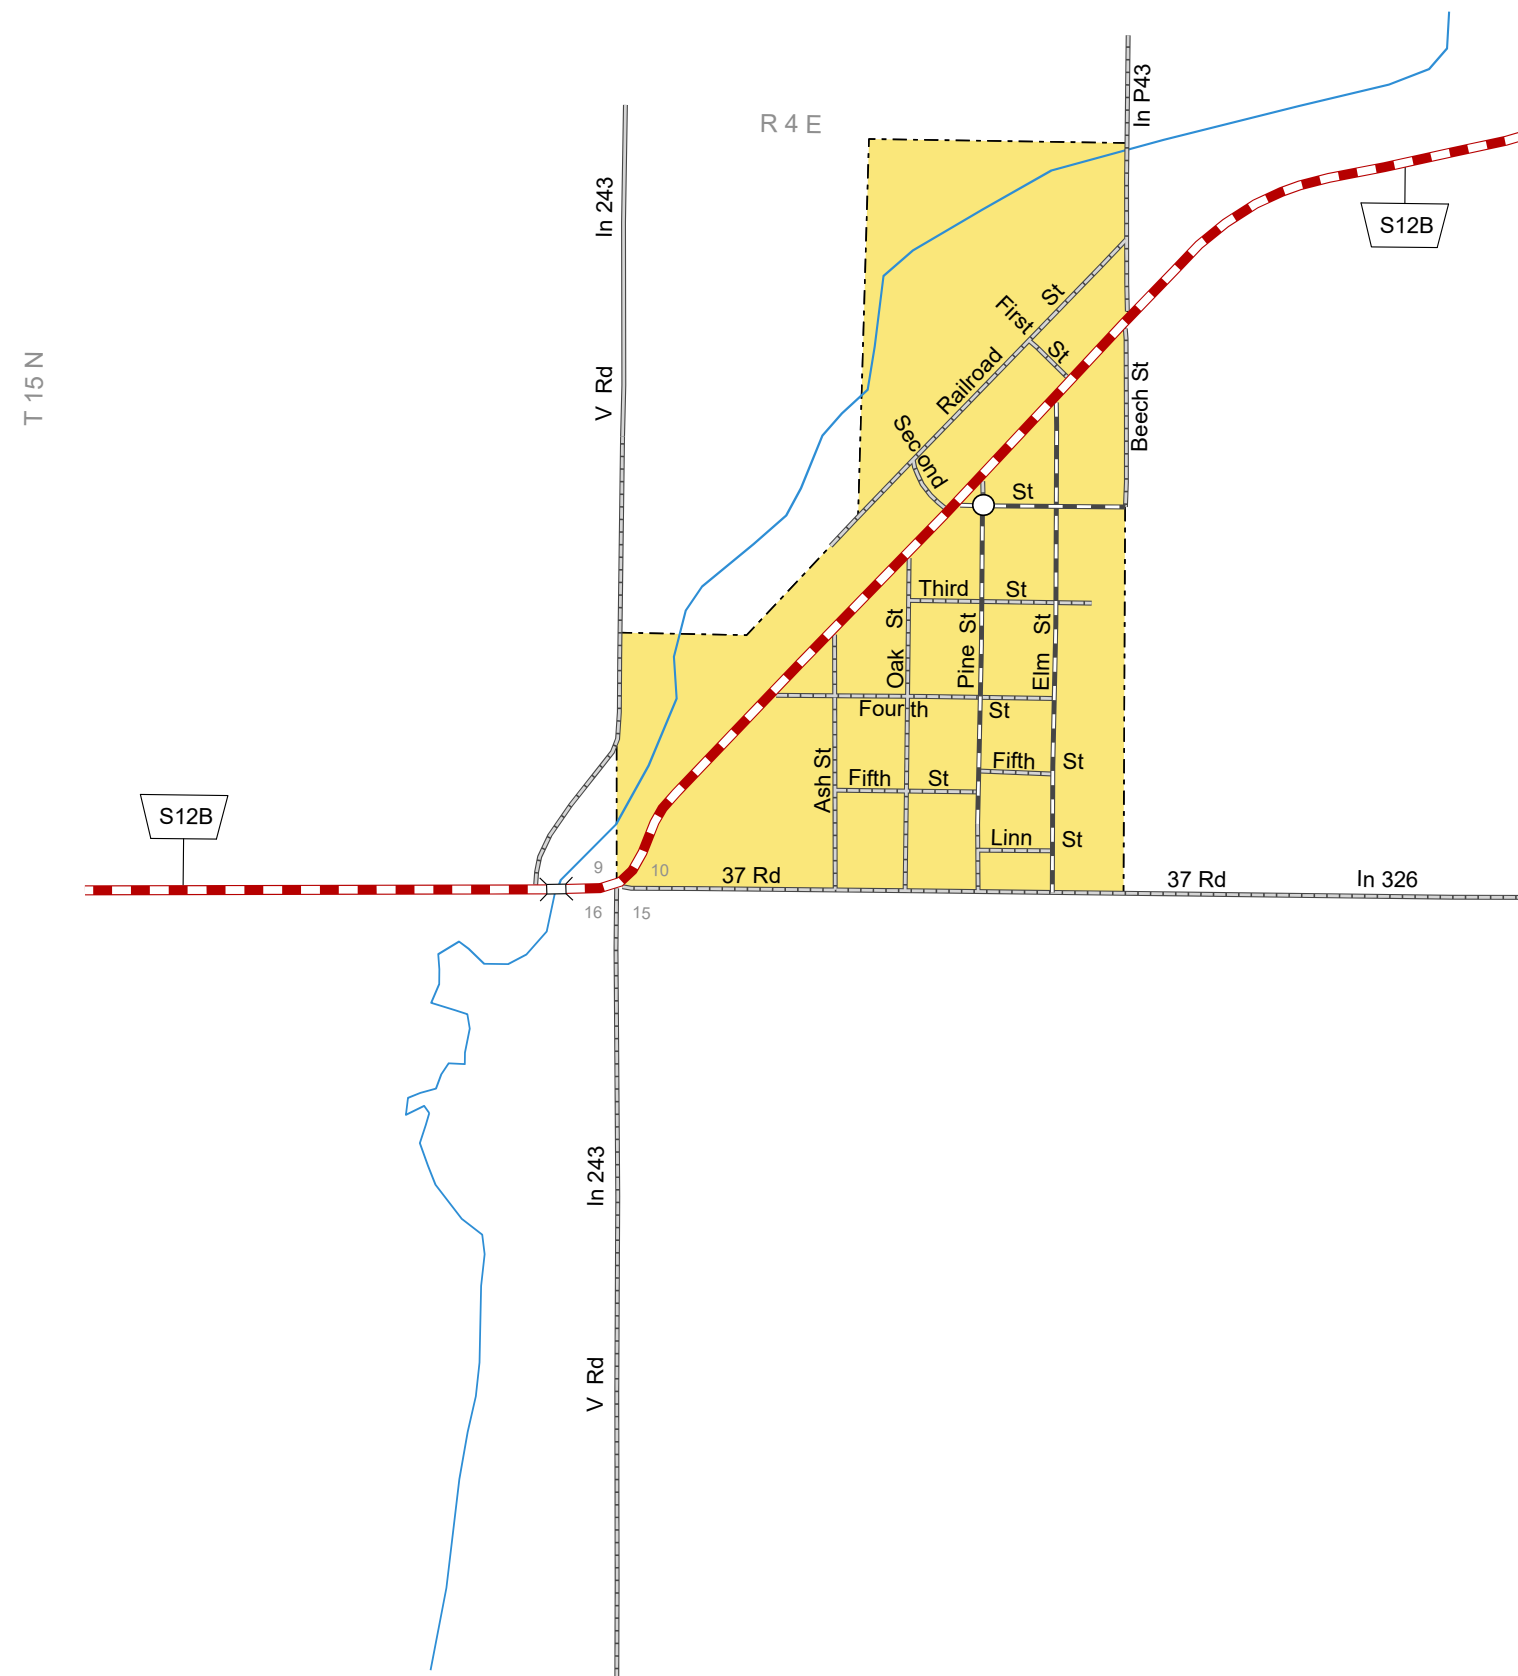

BRUNO
 BUTLER COUNTY
 NEBRASKA
 POPULATION 99
 2017

- STATE HIGHWAYS**
- Interstate Highway
 - Divided Highway
 - Multiple Lane Undivided Highway
 - Concrete/Brick Surface
 - Asphalt/Bituminous Surface
 - Gravel or Crushed Rock
- CITY STREETS AND COUNTY ROADS**
- Divided Street
 - Concrete/Brick Surface
 - Asphalt/Bituminous Surface
 - Gravel or Crushed Rock
 - Unimproved
 - Primitive
 - Interstate Numbered Route
 - U.S. Numbered Route
 - State Numbered Route
 - State Numbered Spur
 - State Numbered Link
 - Street Name
 - County Seat
 - City Center
 - Corporate Limits

This map is to be used for information only and is not intended to show ownership or to be definitive on which roads are public under Nebraska Law. The Nebraska Department of Transportation makes no warranties, guarantees or representations for the accuracy of this information and assumes no liability for errors or omissions. Any inconsistencies should be reported to NDOT.