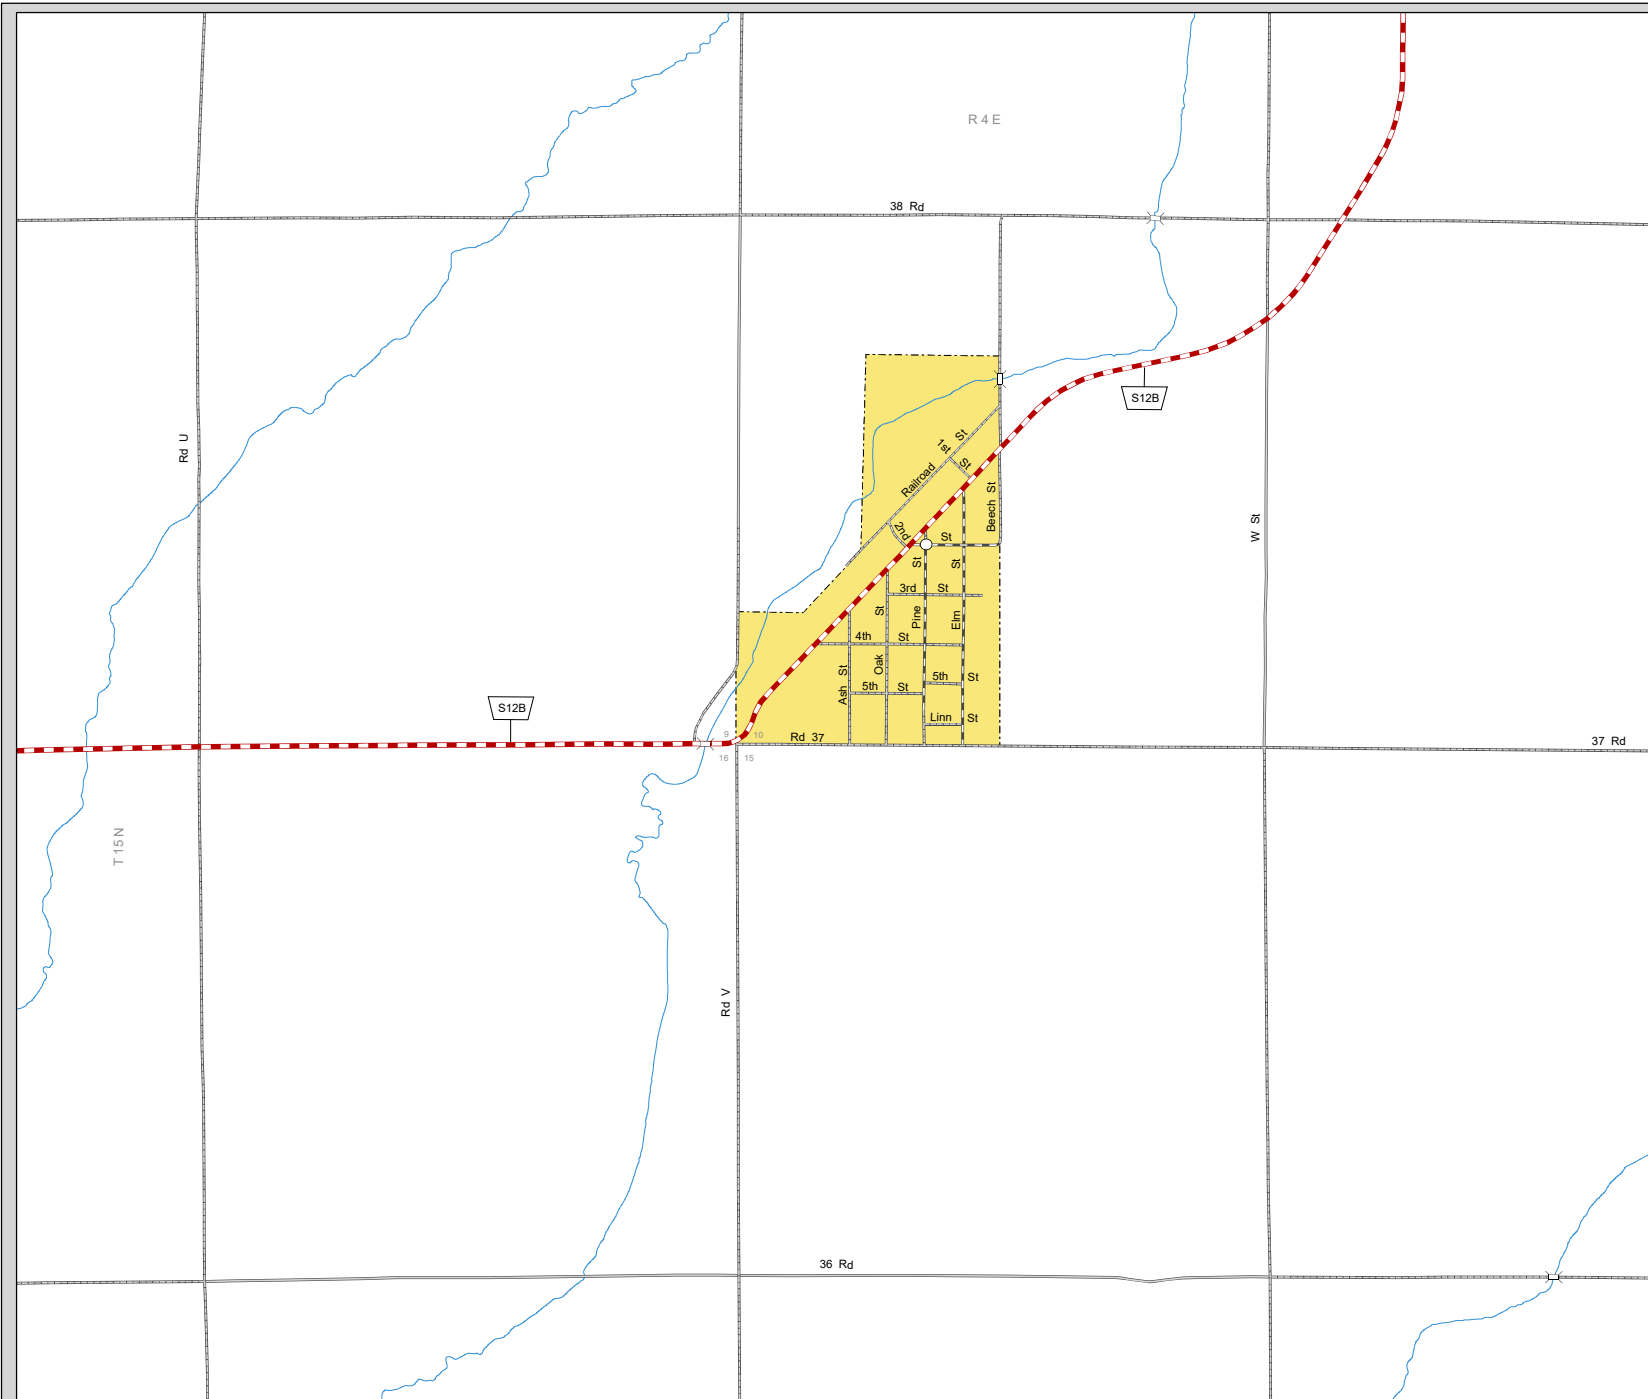

BRUNO

BUTLER COUNTY
NEBRASKA
POPULATION 99
2020

- **STATE HIGHWAYS**
- Interstate Highway
- Divided Highway
- Multiple Lane Undivided Highway
- Concrete/Brick Surface
- Asphalt/Bituminous Surface
- Gravel or Crushed Rock
- **CITY STREETS AND COUNTY ROADS**
- Divided Street
- Concrete/Brick Surface
- Asphalt/Bituminous Surface
- Gravel or Crushed Rock
- Unimproved
- Primitive
- Interstate Numbered Route
- U.S. Numbered Route
- State Numbered Route
- State Numbered Spur
- State Numbered Link
- Main St
- County Seat
- City Center
- Corporate Limits