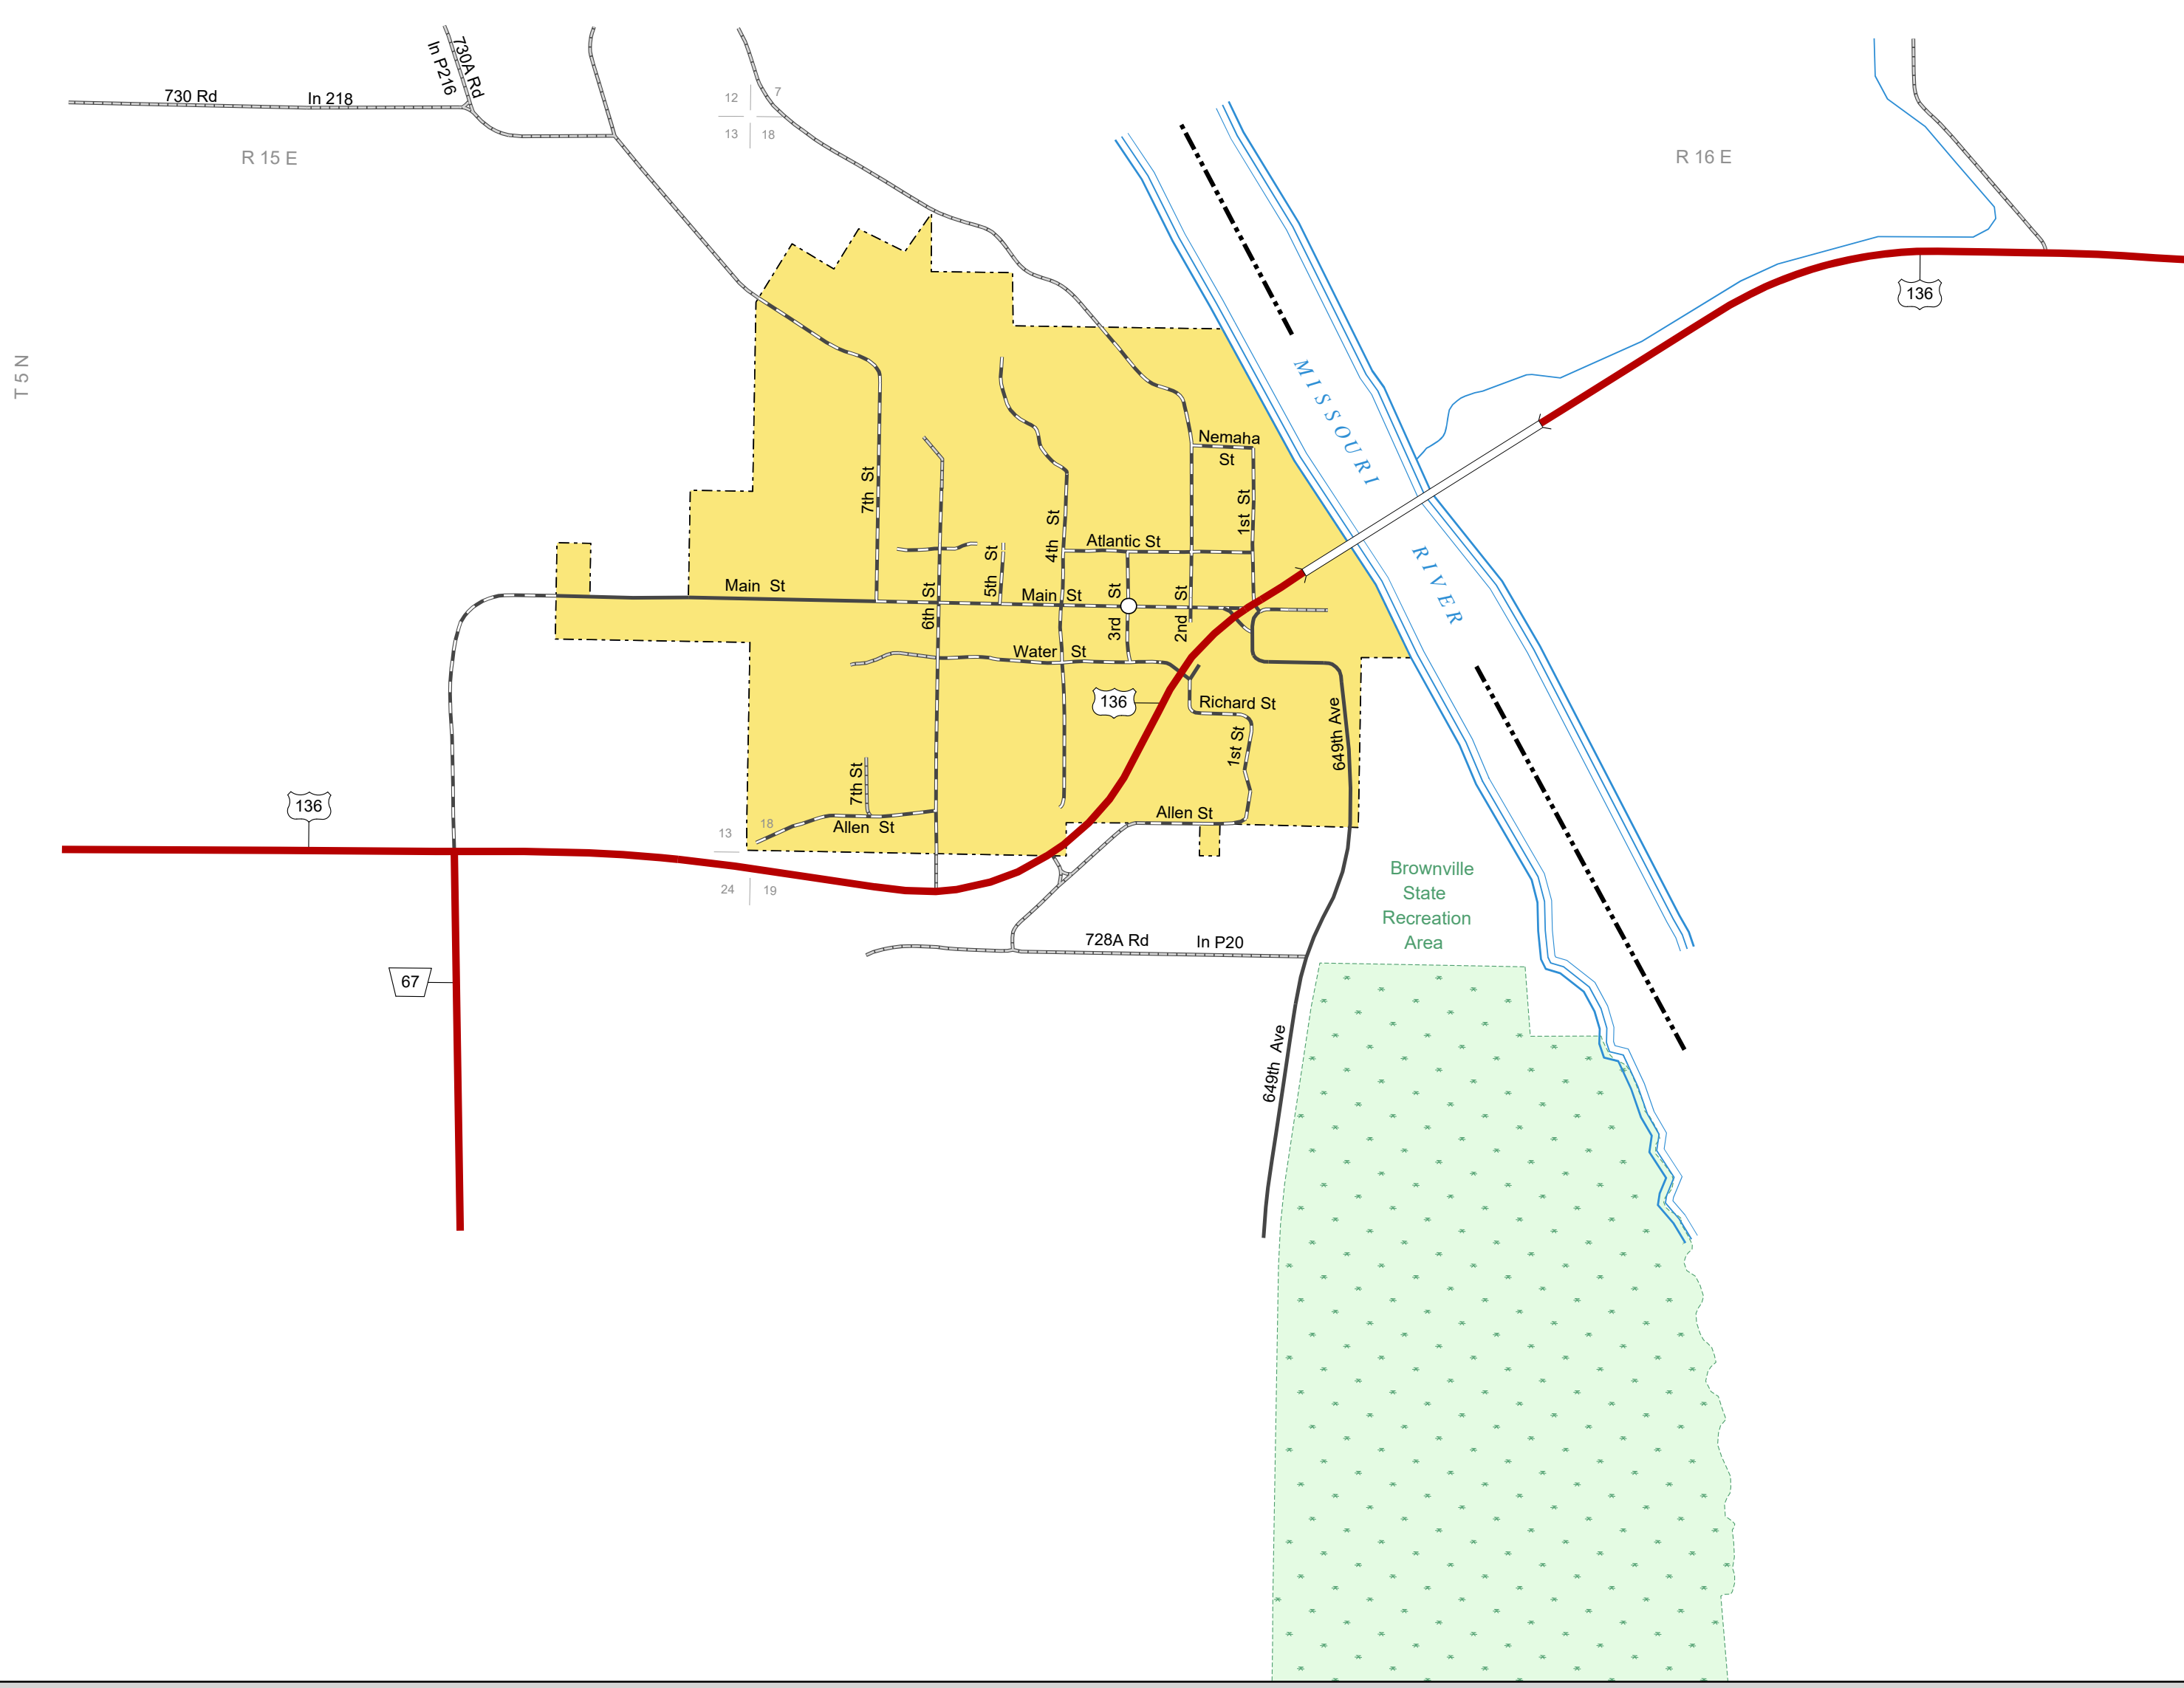

BROWNVILLE

NEMAHA COUNTY
NEBRASKA
POPULATION 132
2017

- STATE HIGHWAYS**
- Interstate Highway
 - Divided Highway
 - Multiple Lane Undivided Highway
 - Concrete/Brick Surface
 - Asphalt/Bituminous Surface
 - Gravel or Crushed Rock
- CITY STREETS AND COUNTY ROADS**
- Divided Street
 - Concrete/Brick Surface
 - Asphalt/Bituminous Surface
 - Gravel or Crushed Rock
 - Unimproved
 - Primitive
 - Interstate Numbered Route
 - U.S. Numbered Route
 - State Numbered Route
 - State Numbered Spur
 - State Numbered Link
 - Street Name
 - County Seat
 - City Center
 - Corporate Limits

This map is to be used for information only and is not intended to show ownership or to be definitive on which roads are public under Nebraska Law. The Nebraska Department of Transportation makes no warranties, guarantees or representations for the accuracy of this information and assumes no liability for errors or omissions. Any inconsistencies should be reported to NDOT.