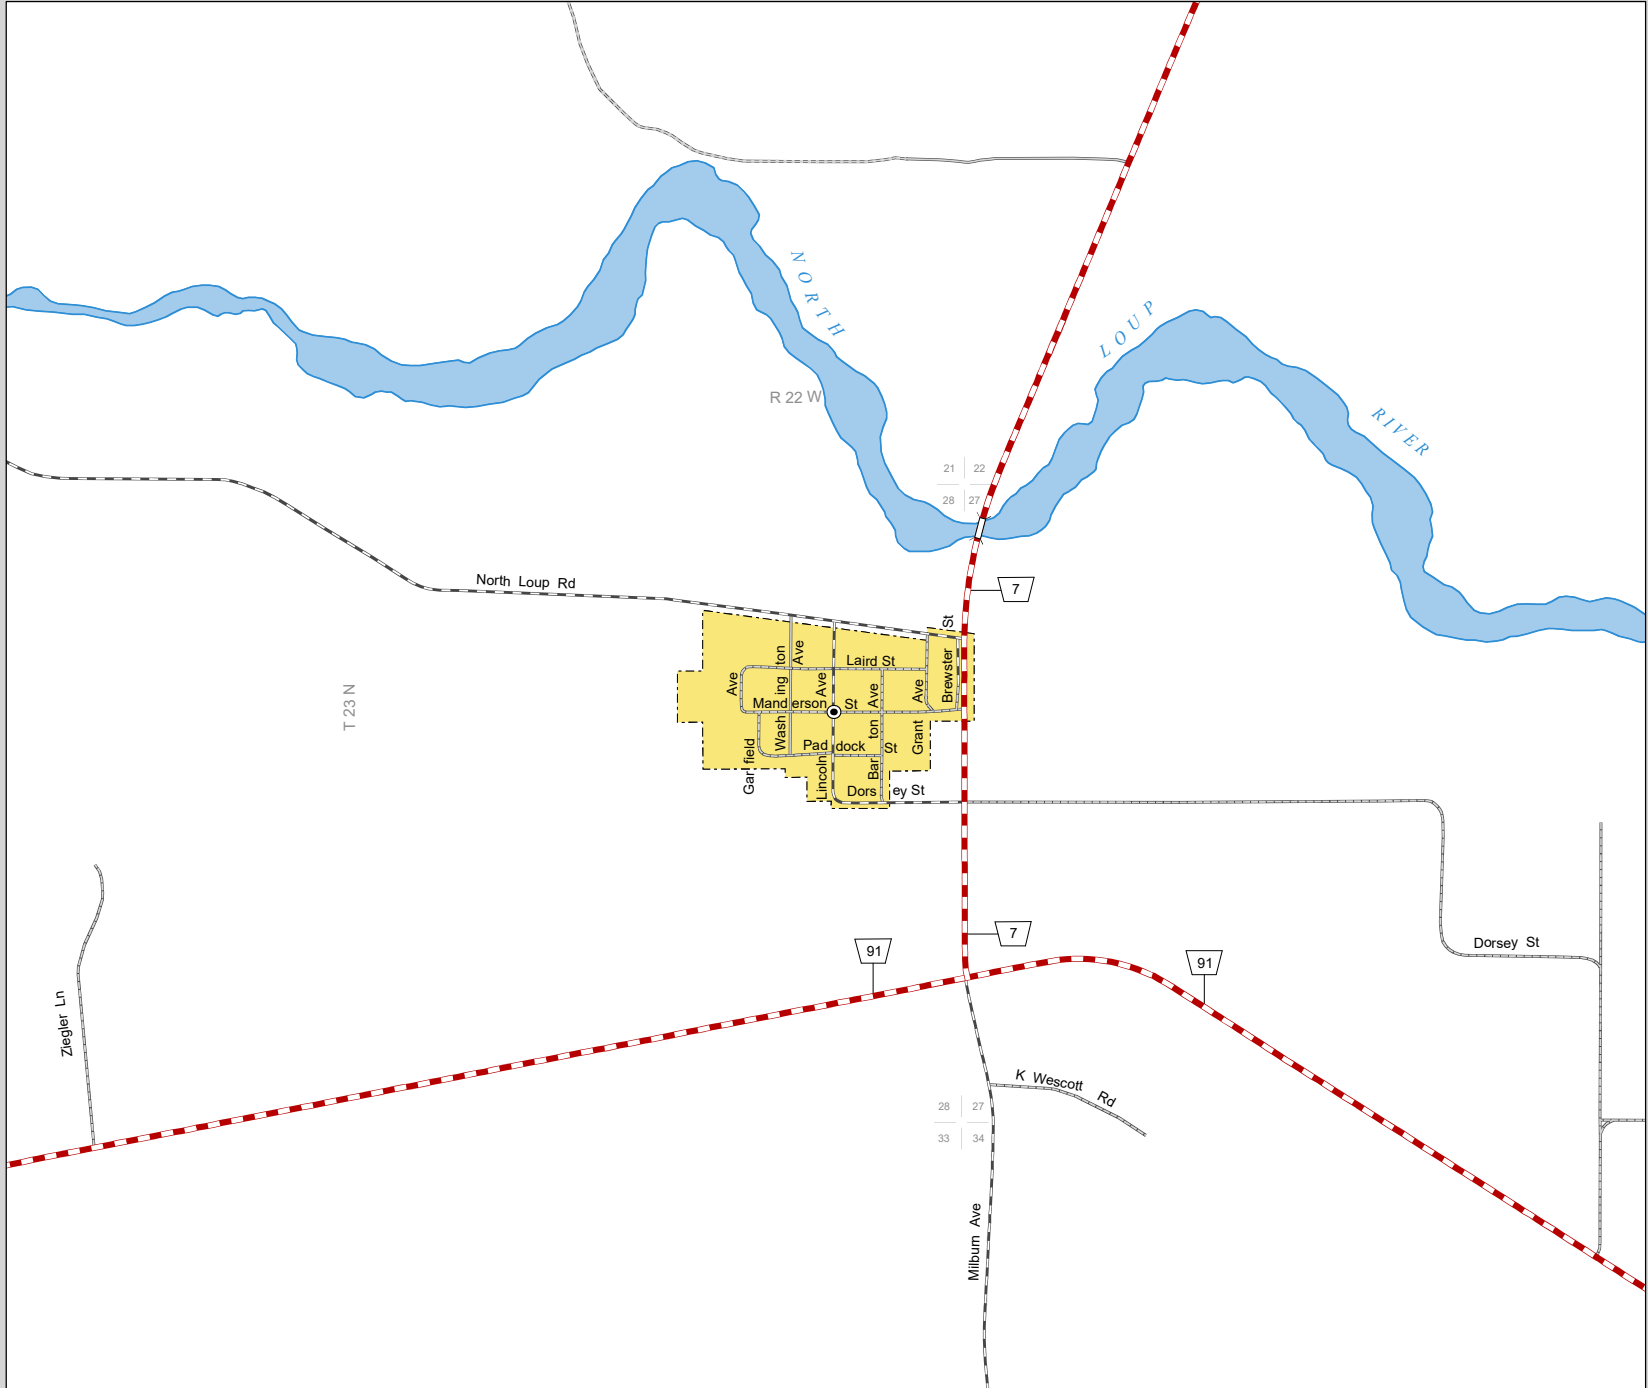

BREWSTER

BLAINE COUNTY
NEBRASKA
POPULATION 17
2020

1. **STATE HIGHWAYS**
2. Interstate Highway
   - Divided Highway
   - Multiple Lane Undivided Highway
   - Concrete/Brick Surface
   - Asphalt/Bituminous Surface
   - Gravel or Crushed Rock
3. **CITY STREETS AND COUNTY ROADS**
4. Divided Street
   - Concrete/Brick Surface
   - Asphalt/Bituminous Surface
   - Gravel or Crushed Rock
   - Unimproved
   - Primitive
   - Interstate Numbered Route
   - U.S. Numbered Route
   - State Numbered Route
   - State Numbered Spur
   - State Numbered Link
   - Street Name
   - County Seat
   - City Center
   - Corporate Limits