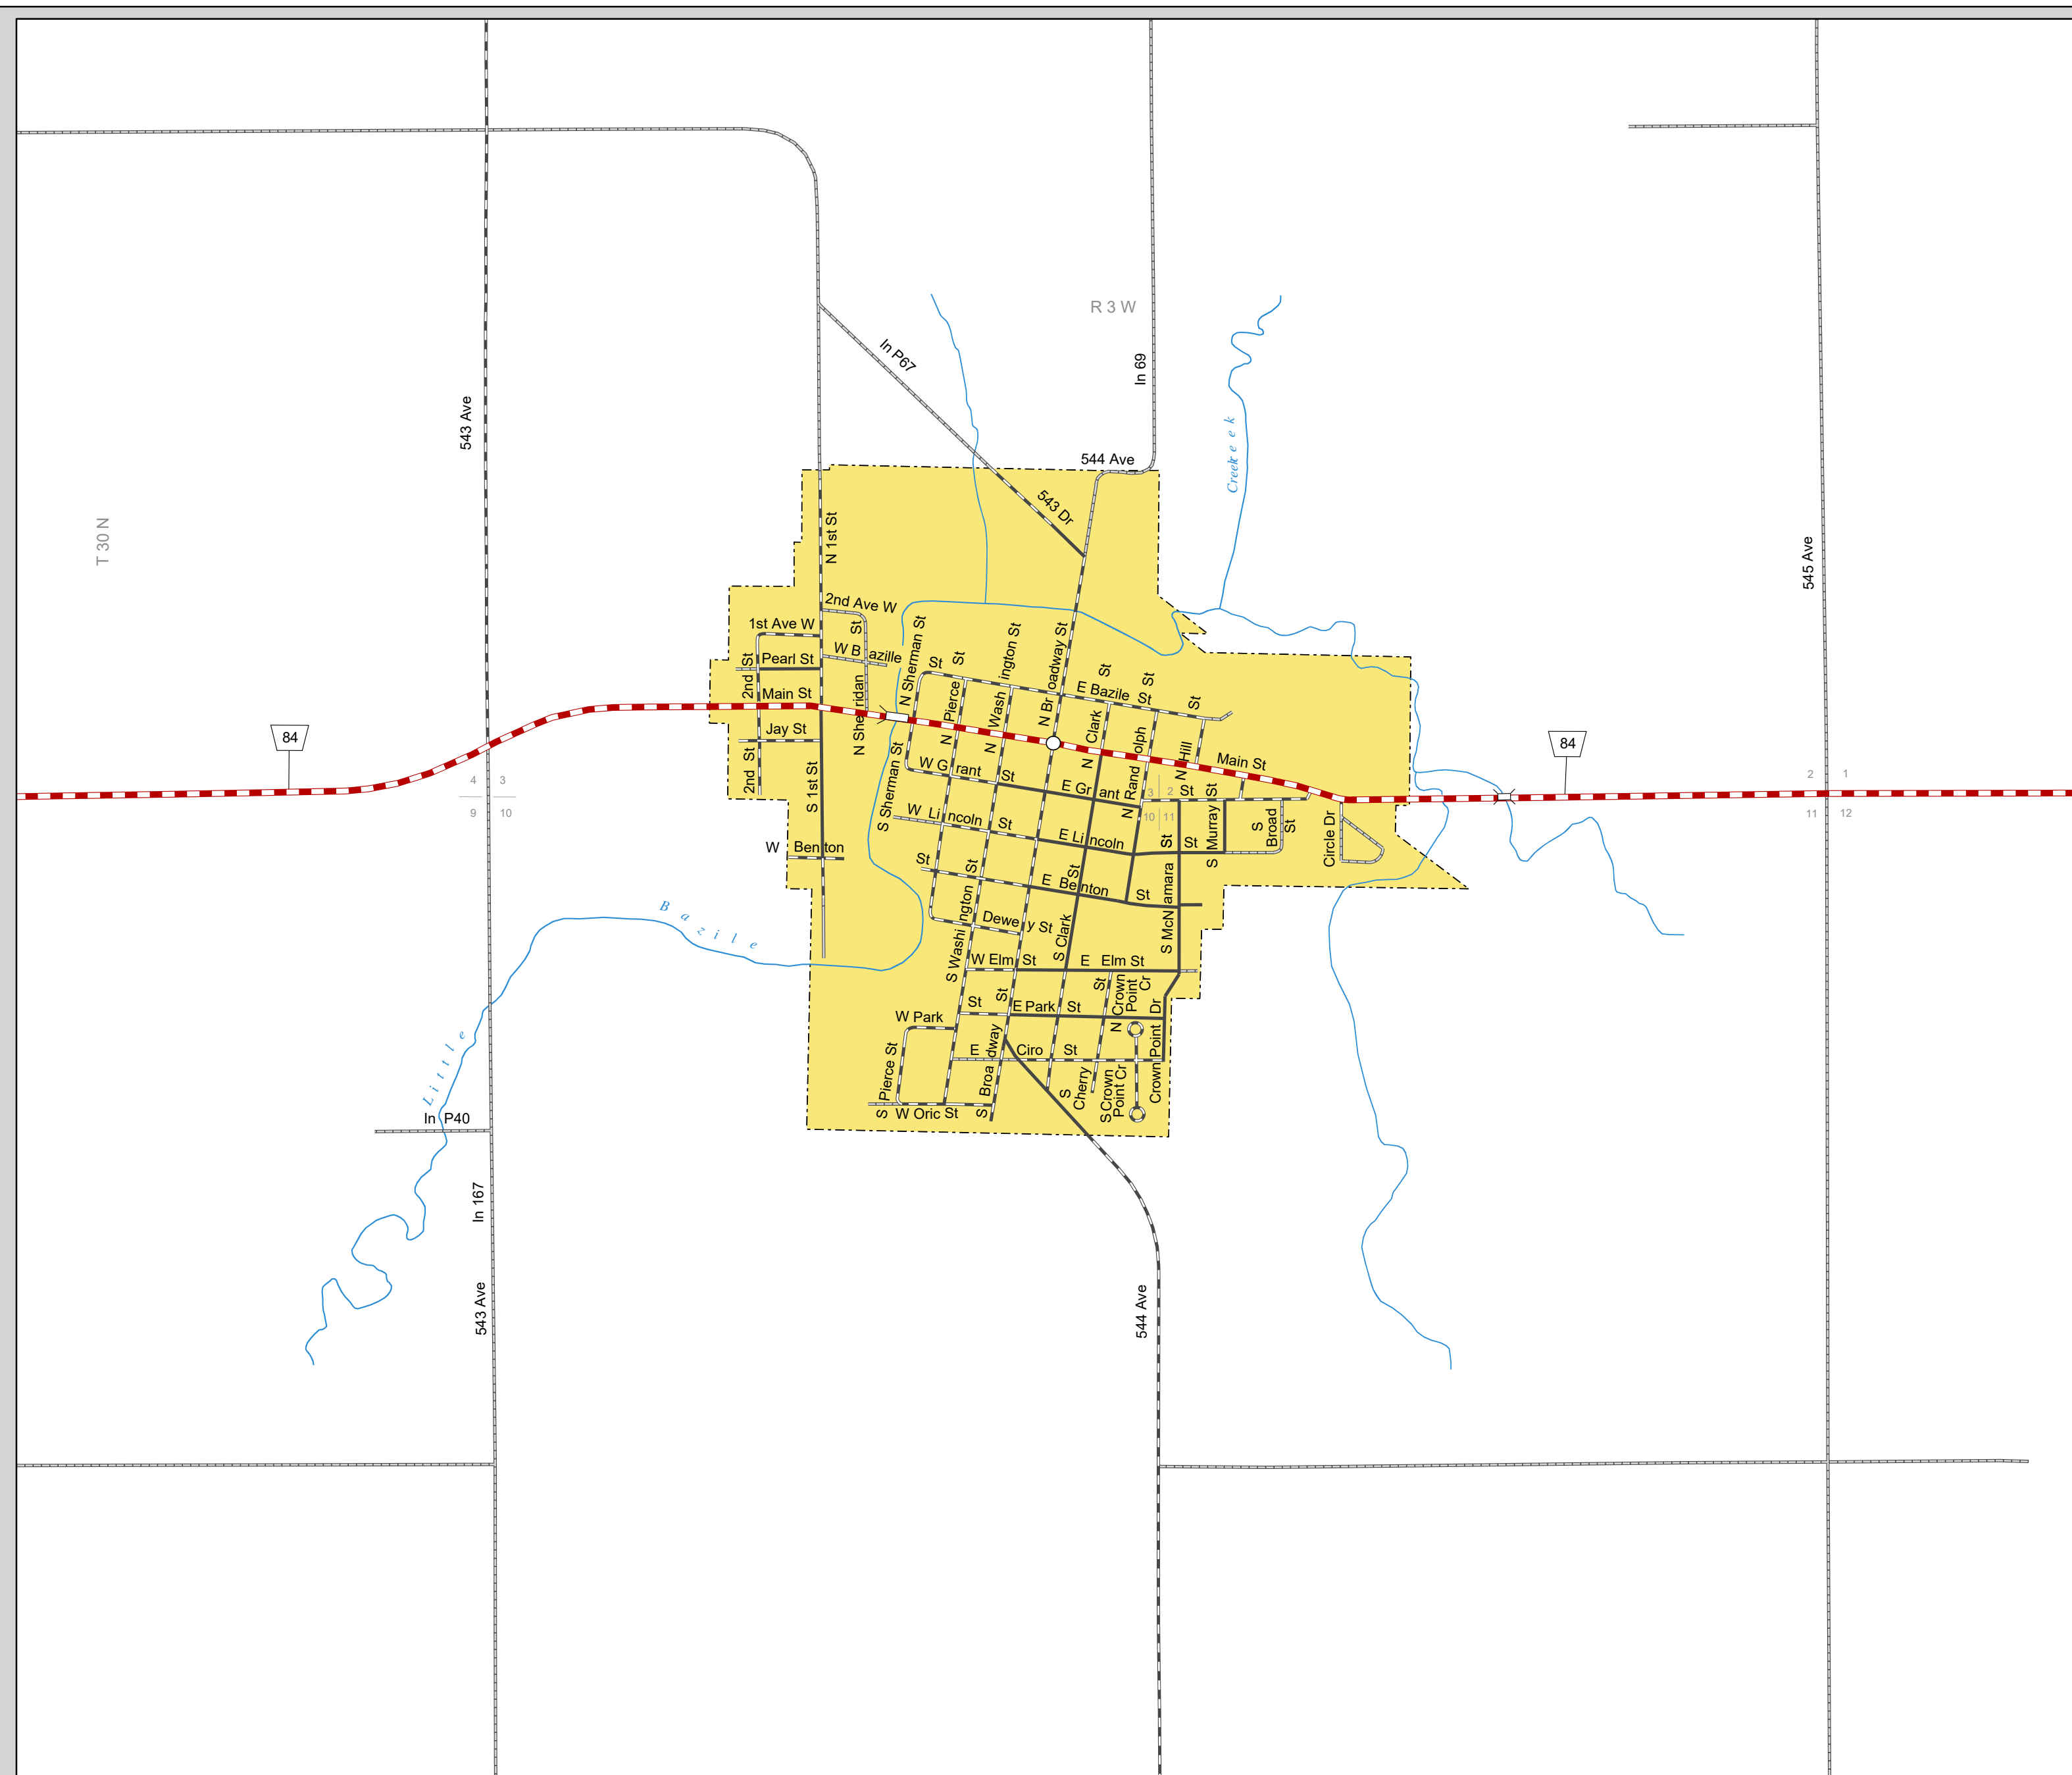

BLOOMFIELD

KNOX COUNTY
NEBRASKA
POPULATION 1,028
2017

STATE HIGHWAYS

- Interstate Highway
- Divided Highway
- Multiple Lane Undivided Highway
- Concrete/Brick Surface
- Asphalt/Bituminous Surface
- Gravel or Crushed Rock

CITY STREETS AND COUNTY ROADS

- Divided Street
- Concrete/Brick Surface
- Asphalt/Bituminous Surface
- Gravel or Crushed Rock
- Unimproved
- Primitive

Interstate Numbered Route

U.S. Numbered Route

State Numbered Route

State Numbered Spur

State Numbered Link

Main St Street Name

County Seat

City Center

Corporate Limits

This map is to be used for information only and is not intended to show ownership or to be definitive on which roads are public under Nebraska Law. The Nebraska Department of Transportation makes no warranties, guarantees or representations for the accuracy of this information and assumes no liability for errors or omissions. Any inconsistencies should be reported to NDOT.